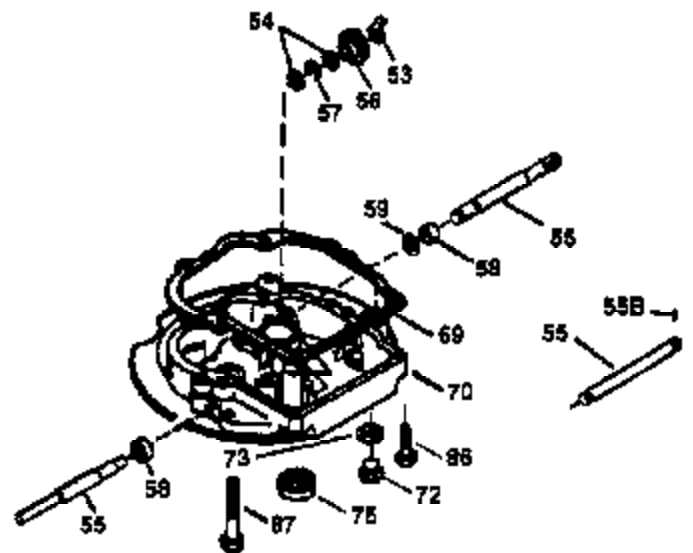

ILLUSTRATION SHOWS TYPICAL PARTS ONLY. ORDER BY PART NUMBER. PARTS NOT LISTED ARE SUPPLIED BY OEM.

VIEW 2 OF 3

Ref #	Part Number	Qty	Description
12A	36558	1	Breather Cover & Tube (Incl. 12B)
19	35998	1	Extension Spring
53	31745	1	Tang Washer
54	31747	1	Washer
55	35218A	1	P.T.O. Shaft
56	33401	1	R.H. Worm Gear
57	33537	1	Retaining Ring
58	31744	1	Oil Seal
69	35261	1	* Mounting Flange Gasket
70	33535C	1	Mounting Flange (Incl. 58,72 thru 83)
72	36083	1	Oil Drain Plug
75	26208	1	Oil Seal
86	650488	5	Screw, 1/4-20 x 1-1/4"
87	650492	1	Screw, 1/4-20 x 2-1/4"
182	6201	2	Screw, 1/4-28 x 7/8"
185	36544	1	Intake Pipe
186	36255	1	Governor Link
223	650451	2	Screw, 1/4-20 x 1"
238	650932	2	Screw, 10-32 x 49/64"
239	34338	1	* Air Cleaner Gasket
245	35066	1	Air Cleaner Filter
250	35986	1	Air Cleaner Cover
263	36214	1	Trim Ring
287	650926	2	Screw, 8-32 x 21/64"
300	35586	1	Fuel Tank (Incl. 292 & 301)
301	36246	1	Fuel Cap
370K	36695	1	Starter Decal
390	590694	1	Rewind Starter (NOTE: This engine could have been built with 590737 starter. Refer to the design of the rope pulley strength ribs for part identification. Individual starter parts do not interchange. Refer to service bulletin 116.)