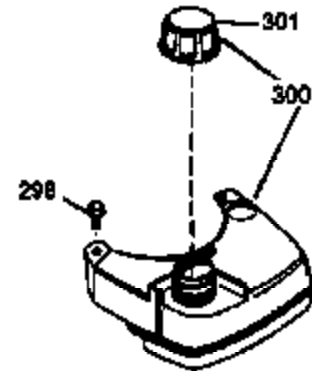

ILLUSTRATION SHOWS TYPICAL PARTS ONLY. ORDER BY PART NUMBER. PARTS NOT LISTED ARE SUPPLIED BY OEM.

VIEW 2 OF 3

Ref #	Part Number	Qty	Description
12A	36558	1	Breather Cover & Tube (Incl. 12B)
19	31361	1	Extension Spring
69	35261	1	* Mounting Flange Gasket
70	34311D	1	Mounting Flange (Incl. 72 thru 83)
72	36083	1	Oil Drain Plug
75	27897	1	Oil Seal
86	650488	6	Screw, 1/4-20 x 1-1/4"
166	36600	1	Engine Shroud
182	6201	2	Screw, 1/4-28 x 7/8"
185	36544	1	Intake Pipe
186	34337	1	Governor Link
223	650451	2	Screw, 1/4-20 x 1"
238	650932	2	Screw, 10-32 x 49/64"
239	34338	1	* Air Cleaner Gasket
245	35066	1	Air Cleaner Filter
250	35986	1	Air Cleaner Cover
287	650926	2	Screw, 8-32 x 21/64"
300	35586	1	Fuel Tank (Incl. 292 & 301)
301	36246	1	Fuel Cap
347	650898A	3	Screw, 10-32 x 27/32"
390	590702	1	Rewind Starter (NOTE: This engine could have been built with 590739 starter. Refer to the design of the rope pulley strength ribs for part identification. Individual starter parts do not interchange. Refer to service bulletin 116.)