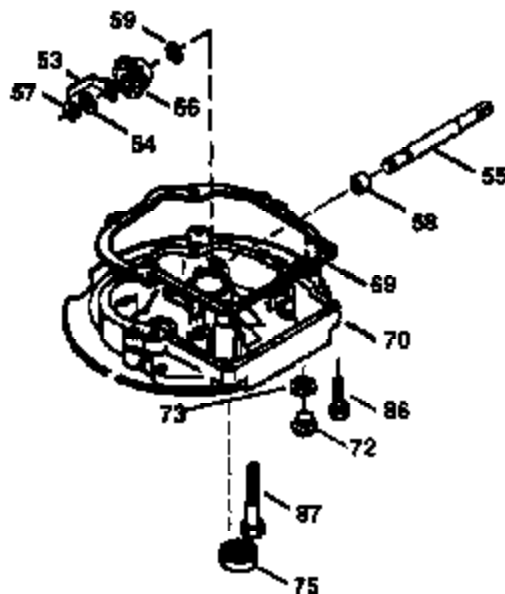

ILLUSTRATION SHOWS TYPICAL PARTS ONLY. ORDER BY PART NUMBER. PARTS NOT LISTED ARE SUPPLIED BY OEM.

VIEW 2 OF 3

Ref #	Part Number	Qty	Description
12A	36558	1	Breather Cover & Tube (Incl. 12B)
19	31361	1	Extension Spring
69	35261	1	* Mounting Flange Gasket
70	34311D	1	Mounting Flange (Incl. 72 thru 83)
72	36083	1	Oil Drain Plug
75	27897	1	Oil Seal
86	650488	6	Screw, 1/4-20 x 1-1/4"
166	36600	1	Engine Shroud
182	6201	2	Screw, 1/4-28 x 7/8"
185	36544	1	Intake Pipe
186	34337	1	Governor Link
223	650451	2	Screw, 1/4-20 x 1"
238	650932	2	Screw, 10-32 x 49/64"
239	34338	1	* Air Cleaner Gasket
245	35066	1	Air Cleaner Filter
250	35986	1	Air Cleaner Cover
287	650926	2	Screw, 8-32 x 21/64"
300	35586	1	Fuel Tank (Incl. 292 & 301)
301	36246	1	Fuel Cap
347	650898A	3	Screw, 10-32 x 27/32"
390	590702	1	Rewind Starter (NOTE: This engine could have been built with 590739 starter. Refer to the design of the rope pulley strength ribs for part identification. Individual starter parts do not interchange. Refer to service bulletin 116.)