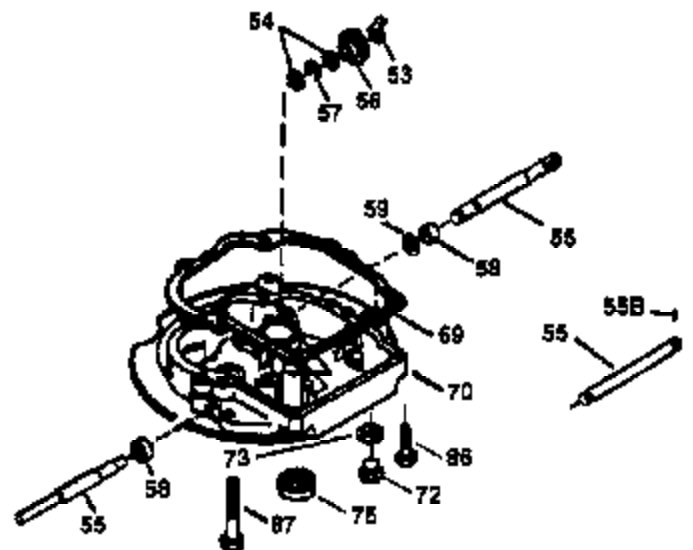

ILLUSTRATION SHOWS TYPICAL PARTS ONLY. ORDER BY PART NUMBER. PARTS NOT LISTED ARE SUPPLIED BY OEM.

VIEW 2 OF 3

Ref #	Part Number	Qty	Description
12A	36558	1	Breather Cover & Tube (Incl. 12B)
19	31361	1	Extension Spring
53	31745	1	Tang Washer
54	31747	1	Washer
55	35667	1	P.T.O. Shaft
56	31746	1	L.H. Worm Gear
57	31749	1	Retainer Ring
58	31744	1	Oil Seal
59	31787	1	Washer
69	35261	1	* Mounting Flange Gasket
70	33521E	1	Mounting Flange (Incl. 58,72 thru 83)
72	36083	1	Oil Drain Plug
75	26208	1	Oil Seal
86	650488	5	Screw, 1/4-20 x 1-1/4"
87	650492	1	Screw, 1/4-20 x 2-1/4"
182	6201	2	Screw, 1/4-28 x 7/8"
185	36544	1	Intake Pipe
186	32653	1	Governor Link
216	33086	1	R.P.M. Adjusting Lever
223	650451	2	Screw, 1/4-20 x 1"
238	650932	2	Screw, 10-32 x 49/64"
239	34338	1	* Air Cleaner Gasket
245	35066	1	Air Cleaner Filter
250	35065	1	Air Cleaner Cover
287	650926	2	Screw, 8-32 x 21/64"
298	28763	3	Screw, 10-32 x 35/64"
300	36916	1	Fuel Tank (Incl. 292 & 301)
301	36246	1	Fuel Cap
370K	36695	1	Starter Decal
390	590694	1	Rewind Starter (NOTE: This engine could have been built with 590737 starter. Refer to the design of the rope pulley strength ribs for part identification. Individual starter parts do not interchange.)
900	0	1	Replacement Engine 750584, order from 71-999
900	0	1	Replacement S/B 750678A, order from 71-999