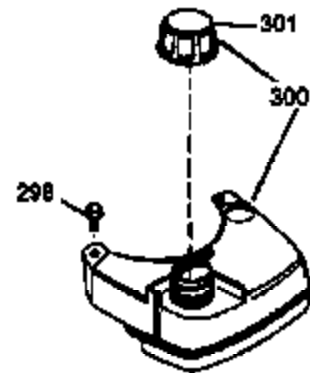

ILLUSTRATION SHOWS TYPICAL PARTS ONLY. ORDER BY PART NUMBER. PARTS NOT LISTED ARE SUPPLIED BY OEM.

VIEW 2 OF 3

Ref #	Part Number	Qty	Description
12A	36558	1	Breather Cover & Tube (Incl. 12B)
19	31361	1	Extension Spring
53	31745	1	Tang Washer
54	31747	1	Washer
55	35667	1	P.T.O. Shaft
56	31746	1	L.H. Worm Gear
57	31749	1	Retainer Ring
58	31744	1	Oil Seal
59	31787	1	Washer
69	35261	1	* Mounting Flange Gasket
70	33521E	1	Mounting Flange (Incl. 58,72 thru 83)
72	36083	1	Oil Drain Plug
75	26208	1	Oil Seal
86	650488	5	Screw, 1/4-20 x 1-1/4"
87	650492	1	Screw, 1/4-20 x 2-1/4"
182	6201	2	Screw, 1/4-28 x 7/8"
185	36544	1	Intake Pipe
186	32653	1	Governor Link
216	33086	1	R.P.M. Adjusting Lever
223	650451	2	Screw, 1/4-20 x 1"
238	650932	2	Screw, 10-32 x 49/64"
239	34338	1	* Air Cleaner Gasket
245	35066	1	Air Cleaner Filter
250	35065	1	Air Cleaner Cover
287	650926	2	Screw, 8-32 x 21/64"
298	28763	3	Screw, 10-32 x 35/64"
300	36916	1	Fuel Tank (Incl. 292 & 301)
301	36246	1	Fuel Cap
370K	36695	1	Starter Decal
390	590694	1	Rewind Starter (NOTE: This engine could have been built with 590737 starter. Refer to the design of the rope pulley strength ribs for part identification. Individual starter parts do not interchange.)
900	0	1	Replacement Engine 750584, order from 71-999
900	0	1	Replacement S/B 750678A, order from 71-999