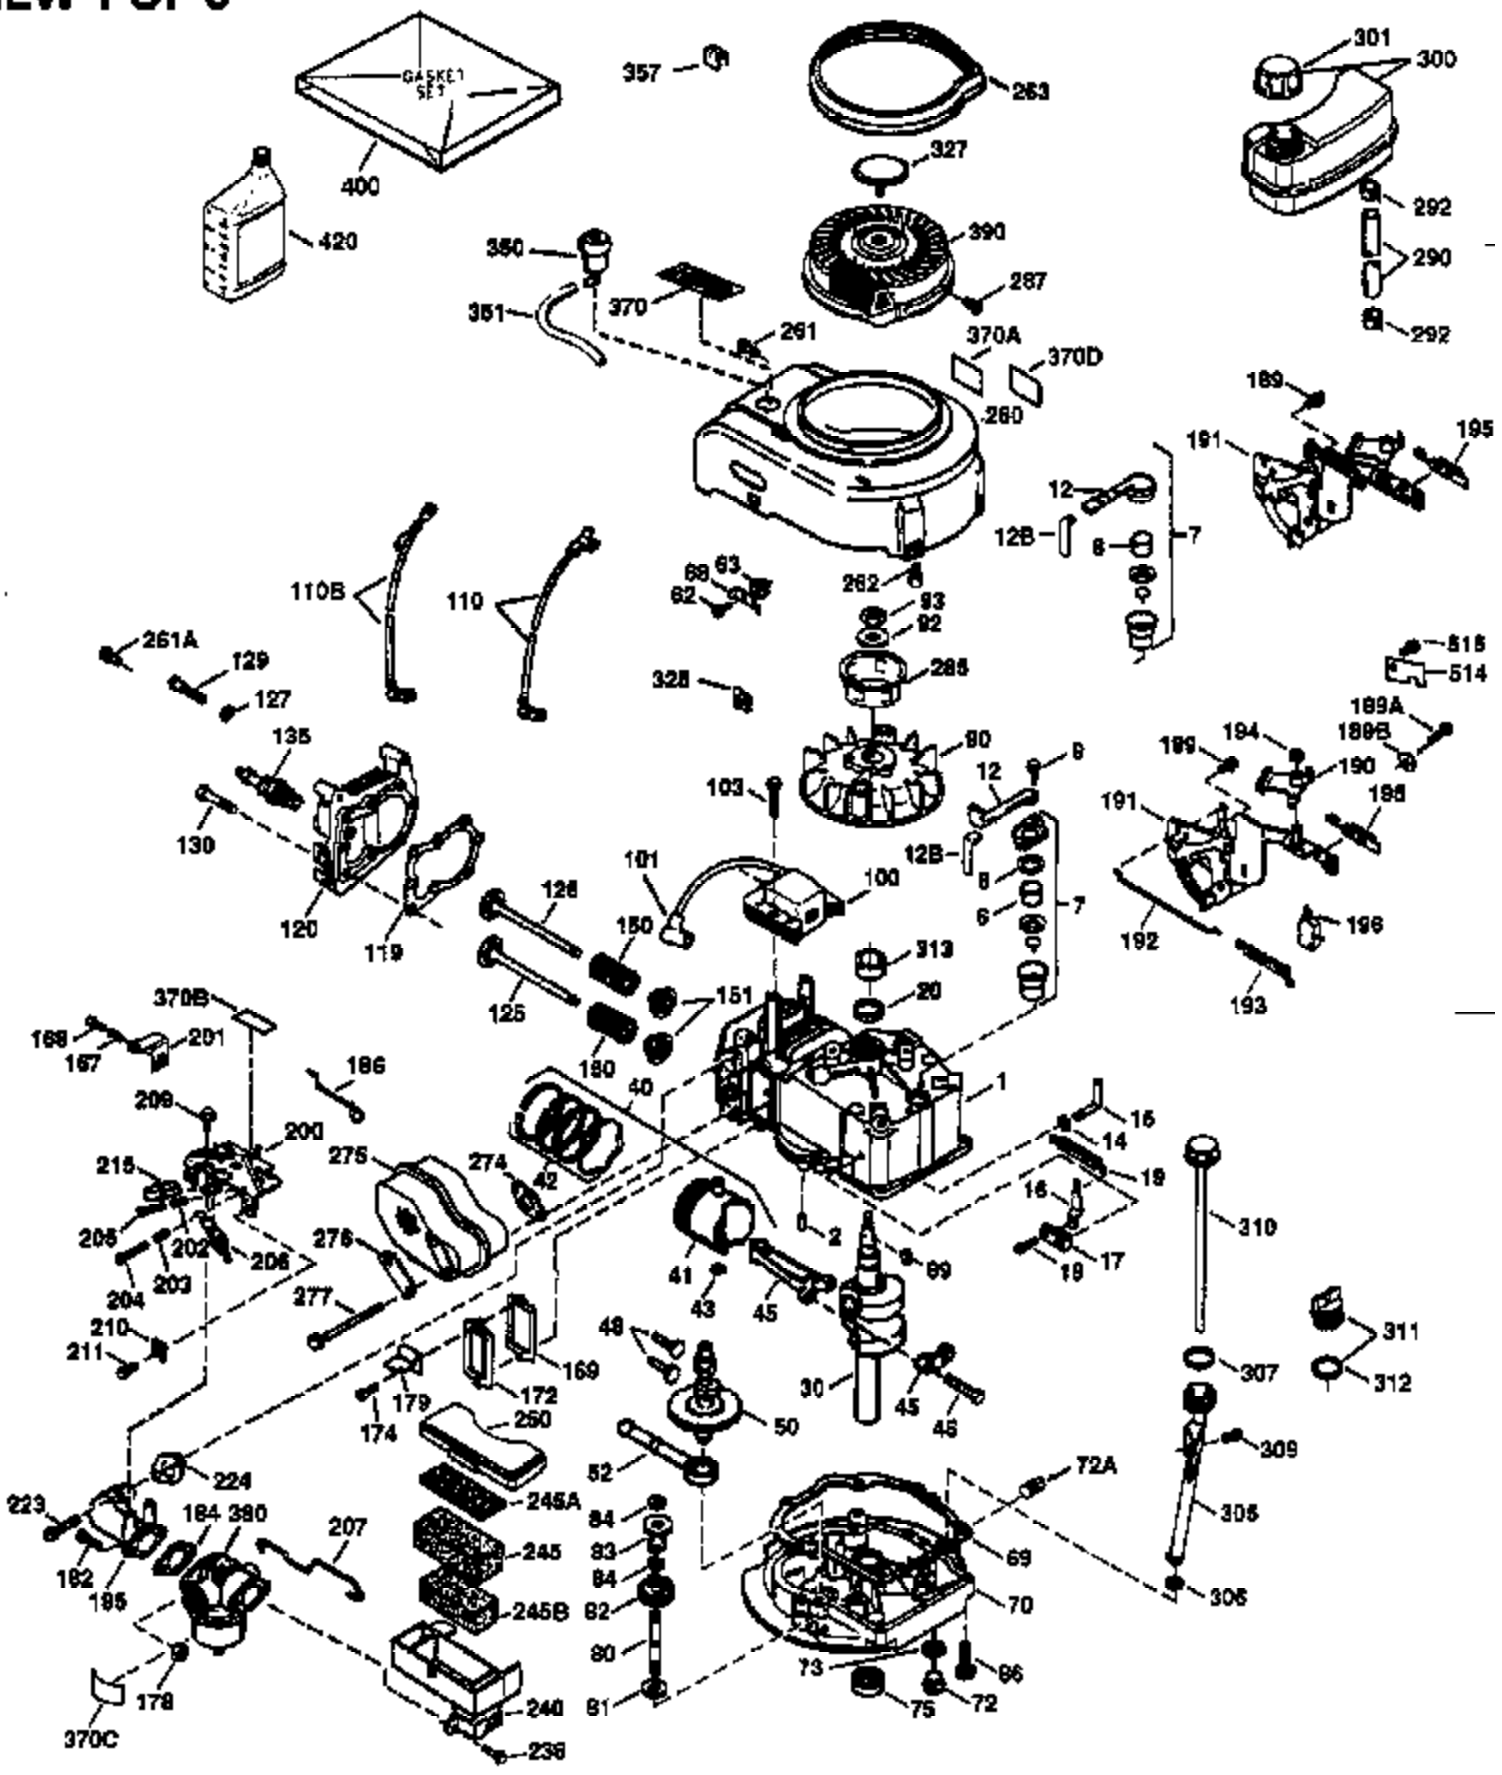

ILLUSTRATION SHOWS TYPICAL PARTS ONLY. ORDER BY PART NUMBER. PARTS NOT LISTED ARE SUPPLIED BY OEM.

VIEW 1 OF 3

Ref #	Part Number	Qty	Description
1	36478A	1	Cylinder (Incl. 2,7,20 & 125)
2	26727	2	Dowel Pin
6	33734	1	Breather Element
7	36557	1	Breather Ass'y. (Incl. 6 & 12A)
12A	36558	1	Breather Cover & Tube (Incl. 12B)
12B	34695	1	Breather Tube Elbow
14	28277	1	Washer
15	30589	1	Governor Rod (Incl. 14)
16	34839A	1	Governor Lever
17	31335	1	Governor Lever Clamp
18	651018	1	Screw, Torx T-15, 8-32 x 19/64"
19	35998	1	Extension Spring
20	32600	1	Oil Seal
30	36215A	1	Crankshaft
40	36073	1	Piston, Pin & Ring Set (Std.)
40	36074	1	Piston, Pin & Ring Set (.010" OS)
40	36075	1	Piston, Pin & Ring Set (.020" OS)
41	36070	1	Piston & Pin Ass'y. (Std.) (Incl. 43)
41	36071	1	Piston & Pin Ass'y. (.010" OS) (Incl. 43)
41	36072	1	Piston & Pin Ass'y. (.020" OS) (Incl. 43)
42	36076	1	Ring Set (Std.)
42	36077	1	Ring Set (.010" OS)
42	36078	1	Ring Set (.020" OS)
43	20381	2	Piston Pin Retaining Ring
45	30963B	1	Connecting Rod Ass'y. (Incl. 46)
46	32610A	2	Connecting Rod Bolt
48	27241	2	Valve Lifter
50	36726	1	Camshaft (RCR)
52	29914	1	Oil Pump Ass'y.
69	35261	1	* Mounting Flange Gasket
70	34311D	1	Mounting Flange (Incl. 72 thru 83)
72	36083	1	Oil Drain Plug
75	27897	1	Oil Seal
80	30574A	1	Governor Shaft
81	30590A	1	Washer
82	30591	1	Governor Gear Ass'y.(Incl. 81)
83	30588A	1	Governor Spool
86	650488	6	Screw, 1/4-20 x 1-1/4"
89	611004	1	Flywheel Key
90	611112	1	Flywheel
92	650815	1	Belleville Washer
93	650816	1	Flywheel Nut
100	34443A	1	Solid State Ignition
101	610118	1	Spark Plug Cover
103	651007	2	Screw, Torx T-15, 10-24 x 15/16"
110	34961	1	Ground Wire
119	36477	1	* Cylinder Head Gasket
120	36476	1	Cylinder Head
125	36471	1	Exhaust Valve (Std.) (Incl. 151)
125	36472	1	Exhaust Valve (1/32" OS) (Incl. 151)
126	29314B	1	Intake Valve (Std.) (Incl. 151)
126	29315C	1	Intake Valve (1/32" OS) (Incl. 151)
130	6021A	8	Screw, 5/16-18 x 1-1/2"
135	35395	1	Resistor Spark Plug (RJ19LM)
150	35991	2	Valve Spring
151	31673	2	Valve Spring Cap
169	27234A	1	* Valve Cover Gasket
172	32755	1	Valve Cover