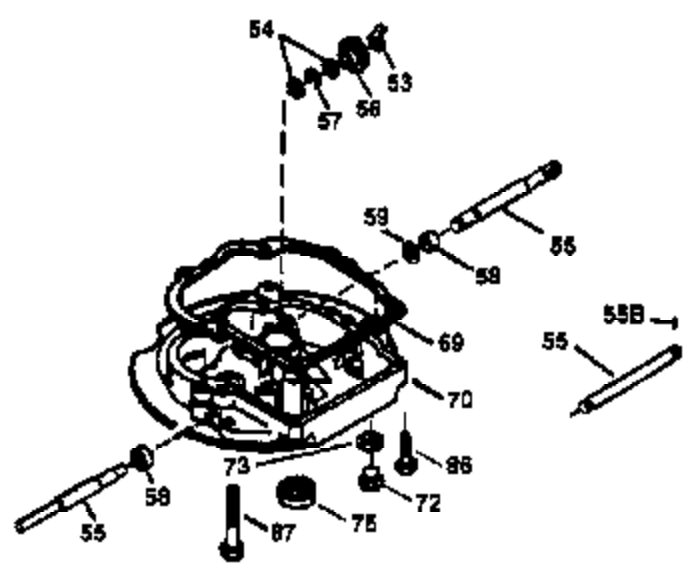

ILLUSTRATION SHOWS TYPICAL PARTS ONLY. ORDER BY PART NUMBER. PARTS NOT LISTED ARE SUPPLIED BY OEM.

VIEW 2 OF 3

Ref #	Part Number	Qty	Description
12A	36558	1	Breather Cover & Tube (Incl. 12B)
19	35998	1	Extension Spring
69	35261	1	* Mounting Flange Gasket
70	34311D	1	Mounting Flange (Incl. 72 thru 83)
72	36083	1	Oil Drain Plug
75	27897	1	Oil Seal
86	650488	6	Screw, 1/4-20 x 1-1/4"
182	6201	2	Screw, 1/4-28 x 7/8"
185	36544	1	Intake Pipe
186	36255	1	Governor Link
223	650451	2	Screw, 1/4-20 x 1"
238	650932	2	Screw, 10-32 x 49/64"
239	34338	1	* Air Cleaner Gasket
245	35066	1	Air Cleaner Filter
250	35986	1	Air Cleaner Cover
263	36214	1	Trim Ring
287	650926	2	Screw, 8-32 x 21/64"
300	35586	1	Fuel Tank (Incl. 292 & 301)
301	36246	1	Fuel Cap
370K	36695	1	Starter Decal
390	590694	1	Rewind Starter (NOTE: This engine could have been built with 590737 starter. Refer to the design of the rope pulley strength ribs for part identification. Individual starter parts do not interchange. Refer to service bulletin 116).