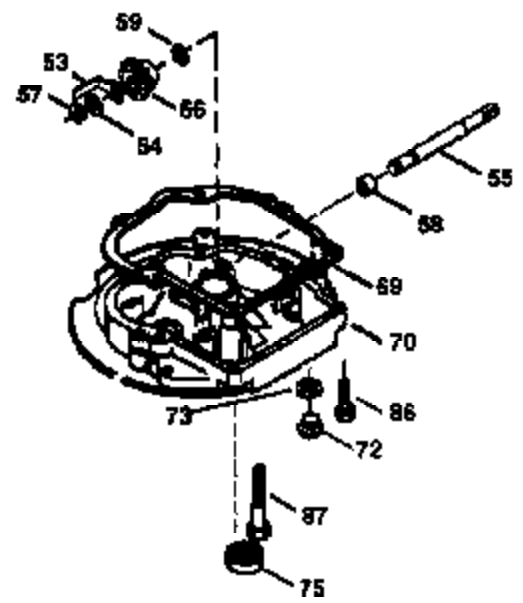

ILLUSTRATION SHOWS TYPICAL PARTS ONLY. ORDER BY PART NUMBER. PARTS NOT LISTED ARE SUPPLIED BY OEM.

VIEW 2 OF 3

Ref #	Part Number	Qty	Description
12A	36558	1	Breather Cover & Tube (Incl. 12B)
19	35998	1	Extension Spring
69	35261	1	* Mounting Flange Gasket
70	34311D	1	Mounting Flange (Incl. 72 thru 83)
72	36083	1	Oil Drain Plug
75	27897	1	Oil Seal
86	650488	6	Screw, 1/4-20 x 1-1/4"
182	6201	2	Screw, 1/4-28 x 7/8"
185	36544	1	Intake Pipe
186	36255	1	Governor Link
223	650451	2	Screw, 1/4-20 x 1"
238	650932	2	Screw, 10-32 x 49/64"
239	34338	1	* Air Cleaner Gasket
245	35066	1	Air Cleaner Filter
250	35986	1	Air Cleaner Cover
263	36214	1	Trim Ring
287	650926	2	Screw, 8-32 x 21/64"
300	35586	1	Fuel Tank (Incl. 292 & 301)
301	36246	1	Fuel Cap
370K	36695	1	Starter Decal
390	590694	1	Rewind Starter (NOTE: This engine could have been built with 590737 starter. Refer to the design of the rope pulley strength ribs for part identification. Individual starter parts do not interchange. Refer to service bulletin 116).