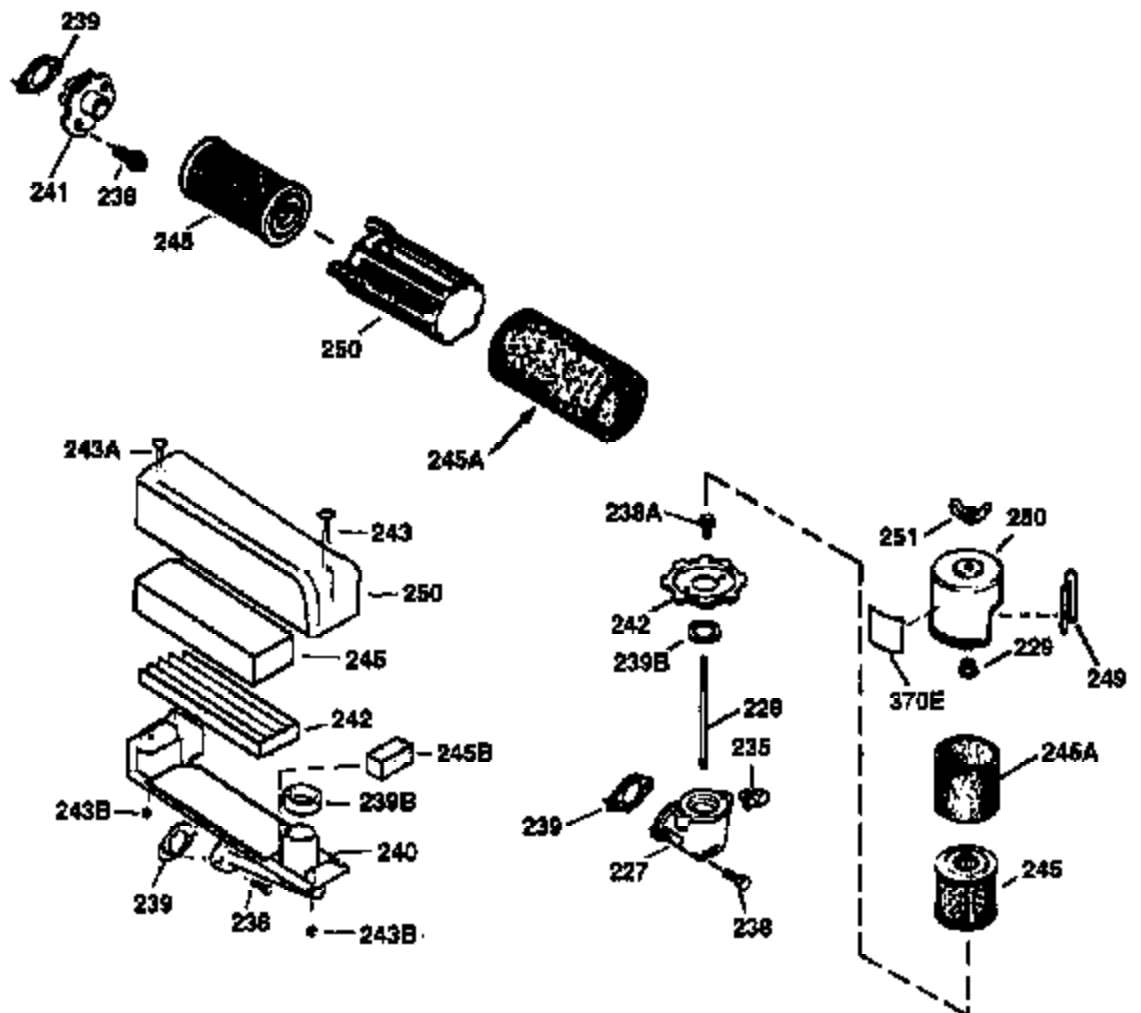

ILLUSTRATION SHOWS TYPICAL PARTS ONLY. ORDER BY PART NUMBER. PARTS NOT LISTED ARE SUPPLIED BY OEM.

VIEW 3 OF 3

Ref #	Part Number	Qty	Description
12A	36558	1	Breather Cover & Tube (Incl. 12B)
90	611112	1	Flywheel
238	650932	2	Screw, 10-32 x 49/64"
239	34338	1	* Air Cleaner Gasket
241	35797	1	Air Cleaner Collar
245	35066	1	Air Cleaner Filter
250	35986	1	Air Cleaner Cover
275	36491	1	Muffler (Incl. 277)
275A	36664	1	Spark Arrestor Muffler (Optional) (Incl. 284,284A,416,417)
277	650988	2	Screw, 1/4-20 x 2-5/16"
284	36663	1	Muffler Deflector (Incl. 284A)(Optional)
284A	650760	1	Screw, 8-32 x 3/8" (Optional)
370K	36695	1	Starter Decal
416	36085	1	Spark Arrestor Kit (Incl. 417)(Optional)
417	650760	1	Screw, 8-32 x 3/8" (Optional)