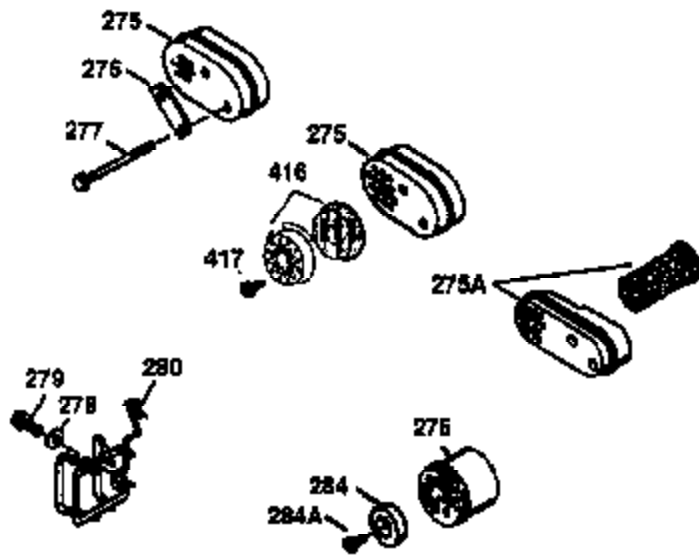

ILLUSTRATION SHOWS TYPICAL PARTS ONLY. ORDER BY PART NUMBER. PARTS NOT LISTED ARE SUPPLIED BY OEM.

VIEW 3 OF 3

Ref #	Part Number	Qty	Description
12A	36558	1	Breather Cover & Tube (Incl. 12B)
90	611112	1	Flywheel
238	650932	2	Screw, 10-32 x 49/64"
239	34338	1	* Air Cleaner Gasket
241	35797	1	Air Cleaner Collar
245	35066	1	Air Cleaner Filter
250	35986	1	Air Cleaner Cover
275	36491	1	Muffler (Incl. 277)
275A	36664	1	Spark Arrestor Muffler (Optional) (Incl. 284,284A,416,417)
277	650988	2	Screw, 1/4-20 x 2-5/16"
284	36663	1	Muffler Deflector (Incl. 284A)(Optional)
284A	650760	1	Screw, 8-32 x 3/8" (Optional)
370K	36695	1	Starter Decal
416	36085	1	Spark Arrestor Kit (Incl. 417)(Optional)
417	650760	1	Screw, 8-32 x 3/8" (Optional)