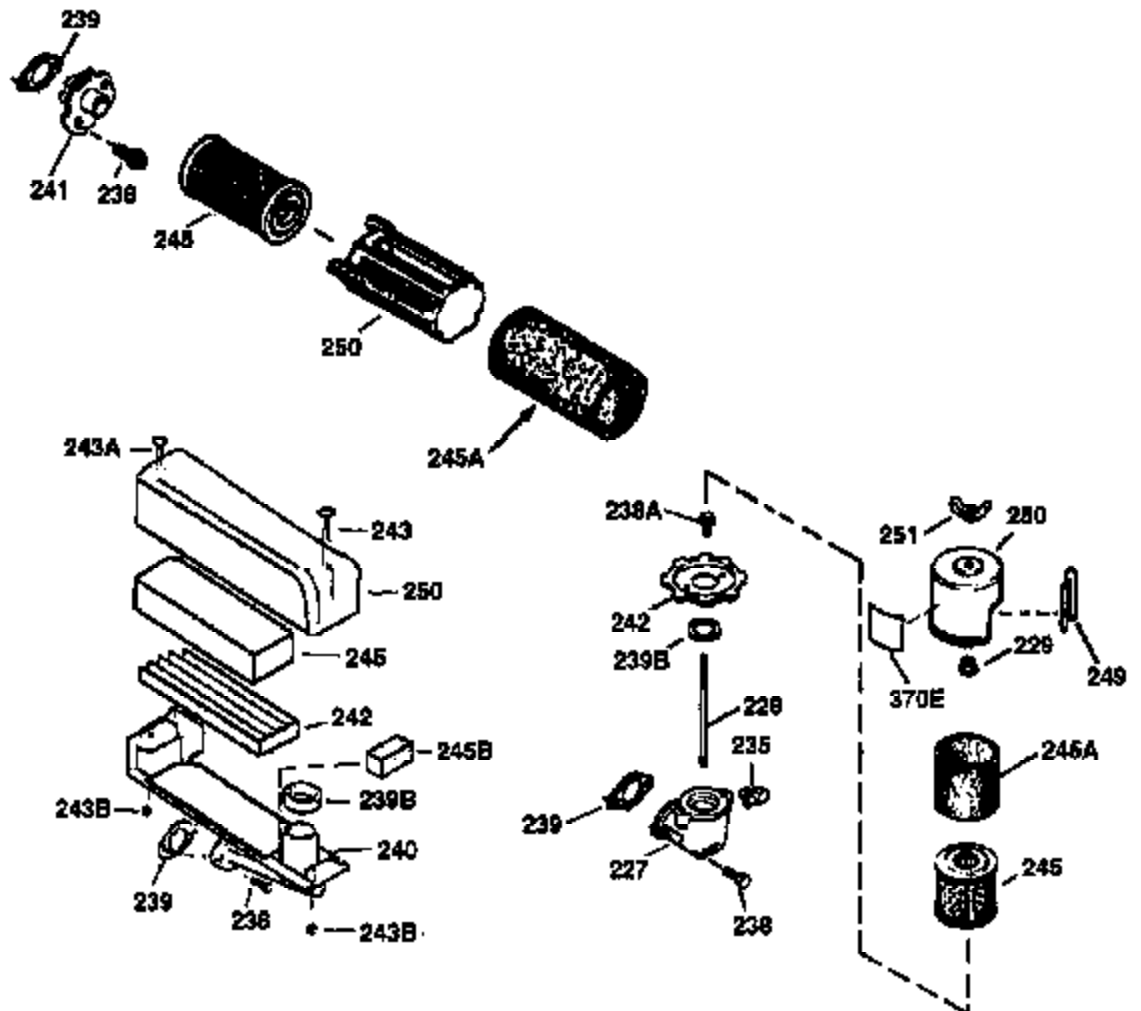

ILLUSTRATION SHOWS TYPICAL PARTS ONLY. ORDER BY PART NUMBER. PARTS NOT LISTED ARE SUPPLIED BY OEM.

VIEW 3 OF 3

Ref #	Part Number	Qty	Description
12A	36558	1	Breather Cover & Tube (Incl. 12B)
90	611112	1	Flywheel
238	650932	2	Screw, 10-32 x 49/64"
239	34338	1	* Air Cleaner Gasket
241	35797	1	Air Cleaner Collar
245	35066	1	Air Cleaner Filter
250	35986	1	Air Cleaner Cover
275	36473	1	Muffler (Incl. 277)
277	650988	2	Screw, 1/4-20 x 2-5/16"
370K	36695	1	Starter Decal
416	36085	1	Spark Arrestor Kit (Incl. 417)(Optional)
417	650760	1	Screw, 8-32 x 3/8" (Optional)