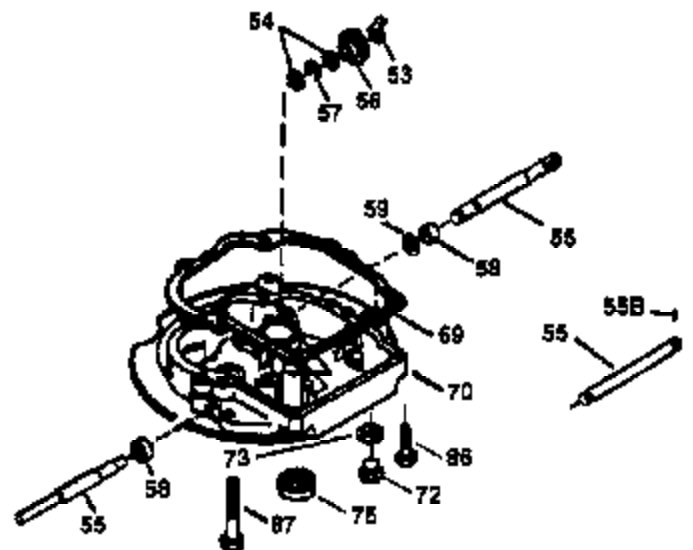

ILLUSTRATION SHOWS TYPICAL PARTS ONLY. ORDER BY PART NUMBER. PARTS NOT LISTED ARE SUPPLIED BY OEM.

VIEW 2 OF 3

Ref #	Part Number	Qty	Description
12A	36558	1	Breather Cover & Tube (Incl. 12B)
19	36281	1	Extension Spring
69	35261	1	* Mounting Flange Gasket
70	34311D	1	Mounting Flange (Incl. 72 thru 83)
72	36083	1	Oil Drain Plug
75	27897	1	Oil Seal
86	650488	6	Screw, 1/4-20 x 1-1/4"
182	6201	2	Screw, 1/4-28 x 7/8"
185	36544	1	Intake Pipe
186	34337	1	Governor Link
223	650451	2	Screw, 1/4-20 x 1"
238	650932	2	Screw, 10-32 x 49/64"
239	34338	1	* Air Cleaner Gasket
245	35066	1	Air Cleaner Filter
250	35986	1	Air Cleaner Cover
263A	36758	1	Starter Grill
287	650926	2	Screw, 8-32 x 21/64"
300	35586	1	Fuel Tank (Incl. 292 & 301)
301	35355	1	Fuel Cap
370K	36695	1	Starter Decal
390	590694	1	Rewind Starter (NOTE: This engine could have been built with 590737 starter).