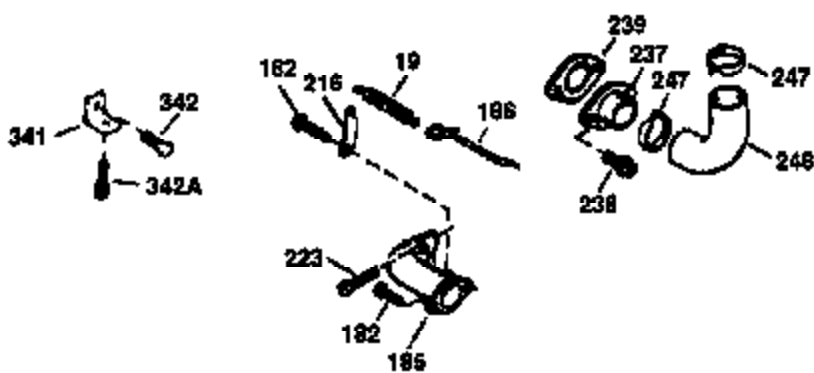

ILLUSTRATION SHOWS TYPICAL PARTS ONLY. ORDER BY PART NUMBER. PARTS NOT LISTED ARE SUPPLIED BY OEM.

VIEW 2 OF 3

Ref #	Part Number	Qty	Description
12A	36558	1	Breather Cover & Tube (Incl. 12B)
19	36281	1	Extension Spring
69	35261	1	* Mounting Flange Gasket
70	34311D	1	Mounting Flange (Incl. 72 thru 83)
72	36083	1	Oil Drain Plug
75	27897	1	Oil Seal
86	650488	6	Screw, 1/4-20 x 1-1/4"
182	6201	2	Screw, 1/4-28 x 7/8"
185	36544	1	Intake Pipe
186	34337	1	Governor Link
223	650451	2	Screw, 1/4-20 x 1"
238	650932	2	Screw, 10-32 x 49/64"
239	34338	1	* Air Cleaner Gasket
245	35066	1	Air Cleaner Filter
250	35986	1	Air Cleaner Cover
263A	36758	1	Starter Grill
287	650926	2	Screw, 8-32 x 21/64"
300	35586	1	Fuel Tank (Incl. 292 & 301)
301	35355	1	Fuel Cap
370K	36695	1	Starter Decal
390	590694	1	Rewind Starter (NOTE: This engine could have been built with 590737 starter).