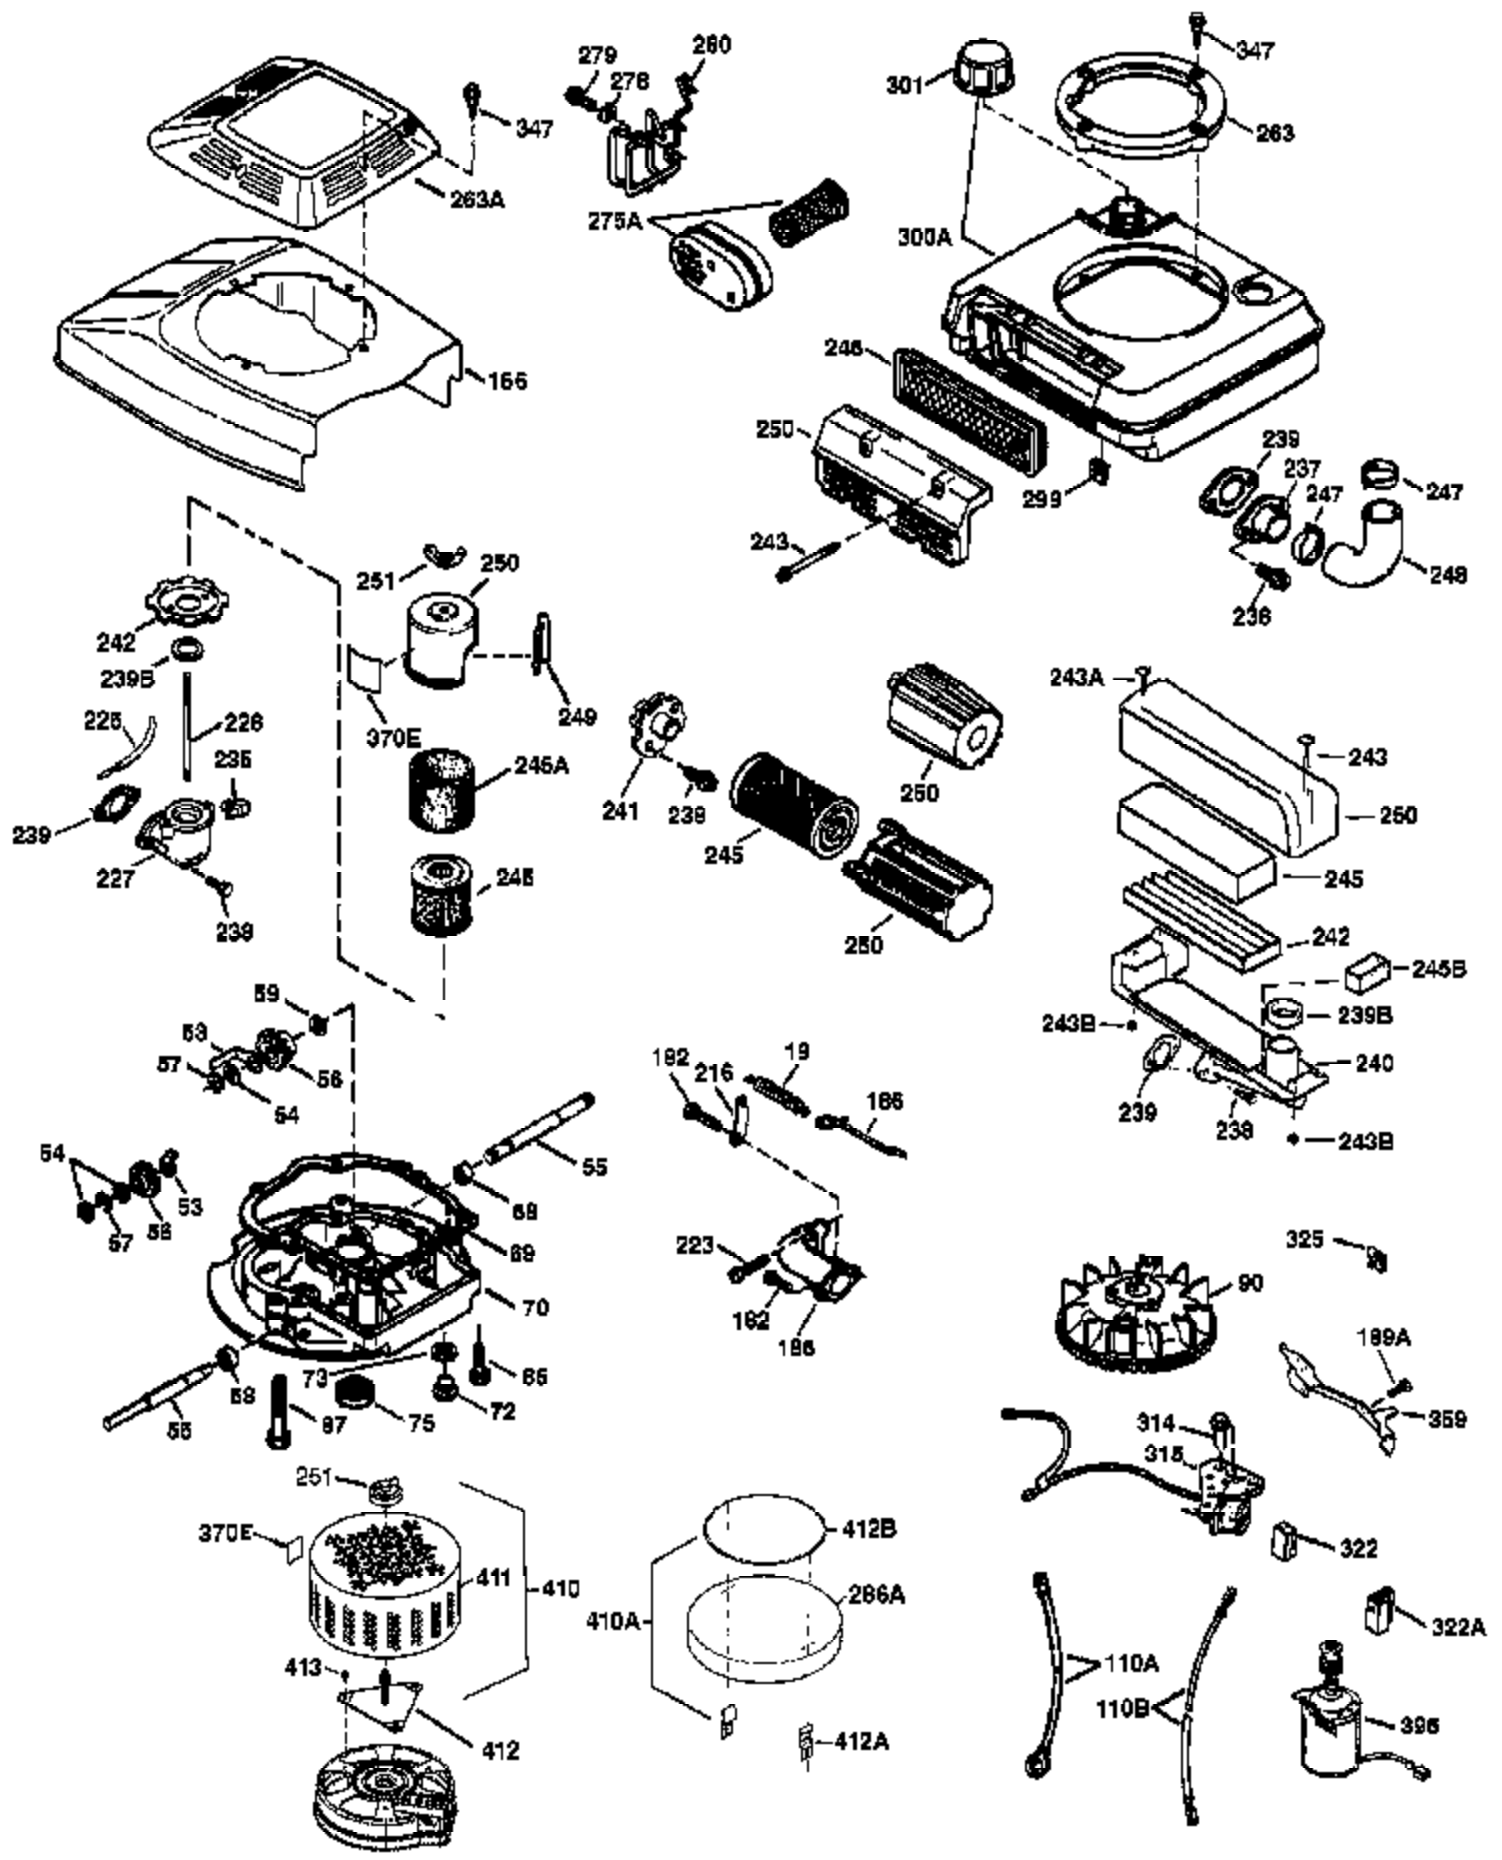

Ref #	Part Number	Qty	Description
172	32755	1	Valve Cover
174	30200	2	Screw, 10-24 x 9/16"
178	29752	2	Nut & Lock Washer, 1/4-28
179	30593	1	Retainer Clip
182	6201	2	Screw, 1/4-28 x 7/8"
184	26756	1	* Carburetor To Intake Pipe Gasket
185	36544	1	Intake Pipe
186	34337	1	Governor Link
189	650356	1	Screw, Torx T-30, 1/4-20 x 3/8"
189A	650926	1	Screw, 8-32 x 21/64"
200	33131A	1	Control Bracket (Incl. 202 thru 206)
202	36482	1	Compression Spring
203	31342	1	Compression Spring
204	651029	1	Screw, Torx T-10, 5-40 x 7/16"
205	651019	1	Screw, Torx T-10, 6-32 x 41/64"
206	610973	1	Terminal
207	34336	1	Throttle Link
209	30200	2	Screw, 10-24 x 9/16"
210	27793	1	Conduit Clip
211	28942	1	Screw, 10-32 x 3/8"
223	650451	2	Screw, 1/4-20 x 1"
224	34690A	1	* Intake Pipe Gasket
238	650932	2	Screw, 10-32 x 49/64"
250	37122	1	Air Cleaner Cover
260	37351	1	Blower Housing
261	30200	2	Screw, 10-24 x 9/16"
262	650831	2	Screw, 1/4-20 x 1/2"
275	36473A	1	Muffler (Incl. 277)
277	650988	2	Screw, 1/4-20 x 2-5/16"
285	35000A	1	Starter Cup
287	650926	2	Screw, 8-32 x 21/64"
290	29774	1	Fuel Line
292	26460	2	Fuel Line Clamp
298	28763	3	Screw, 10-32 x 35/64"
300	36916	1	Fuel Tank (Incl. 292 & 301)
301	36246	1	Fuel Cap
305	35647	1	Oil Fill Tube
306	36996	1	* "O"-Ring
307	35499	1	"O"-Ring
309	650562	1	Screw, 10-32 x 1/2"
310	35648	1	Dipstick
313	34080	1	Spacer
370K	36695	1	Starter Decal
370C	37199	1	Primer Decal
380	632772	1	Carburetor (Incl. 184)
390	590732	1	Rewind Starter (NOTE: This engine could have been built with 590738 starter).
400	36481B	1	* Gasket Set (Incl. items marked PK in notes) Incl. part #'s 26756 (1), 27234A (1), 33735 (1), 34338 (1), 34690A (1), 36477 (1), 36832 (1), 36996 (1), 37130 (1)
416	36085	1	Spark Arrestor Kit (Incl. 417)(Optional)
417	650821	1	Screw, 10-32 x 1/2" (Optional)
420	730225A	1	SAE 30 4-Cycle Engine Oil (1 Quart)