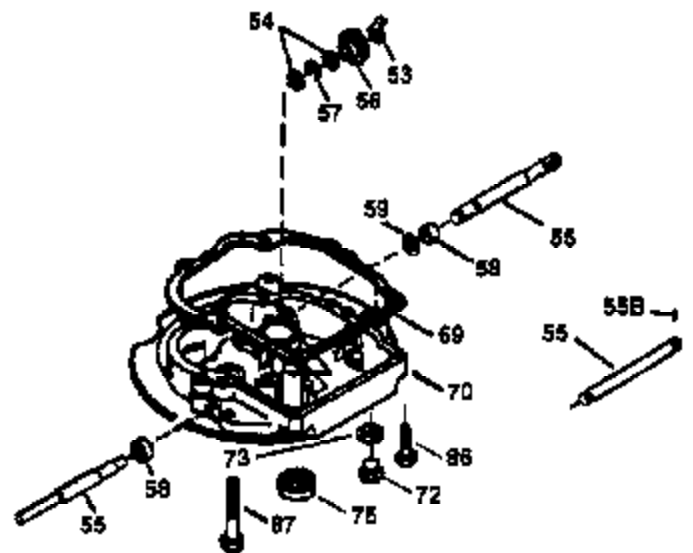

ILLUSTRATION SHOWS TYPICAL PARTS ONLY. ORDER BY PART NUMBER. PARTS NOT LISTED ARE SUPPLIED BY OEM.

VIEW 2 OF 3

Ref #	Part Number	Qty	Description
19	31361	1	Extension Spring
69	35261	1	* Mounting Flange Gasket
70	34311D	1	Mounting Flange (Incl. 72 thru 83)
72	36083	1	Oil Drain Plug
75	27897	1	Oil Seal
86	650488	6	Screw, 1/4-20 x 1-1/4"
182	6201	2	Screw, 1/4-28 x 7/8"
185	31384A	1	Intake Pipe (Incl. 224)
186	34337	1	Governor Link
223	650451	2	Screw, 1/4-20 x 1"
238	650937	2	Screw, 10-32 x 43/64"
239	35848	1	Air Cleaner Gasket
240A	36276	1	Air Cleaner Filter Base
243	650966	1	Screw, M-5 x 0.8-6g x 2-7/16"
245A	36275	1	Air Cleaner Filter
245	36278	1	Air Cleaner Filter
250	36274	1	Air Cleaner Cover
263	36280	1	Trim Ring
287	650926	2	Screw, 8-32 x 21/64"
298	28763	2	Screw, 10-32 x 35/64"
300	36279	1	Fuel Tank (Incl. 292 & 301)
301	35355	1	Fuel Cap
390	590694	1	Rewind Starter (NOTE: This engine could have been built with 590686 starter. Refer to the design of the air intake louvers for part identification. Individual starter parts do not interchange.)