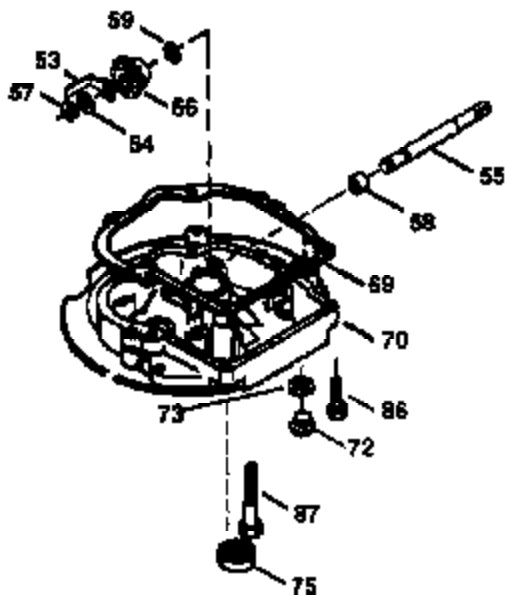

ILLUSTRATION SHOWS TYPICAL PARTS ONLY. ORDER BY PART NUMBER. PARTS NOT LISTED ARE SUPPLIED BY OEM.

VIEW 2 OF 3

Ref #	Part Number	Qty	Description
19	31361	1	Extension Spring
69	35261	1	* Mounting Flange Gasket
70	34311D	1	Mounting Flange (Incl. 72 thru 83)
72	36083	1	Oil Drain Plug
75	27897	1	Oil Seal
86	650488	6	Screw, 1/4-20 x 1-1/4"
182	6201	2	Screw, 1/4-28 x 7/8"
185	31384A	1	Intake Pipe (Incl. 224)
186	34337	1	Governor Link
223	650451	2	Screw, 1/4-20 x 1"
238	650937	2	Screw, 10-32 x 43/64"
239	35848	1	Air Cleaner Gasket
240A	36276	1	Air Cleaner Filter Base
243	650966	1	Screw, M-5 x 0.8-6g x 2-7/16"
245A	36275	1	Air Cleaner Filter
245	36278	1	Air Cleaner Filter
250	36274	1	Air Cleaner Cover
263	36280	1	Trim Ring
287	650926	2	Screw, 8-32 x 21/64"
298	28763	2	Screw, 10-32 x 35/64"
300	36279	1	Fuel Tank (Incl. 292 & 301)
301	35355	1	Fuel Cap
390	590694	1	Rewind Starter (NOTE: This engine could have been built with 590686 starter. Refer to the design of the air intake louvers for part identification. Individual starter parts do not interchange.)