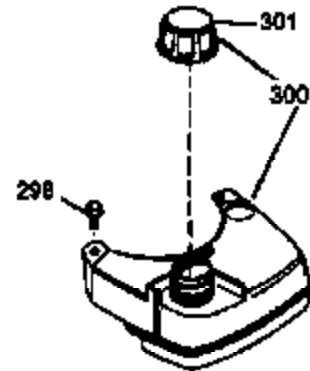

ILLUSTRATION SHOWS TYPICAL PARTS ONLY. ORDER BY PART NUMBER. PARTS NOT LISTED ARE SUPPLIED BY OEM.

VIEW 2 OF 3

Ref #	Part Number	Qty	Description
19	31361	1	Extension Spring
69	35261	1	* Mounting Flange Gasket
70	34311D	1	Mounting Flange (Incl. 72 thru 83)
72	36083	1	Oil Drain Plug
75	27897	1	Oil Seal
86	650488	6	Screw, 1/4-20 x 1-1/4"
182	6201	2	Screw, 1/4-28 x 7/8"
185	31384A	1	Intake Pipe (Incl. 224)
186	34337	1	Governor Link
223	650451	2	Screw, 1/4-20 x 1"
238	650937	2	Screw, 10-32 x 43/64"
239	35848	1	Air Cleaner Gasket
240A	36276	1	Air Cleaner Filter Base
243	650966	1	Screw, M-5 x 0.8-6g x 2-7/16"
245A	36275	1	Air Cleaner Filter
245	36278	1	Air Cleaner Filter
250	36274	1	Air Cleaner Cover
263	36280	1	Trim Ring
287	650926	2	Screw, 8-32 x 21/64"
298	28763	2	Screw, 10-32 x 35/64"
300	36279	1	Fuel Tank (Incl. 292 & 301)
301	35355	1	Fuel Cap
390	590694	1	Rewind Starter (NOTE: This engine could have been built with 590686 starter. Refer to the design of the air intake louvers for part identification. Individual starter parts do not interchange.)