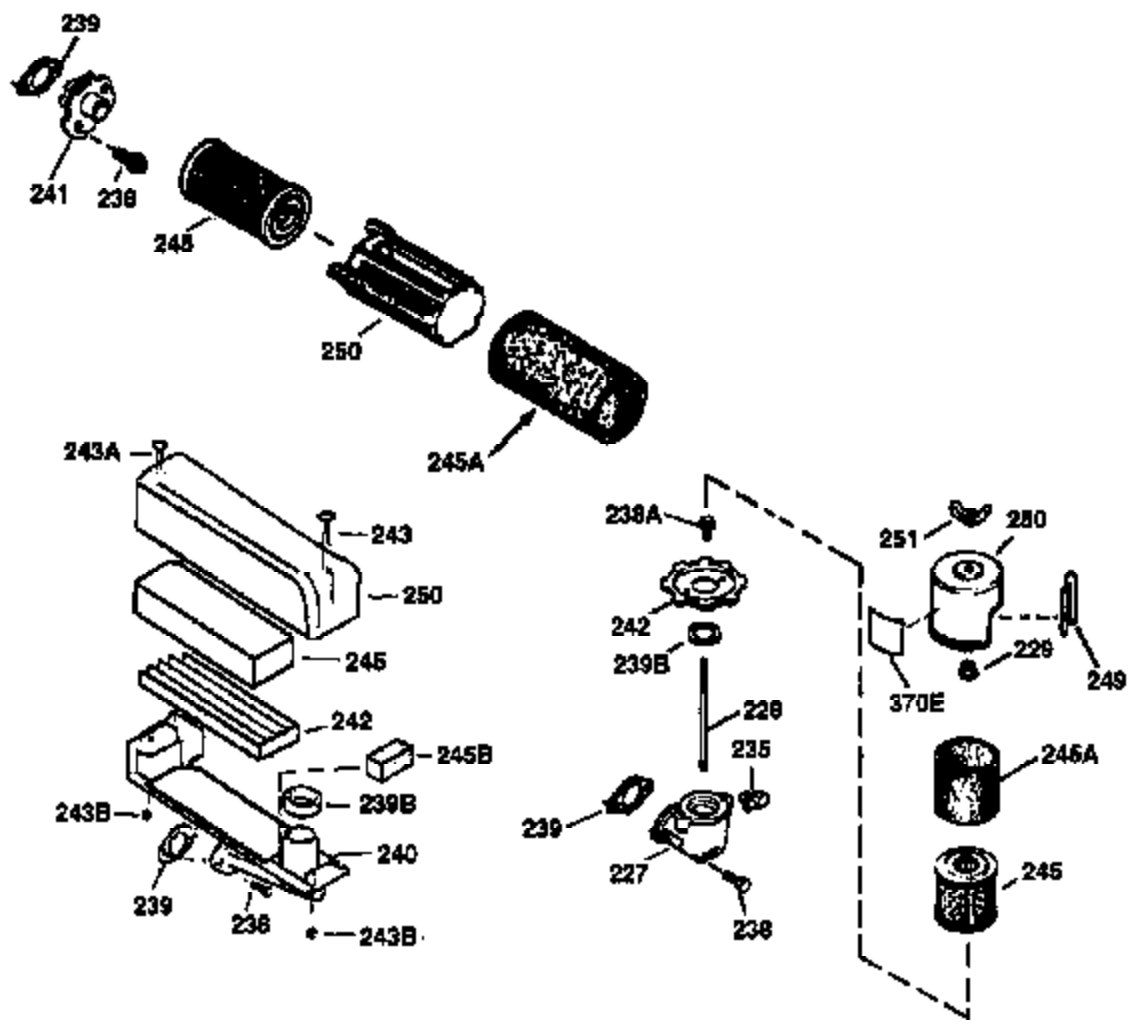

ILLUSTRATION SHOWS TYPICAL PARTS ONLY. ORDER BY PART NUMBER. PARTS NOT LISTED ARE SUPPLIED BY OEM.

VIEW 3 OF 3

Ref #	Part Number	Qty	Description
90	611112	1	Flywheel
238	650937	2	Screw, 10-32 x 43/64"
239	35848	1	Air Cleaner Gasket
239B	36277	1	Air Cleaner Seal
240A	36276	1	Air Cleaner Filter Base
240	36273	1	Air Cleaner Body (Incl. 239)
243B	650967	2	Square Nut M-5 x 0.8-6H
243	650966	1	Screw, M-5 x 0.8-6g x 2-7/16"
243A	650968	1	Screw, M-5 x 0.8-6g x 1-7/16"
245	36278	1	Air Cleaner Filter
245A	36275	1	Air Cleaner Filter
250	36274	1	Air Cleaner Cover
275	35993	1	Muffler
276	35994	1	Locking Plate
277	650957	2	Screw, 1/4-20 x 2-31/32"
416	36085	1	Spark Arrestor Kit (Optional, Incl.62)