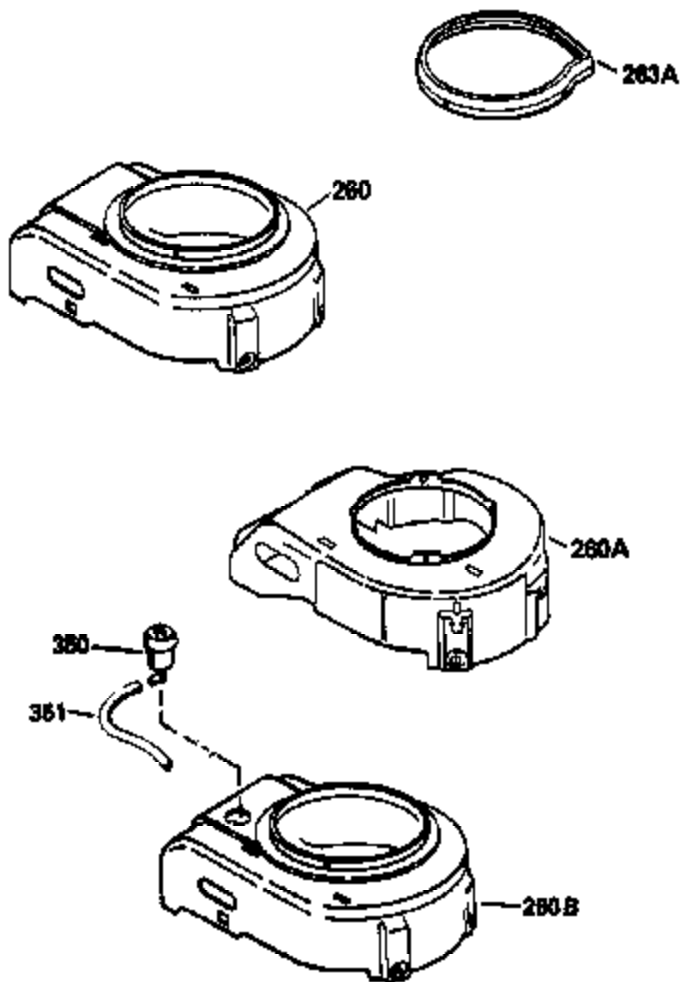

ILLUSTRATION SHOWS TYPICAL PARTS ONLY. ORDER BY PART NUMBER. PARTS NOT LISTED ARE SUPPLIED BY OEM.

Ref #	Part Number	Qty	Description
12A	36558	1	Breather Cover & Tube
40	36073	1	Piston, Pin & Ring Set (Std.)
40	36074	1	Piston, Pin & Ring Set (.010" OS)
40	36075	1	Piston, Pin & Ring Set (.020" OS)
69	35261	1	* Mounting Flange Gasket
72	36083	1	Oil Drain Plug
75	27897	1	Oil Seal
86	650488	6	Screw, 1/4-20 x 1-1/4"
238	650937	2	Screw, 10-32 x 43/64"
239	35848	1	* Air Cleaner Gasket
239B	36277	1	Air Cleaner Seal
240	36273	1	Air Cleaner Body
242	36276	1	Air Cleaner Base
243B	650967	2	Square Nut M-5 x 0.8-6h
243	650966	1	Screw, M-5 x 0.8-6g x 2-7/16"
245B	36275	1	Air Cleaner Filter
250	36274	1	Air Cleaner Cover
260	36269	1	Blower Housing
275	36473	1	Muffler (Incl. 277)
298	28763	2	Screw, 10-32 x 35/64"
300	36279	1	Fuel Tank (Incl. 292 & 301)
301	36246	1	Fuel Cap
370A	36261	1	Lubrication Decal
380	632669	1	Carburetor (Incl. 184)