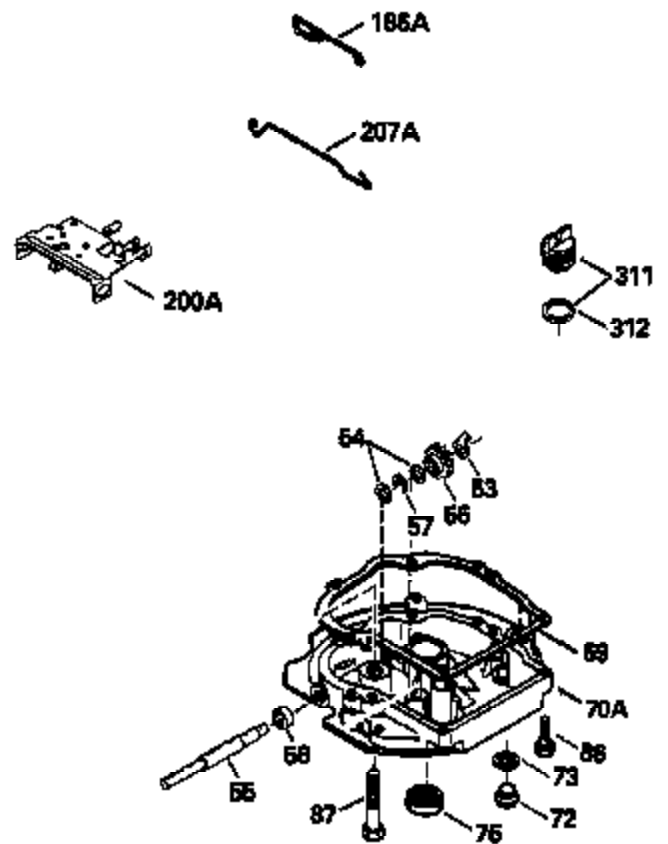

ILLUSTRATION SHOWS TYPICAL PARTS ONLY. ORDER BY PART NUMBER. PARTS NOT LISTED ARE SUPPLIED BY OEM.

Ref #	Part Number	Qty	Description
12A	36558	1	Breather Cover & Tube
40	36073	1	Piston, Pin & Ring Set (Std.)
40	36074	1	Piston, Pin & Ring Set (.010" OS)
40	36075	1	Piston, Pin & Ring Set (.020" OS)
69	35261	1	* Mounting Flange Gasket
72	36083	1	Oil Drain Plug
75	27897	1	Oil Seal
86	650488	6	Screw, 1/4-20 x 1-1/4"
238	650937	2	Screw, 10-32 x 43/64"
239	35848	1	* Air Cleaner Gasket
239B	36277	1	Air Cleaner Seal
240	36273	1	Air Cleaner Body
242	36276	1	Air Cleaner Base
243B	650967	2	Square Nut M-5 x 0.8-6h
243	650966	1	Screw, M-5 x 0.8-6g x 2-7/16"
245B	36275	1	Air Cleaner Filter
250	36274	1	Air Cleaner Cover
260	36269	1	Blower Housing
275	36473	1	Muffler (Incl. 277)
298	28763	2	Screw, 10-32 x 35/64"
300	36279	1	Fuel Tank (Incl. 292 & 301)
301	36246	1	Fuel Cap
370A	36261	1	Lubrication Decal
380	632669	1	Carburetor (Incl. 184)