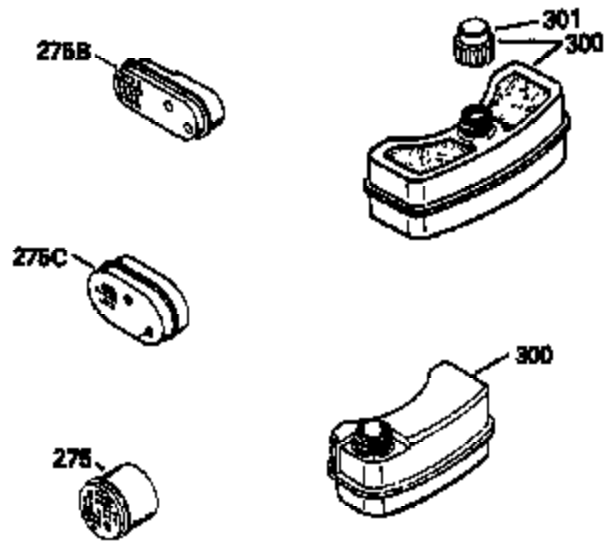

ILLUSTRATION SHOWS TYPICAL PARTS ONLY. ORDER BY PART NUMBER. PARTS NOT LISTED ARE SUPPLIED BY OEM.

Ref #	Part Number	Qty	Description
12A	36558	1	Breather Cover & Tube
40	36073	1	Piston, Pin & Ring Set (Std.)
40	36074	1	Piston, Pin & Ring Set (.010" OS)
40	36075	1	Piston, Pin & Ring Set (.020" OS)
69	35261	1	* Mounting Flange Gasket
72	36083	1	Oil Drain Plug
75	27897	1	Oil Seal
86	650488	6	Screw, 1/4-20 x 1-1/4"
238	650937	2	Screw, 10-32 x 43/64"
239	35848	1	* Air Cleaner Gasket
239B	36277	1	Air Cleaner Seal
240	36273	1	Air Cleaner Body
242	36276	1	Air Cleaner Base
243B	650967	2	Square Nut M-5 x 0.8-6h
243	650966	1	Screw, M-5 x 0.8-6g x 2-7/16"
245B	36275	1	Air Cleaner Filter
250	36274	1	Air Cleaner Cover
260	36269	1	Blower Housing
275	36473	1	Muffler (Incl. 277)
298	28763	2	Screw, 10-32 x 35/64"
300	36279	1	Fuel Tank (Incl. 292 & 301)
301	36246	1	Fuel Cap
370A	36261	1	Lubrication Decal
380	632669	1	Carburetor (Incl. 184)