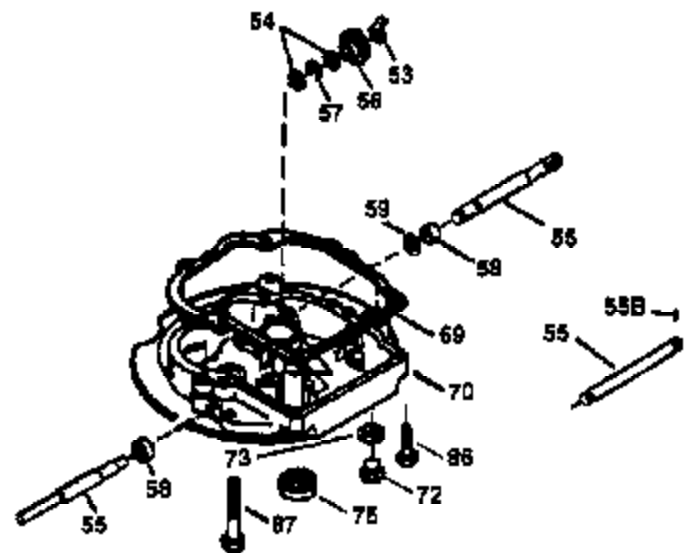

ILLUSTRATION SHOWS TYPICAL PARTS ONLY. ORDER BY PART NUMBER. PARTS NOT LISTED ARE SUPPLIED BY OEM.

VIEW 2 OF 3

Ref #	Part Number	Qty	Description
12A	36558	1	Breather Cover & Tube
19	35998	1	Extension Spring
53	31745	1	Tang Washer
54	31747	1	Washer
55	35218A	1	P.T.O. Shaft
56	33401	1	R.H. Hand Worm Gear
57	33537	1	Retainer Ring
58	31744	1	Oil Seal
69	35261	1	* Mounting Flange Gasket
70	33535C	1	Mounting Flange (Incl.58,72 thru 83)
72	36083	1	Oil Drain Plug
75	26208	1	Oil Seal
86	650488	5	Screw, 1/4-20 x 1-1/4"
87	650492	1	Screw, 1/4-20 x 2-1/4"
182	6201	2	Screw, 1/4-28 x 7/8"
185	31384A	1	Intake Pipe (Incl. 224)
186	36255	1	Governor Link
223	650451	2	Screw, 1/4-20 x 1"
238	650937	2	Screw, 10-32 x 43/64"
239	35848	1	* Air Cleaner Gasket
243	650966	1	Screw, M-5 x 0.8-6g x 2-7/16"
245	36278	1	Air Cleaner Filter
250	36274	1	Air Cleaner Cover
263	36280	1	Trim Ring
287	650926	2	Screw, 8-32 x 21/64"
298	28763	2	Screw, 10-32 x 35/64"
300	36279	1	Fuel Tank (Incl. 292 & 301)
301	35355	1	Fuel Cap
390	590694	1	Rewind Starter (NOTE: This engine could have been built with 590686 starter. Refer to the design of the air intake louvers for part identification. Individual starter parts do not interchange.)