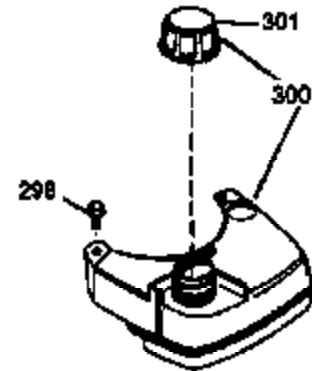

ILLUSTRATION SHOWS TYPICAL PARTS ONLY. ORDER BY PART NUMBER. PARTS NOT LISTED ARE SUPPLIED BY OEM.

VIEW 2 OF 3

Ref #	Part Number	Qty	Description
12A	36558	1	Breather Cover & Tube
19	35998	1	Extension Spring
53	31745	1	Tang Washer
54	31747	1	Washer
55	35218A	1	P.T.O. Shaft
56	33401	1	R.H. Hand Worm Gear
57	33537	1	Retainer Ring
58	31744	1	Oil Seal
69	35261	1	* Mounting Flange Gasket
70	33535C	1	Mounting Flange (Incl.58,72 thru 83)
72	36083	1	Oil Drain Plug
75	26208	1	Oil Seal
86	650488	5	Screw, 1/4-20 x 1-1/4"
87	650492	1	Screw, 1/4-20 x 2-1/4"
182	6201	2	Screw, 1/4-28 x 7/8"
185	31384A	1	Intake Pipe (Incl. 224)
186	36255	1	Governor Link
223	650451	2	Screw, 1/4-20 x 1"
238	650937	2	Screw, 10-32 x 43/64"
239	35848	1	* Air Cleaner Gasket
243	650966	1	Screw, M-5 x 0.8-6g x 2-7/16"
245	36278	1	Air Cleaner Filter
250	36274	1	Air Cleaner Cover
263	36280	1	Trim Ring
287	650926	2	Screw, 8-32 x 21/64"
298	28763	2	Screw, 10-32 x 35/64"
300	36279	1	Fuel Tank (Incl. 292 & 301)
301	35355	1	Fuel Cap
390	590694	1	Rewind Starter (NOTE: This engine could have been built with 590686 starter. Refer to the design of the air intake louvers for part identification. Individual starter parts do not interchange.)