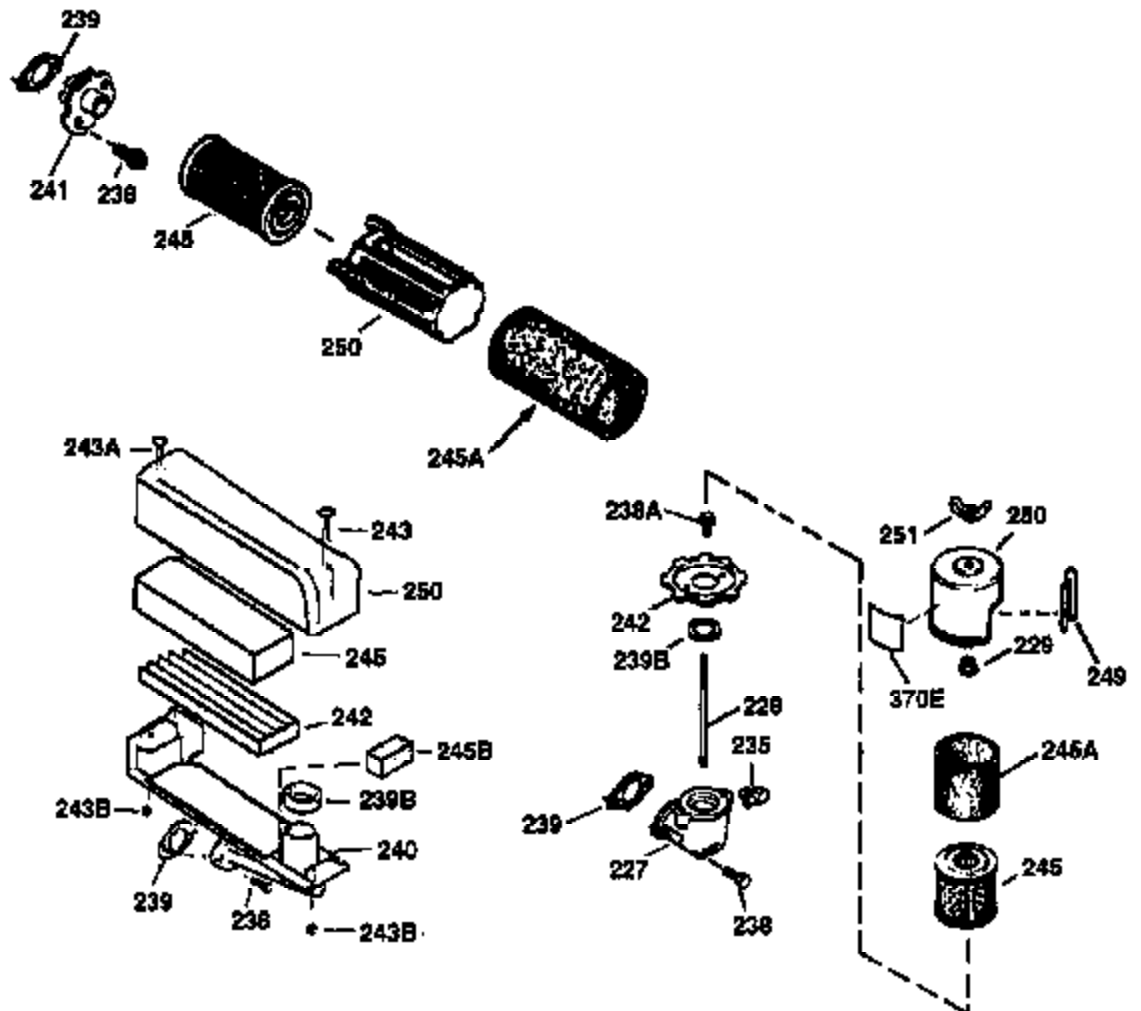

ILLUSTRATION SHOWS TYPICAL PARTS ONLY. ORDER BY PART NUMBER. PARTS NOT LISTED ARE SUPPLIED BY OEM.

VIEW 3 OF 3

Ref #	Part Number	Qty	Description
12A	36558	1	Breather Cover & Tube
90	611112	1	Flywheel
238	650937	2	Screw, 10-32 x 43/64"
239	35848	1	* Air Cleaner Gasket
239B	36277	1	Air Cleaner Seal
240	36273	1	Air Cleaner Body
242	36276	1	Air Cleaner Base
243	650966	1	Screw, M-5 x 0.8-6g x 2-7/16"
243A	650968	1	Screw, M-5 x 0.8-6g x 1-7/16"
243B	650967	2	Square Nut M-5 x 0.8-6h
245B	36275	1	Air Cleaner Filter
245	36278	1	Air Cleaner Filter
250	36274	1	Air Cleaner Cover
275	36456A	1	Muffler (Incl. 277)
275A	36664	1	Spark Arrestor Muffler (Optional) (Incl. 277,284,284A,416,417)
277	650988	2	Screw, 1/4-20 x 2-5/16"
284	36663	1	Muffler Deflector (Incl. 284A)(Optional)
284A	650760	1	Screw, 8-32 x 3/8" (Optional)
416	36085	1	Spark Arrestor Kit (Incl. 417)(Optional)
417	650760	1	Screw, 8-32 x 3/8" (Optional)