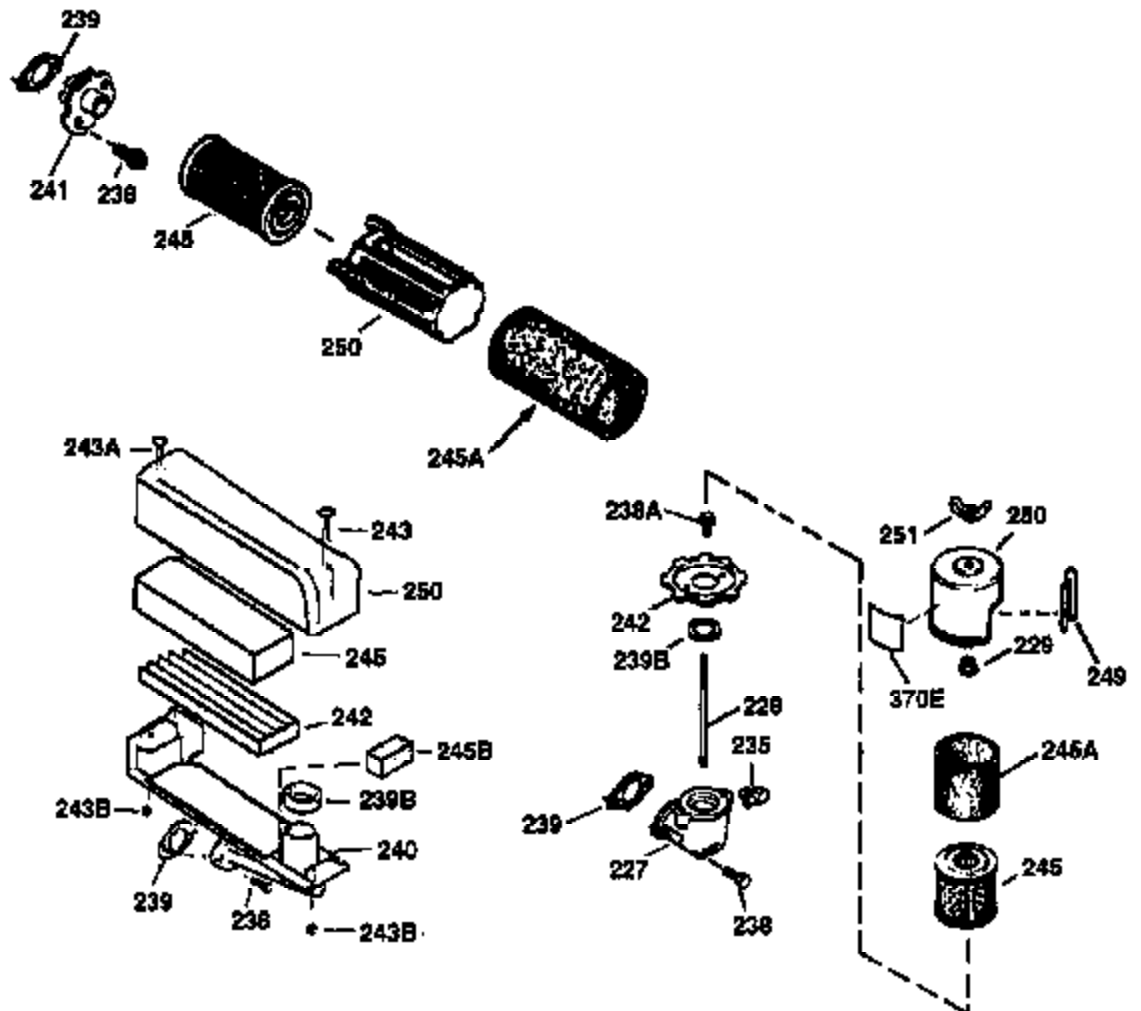

ILLUSTRATION SHOWS TYPICAL PARTS ONLY. ORDER BY PART NUMBER. PARTS NOT LISTED ARE SUPPLIED BY OEM.

VIEW 3 OF 3

Ref #	Part Number	Qty	Description
12A	36558	1	Breather Cover & Tube (Incl. 12B)
90	611044	1	Flywheel
238	650932	1	Screw, 10-32 x 49/64"
239	34338	1	* Air Cleaner Gasket
241	35797	2	Air Cleaner Collar
245	35066	1	Air Cleaner Filter
250	35986	1	Air Cleaner Cover
275	36473	1	Muffler (Incl. 277)
277	650988	2	Screw, 1/4-20 x 2-5/16"
396	36762	1	Electric Starter Motor (110 Volt)
416	36085	1	Spark Arrestor Kit (Incl. 417)(Optional)
417	650760	1	Screw, 8-32 x 3/8" (Optional)