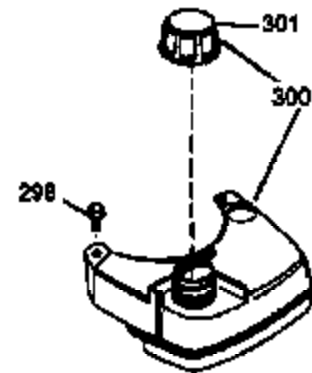

ILLUSTRATION SHOWS TYPICAL PARTS ONLY. ORDER BY PART NUMBER. PARTS NOT LISTED ARE SUPPLIED BY OEM.

VIEW 2 OF 3

Ref #	Part Number	Qty	Description
12A	36558	1	Breather Cover & Tube (Incl. 12B)
19	31361	1	Extension Spring
69	35261	1	* Mounting Flange Gasket
70	34311D	1	Mounting Flange (Incl. 72 thru 83)
72	36083	1	Oil Drain Plug
75	27897	1	Oil Seal
86	650488	6	Screw, 1/4-20 x 1-1/4"
182	6201	2	Screw, 1/4-28 x 7/8"
185	36544	1	Intake Pipe
186	34337	1	Governor Link
223	650451	2	Screw, 1/4-20 x 1"
238	650932	1	Screw, 10-32 x 49/64"
239	34338	1	* Air Cleaner Gasket
245	35066	1	Air Cleaner Filter
250	35986	1	Air Cleaner Cover
287	650926	2	Screw, 8-32 x 21/64"
298	28763	2	Screw, 10-32 x 35/64"
300	36279	1	Fuel Tank (Incl. 292 & 301)
301	36246	1	Fuel Cap
390	590694	1	Rewind Starter (NOTE: This engine could have been built with 590737 starter. Refer to the design of the rope pulley strength ribs for part identification. Individual starter parts do not interchange. Refer to service bulletin 116).
396	36762	1	Electric Starter Motor (110 Volt)