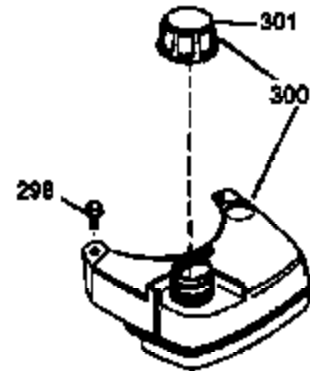

ILLUSTRATION SHOWS TYPICAL PARTS ONLY. ORDER BY PART NUMBER. PARTS NOT LISTED ARE SUPPLIED BY OEM.

VIEW 2 OF 3

Ref #	Part Number	Qty	Description
19	35998	1	Extension Spring
69	35261	1	* Mounting Flange Gasket
70	34311D	1	Mounting Flange (Incl. 72 thru 83)
72	36083	1	Oil Drain Plug
75	27897	1	Oil Seal
86	650488	6	Screw, 1/4-20 x 1-1/4"
182	6201	2	Screw, 1/4-28 x 7/8"
185	31384A	1	Intake Pipe (Incl. 224)
186	36255	1	Governor Link
223	650451	2	Screw, 1/4-20 x 1"
238	650932	2	Screw, 10-32 x 49/64"
239	34338	1	* Air Cleaner Gasket
245	35066	1	Air Cleaner Filter
250	35986	1	Air Cleaner Cover
287	650926	2	Screw, 8-32 x 21/64"
300	35586	1	Fuel Tank (Incl. 292 & 301)
301	35355	1	Fuel Cap
390	590637	1	Rewind Starter