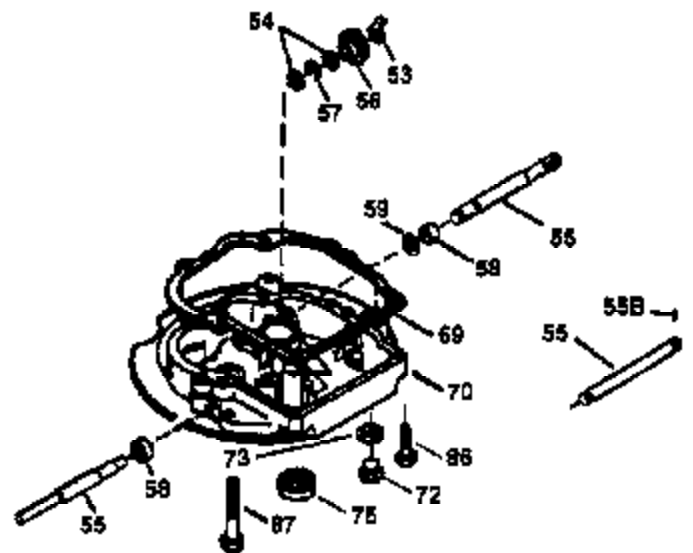

ILLUSTRATION SHOWS TYPICAL PARTS ONLY. ORDER BY PART NUMBER. PARTS NOT LISTED ARE SUPPLIED BY OEM.

VIEW 2 OF 3

Ref #	Part Number	Qty	Description
19	35998	1	Extension Spring
69	35261	1	* Mounting Flange Gasket
70	34311D	1	Mounting Flange (Incl. 72 thru 83)
72	36083	1	Oil Drain Plug
75	27897	1	Oil Seal
86	650488	6	Screw, 1/4-20 x 1-1/4"
182	6201	2	Screw, 1/4-28 x 7/8"
185	31384A	1	Intake Pipe (Incl. 224)
186	36255	1	Governor Link
223	650451	2	Screw, 1/4-20 x 1"
238	650932	2	Screw, 10-32 x 49/64"
239	34338	1	* Air Cleaner Gasket
245	35066	1	Air Cleaner Filter
250	35986	1	Air Cleaner Cover
287	650926	2	Screw, 8-32 x 21/64"
300	35586	1	Fuel Tank (Incl. 292 & 301)
301	35355	1	Fuel Cap
390	590637	1	Rewind Starter