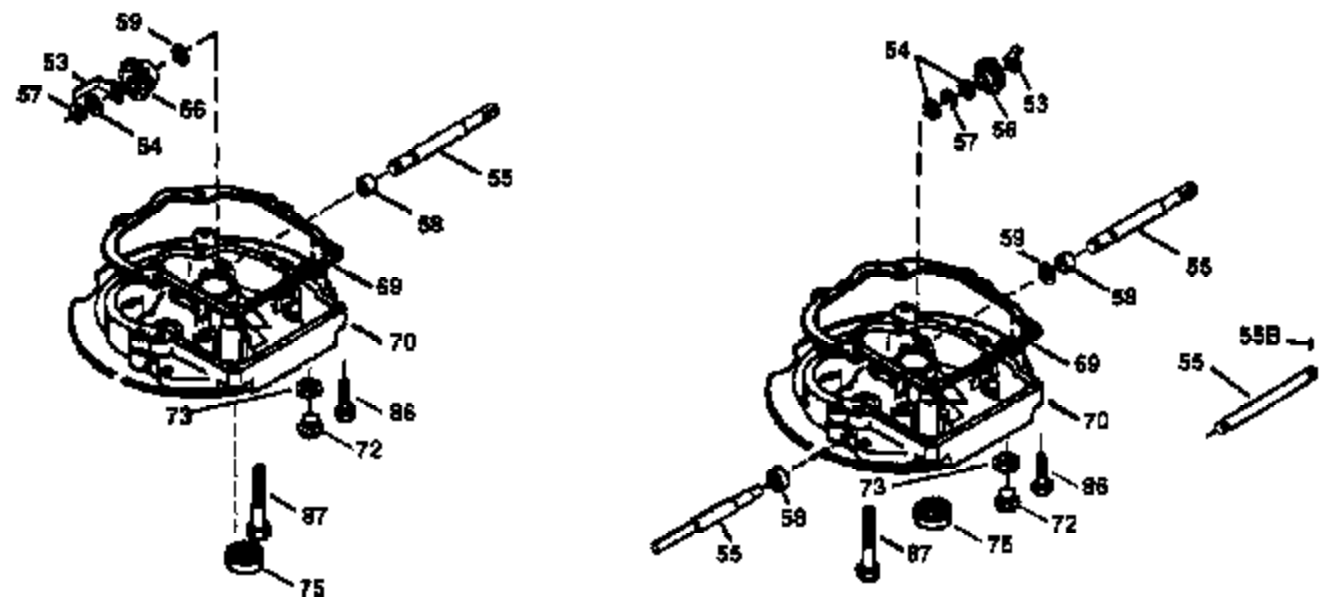

ILLUSTRATION SHOWS TYPICAL PARTS ONLY. ORDER BY PART NUMBER. PARTS NOT LISTED ARE SUPPLIED BY OEM.

VIEW 2 OF 3

Ref #	Part Number	Qty	Description
19	35998	1	Extension Spring
69	35261	1	* Mounting Flange Gasket
70	34311D	1	Mounting Flange (Incl. 72 thru 83)
72	36083	1	Oil Drain Plug
75	27897	1	Oil Seal
86	650488	6	Screw, 1/4-20 x 1-1/4"
182	6201	2	Screw, 1/4-28 x 7/8"
185	31384A	1	Intake Pipe (Incl. 224)
186	36255	1	Governor Link
223	650451	2	Screw, 1/4-20 x 1"
238	650932	2	Screw, 10-32 x 49/64"
239	34338	1	* Air Cleaner Gasket
245	35066	1	Air Cleaner Filter
250	35986	1	Air Cleaner Cover
287	650926	2	Screw, 8-32 x 21/64"
300	35586	1	Fuel Tank (Incl. 292 & 301)
301	35355	1	Fuel Cap
390	590702	1	Rewind Starter