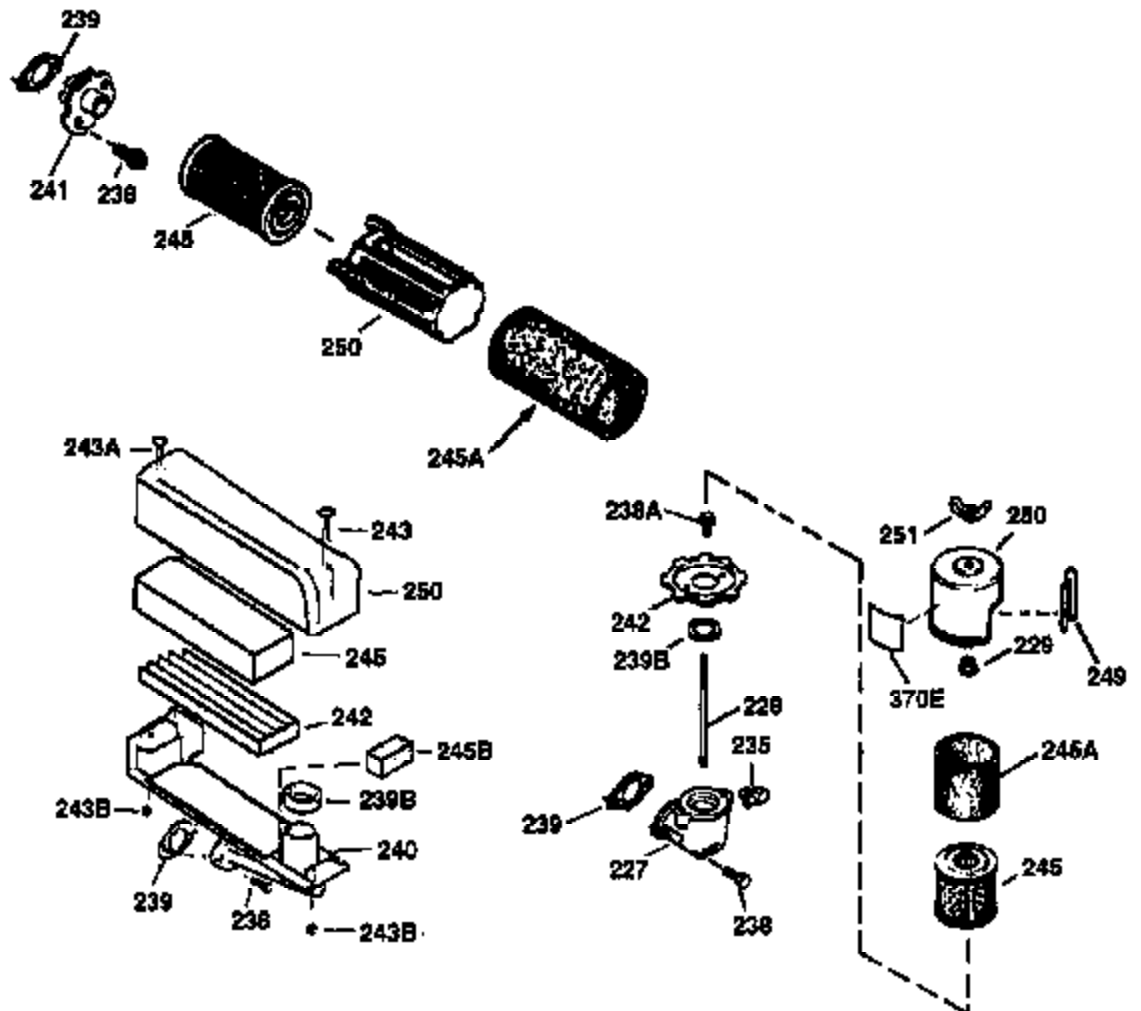

ILLUSTRATION SHOWS TYPICAL PARTS ONLY. ORDER BY PART NUMBER. PARTS NOT LISTED ARE SUPPLIED BY OEM.

VIEW 3 OF 3

Ref #	Part Number	Qty	Description
12A	36558	1	Breather Cover & Tube (Incl. 12B)
90	611112	1	Flywheel
130B	650818	2	Screw, 5/16-18 x 1-1/2"
238	650932	2	Screw, 10-32 x 49/64"
239	34338	1	* Air Cleaner Gasket
241	35797	1	Air Cleaner Collar
245	35066	1	Air Cleaner Filter
250	35986	1	Air Cleaner Cover
275	36473	1	Muffler (Incl. 277)
277	650988	2	Screw, 1/4-20 x 2-5/16"