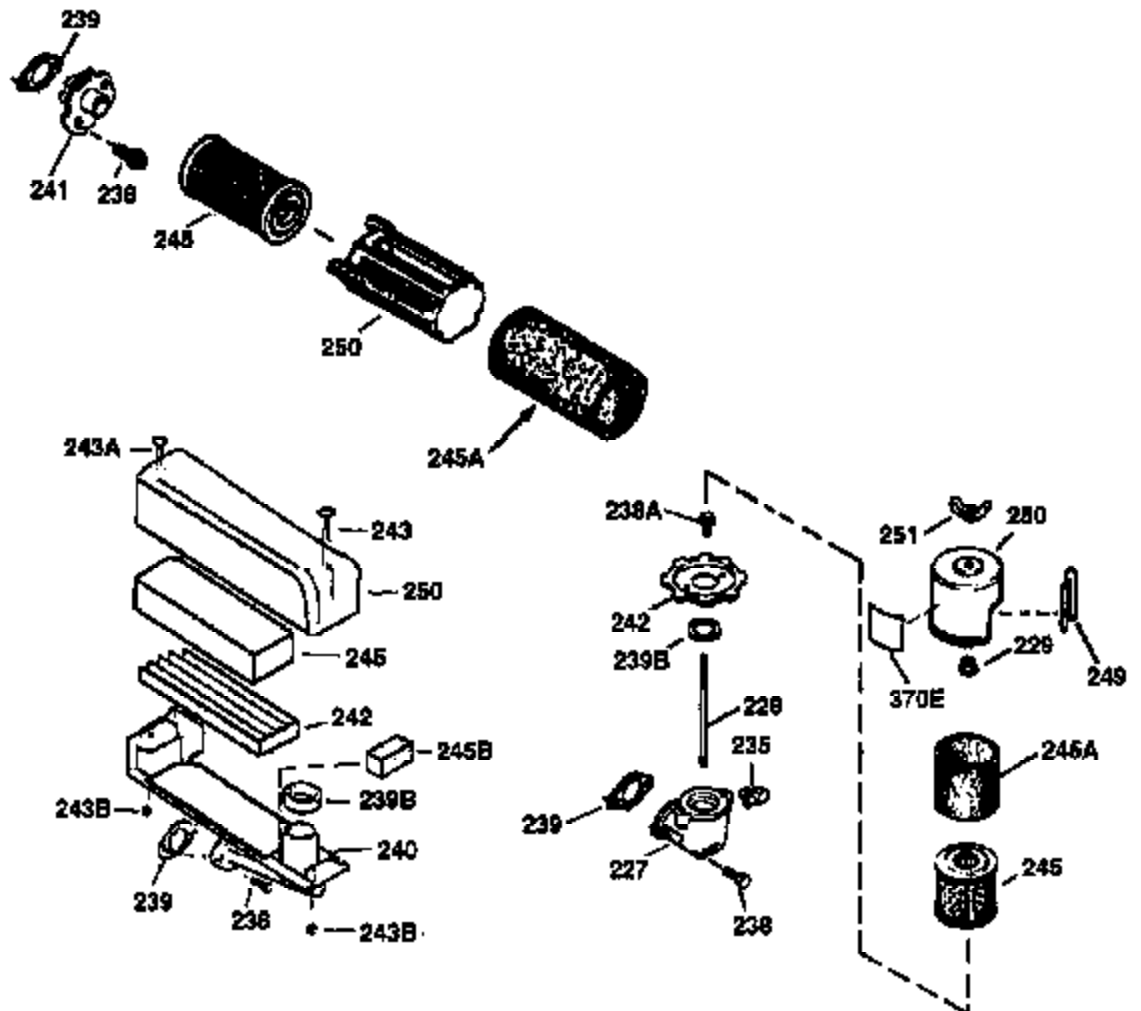

ILLUSTRATION SHOWS TYPICAL PARTS ONLY. ORDER BY PART NUMBER. PARTS NOT LISTED ARE SUPPLIED BY OEM.

VIEW 3 OF 3

Ref #	Part Number	Qty	Description
90	611112	1	Flywheel
238	650932	2	Screw, 10-32 x 49/64"
239	34338	1	* Air Cleaner Gasket
241	35797	1	Air Cleaner Collar
245	35066	1	Air Cleaner Filter
250	35986	1	Air Cleaner Cover
275	36473	1	Muffler (Incl. 277)
277	650988	2	Screw, 1/4-20 x 2-5/16"