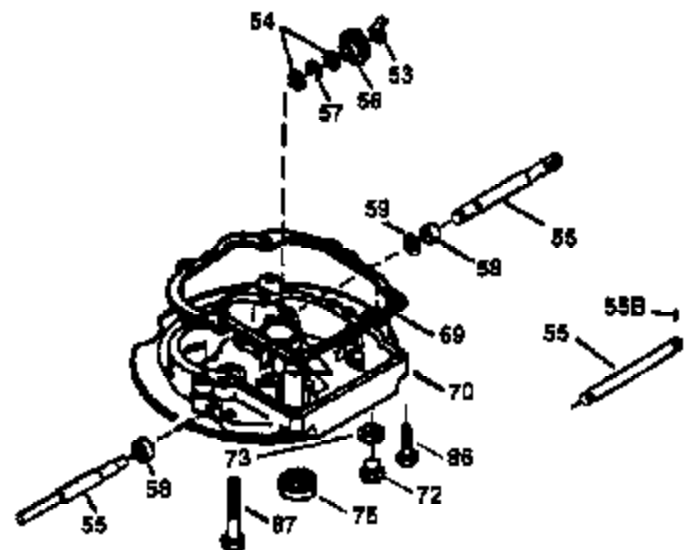

ILLUSTRATION SHOWS TYPICAL PARTS ONLY. ORDER BY PART NUMBER. PARTS NOT LISTED ARE SUPPLIED BY OEM.

VIEW 2 OF 3

Ref #	Part Number	Qty	Description
12A	36558	1	Breather Cover & Tube (Incl. 12B)
19	35998	1	Extension Spring
69	35261	1	* Mounting Flange Gasket
70	34311D	1	Mounting Flange (Incl. 72 thru 83)
72	36083	1	Oil Drain Plug
75	27897	1	Oil Seal
86	650488	6	Screw, 1/4-20 x 1-1/4"
130B	650818	2	Screw, 5/16-18 x 1-1/2"
182	6201	2	Screw, 1/4-28 x 7/8"
185	36544	1	Intake Pipe
186	36255	1	Governor Link
223	650451	2	Screw, 1/4-20 x 1"
238	650932	2	Screw, 10-32 x 49/64"
239	34338	1	* Air Cleaner Gasket
245	35066	1	Air Cleaner Filter
250	35986	1	Air Cleaner Cover
287	650926	2	Screw, 8-32 x 21/64"
300	35586	1	Fuel Tank (Incl. 292 & 301)
301	35355	1	Fuel Cap
390	590702	1	Rewind Starter (NOTE: This engine could have been built with 590739 starter. Refer to the design of the rope pulley strength ribs for part identification. Individual starter parts do not interchange. Refer to service bulletin 116.)