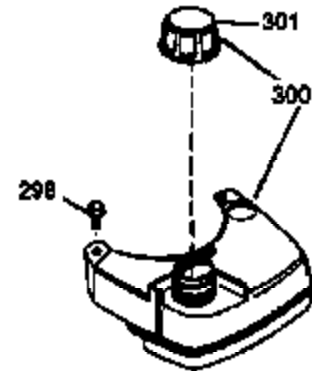

ILLUSTRATION SHOWS TYPICAL PARTS ONLY. ORDER BY PART NUMBER. PARTS NOT LISTED ARE SUPPLIED BY OEM.

VIEW 2 OF 3

Ref #	Part Number	Qty	Description
12A	36558	1	Breather Cover & Tube (Incl. 12B)
19	35998	1	Extension Spring
69	35261	1	* Mounting Flange Gasket
70	34311D	1	Mounting Flange (Incl. 72 thru 83)
72	36083	1	Oil Drain Plug
75	27897	1	Oil Seal
86	650488	6	Screw, 1/4-20 x 1-1/4"
130B	650818	2	Screw, 5/16-18 x 1-1/2"
182	6201	2	Screw, 1/4-28 x 7/8"
185	36544	1	Intake Pipe
186	36255	1	Governor Link
223	650451	2	Screw, 1/4-20 x 1"
238	650932	2	Screw, 10-32 x 49/64"
239	34338	1	* Air Cleaner Gasket
245	35066	1	Air Cleaner Filter
250	35986	1	Air Cleaner Cover
287	650926	2	Screw, 8-32 x 21/64"
300	35586	1	Fuel Tank (Incl. 292 & 301)
301	35355	1	Fuel Cap
390	590702	1	Rewind Starter (NOTE: This engine could have been built with 590739 starter. Refer to the design of the rope pulley strength ribs for part identification. Individual starter parts do not interchange. Refer to service bulletin 116.)