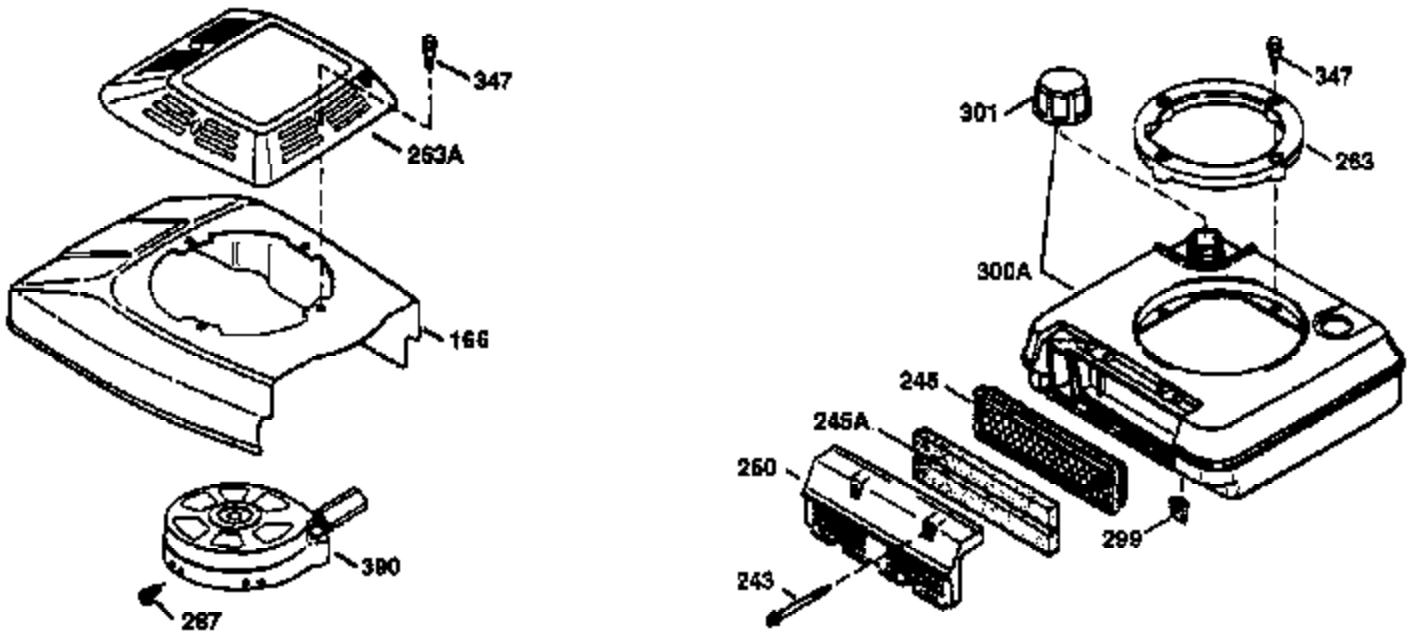

ILLUSTRATION SHOWS TYPICAL PARTS ONLY. ORDER BY PART NUMBER. PARTS NOT LISTED ARE SUPPLIED BY OEM.

VIEW 2 OF 3

Ref #	Part Number	Qty	Description
12A	36558	1	Breather Cover & Tube (Incl. 12B)
19	35998	1	Extension Spring
69	35261	1	* Mounting Flange Gasket
70	34311D	1	Mounting Flange (Incl. 72 thru 83)
72	36083	1	Oil Drain Plug
75	27897	1	Oil Seal
86	650488	6	Screw, 1/4-20 x 1-1/4"
130B	650818	2	Screw, 5/16-18 x 1-1/2"
182	6201	2	Screw, 1/4-28 x 7/8"
185	36544	1	Intake Pipe
186	36255	1	Governor Link
223	650451	2	Screw, 1/4-20 x 1"
238	650932	2	Screw, 10-32 x 49/64"
239	34338	1	* Air Cleaner Gasket
245	35066	1	Air Cleaner Filter
250	35986	1	Air Cleaner Cover
287	650926	2	Screw, 8-32 x 21/64"
300	35586	1	Fuel Tank (Incl. 292 & 301)
301	35355	1	Fuel Cap
390	590702	1	Rewind Starter (NOTE: This engine could have been built with 590739 starter. Refer to the design of the rope pulley strength ribs for part identification. Individual starter parts do not interchange. Refer to service bulletin 116.)