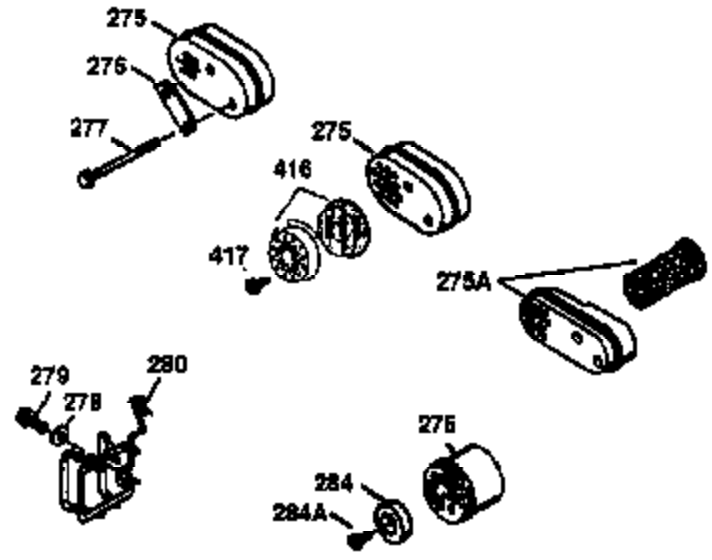

ILLUSTRATION SHOWS TYPICAL PARTS ONLY. ORDER BY PART NUMBER. PARTS NOT LISTED ARE SUPPLIED BY OEM.

VIEW 3 OF 3

Ref #	Part Number	Qty	Description
12A	36558	1	Breather Cover & Tube (Incl. 12B)
90	611112	1	Flywheel
130B	650818	2	Screw, 5/16-18 x 1-1/2"
238	650932	2	Screw, 10-32 x 49/64"
239	34338	1	* Air Cleaner Gasket
241	35797	1	Air Cleaner Collar
245	35066	1	Air Cleaner Filter
250	35986	1	Air Cleaner Cover
275	36473	1	Muffler (Incl. 277)
277	650988	2	Screw, 1/4-20 x 2-5/16"
416	36085	1	Spark Arrestor Kit (Incl. 417)(Optional
417	650760	1	Screw, 8-32 x 3/8" (Optional)