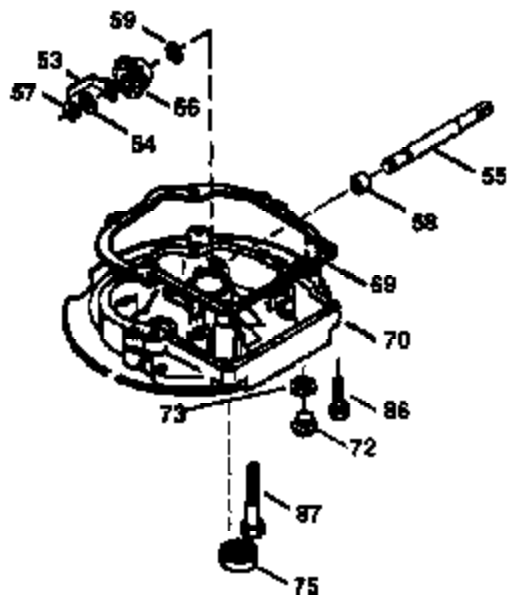

ILLUSTRATION SHOWS TYPICAL PARTS ONLY. ORDER BY PART NUMBER. PARTS NOT LISTED ARE SUPPLIED BY OEM.

VIEW 2 OF 3

Ref #	Part Number	Qty	Description
12A	36558	1	Breather Cover & Tube (Incl. 12B)
19	35998	1	Extension Spring
69	35261	1	* Mounting Flange Gasket
70	34311D	1	Mounting Flange (Incl. 72 thru 83)
72	36083	1	Oil Drain Plug
75	27897	1	Oil Seal
86	650488	6	Screw, 1/4-20 x 1-1/4"
130B	650818	2	Screw, 5/16-18 x 1-1/2"
182	6201	2	Screw, 1/4-28 x 7/8"
185	36544	1	Intake Pipe
186	36255	1	Governor Link
223	650451	2	Screw, 1/4-20 x 1"
238	650932	2	Screw, 10-32 x 49/64"
239	34338	1	* Air Cleaner Gasket
245	35066	1	Air Cleaner Filter
250	35986	1	Air Cleaner Cover
287	650926	2	Screw, 8-32 x 21/64"
300	35586	1	Fuel Tank (Incl. 292 & 301)
301	35355	1	Fuel Cap
390	590702	1	Rewind Starter (NOTE: This engine could have been built with 590739 starter. Refer to the design of the rope pulley strength ribs for part identification. Individual starter parts do not interchange. Refer to service bulletin 116.)