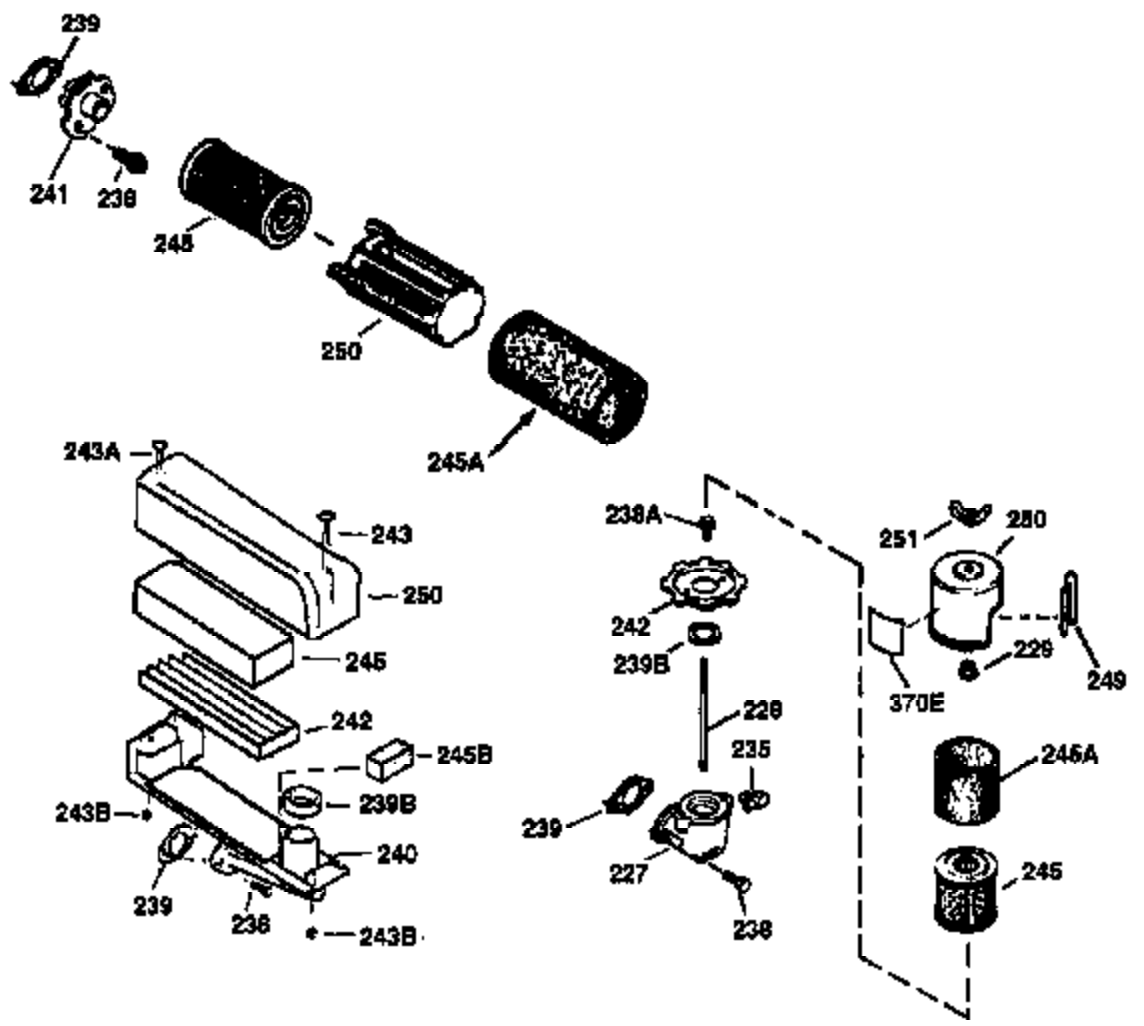

ILLUSTRATION SHOWS TYPICAL PARTS ONLY. ORDER BY PART NUMBER. PARTS NOT LISTED ARE SUPPLIED BY OEM.

VIEW 3 OF 3

Ref #	Part Number	Qty	Description
12A	36558	1	Breather Cover & Tube (Incl. 12B)
90	611112	1	Flywheel
130B	650818	2	Screw, 5/16-18 x 1-1/2"
238	650932	2	Screw, 10-32 x 49/64"
239	34338	1	* Air Cleaner Gasket
241	35797	1	Air Cleaner Collar
245	35066	1	Air Cleaner Filter
250	35986	1	Air Cleaner Cover
275	36473	1	Muffler (Incl. 277)
277	650988	2	Screw, 1/4-20 x 2-5/16"
416	36085	1	Spark Arrestor Kit (Incl. 417)(Optional
417	650760	1	Screw, 8-32 x 3/8" (Optional)