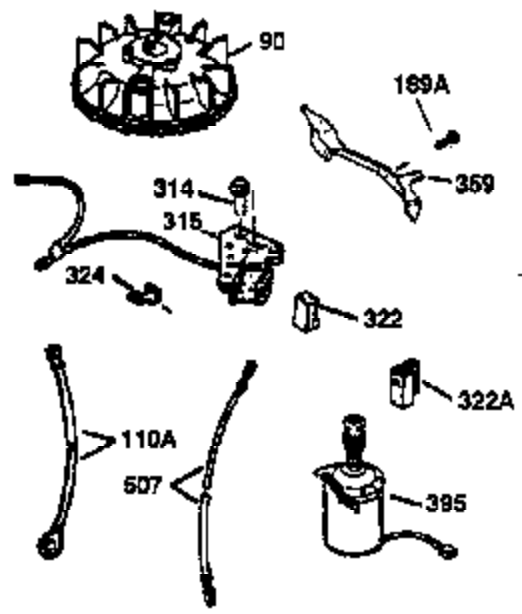

ILLUSTRATION SHOWS TYPICAL PARTS ONLY. ORDER BY PART NUMBER. PARTS NOT LISTED ARE SUPPLIED BY OEM.

VIEW 3 OF 3

Ref #	Part Number	Qty	Description
12A	36558	1	Breather Cover & Tube (Incl. 12B)
90	611112	1	Flywheel
130B	650818	2	Screw, 5/16-18 x 1-1/2"
238	650932	2	Screw, 10-32 x 49/64"
239	34338	1	* Air Cleaner Gasket
241	35797	1	Air Cleaner Collar
245	35066	1	Air Cleaner Filter
250	35986	1	Air Cleaner Cover
275	36473	1	Muffler (Incl. 277)
277	650988	2	Screw, 1/4-20 x 2-5/16"
416	36085	1	Spark Arrestor Kit (Incl. 417)(Optional
417	650760	1	Screw, 8-32 x 3/8" (Optional)