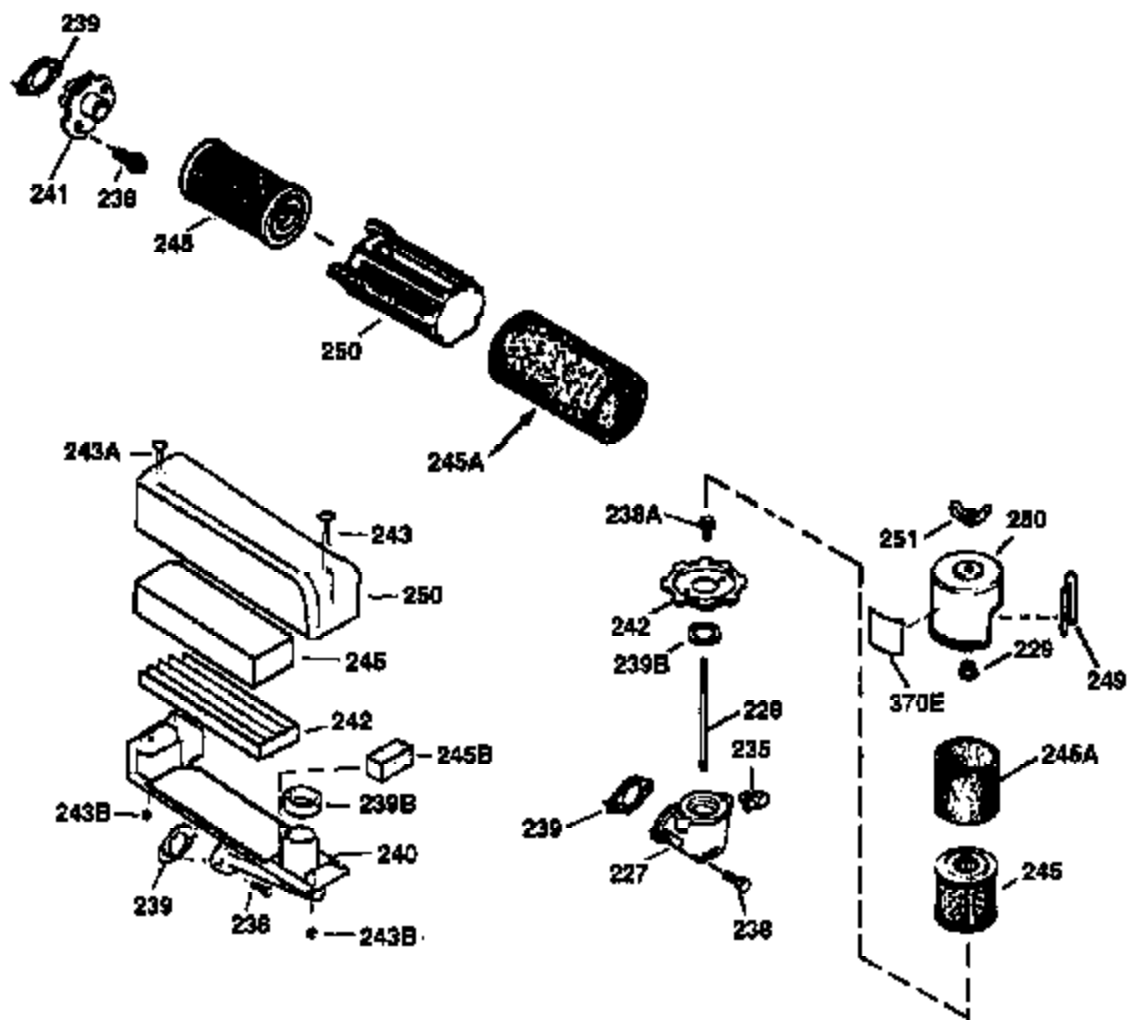

ILLUSTRATION SHOWS TYPICAL PARTS ONLY. ORDER BY PART NUMBER. PARTS NOT LISTED ARE SUPPLIED BY OEM.

VIEW 3 OF 3

Ref #	Part Number	Qty	Description
90	611112	1	Flywheel
238	650932	2	Screw, 10-32 x 49/64"
239	34338	1	* Air Cleaner Gasket
241	35797	1	Air Cleaner Collar
245	35066	1	Air Cleaner Filter
250	35065	1	Air Cleaner Cover
275	34613	1	Muffler
276	33753	1	Locking Plate
277	650795	2	Screw, 1/4-20 x 2-1/4"
416	391022	1	Spark Arrestor Screen (Optional)