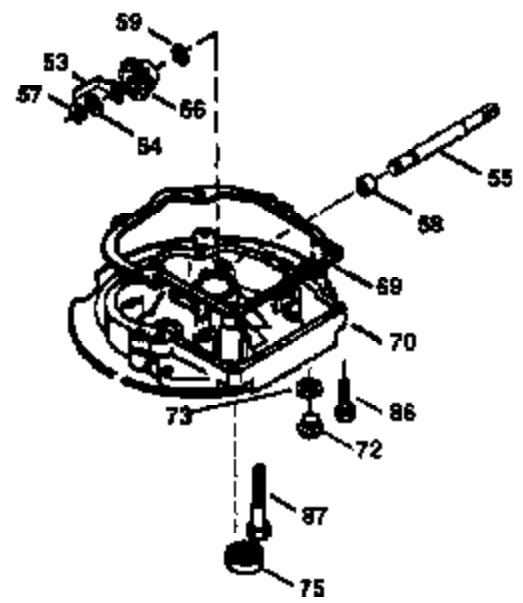

ILLUSTRATION SHOWS TYPICAL PARTS ONLY. ORDER BY PART NUMBER. PARTS NOT LISTED ARE SUPPLIED BY OEM.

VIEW 2 OF 3

Ref #	Part Number	Qty	Description
19	36281	1	Extension Spring
69	35261	1	Mounting Flange Gasket
70	34311D	1	Mounting Flange (Incl. 72 thru 83)
72	30572	1	Oil Drain Plug (Incl. 73)
73	28833	1	Drain Plug Gasket
75	27897	1	Oil Seal
86	650488	6	Screw, 1/4-20 x 1-1/4"
182	6201	2	Screw, 1/4-28 x 7/8"
185	31384A	1	Intake Pipe (Incl. 224)
186	34337	1	Governor Link
223	650451	2	Screw, 1/4-20 x 1"
238	650932	2	Screw, 10-32 x 49/64"
239	34338	1	* Air Cleaner Gasket
245	35066	1	Air Cleaner Filter
250	35065	1	Air Cleaner Cover
287	650926	2	Screw, 8-32 x 21/64"
298	28763	3	Screw, 10-32 x 35/64"
300	34369A	1	Fuel Tank (Incl. 292 & 301)
301	35355	1	Fuel Cap
390	590686	1	Rewind Starter