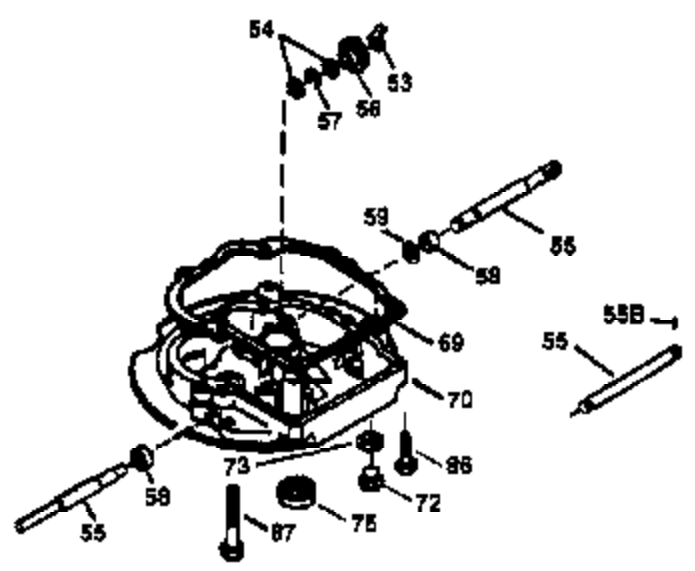

ILLUSTRATION SHOWS TYPICAL PARTS ONLY. ORDER BY PART NUMBER. PARTS NOT LISTED ARE SUPPLIED BY OEM.

VIEW 2 OF 3

Ref #	Part Number	Qty	Description
19	36281	1	Extension Spring
69	35261	1	Mounting Flange Gasket
70	34311D	1	Mounting Flange (Incl. 72 thru 83)
72	30572	1	Oil Drain Plug (Incl. 73)
73	28833	1	Drain Plug Gasket
75	27897	1	Oil Seal
86	650488	6	Screw, 1/4-20 x 1-1/4"
182	6201	2	Screw, 1/4-28 x 7/8"
185	31384A	1	Intake Pipe (Incl. 224)
186	34337	1	Governor Link
223	650451	2	Screw, 1/4-20 x 1"
238	650932	2	Screw, 10-32 x 49/64"
239	34338	1	* Air Cleaner Gasket
245	35066	1	Air Cleaner Filter
250	35065	1	Air Cleaner Cover
287	650926	2	Screw, 8-32 x 21/64"
298	28763	3	Screw, 10-32 x 35/64"
300	34369A	1	Fuel Tank (Incl. 292 & 301)
301	35355	1	Fuel Cap
390	590686	1	Rewind Starter