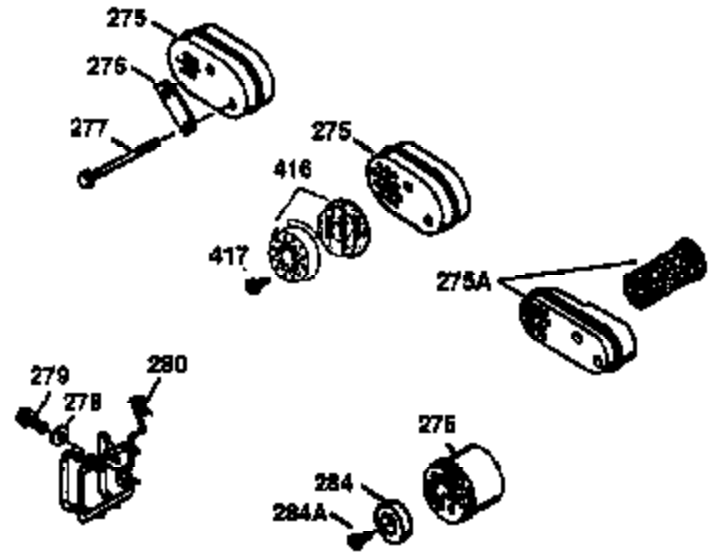

ILLUSTRATION SHOWS TYPICAL PARTS ONLY. ORDER BY PART NUMBER. PARTS NOT LISTED ARE SUPPLIED BY OEM.

VIEW 3 OF 3

Ref #	Part Number	Qty	Description
90	611112	1	Flywheel
238	650932	2	Screw, 10-32 x 49/64"
239	34338	1	* Air Cleaner Gasket
241	35797	1	Air Cleaner Collar
245	35066	1	Air Cleaner Filter
250	35065	1	Air Cleaner Cover
275	34613	1	Muffler
276	33753	1	Locking Plate
277	650795	2	Screw, 1/4-20 x 2-1/4"
416	391022	1	Spark Arrestor Screen (Optional)