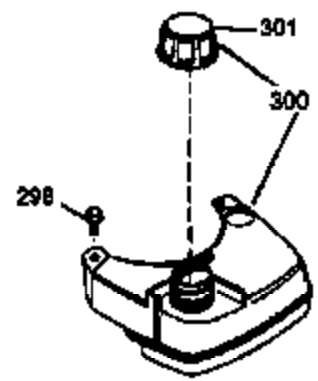

ILLUSTRATION SHOWS TYPICAL PARTS ONLY. ORDER BY PART NUMBER. PARTS NOT LISTED ARE SUPPLIED BY OEM.

VIEW 2 OF 3

Ref #	Part Number	Qty	Description
19	36281	1	Extension Spring
69	35261	1	Mounting Flange Gasket
70	34311D	1	Mounting Flange (Incl. 72 thru 83)
72	30572	1	Oil Drain Plug (Incl. 73)
73	28833	1	Drain Plug Gasket
75	27897	1	Oil Seal
86	650488	6	Screw, 1/4-20 x 1-1/4"
182	6201	2	Screw, 1/4-28 x 7/8"
185	31384A	1	Intake Pipe (Incl. 224)
186	34337	1	Governor Link
223	650451	2	Screw, 1/4-20 x 1"
238	650932	2	Screw, 10-32 x 49/64"
239	34338	1	* Air Cleaner Gasket
245	35066	1	Air Cleaner Filter
250	35065	1	Air Cleaner Cover
287	650926	2	Screw, 8-32 x 21/64"
298	28763	3	Screw, 10-32 x 35/64"
300	34369A	1	Fuel Tank (Incl. 292 & 301)
301	35355	1	Fuel Cap
390	590686	1	Rewind Starter