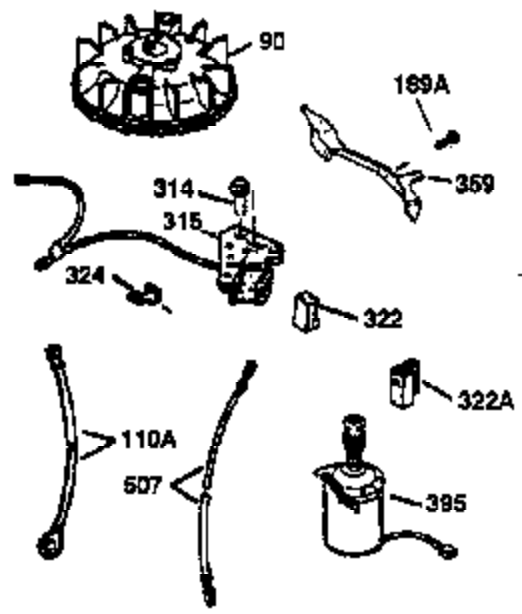

ILLUSTRATION SHOWS TYPICAL PARTS ONLY. ORDER BY PART NUMBER. PARTS NOT LISTED ARE SUPPLIED BY OEM.

VIEW 3 OF 3

Ref #	Part Number	Qty	Description
90	611112	1	Flywheel
238	650932	2	Screw, 10-32 x 49/64"
239	34338	1	* Air Cleaner Gasket
241	35797	1	Air Cleaner Collar
245	35066	1	Air Cleaner Filter
250	35065	1	Air Cleaner Cover
275	34613	1	Muffler
276	33753	1	Locking Plate
277	650795	2	Screw, 1/4-20 x 2-1/4"
416	391022	1	Spark Arrestor Screen (Optional)