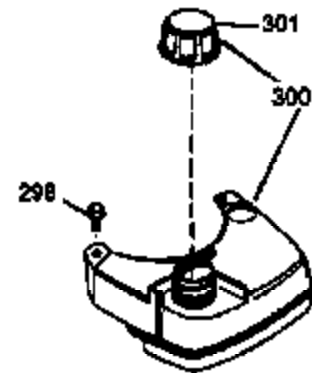

ILLUSTRATION SHOWS TYPICAL PARTS ONLY. ORDER BY PART NUMBER. PARTS NOT LISTED ARE SUPPLIED BY OEM.

VIEW 2 OF 3

Ref #	Part Number	Qty	Description
19	36281	1	Extension Spring
69	35261	1	Mounting Flange Gasket
70	34311D	1	Mounting Flange (Incl. 72 thru 83)
72	36083	1	Oil Drain Plug
75	27897	1	Oil Seal
86	650488	6	Screw, 1/4-20 x 1-1/4"
182	6201	2	Screw, 1/4-28 x 7/8"
185	31384A	1	Intake Pipe (Incl. 224)
186	34337	1	Governor Link
223	650451	2	Screw, 1/4-20 x 1"
238	650932	2	Screw, 10-32 x 49/64"
239	34338	1	* Air Cleaner Gasket
245	35066	1	Air Cleaner Filter
250	35065	1	Air Cleaner Cover
277A	650795	2	Screw, 1/4-20 x 2-1/4" (Optional)
287	650926	2	Screw, 8-32 x 21/64"
298	28763	3	Screw, 10-32 x 35/64"
300	34369B	1	Fuel Tank (Incl. 292 & 301)
301	35355	1	Fuel Cap
390	590694	1	Rewind Starter (NOTE: This engine could have been built with 590686 starter. Refer to the design of the air intake louvers for part identification. Individual starter parts do not interchange.)