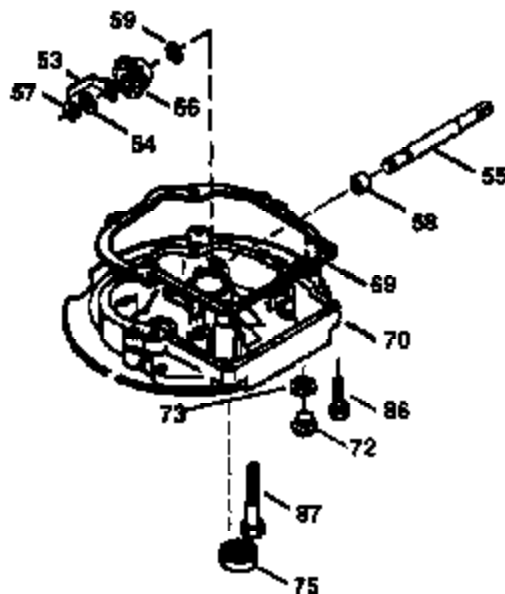

ILLUSTRATION SHOWS TYPICAL PARTS ONLY. ORDER BY PART NUMBER. PARTS NOT LISTED ARE SUPPLIED BY OEM.

VIEW 2 OF 3

Ref #	Part Number	Qty	Description
19	36281	1	Extension Spring
69	35261	1	Mounting Flange Gasket
70	34311D	1	Mounting Flange (Incl. 72 thru 83)
72	36083	1	Oil Drain Plug
75	27897	1	Oil Seal
86	650488	6	Screw, 1/4-20 x 1-1/4"
182	6201	2	Screw, 1/4-28 x 7/8"
185	31384A	1	Intake Pipe (Incl. 224)
186	34337	1	Governor Link
223	650451	2	Screw, 1/4-20 x 1"
238	650932	2	Screw, 10-32 x 49/64"
239	34338	1	* Air Cleaner Gasket
245	35066	1	Air Cleaner Filter
250	35065	1	Air Cleaner Cover
277A	650795	2	Screw, 1/4-20 x 2-1/4" (Optional)
287	650926	2	Screw, 8-32 x 21/64"
298	28763	3	Screw, 10-32 x 35/64"
300	34369B	1	Fuel Tank (Incl. 292 & 301)
301	35355	1	Fuel Cap
390	590694	1	Rewind Starter (NOTE: This engine could have been built with 590686 starter. Refer to the design of the air intake louvers for part identification. Individual starter parts do not interchange.)