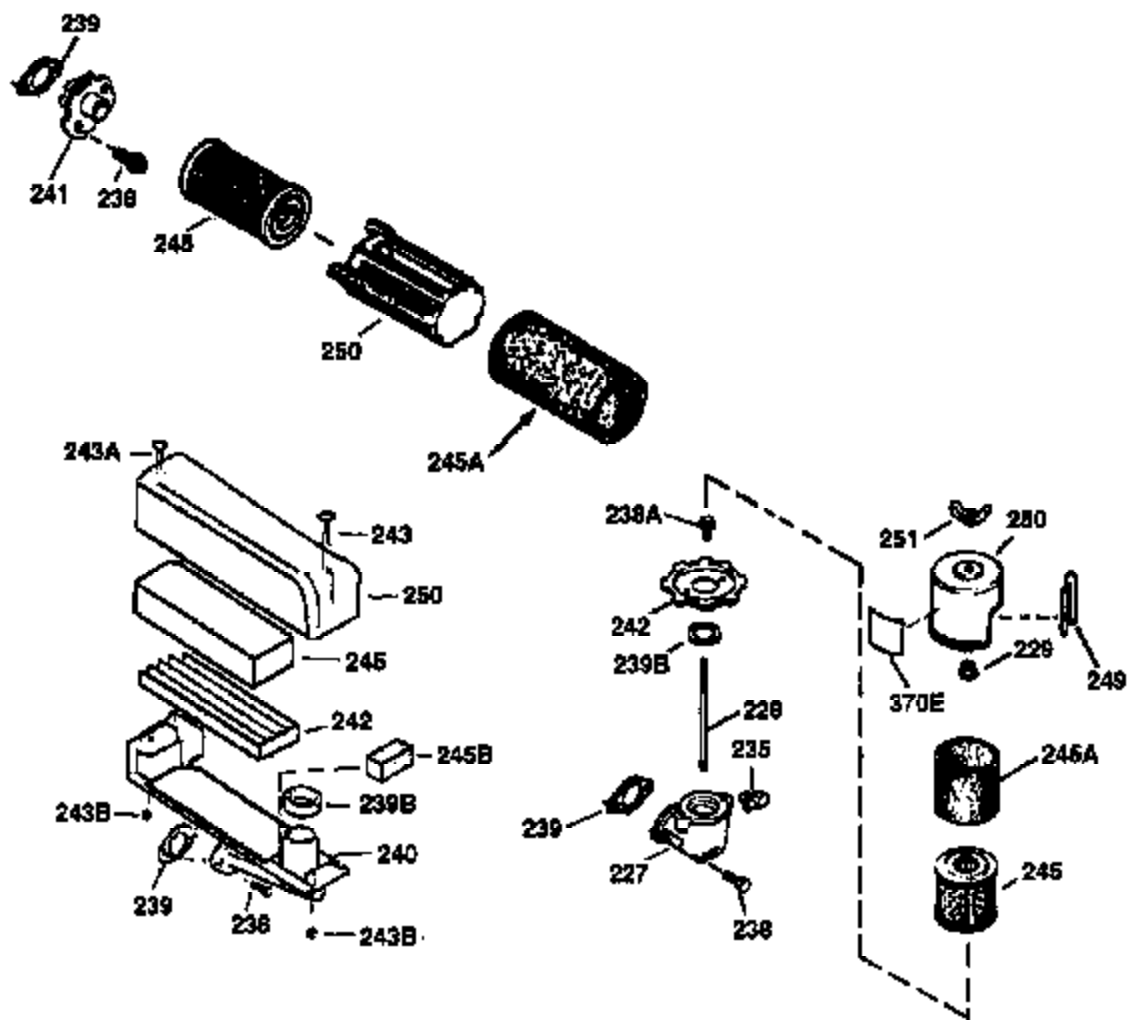

ILLUSTRATION SHOWS TYPICAL PARTS ONLY. ORDER BY PART NUMBER. PARTS NOT LISTED ARE SUPPLIED BY OEM.

VIEW 3 OF 3

Ref #	Part Number	Qty	Description
90	611112	1	Flywheel
238	650932	2	Screw, 10-32 x 49/64"
239	34338	1	* Air Cleaner Gasket
241	35797	1	Air Cleaner Collar
245	35066	1	Air Cleaner Filter
250	35065	1	Air Cleaner Cover
275A	36424	1	Spark Arrestor Muffler (Optional)(Inc l. 277A)
275	36456A	1	Muffler (Incl. 277)
276	33753	1	Locking Plate (Optional)
277	650988	2	Screw, 1/4-20 x 2-5/16"
277A	650795	2	Screw, 1/4-20 x 2-1/4" (Optional)