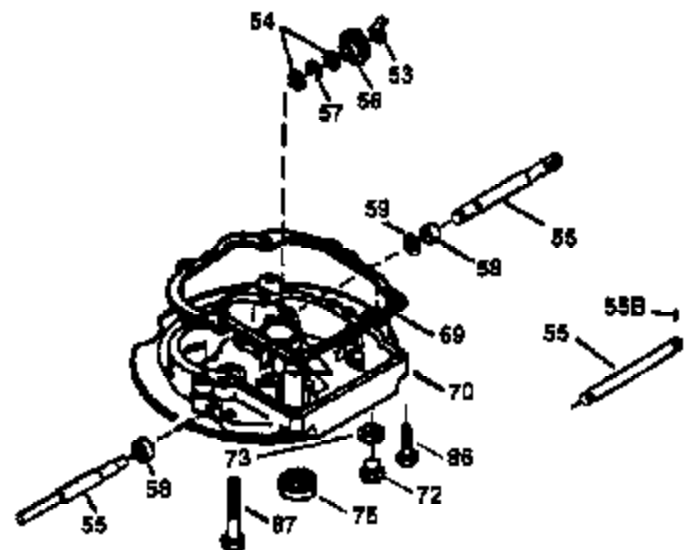

ILLUSTRATION SHOWS TYPICAL PARTS ONLY. ORDER BY PART NUMBER. PARTS NOT LISTED ARE SUPPLIED BY OEM.

VIEW 2 OF 3

Ref #	Part Number	Qty	Description
19	36281	1	Extension Spring
69	35261	1	Mounting Flange Gasket
70	34311D	1	Mounting Flange (Incl. 72 thru 83)
72	36083	1	Oil Drain Plug
75	27897	1	Oil Seal
86	650488	6	Screw, 1/4-20 x 1-1/4"
182	6201	2	Screw, 1/4-28 x 7/8"
185	31384A	1	Intake Pipe (Incl. 224)
186	34337	1	Governor Link
223	650451	2	Screw, 1/4-20 x 1"
238	650932	2	Screw, 10-32 x 49/64"
239	34338	1	* Air Cleaner Gasket
245	35066	1	Air Cleaner Filter
250	35065	1	Air Cleaner Cover
277A	650795	2	Screw, 1/4-20 x 2-1/4" (Optional)
287	650926	2	Screw, 8-32 x 21/64"
298	28763	3	Screw, 10-32 x 35/64"
300	34369B	1	Fuel Tank (Incl. 292 & 301)
301	35355	1	Fuel Cap
390	590694	1	Rewind Starter (NOTE: This engine could have been built with 590686 starter. Refer to the design of the air intake louvers for part identification. Individual starter parts do not interchange.)