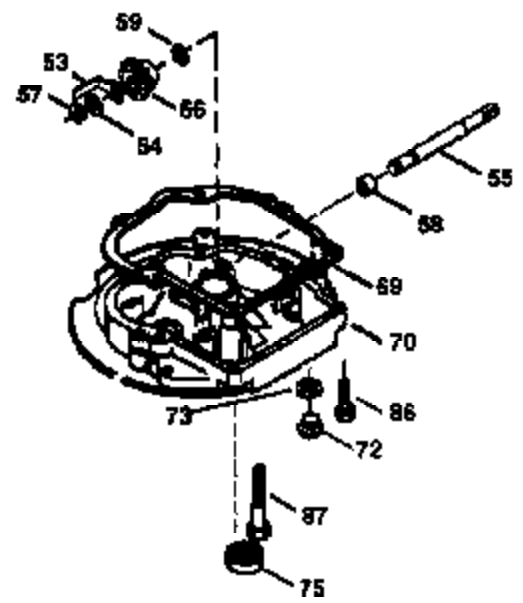

ILLUSTRATION SHOWS TYPICAL PARTS ONLY. ORDER BY PART NUMBER. PARTS NOT LISTED ARE SUPPLIED BY OEM.

VIEW 2 OF 3

Ref #	Part Number	Qty	Description
19	36281	1	Extension Spring
69	35261	1	Mounting Flange Gasket
70	34311D	1	Mounting Flange (Incl. 72 thru 83)
72	36083	1	Oil Drain Plug
75	27897	1	Oil Seal
86	650488	6	Screw, 1/4-20 x 1-1/4"
182	6201	2	Screw, 1/4-28 x 7/8"
185	31384A	1	Intake Pipe (Incl. 224)
186	34337	1	Governor Link
223	650451	2	Screw, 1/4-20 x 1"
238	650806	2	Screw, 10-32 x 5/8"
239	34338	1	* Air Cleaner Gasket
245	34340	1	Air Cleaner Filter
250	34341B	1	Air Cleaner Cover
287	650926	2	Screw, 8-32 x 21/64"
298	28763	3	Screw, 10-32 x 35/64"
300	34476A	1	Fuel Tank (Incl. 292 & 301)
301	33032	1	Fuel Cap
390	590688	1	Rewind Starter