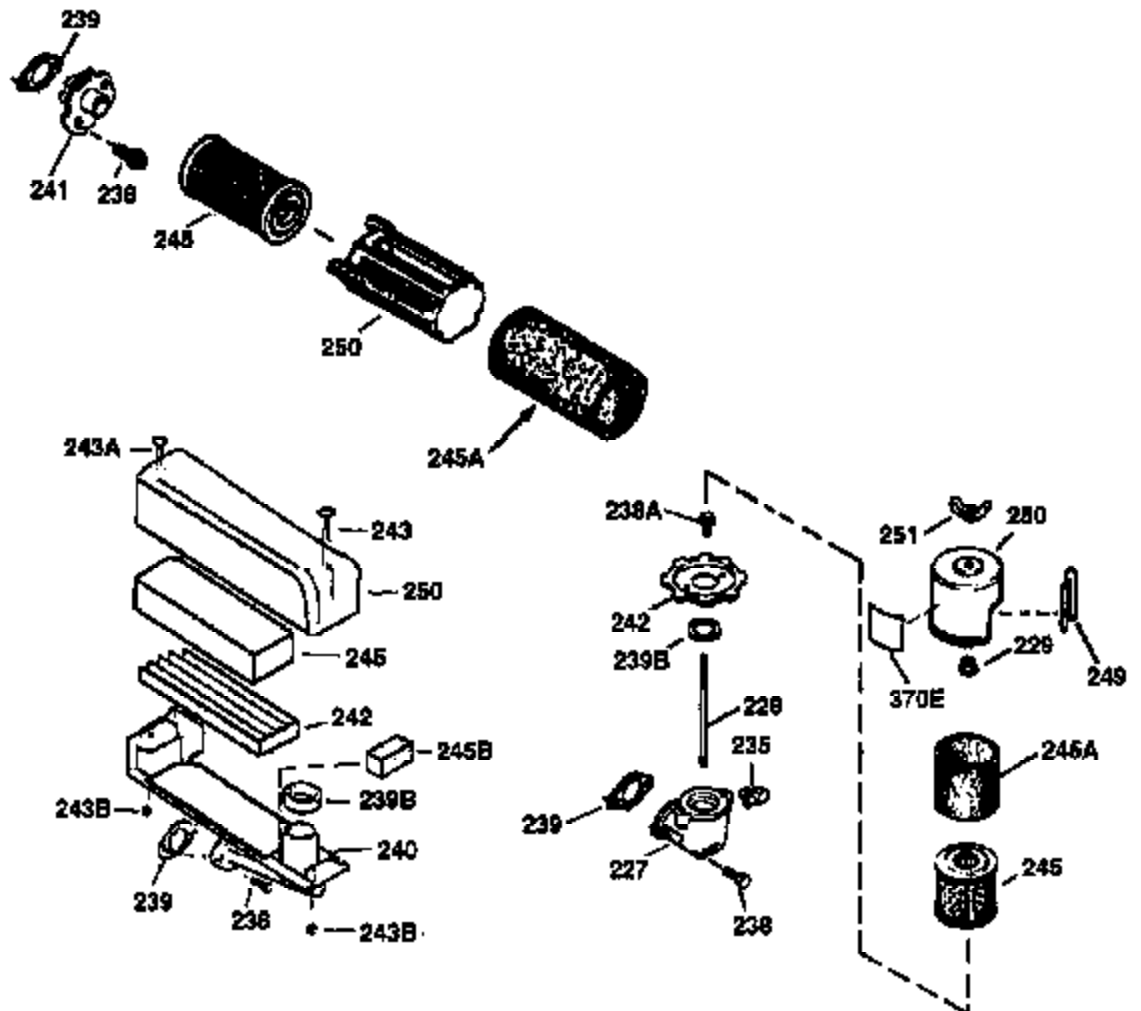

ILLUSTRATION SHOWS TYPICAL PARTS ONLY. ORDER BY PART NUMBER. PARTS NOT LISTED ARE SUPPLIED BY OEM.

VIEW 3 OF 3

Ref #	Part Number	Qty	Description
90	611112	1	Flywheel
238	650806	2	Screw, 10-32 x 5/8"
239	34338	1	* Air Cleaner Gasket
240	34858	1	Air Cleaner Body
245	34340	1	Air Cleaner Filter
250	34341B	1	Air Cleaner Cover
275	391019	1	Muffler
276	33753	1	Locking Plate
277	650795	2	Screw, 1/4-20 x 2-1/4"