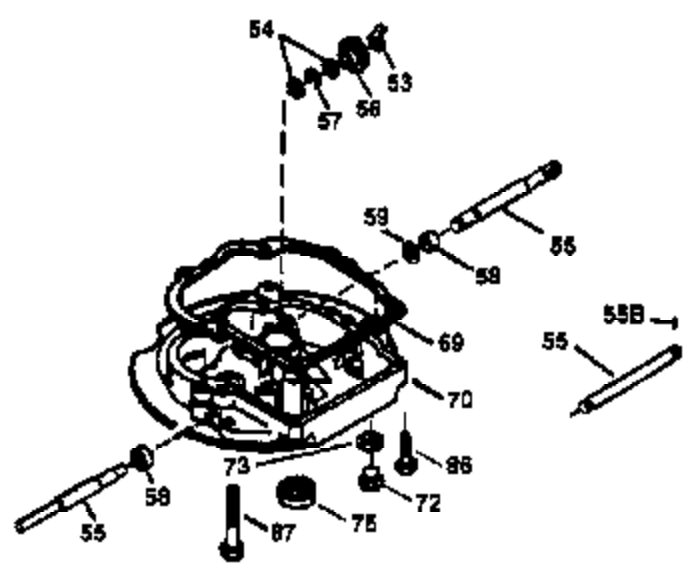

ILLUSTRATION SHOWS TYPICAL PARTS ONLY. ORDER BY PART NUMBER. PARTS NOT LISTED ARE SUPPLIED BY OEM.

VIEW 2 OF 3

Ref #	Part Number	Qty	Description
19	36281	1	Extension Spring
69	35261	1	Mounting Flange Gasket
70	34311D	1	Mounting Flange (Incl. 72 thru 83)
72	36083	1	Oil Drain Plug
75	27897	1	Oil Seal
86	650488	6	Screw, 1/4-20 x 1-1/4"
182	6201	2	Screw, 1/4-28 x 7/8"
185	31384A	1	Intake Pipe (Incl. 224)
186	34337	1	Governor Link
223	650451	2	Screw, 1/4-20 x 1"
238	650806	2	Screw, 10-32 x 5/8"
239	34338	1	* Air Cleaner Gasket
245	34340	1	Air Cleaner Filter
250	34341B	1	Air Cleaner Cover
287	650926	2	Screw, 8-32 x 21/64"
298	28763	3	Screw, 10-32 x 35/64"
300	34476A	1	Fuel Tank (Incl. 292 & 301)
301	33032	1	Fuel Cap
390	590688	1	Rewind Starter