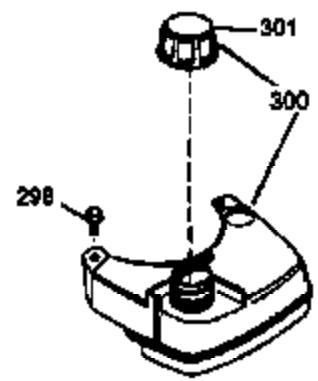

ILLUSTRATION SHOWS TYPICAL PARTS ONLY. ORDER BY PART NUMBER. PARTS NOT LISTED ARE SUPPLIED BY OEM.

VIEW 2 OF 3

Ref #	Part Number	Qty	Description
19	36281	1	Extension Spring
69	35261	1	Mounting Flange Gasket
70	34311D	1	Mounting Flange (Incl. 72 thru 83)
72	36083	1	Oil Drain Plug
75	27897	1	Oil Seal
86	650488	6	Screw, 1/4-20 x 1-1/4"
182	6201	2	Screw, 1/4-28 x 7/8"
185	31384A	1	Intake Pipe (Incl. 224)
186	34337	1	Governor Link
223	650451	2	Screw, 1/4-20 x 1"
238	650806	2	Screw, 10-32 x 5/8"
239	34338	1	* Air Cleaner Gasket
245	34340	1	Air Cleaner Filter
250	34341B	1	Air Cleaner Cover
287	650926	2	Screw, 8-32 x 21/64"
298	28763	3	Screw, 10-32 x 35/64"
300	34476A	1	Fuel Tank (Incl. 292 & 301)
301	33032	1	Fuel Cap
390	590688	1	Rewind Starter