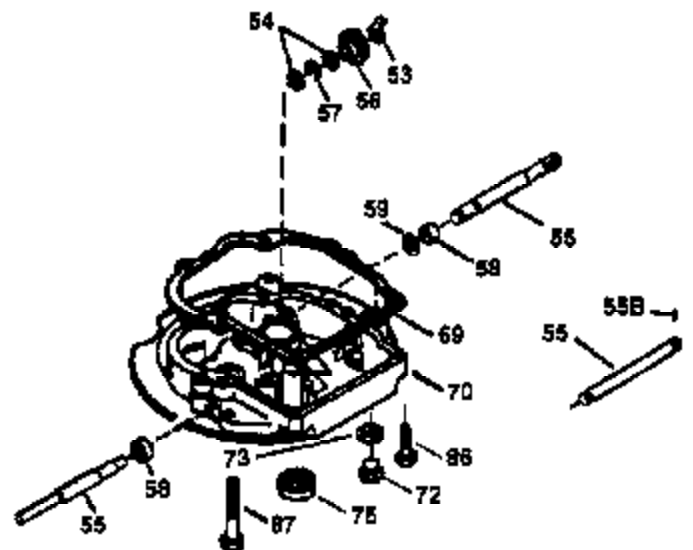

ILLUSTRATION SHOWS TYPICAL PARTS ONLY. ORDER BY PART NUMBER. PARTS NOT LISTED ARE SUPPLIED BY OEM.

VIEW 2 OF 3

Ref #	Part Number	Qty	Description
19	36281	1	Extension Spring
69	35261	1	Mounting Flange Gasket
70	34311D	1	Mounting Flange (Incl. 72 thru 83)
72	36083	1	Oil Drain Plug
75	27897	1	Oil Seal
86	650488	6	Screw, 1/4-20 x 1-1/4"
182	6201	2	Screw, 1/4-28 x 7/8"
185	31384A	1	Intake Pipe (Incl. 224)
186	34337	1	Governor Link
223	650451	2	Screw, 1/4-20 x 1"
238	650806	2	Screw, 10-32 x 5/8"
239	34338	1	* Air Cleaner Gasket
245	34340	1	Air Cleaner Filter
250	34341B	1	Air Cleaner Cover
287	650926	2	Screw, 8-32 x 21/64"
298	28763	3	Screw, 10-32 x 35/64"
300	34476A	1	Fuel Tank (Incl. 292 & 301)
301	33032	1	Fuel Cap
390	590688	1	Rewind Starter