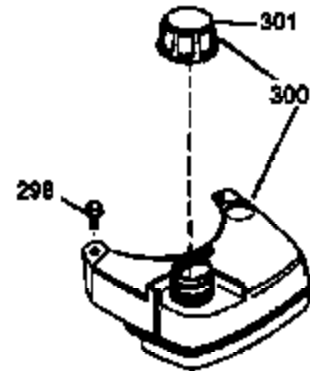

ILLUSTRATION SHOWS TYPICAL PARTS ONLY. ORDER BY PART NUMBER. PARTS NOT LISTED ARE SUPPLIED BY OEM.

VIEW 2 OF 3

Ref #	Part Number	Qty	Description
19	36281	1	Extension Spring
69	35261	1	Mounting Flange Gasket
70	34311D	1	Mounting Flange (Incl. 72 thru 83)
72	36083	1	Oil Drain Plug
75	27897	1	Oil Seal
86	650488	6	Screw, 1/4-20 x 1-1/4"
182	6201	2	Screw, 1/4-28 x 7/8"
185	31384A	1	Intake Pipe (Incl. 224)
186	34337	1	Governor Link
223	650451	2	Screw, 1/4-20 x 1"
238	650806	2	Screw, 10-32 x 5/8"
239	34338	1	* Air Cleaner Gasket
245	34340	1	Air Cleaner Filter
250	34341B	1	Air Cleaner Cover
287	650926	2	Screw, 8-32 x 21/64"
298	28763	3	Screw, 10-32 x 35/64"
300	34476A	1	Fuel Tank (Incl. 292 & 301)
301	33032	1	Fuel Cap
390	590688	1	Rewind Starter