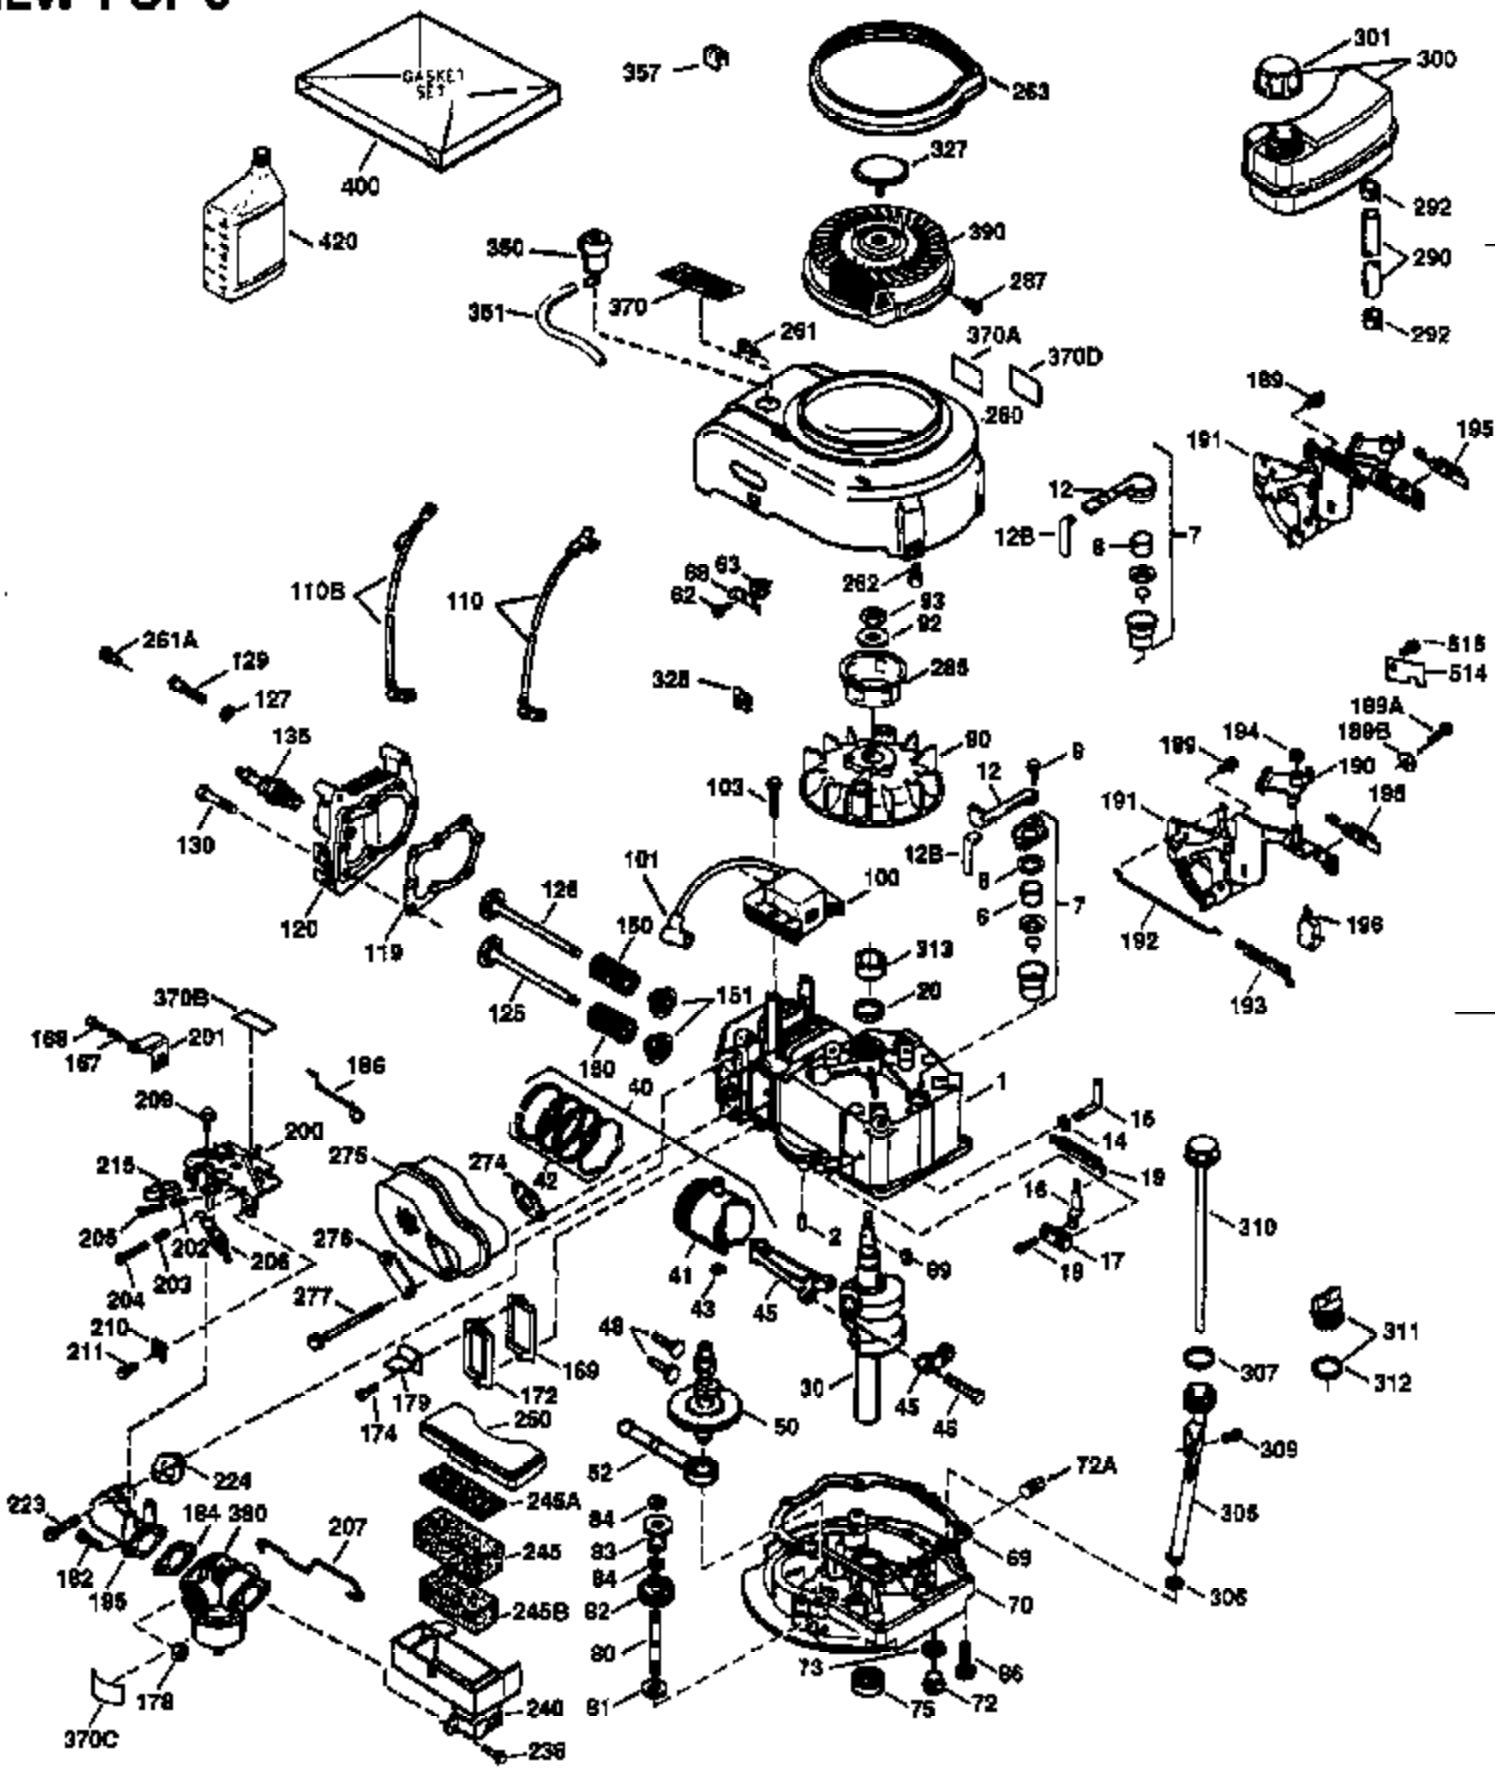

ILLUSTRATION SHOWS TYPICAL PARTS ONLY. ORDER BY PART NUMBER. PARTS NOT LISTED ARE SUPPLIED BY OEM.

VIEW 1 OF 3

Ref #	Part Number	Qty	Description
1	36478	1	Cylinder (Incl. 2 & 20)
2	26727	2	Dowel Pin
6	33734	1	Breather Element
7	34214A	1	Breather Ass'y. (Incl. 6, 8, 9 & 12)
8	33735	1	* Breather Gasket
9	30200	2	Screw, 10-24 x 9/16"
12	33886	1	Breather Tube
14	28277	1	Washer
15	30589	1	Governor Rod (Incl. 14)
16	31383A	1	Governor Lever
17	31335	1	Governor Lever Clamp
18	650548	1	Screw, 8-32 x 5/16"
19	36281	1	Extension Spring
20	32600	1	Oil Seal
30	36215A	1	Crankshaft
40	36073	1	Piston, Pin & Ring Set (Std.)
40	36074	1	Piston, Pin & Ring Set (.010" OS)
40	36075	1	Piston, Pin & Ring Set (.020" OS)
41	36070	1	Piston & Pin Ass'y. (Std.) (Incl. 43)
41	36071	1	Piston & Pin Ass'y. (.010" OS) (Incl. 43)
41	36072	1	Piston & Pin Ass'y. (.020" OS) (Incl. 43)
42	36076	1	Ring Set (Std.)
42	36077	1	Ring Set (.010" OS)
42	36078	1	Ring Set (.020" OS)
43	20381	2	Piston Pin Retaining Ring
45	30963B	1	Connecting Rod Ass'y. (Incl. 46)
46	32610A	2	Connecting Rod Bolt
48	27241	2	Valve Lifter
50	35992	1	Camshaft (MCR)
52	29914	1	Oil Pump Ass'y.
69	35261	1	Mounting Flange Gasket
70	34311D	1	Mounting Flange (Incl. 72 thru 83)
72	36083	1	Oil Drain Plug
75	27897	1	Oil Seal
80	30574A	1	Governor Shaft
81	30590A	1	Washer
82	30591	1	Governor Gear Ass'y. (Incl. 81)
83	30588A	1	Governor Spool
86	650488	6	Screw, 1/4-20 x 1-1/4"
89	611004	1	Flywheel Key
90	611112	1	Flywheel
92	650815	1	Belleville Washer
93	650816	1	Flywheel Nut
100	34443A	1	Solid State Ignition
101	610118	1	Spark Plug Cover
103	650814	2	Screw, Torx T-15, 10-24 x 1"
110	36230	1	Ground Wire
119	36477	1	* Cylinder Head Gasket
120	36476	1	Cylinder Head
125	36471	1	Exhaust Valve (Std.) (Incl. 151)
125	36472	1	Exhaust Valve (1/32" OS) (Incl. 151)
126	29314B	1	Intake Valve (Std.) (Incl. 151)
126	29315C	1	Intake Valve (1/32" OS) (Incl. 151)
130	6021A	8	Screw, 5/16-18 x 1-1/2"
135	35395	1	Resistor Spark Plug (RJ19LM)
150	35991	2	Valve Spring
151	31673	2	Valve Spring Cap
169	27234A	1	* Valve Cover Gasket