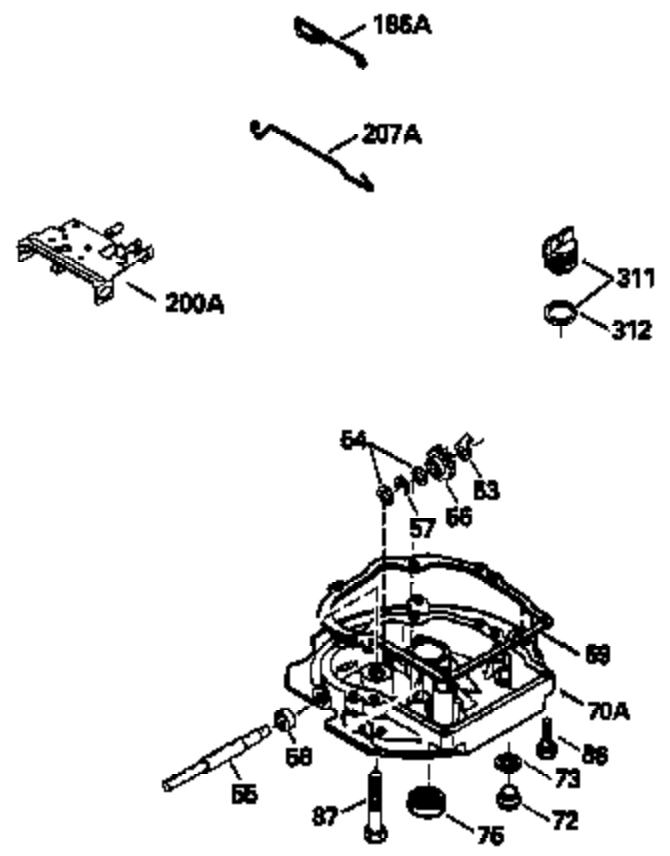

ILLUSTRATION SHOWS TYPICAL PARTS ONLY. ORDER BY PART NUMBER. PARTS NOT LISTED ARE SUPPLIED BY OEM.

Ref #	Part Number	Qty	Description
40	36073	1	Piston, Pin & Ring Set (Std.)
40	36074	1	Piston, Pin & Ring Set (.010" OS)
40	36075	1	Piston, Pin & Ring Set (.020" OS)
69	35261	1	Mounting Flange Gasket
72	36083	1	Oil Drain Plug
75	27897	1	Oil Seal
86	650488	6	Screw, 1/4-20 x 1-1/4"
238	650806	2	Screw, 10-32 x 5/8"
239	34338	1	* Air Cleaner Gasket
240	34858	1	Air Cleaner Body
250	34341B	1	Air Cleaner Cover
260	35484	1	Blower Housing
275	36473	1	Muffler (Incl. 277)
298	28763	3	Screw, 10-32 x 35/64"
300	34476A	1	Fuel Tank (Incl. 292 & 301)
301	33032	1	Fuel Cap
370A	36261	1	Lubrication Decal
380	632646	1	Carburetor (Incl. 184)