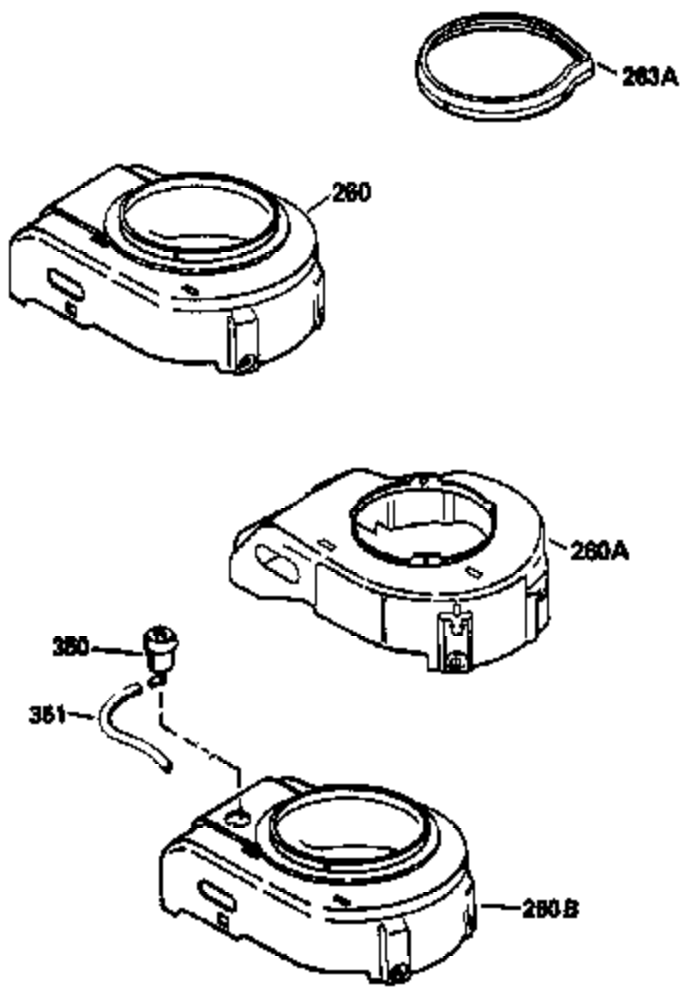

ILLUSTRATION SHOWS TYPICAL PARTS ONLY. ORDER BY PART NUMBER. PARTS NOT LISTED ARE SUPPLIED BY OEM.

Ref #	Part Number	Qty	Description
40	36073	1	Piston, Pin & Ring Set (Std.)
40	36074	1	Piston, Pin & Ring Set (.010" OS)
40	36075	1	Piston, Pin & Ring Set (.020" OS)
69	35261	1	Mounting Flange Gasket
72	36083	1	Oil Drain Plug
75	27897	1	Oil Seal
86	650488	6	Screw, 1/4-20 x 1-1/4"
238	650806	2	Screw, 10-32 x 5/8"
239	34338	1	* Air Cleaner Gasket
240	34858	1	Air Cleaner Body
250	34341B	1	Air Cleaner Cover
260	35484	1	Blower Housing
275	36473	1	Muffler (Incl. 277)
298	28763	3	Screw, 10-32 x 35/64"
300	34476A	1	Fuel Tank (Incl. 292 & 301)
301	33032	1	Fuel Cap
370A	36261	1	Lubrication Decal
380	632646	1	Carburetor (Incl. 184)