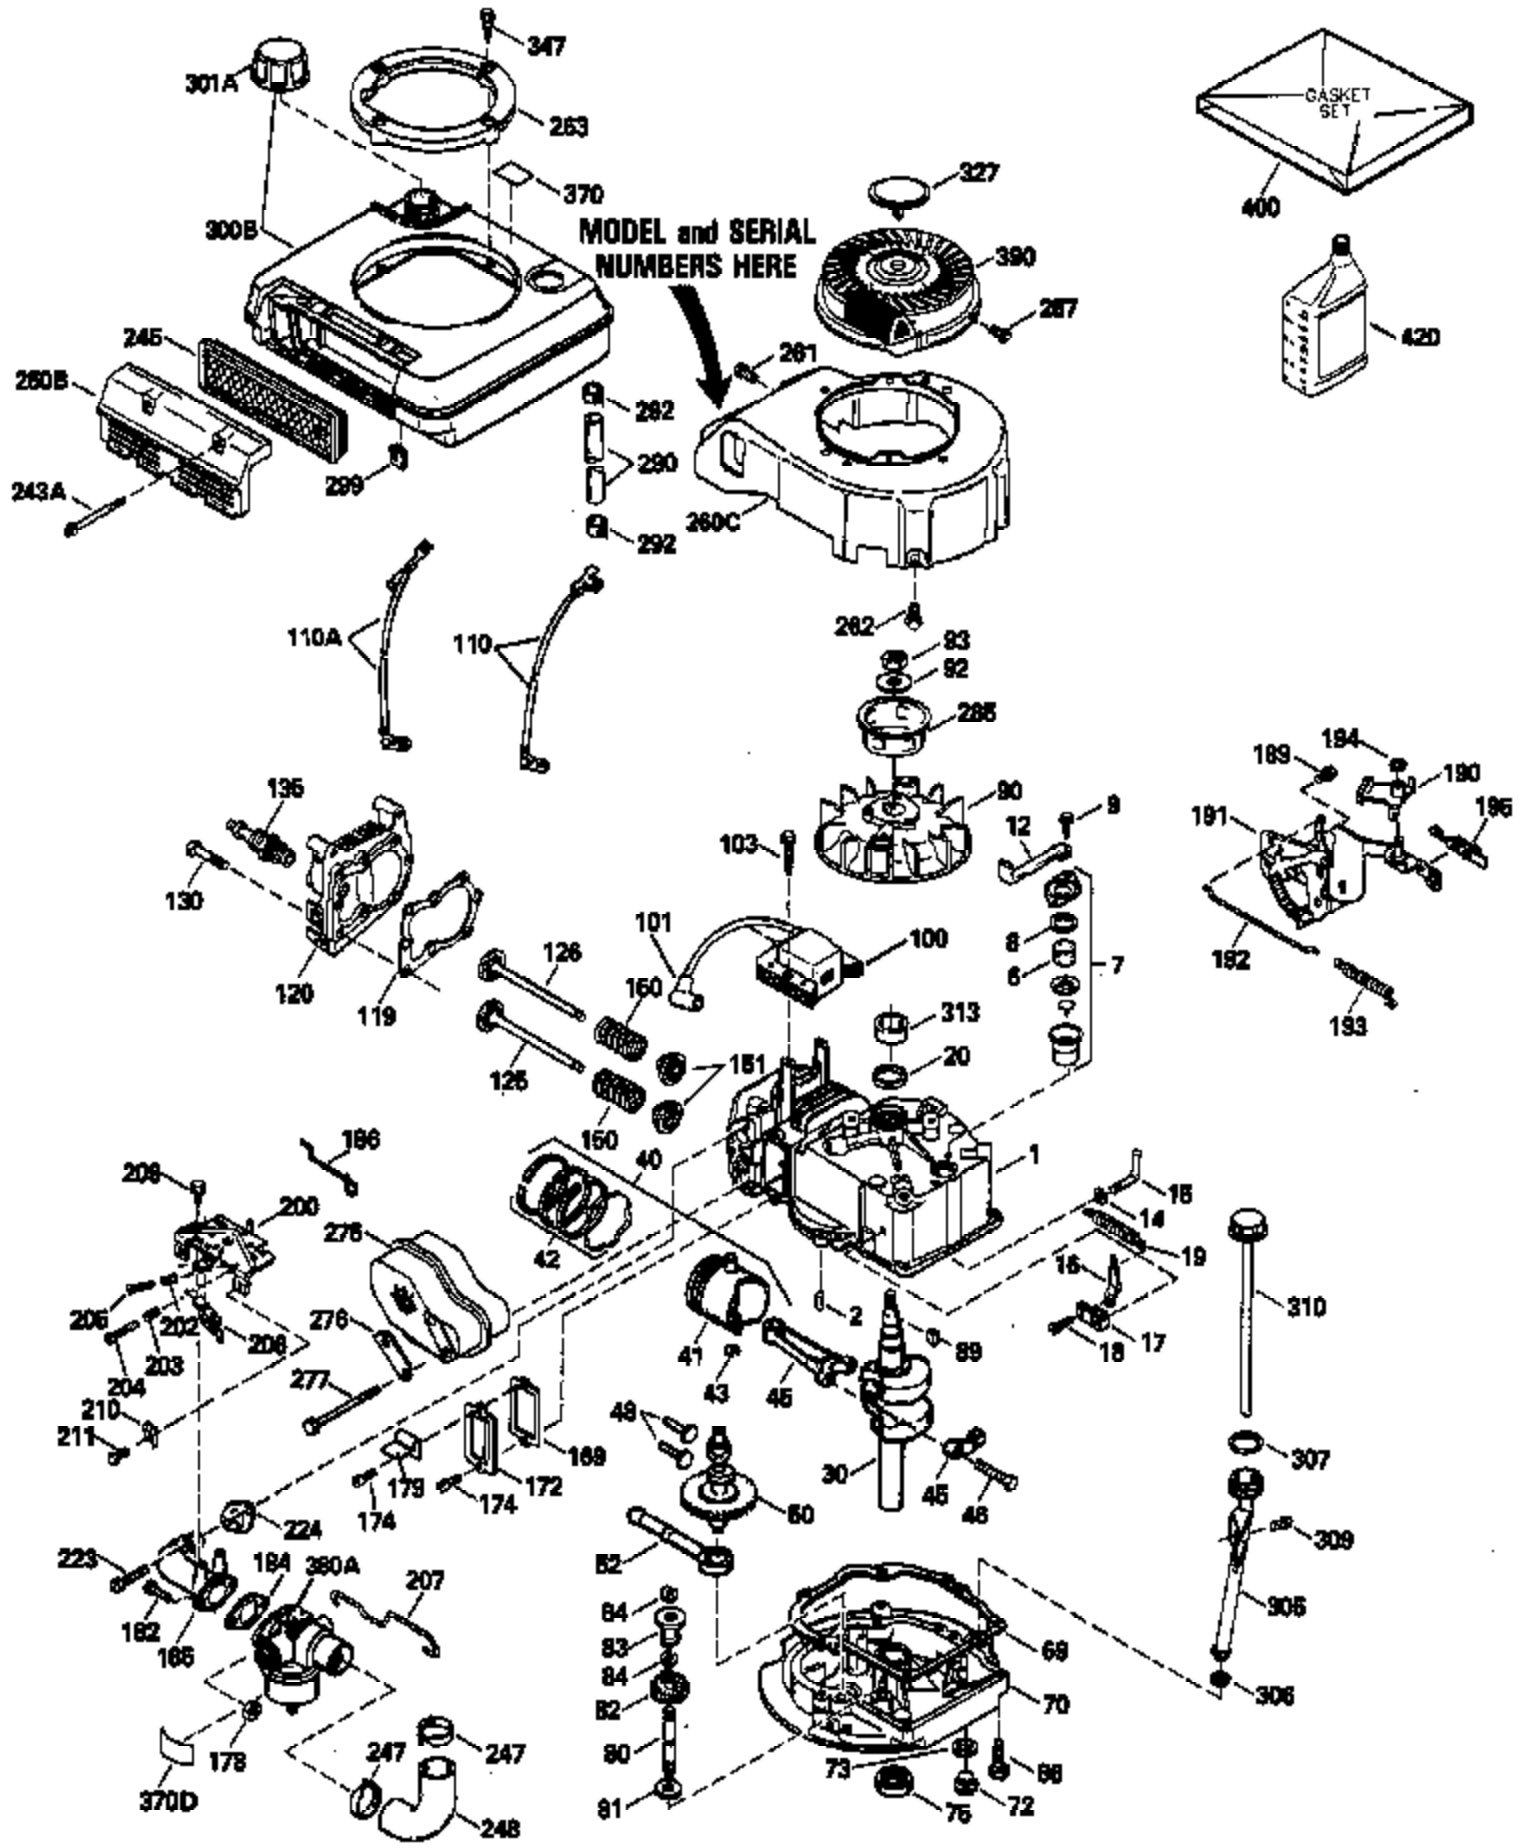

ILLUSTRATION SHOWS TYPICAL PARTS ONLY. ORDER BY PART NUMBER. PARTS NOT LISTED ARE SUPPLIED BY OEM.

Ref #	Part Number	Qty	Description
1	36478A	1	Cylinder (Incl. 2,7,20 & 125)
2	26727	2	Dowel Pin
6	33734	1	Breather Element
7	36557	1	Breather Body Ass'y. (Incl. 6 & 12)
12	36558	1	Breather Cover & Tube
14	28277	1	Washer
15	30589	1	Governor Rod (Incl. 14)
16	31383A	1	Governor Lever
17	31335	1	Governor Lever Clamp
18	650548	1	Screw, 8-32 x 5/16"
19	36281	1	Extension Spring
20	32600	1	Oil Seal
30	36215A	1	Crankshaft
40	36073	1	Piston, Pin & Ring Set (Std.)
40	36074	1	Piston, Pin & Ring Set (.010" OS)
40	36075	1	Piston, Pin & Ring Set (.020" OS)
41	36070	1	Piston & Pin Ass'y. (Std.) (Incl. 43)
41	36071	1	Piston & Pin Ass'y. (.010" OS) (Incl. 43)
41	36072	1	Piston & Pin Ass'y. (.020" OS) (Incl. 43)
42	36076	1	Ring Set (Std.)
42	36077	1	Ring Set (.010" OS)
42	36078	1	Ring Set (.020" OS)
43	20381	2	Piston Pin Retaining Ring
45	30963B	1	Connecting Rod Ass'y. (Incl. 46)
46	32610A	2	Connecting Rod Bolt
48	27241	2	Valve Lifter
50	35992	1	Camshaft (MCR)
52	29914	1	Oil Pump Ass'y.
69	35261	1	Mounting Flange Gasket
70	34311D	1	Mounting Flange (Incl. 72 thru 83)
72	36083	1	Oil Drain Plug
75	27897	1	Oil Seal
80	30574A	1	Governor Shaft
81	30590A	1	Washer
82	30591	1	Governor Gear Ass'y. (Incl. 81)
83	30588A	1	Governor Spool
86	650488	6	Screw, 1/4-20 x 1-1/4"
89	611004	1	Flywheel Key
90	611112	1	Flywheel
92	650815	1	Belleville Washer
93	650816	1	Flywheel Nut
100	34443A	1	Solid State Ignition
101	610118	1	Spark Plug Cover
103	651007	2	Screw, Torx T-15, 10-24 x 15/16"
110	36230	1	Ground Wire
119	36477	1	* Cylinder Head Gasket
120	36476	1	Cylinder Head
125	36471	1	Exhaust Valve (Std.) (Incl. 151)
125	36472	1	Exhaust Valve (1/32" OS) (Incl. 151)
126	29314B	1	Intake Valve (Std.) (Incl. 151)
126	29315C	1	Intake Valve (1/32" OS) (Incl. 151)
130	6021A	8	Screw, 5/16-18 x 1-1/2"
135	35395	1	Resistor Spark Plug (RJ19LM)
150	35991	2	Valve Spring
151	31673	2	Valve Spring Cap
169	27234A	1	* Valve Cover Gasket
172	32755	1	Valve Cover
174	30200	2	Screw, 10-24 x 9/16"