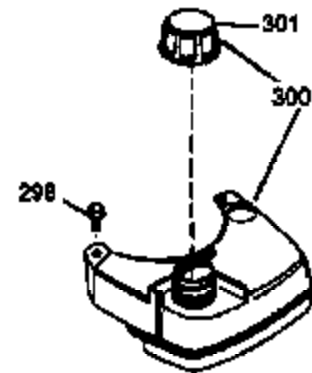

ILLUSTRATION SHOWS TYPICAL PARTS ONLY. ORDER BY PART NUMBER. PARTS NOT LISTED ARE SUPPLIED BY OEM.

VIEW 2 OF 3

Ref #	Part Number	Qty	Description
19	36281	1	Extension Spring
69	35261	1	Mounting Flange Gasket
70	34311D	1	Mounting Flange (Incl. 72 thru 83)
72	36083	1	Oil Drain Plug
75	27897	1	Oil Seal
86	650488	6	Screw, 1/4-20 x 1-1/4"
182	6201	2	Screw, 1/4-28 x 7/8"
185	31384A	1	Intake Pipe (Incl. 224)
186	34337	1	Governor Link
223	650451	2	Screw, 1/4-20 x 1"
238	650806	2	Screw, 10-32 x 5/8"
239	34338	1	* Air Cleaner Gasket
245	34340	1	Air Cleaner Filter
250	34341B	1	Air Cleaner Cover
287	650926	2	Screw, 8-32 x 21/64"
298	28763	3	Screw, 10-32 x 35/64"
300	34476A	1	Fuel Tank (Incl. 292 & 301)
301	33032	1	Fuel Cap
390	590688	1	Rewind Starter