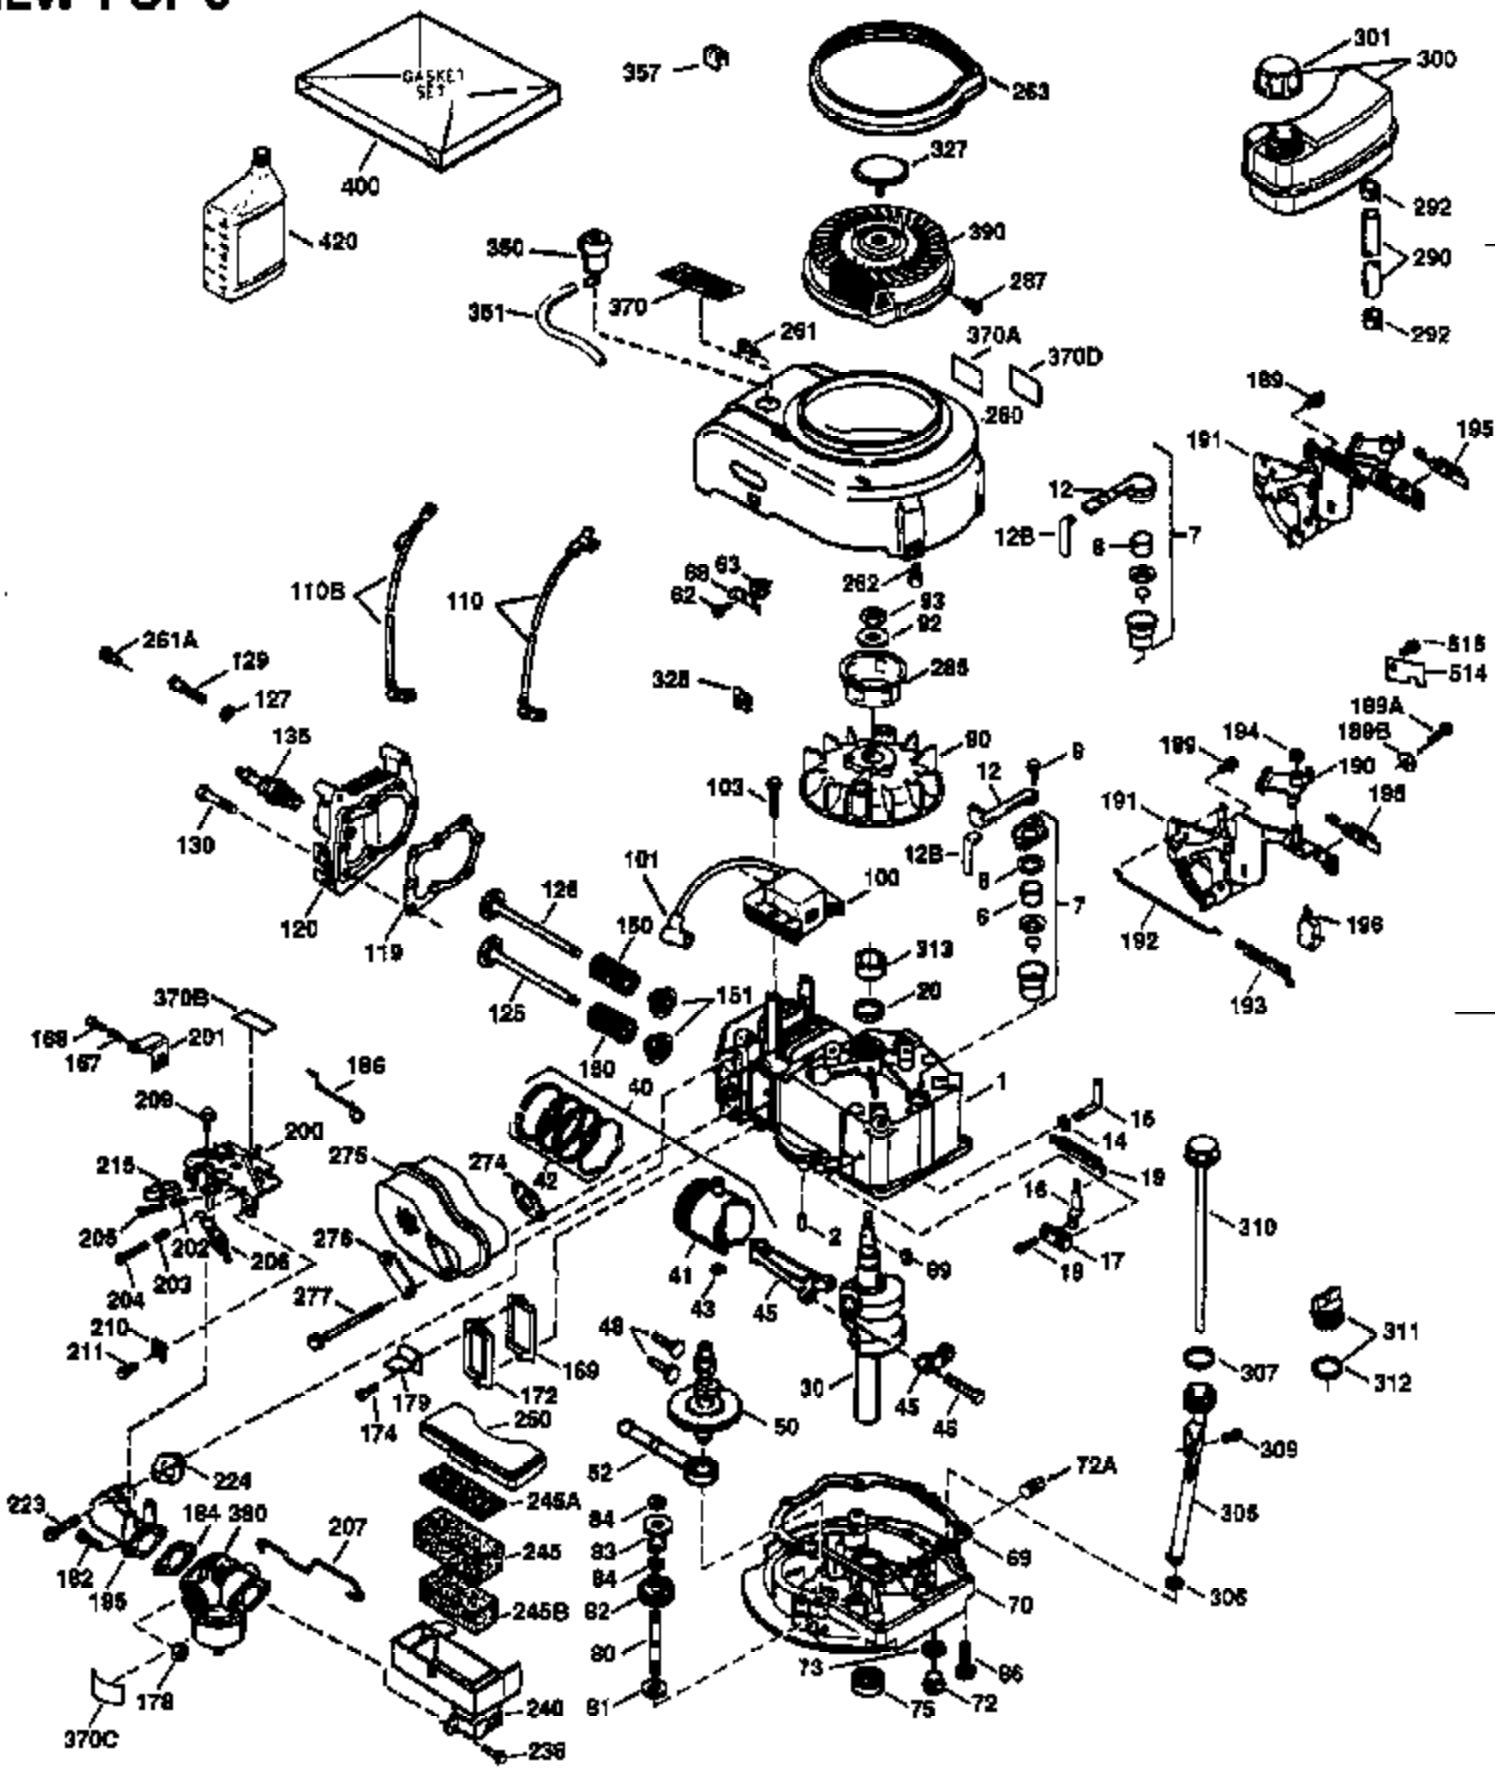

ILLUSTRATION SHOWS TYPICAL PARTS ONLY. ORDER BY PART NUMBER. PARTS NOT LISTED ARE SUPPLIED BY OEM.

VIEW 1 OF 3

Ref #	Part Number	Qty	Description
1	36502	1	Cylinder (Incl. 2 & 20)
2	26727	2	Dowel Pin
6	33734	1	Breather Element
7	34214A	1	Breather Ass'y. (Incl. 6, 8, 9 & 12)
8	33735	1	* Breather Gasket
9	30200	2	Screw, 10-24 x 9/16"
12	33886	1	Breather Tube
14	28277	1	Washer
15	30589	1	Governor Rod (Incl. 14)
16	31383A	1	Governor Lever
17	31335	1	Governor Lever Clamp
18	650548	1	Screw, 8-32 x 5/16"
19	36281	1	Extension Spring
20	32600	1	Oil Seal
30	36430	1	Crankshaft
40	36073	1	Piston, Pin & Ring Set (Std.)
40	36074	1	Piston, Pin & Ring Set (.010" OS)
40	36075	1	Piston, Pin & Ring Set (.020" OS)
41	36070	1	Piston & Pin Ass'y. (Std.) (Incl. 43)
41	36071	1	Piston & Pin Ass'y. (.010" OS) (Incl. 43)
41	36072	1	Piston & Pin Ass'y. (.020" OS) (Incl. 43)
42	36076	1	Ring Set (Std.)
42	36077	1	Ring Set (.010" OS)
42	36078	1	Ring Set (.020" OS)
43	20381	2	Piston Pin Retaining Ring
45	30963B	1	Connecting Rod Ass'y. (Incl. 46)
46	32610A	2	Connecting Rod Bolt
48	27241	2	Valve Lifter
50	35992	1	Camshaft (MCR)
52	29914	1	Oil Pump Ass'y.
69	35261	1	Mounting Flange Gasket
70	34311D	1	Mounting Flange (Incl. 72 thru 83)
72	36083	1	Oil Drain Plug
75	27897	1	Oil Seal
80	30574A	1	Governor Shaft
81	30590A	1	Washer
82	30591	1	Governor Gear Ass'y. (Incl. 81)
83	30588A	1	Governor Spool
86	650488	6	Screw, 1/4-20 x 1-1/4"
89	611004	1	Flywheel Key
90	611112	1	Flywheel
92	650815	1	Belleville Washer
93	650816	1	Flywheel Nut
100	34443A	1	Solid State Ignition
101	610118	1	Spark Plug Cover
103	650814	2	Screw, Torx T-15, 10-24 x 1"
110	36230	1	Ground Wire
119	36477	1	* Cylinder Head Gasket
120	36476	1	Cylinder Head
125	36471	1	Exhaust Valve (Std.) (Incl. 151)
125	36472	1	Exhaust Valve (1/32" OS) (Incl. 151)
126	29314B	1	Intake Valve (Std.) (Incl. 151)
126	29315C	1	Intake Valve (1/32" OS) (Incl. 151)
130	6021A	8	Screw, 5/16-18 x 1-1/2"
135	35395	1	Resistor Spark Plug (RJ19LM)
150	35991	2	Valve Spring
151	31673	2	Valve Spring Cap
169	27234A	1	* Valve Cover Gasket