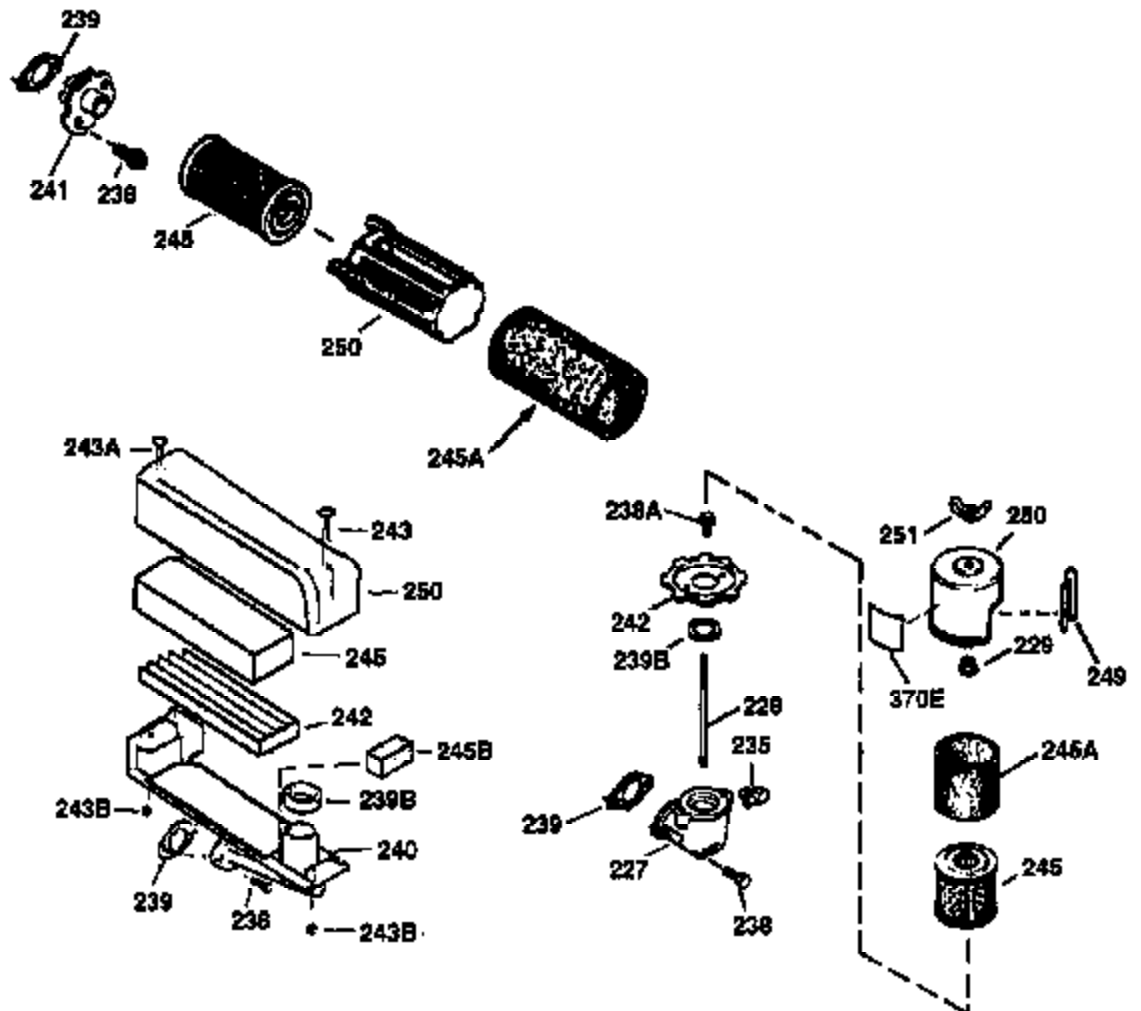

ILLUSTRATION SHOWS TYPICAL PARTS ONLY. ORDER BY PART NUMBER. PARTS NOT LISTED ARE SUPPLIED BY OEM.

VIEW 3 OF 3

Ref #	Part Number	Qty	Description
90	611112	1	Flywheel
238	650806	2	Screw, 10-32 x 5/8"
239	34338	1	* Air Cleaner Gasket
240	34858	1	Air Cleaner Body
245	34340	1	Air Cleaner Filter
250	34341B	1	Air Cleaner Cover