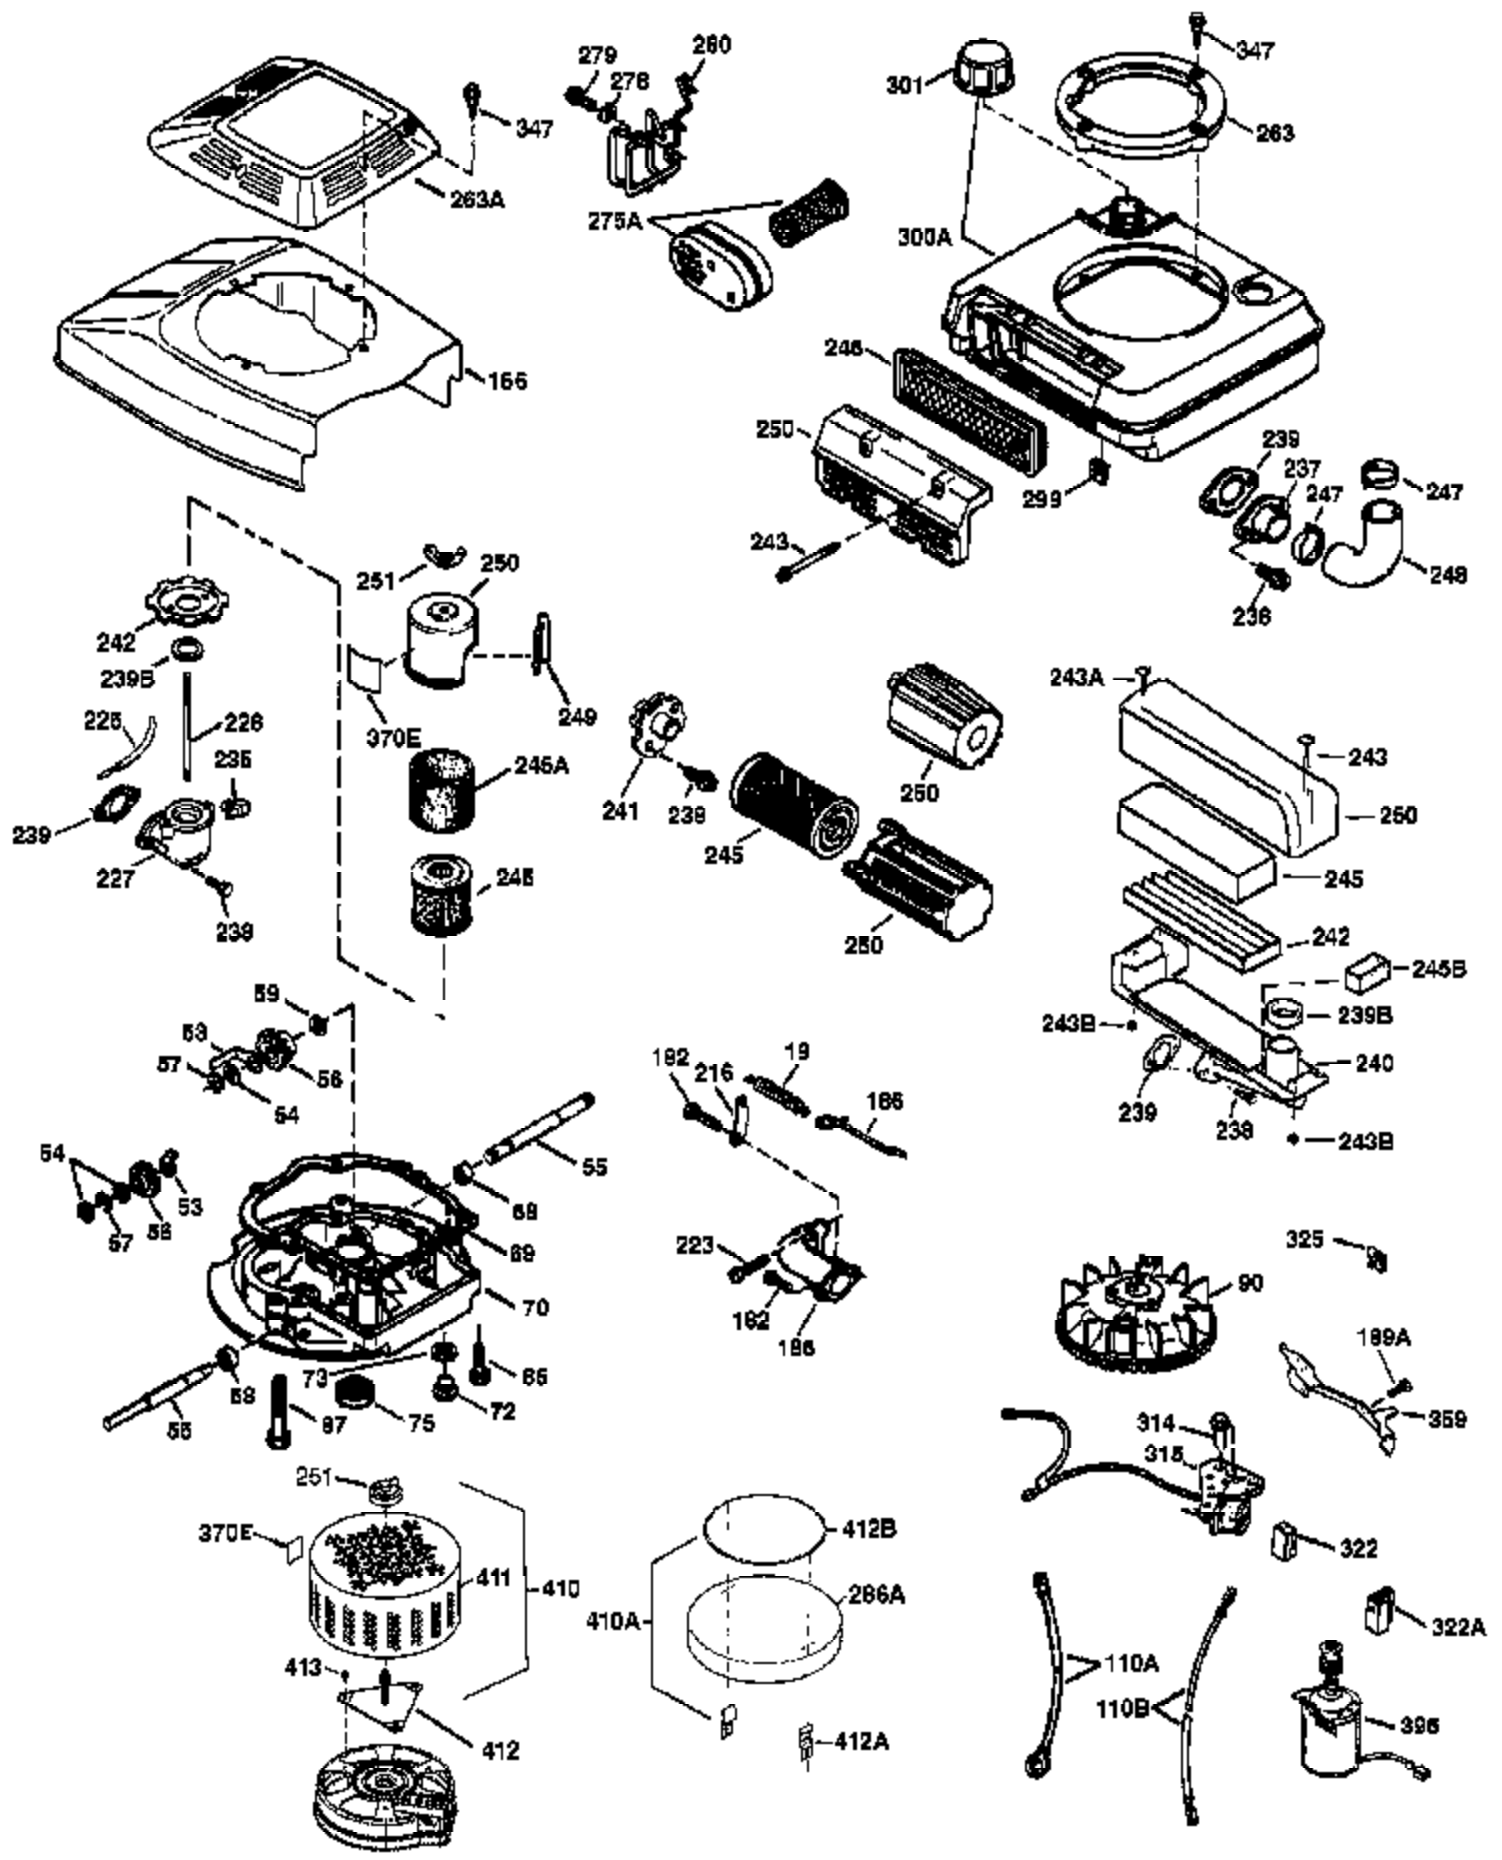

Ref #	Part Number	Qty	Description
19	36281	1	Extension Spring
69	35261	1	Mounting Flange Gasket
70	34311D	1	Mounting Flange (Incl. 72 thru 83)
72	36083	1	Oil Drain Plug
75	27897	1	Oil Seal
86	650488	6	Screw, 1/4-20 x 1-1/4"
90	611112	1	Flywheel
182	6201	2	Screw, 1/4-28 x 7/8"
185	31384A	1	Intake Pipe (Incl. 224)
186	34337	1	Governor Link
206	610973	1	Terminal
223	650451	2	Screw, 1/4-20 x 1"
238	650806	2	Screw, 10-32 x 5/8"
239	34338	1	* Air Cleaner Gasket
240	34858	1	Air Cleaner Body
245	34340	1	Air Cleaner Filter
250	34341B	1	Air Cleaner Cover
301	33032	1	Fuel Cap
325	29443	1	Spring Clip
380	632747	1	Carburetor (Incl. 184)