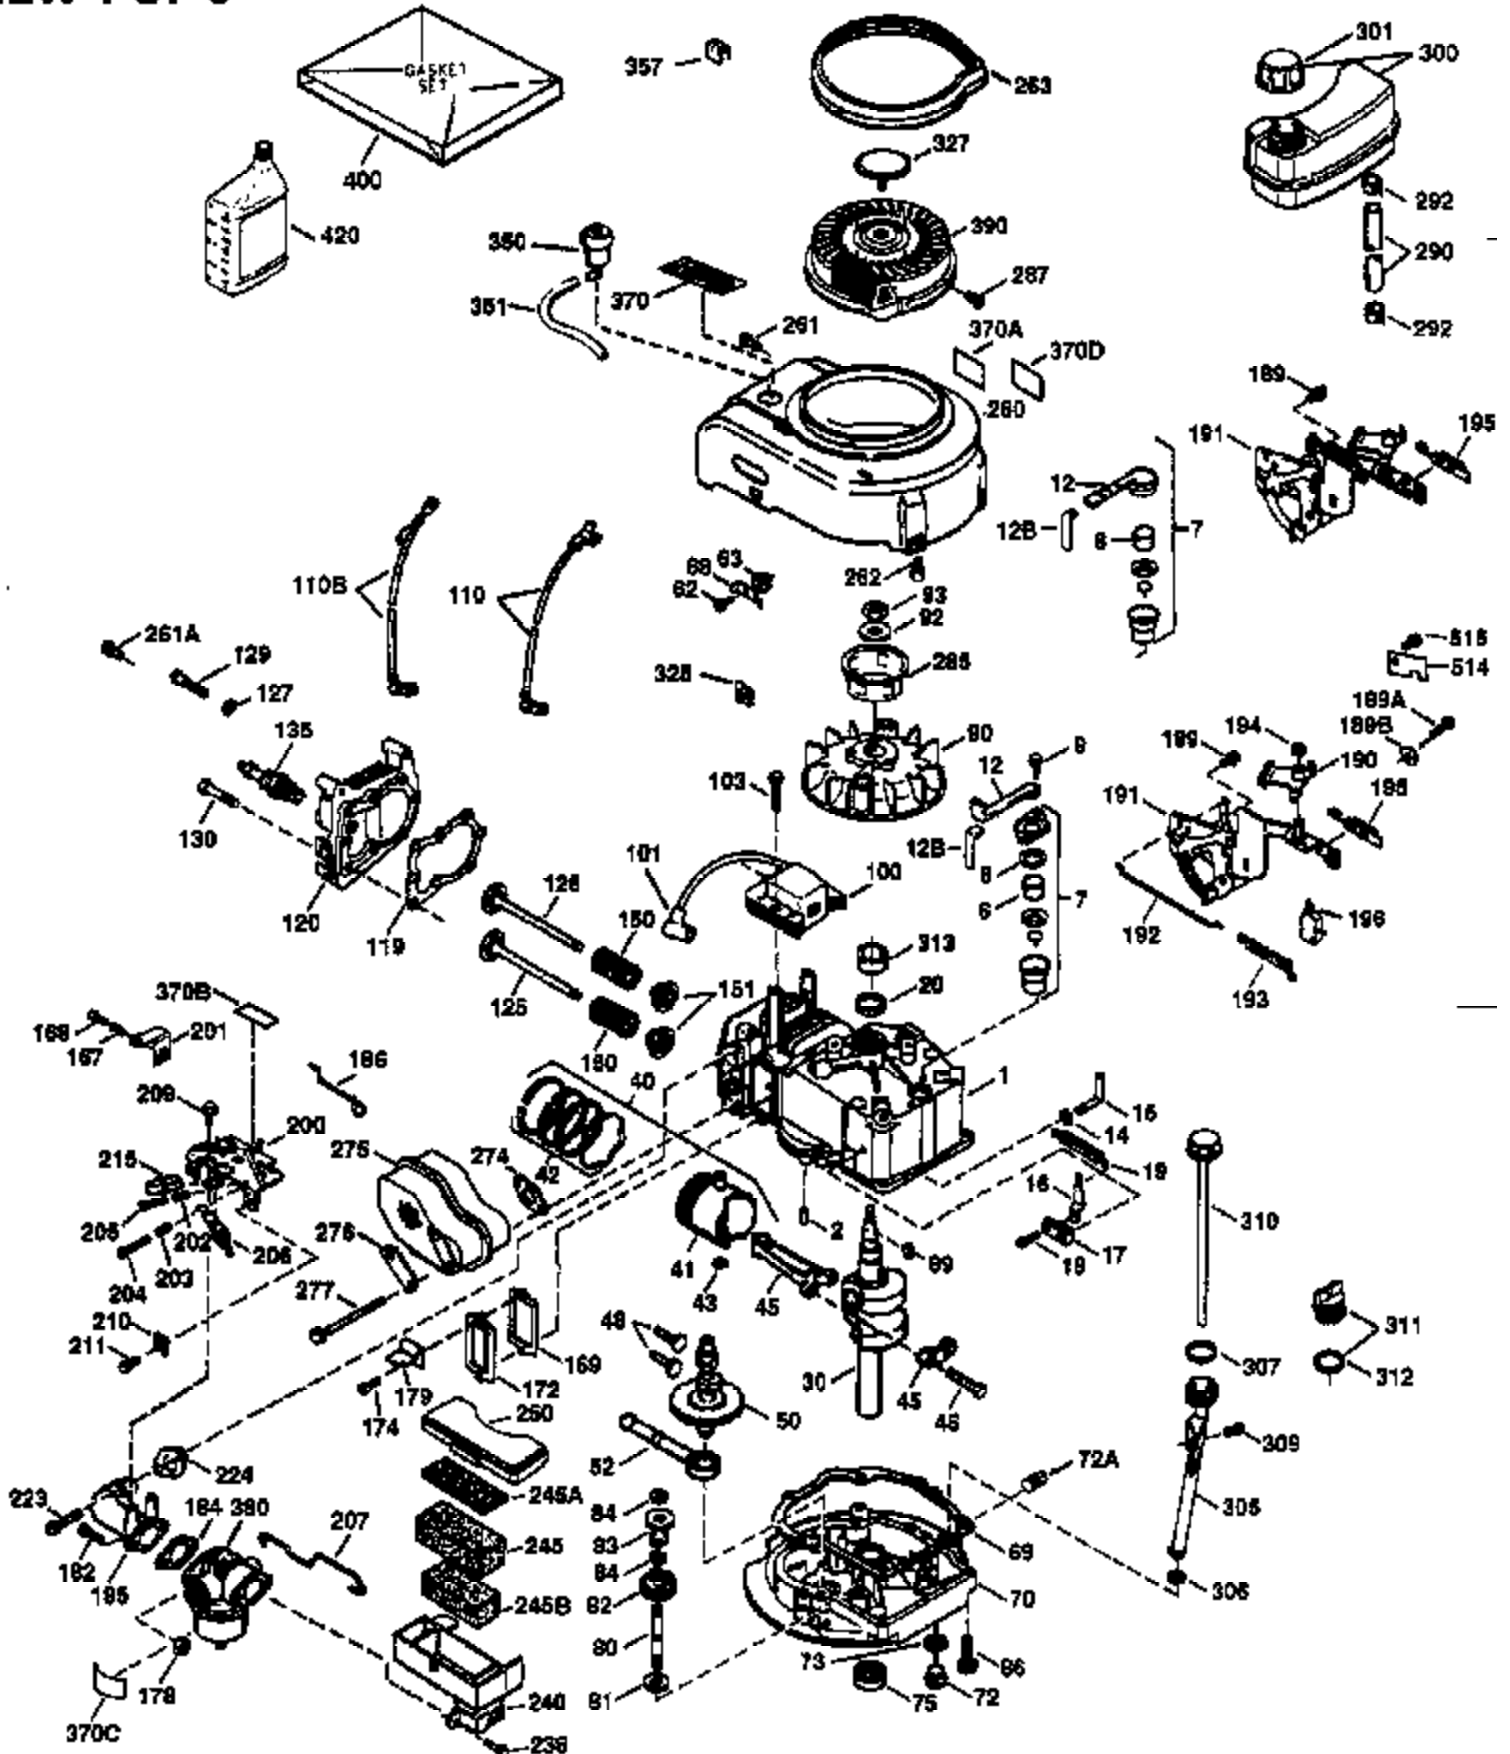

ILLUSTRATION SHOWS TYPICAL PARTS ONLY. ORDER BY PART NUMBER. PARTS NOT LISTED ARE SUPPLIED BY OEM.

VIEW 1 OF 3

Ref #	Part Number	Qty	Description
1	36265	1	Cylinder (Incl. 2 & 20)
2	26727	2	Dowel Pin
6	33734	1	Breather Element
7	34214A	1	Breather Ass'y. (Incl. 6, 8, 9, & 12)
8	33735	1	* Breather Gasket
9	30200	2	Screw, 10-24 x 9/16"
12	33886	1	Breather Tube
14	28277	1	Washer
15	30589	1	Governor Rod (Incl. 14)
16	31383A	1	Governor Lever
17	31335	1	Governor Lever Clamp
18	650548	1	Screw, 8-32 x 5/16"
19	35998	1	Extension Spring
20	32600	1	Oil Seal
30	36215A	1	Crankshaft
40	36073	1	Piston, Pin & Ring Set (Std.)
40	36074	1	Piston, Pin & Ring Set (.010" OS)
40	36075	1	Piston, Pin & Ring Set (.020" OS)
41	36070	1	Piston & Pin Ass'y. (Std.) (Incl. 43)
41	36071	1	Piston & Pin Ass'y. (.010" OS) (Incl. 43)
41	36072	1	Piston & Pin Ass'y. (.020" OS) (Incl. 43)
42	36076	1	Ring Set (Std.)
42	36077	1	Ring Set (.010" OS)
42	36078	1	Ring Set (.020" OS)
43	20381	2	Piston Pin Retaining Ring
45	30963B	1	Connecting Rod Ass'y. (Incl. 46)
46	32610A	2	Connecting Rod Bolt
48	27241	2	Valve Lifter
50	35992	1	Camshaft (MCR)
52	29914	1	Oil Pump Ass'y.
69	35261	1	Mounting Flange Gasket
70	32612B	1	Mounting Flange (Incl. 72 thru 83)
72	36083	1	Oil Drain Plug
75	27897	1	Oil Seal
80	30574A	1	Governor Shaft
81	30590A	1	Washer
82	30591	1	Governor Gear Ass'y. (Incl. 81)
83	30588A	1	Governor Spool
86	650488	6	Screw, 1/4-20 x 1-1/4"
89	611004	1	Flywheel Key
90	611112	1	Flywheel
92	650815	1	Belleville Washer
93	650816	1	Flywheel Nut
100	34443A	1	Solid State Ignition
101	610118	1	Spark Plug Cover
103	650814	2	Screw, Torx T-15, 10-24 x 1"
110	34961	1	Ground Wire
119	33554A	1	* Cylinder Head Gasket
120	34342	1	Cylinder Head
125	29313C	1	Exhaust Valve (Std.) (Incl. 151)
125	29315C	1	Exhaust Valve (1/32" OS) (Incl. 151)
126	29314B	1	Intake Valve (Std.) (Incl. 151)
126	29315C	1	Intake Valve (1/32" OS) (Incl. 151)
130	6021A	8	Screw, 5/16-18 x 1-1/2"
135	35395	1	Resistor Spark Plug (RJ19LM)
150	35991	2	Valve Spring
151	31673	2	Valve Spring Cap
169	27234A	1	* Valve Cover Gasket