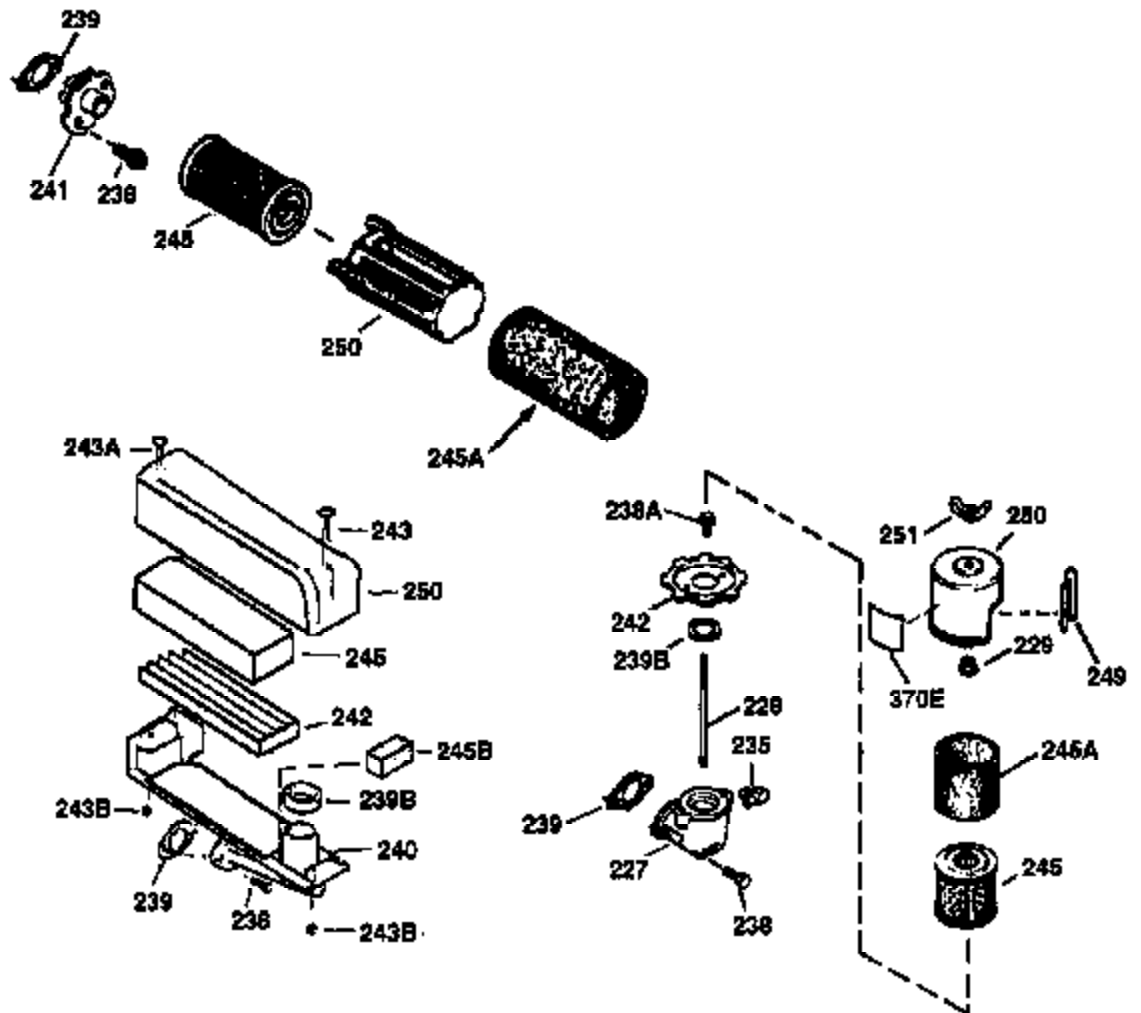

ILLUSTRATION SHOWS TYPICAL PARTS ONLY. ORDER BY PART NUMBER. PARTS NOT LISTED ARE SUPPLIED BY OEM.

VIEW 3 OF 3

Ref #	Part Number	Qty	Description
90	611123	1	Flywheel
238	650806	2	Screw, 10-32 x 5/8"
239	34338	1	* Air Cleaner Gasket
240	34858	1	Air Cleaner Body
245	34340	1	Air Cleaner Filter
250	34341B	1	Air Cleaner Cover
275	35603A	1	Muffler (Incl. 277)
276	33753	1	Locking Plate
277	650795	2	Screw, 1/4-20 x 2-1/4"