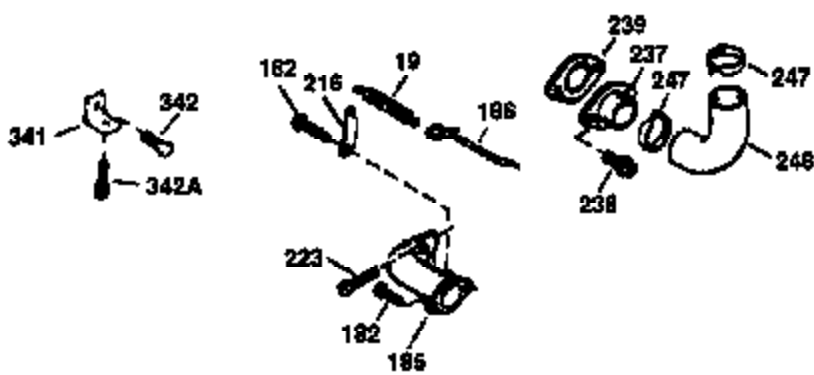

ILLUSTRATION SHOWS TYPICAL PARTS ONLY. ORDER BY PART NUMBER. PARTS NOT LISTED ARE SUPPLIED BY OEM.

VIEW 2 OF 3

Ref #	Part Number	Qty	Description
19	31386	1	Extension Spring
69	35261	1	Mounting Flange Gasket
70	32612B	1	Mounting Flange (Incl. 72 thru 83)
72	36083	1	Oil Drain Plug
75	27897	1	Oil Seal
86	650488	6	Screw, 1/4-20 x 1-1/4"
182	6201	2	Screw, 1/4-28 x 7/8"
185	31384A	1	Intake Pipe (Incl. 224)
186	34337	1	Governor Link
223	650451	2	Screw, 1/4-20 x 1"
238	650806	2	Screw, 10-32 x 5/8"
239	34338	1	* Air Cleaner Gasket
245	34340	1	Air Cleaner Filter
250	34341B	1	Air Cleaner Cover
287	650926	2	Screw, 8-32 x 21/64"
300	32671	1	Fuel Tank (Incl. 292 & 301)
301	33032	1	Fuel Cap
341	35016	1	Fuel Tank Bracket
342	650735	1	Screw, 10-24 x 3/8"
342A	650665	1	Screw, 1/4-15 x 3/4"
390	590688	1	Rewind Starter