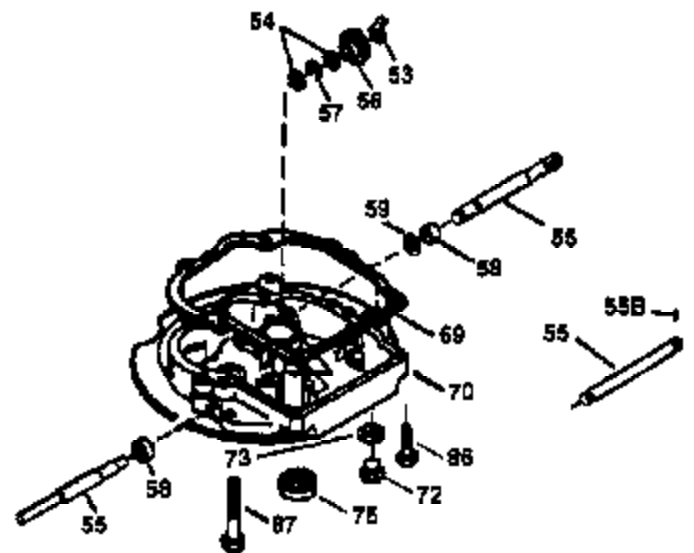

ILLUSTRATION SHOWS TYPICAL PARTS ONLY. ORDER BY PART NUMBER. PARTS NOT LISTED ARE SUPPLIED BY OEM.

VIEW 2 OF 3

Ref #	Part Number	Qty	Description
19	31386	1	Extension Spring
69	35261	1	Mounting Flange Gasket
70	32612B	1	Mounting Flange (Incl. 72 thru 83)
72	36083	1	Oil Drain Plug
75	27897	1	Oil Seal
86	650488	6	Screw, 1/4-20 x 1-1/4"
182	6201	2	Screw, 1/4-28 x 7/8"
185	31384A	1	Intake Pipe (Incl. 224)
186	34337	1	Governor Link
223	650451	2	Screw, 1/4-20 x 1"
238	650806	2	Screw, 10-32 x 5/8"
239	34338	1	* Air Cleaner Gasket
245	34340	1	Air Cleaner Filter
250	34341B	1	Air Cleaner Cover
287	650926	2	Screw, 8-32 x 21/64"
300	32671	1	Fuel Tank (Incl. 292 & 301)
301	33032	1	Fuel Cap
341	35016	1	Fuel Tank Bracket
342	650735	1	Screw, 10-24 x 3/8"
342A	650665	1	Screw, 1/4-15 x 3/4"
390	590688	1	Rewind Starter