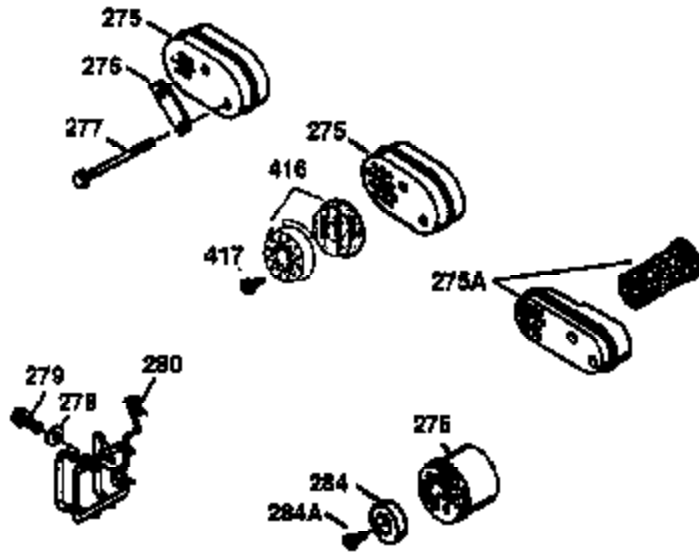

ILLUSTRATION SHOWS TYPICAL PARTS ONLY. ORDER BY PART NUMBER. PARTS NOT LISTED ARE SUPPLIED BY OEM.

VIEW 3 OF 3

Ref #	Part Number	Qty	Description
90	611123	1	Flywheel
238	650806	2	Screw, 10-32 x 5/8"
239	34338	1	* Air Cleaner Gasket
240	34858	1	Air Cleaner Body
245	34340	1	Air Cleaner Filter
250	34341B	1	Air Cleaner Cover
275	35603A	1	Muffler (Incl. 277)
276	33753	1	Locking Plate
277	650795	2	Screw, 1/4-20 x 2-1/4"