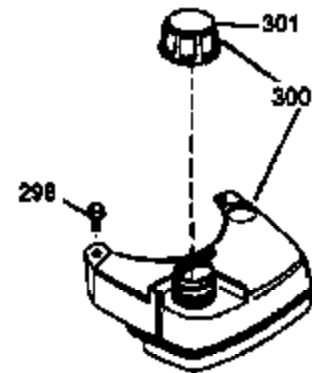

ILLUSTRATION SHOWS TYPICAL PARTS ONLY. ORDER BY PART NUMBER. PARTS NOT LISTED ARE SUPPLIED BY OEM.

VIEW 2 OF 3

Ref #	Part Number	Qty	Description
19	31386	1	Extension Spring
69	35261	1	Mounting Flange Gasket
70	32612B	1	Mounting Flange (Incl. 72 thru 83)
72	36083	1	Oil Drain Plug
75	27897	1	Oil Seal
86	650488	6	Screw, 1/4-20 x 1-1/4"
182	6201	2	Screw, 1/4-28 x 7/8"
185	31384A	1	Intake Pipe (Incl. 224)
186	34337	1	Governor Link
223	650451	2	Screw, 1/4-20 x 1"
238	650806	2	Screw, 10-32 x 5/8"
239	34338	1	* Air Cleaner Gasket
245	34340	1	Air Cleaner Filter
250	34341B	1	Air Cleaner Cover
287	650926	2	Screw, 8-32 x 21/64"
300	32671	1	Fuel Tank (Incl. 292 & 301)
301	33032	1	Fuel Cap
341	35016	1	Fuel Tank Bracket
342	650735	1	Screw, 10-24 x 3/8"
342A	650665	1	Screw, 1/4-15 x 3/4"
390	590688	1	Rewind Starter