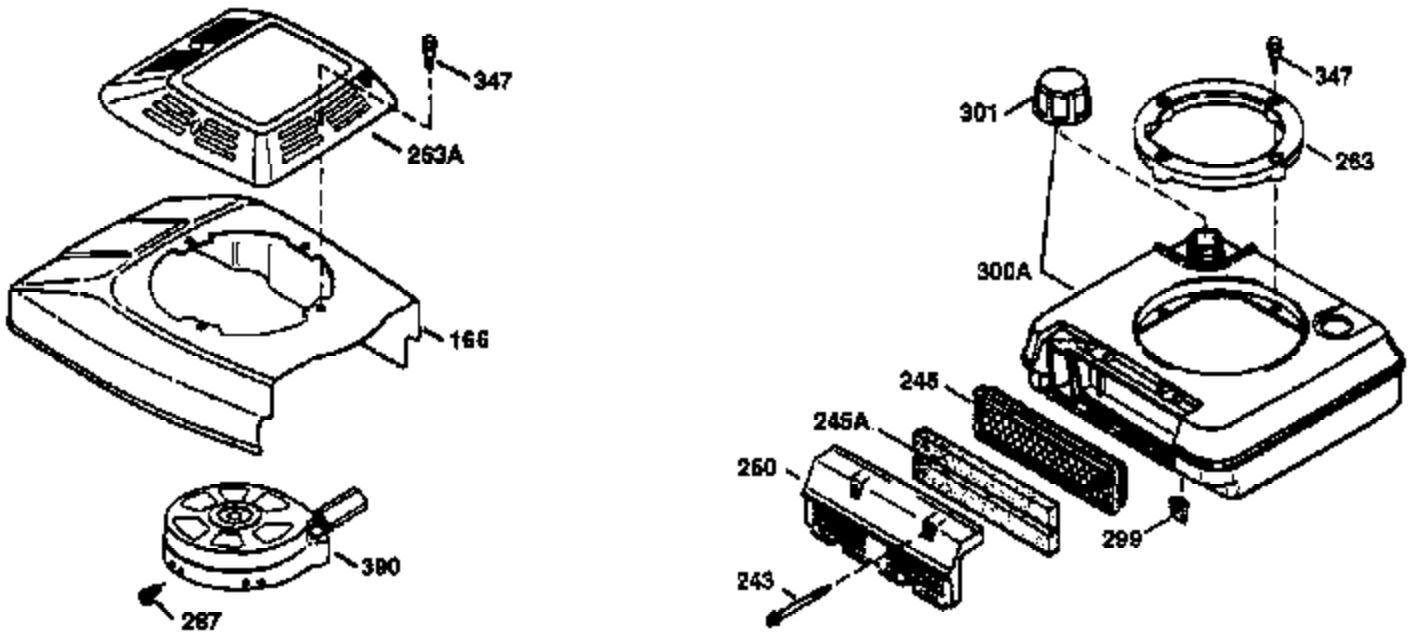

ILLUSTRATION SHOWS TYPICAL PARTS ONLY. ORDER BY PART NUMBER. PARTS NOT LISTED ARE SUPPLIED BY OEM.

VIEW 2 OF 3

Ref #	Part Number	Qty	Description
19	31386	1	Extension Spring
69	35261	1	Mounting Flange Gasket
70	32612B	1	Mounting Flange (Incl. 72 thru 83)
72	36083	1	Oil Drain Plug
75	27897	1	Oil Seal
86	650488	6	Screw, 1/4-20 x 1-1/4"
182	6201	2	Screw, 1/4-28 x 7/8"
185	31384A	1	Intake Pipe (Incl. 224)
186	34337	1	Governor Link
223	650451	2	Screw, 1/4-20 x 1"
238	650806	2	Screw, 10-32 x 5/8"
239	34338	1	* Air Cleaner Gasket
245	34340	1	Air Cleaner Filter
250	34341B	1	Air Cleaner Cover
287	650926	2	Screw, 8-32 x 21/64"
300	32671	1	Fuel Tank (Incl. 292 & 301)
301	33032	1	Fuel Cap
341	35016	1	Fuel Tank Bracket
342	650735	1	Screw, 10-24 x 3/8"
342A	650665	1	Screw, 1/4-15 x 3/4"
390	590688	1	Rewind Starter