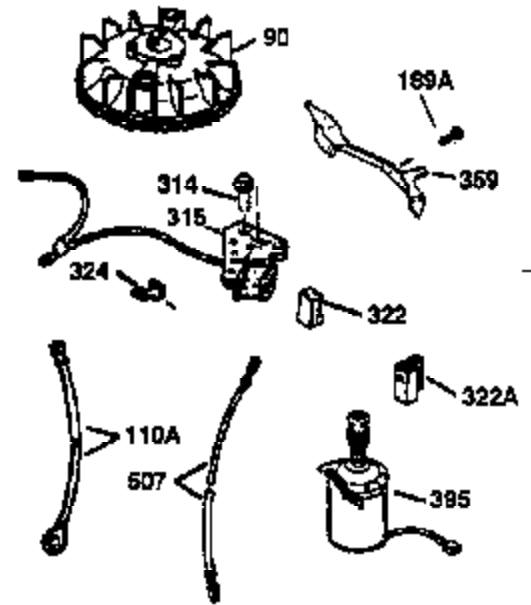

ILLUSTRATION SHOWS TYPICAL PARTS ONLY. ORDER BY PART NUMBER. PARTS NOT LISTED ARE SUPPLIED BY OEM.

VIEW 3 OF 3

Ref #	Part Number	Qty	Description
90	611123	1	Flywheel
238	650806	2	Screw, 10-32 x 5/8"
239	34338	1	* Air Cleaner Gasket
240	34858	1	Air Cleaner Body
245	34340	1	Air Cleaner Filter
250	34341B	1	Air Cleaner Cover
275	35603A	1	Muffler (Incl. 277)
276	33753	1	Locking Plate
277	650795	2	Screw, 1/4-20 x 2-1/4"