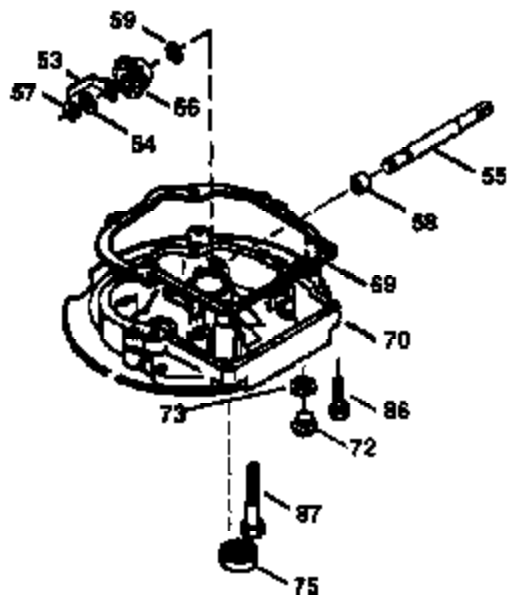

ILLUSTRATION SHOWS TYPICAL PARTS ONLY. ORDER BY PART NUMBER. PARTS NOT LISTED ARE SUPPLIED BY OEM.

VIEW 2 OF 3

Ref #	Part Number	Qty	Description
19	31386	1	Extension Spring
69	35261	1	Mounting Flange Gasket
70	32612B	1	Mounting Flange (Incl. 72 thru 83)
72	36083	1	Oil Drain Plug
75	27897	1	Oil Seal
86	650488	6	Screw, 1/4-20 x 1-1/4"
182	6201	2	Screw, 1/4-28 x 7/8"
185	31384A	1	Intake Pipe (Incl. 224)
186	34337	1	Governor Link
223	650451	2	Screw, 1/4-20 x 1"
238	650806	2	Screw, 10-32 x 5/8"
239	34338	1	* Air Cleaner Gasket
245	34340	1	Air Cleaner Filter
250	34341B	1	Air Cleaner Cover
287	650926	2	Screw, 8-32 x 21/64"
300	32671	1	Fuel Tank (Incl. 292 & 301)
301	33032	1	Fuel Cap
341	35016	1	Fuel Tank Bracket
342	650735	1	Screw, 10-24 x 3/8"
342A	650665	1	Screw, 1/4-15 x 3/4"
390	590688	1	Rewind Starter