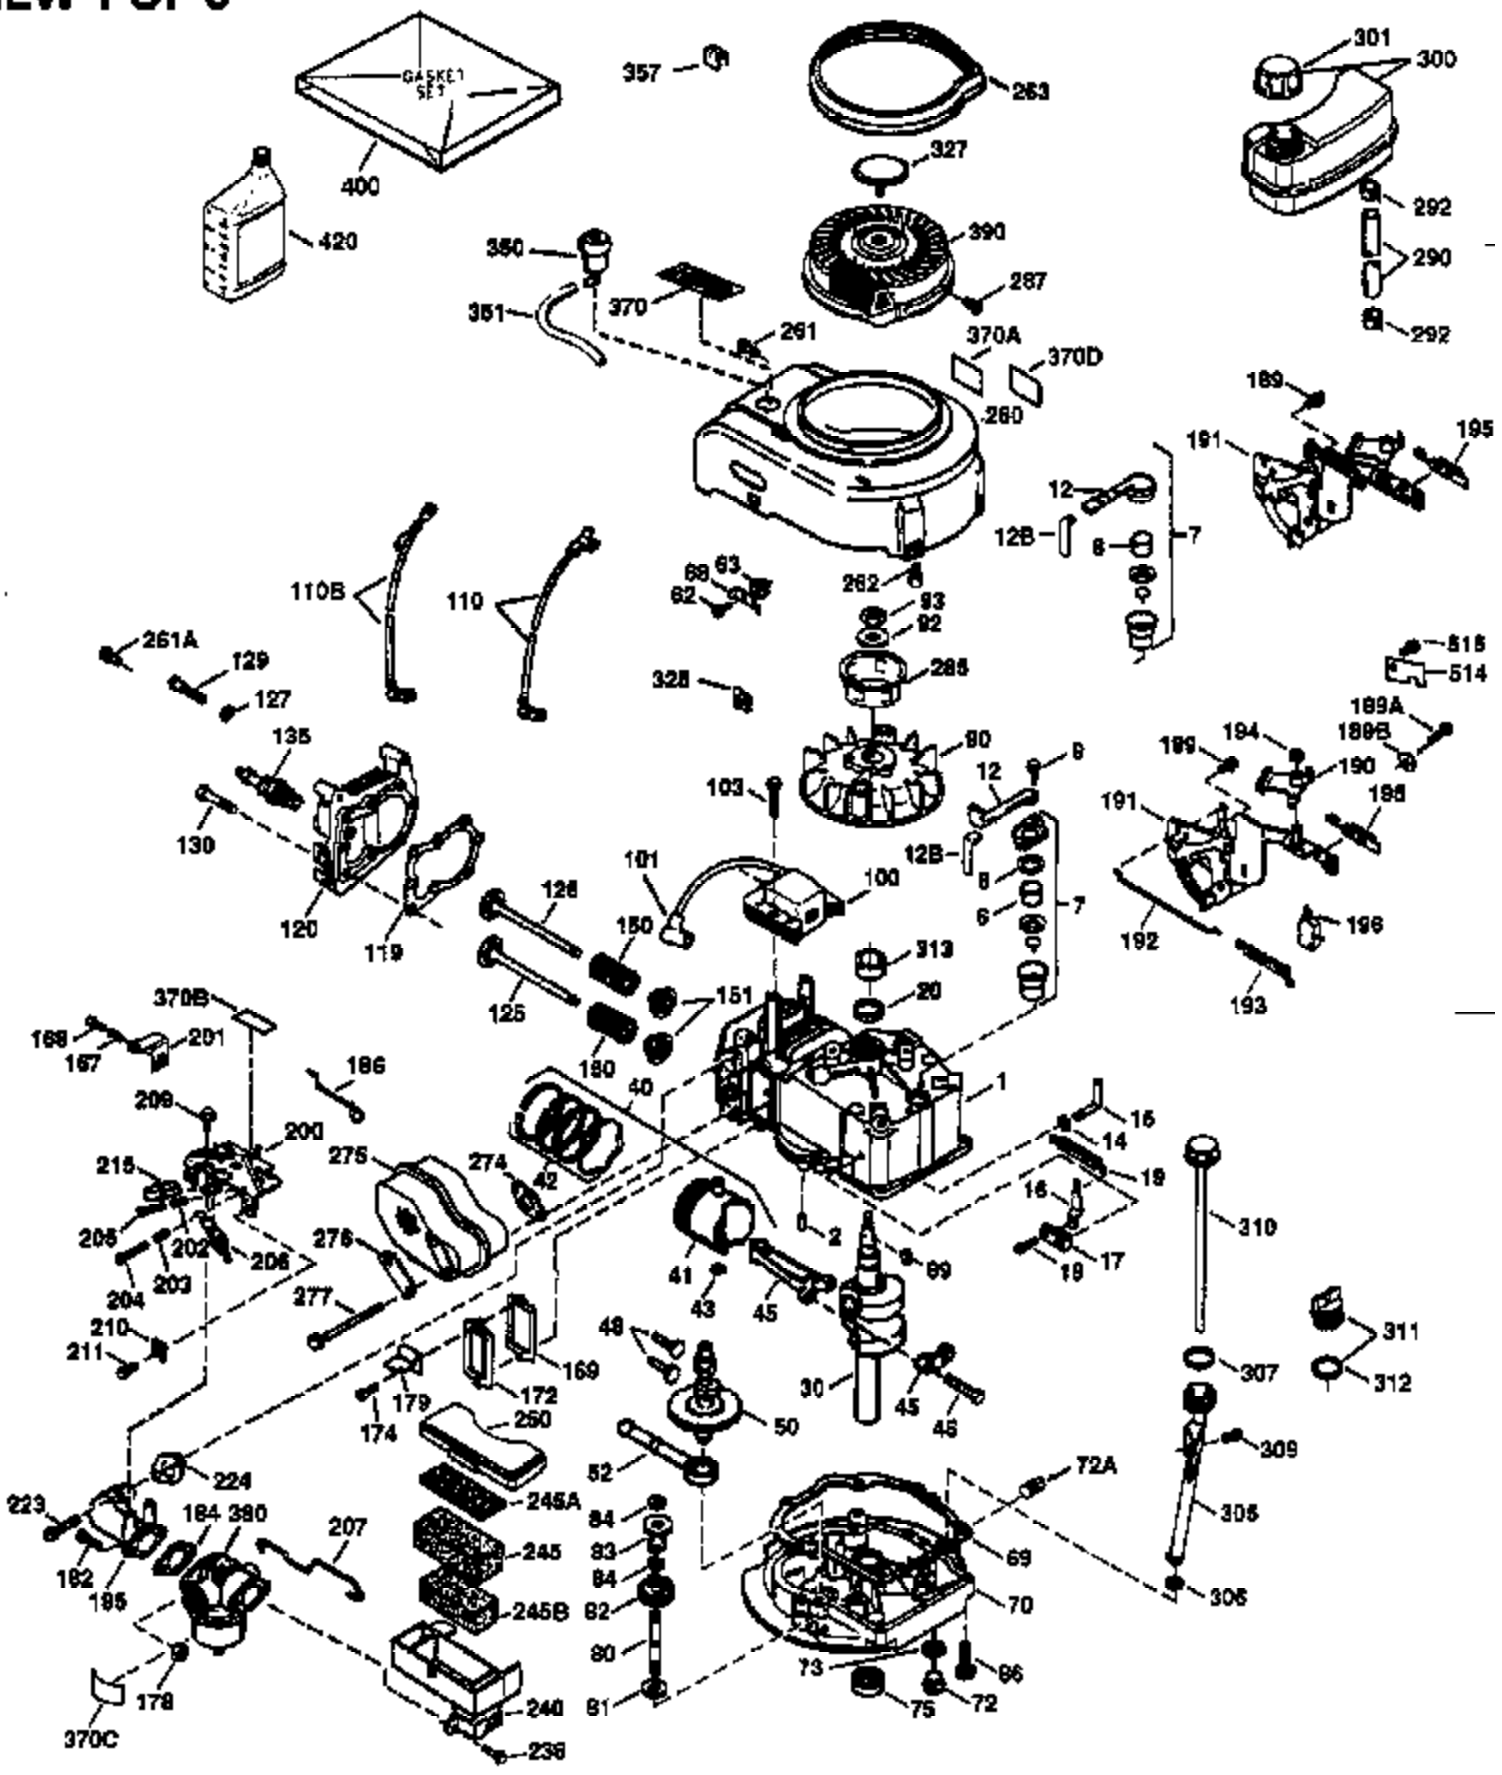

# VIEW 1 OF 3

Ref #	Part Number	Qty	Description
1	36478A	1	Cylinder (Incl. 2,7,20 & 125)
2	26727	2	Dowel Pin
6	33734	1	Breather Element
7	36557	1	Breather Body Ass'y. (Incl. 6 & 12)
12	36558	1	Breather Cover & Tube
14	28277	1	Washer
15	30589	1	Governor Rod (Incl. 14)
16	31383A	1	Governor Lever
17	31335	1	Governor Lever Clamp
18	650548	1	Screw, 8-32 x 5/16"
19	31386	1	Extension Spring
20	32600	1	Oil Seal
30	36215A	1	Crankshaft
40	36073	1	Piston, Pin & Ring Set (Std.)
40	36074	1	Piston, Pin & Ring Set (.010" OS)
40	36075	1	Piston, Pin & Ring Set (.020" OS)
41	36070	1	Piston & Pin Ass'y. (Std.) (Incl. 43)
41	36071	1	Piston & Pin Ass'y. (.010" OS) (Incl. 43)
41	36072	1	Piston & Pin Ass'y. (.020" OS) (Incl. 43)
42	36076	1	Ring Set (Std.)
42	36077	1	Ring Set (.010" OS)
42	36078	1	Ring Set (.020" OS)
43	20381	2	Piston Pin Retaining Ring
45	30963B	1	Connecting Rod Ass'y. (Incl. 46)
46	32610A	2	Connecting Rod Bolt
48	27241	2	Valve Lifter
50	35992	1	Camshaft (MCR)
52	29914	1	Oil Pump Ass'y.
69	35261	1	Mounting Flange Gasket
70	32612C	1	Mounting Flange (Incl. 72 thru 83)
72	36083	1	Oil Drain Plug
72A	28534	1	Oil Drain Plug
75	27897	1	Oil Seal
80	30574A	1	Governor Shaft
81	30590A	1	Washer
82	30591	1	Governor Gear Ass'y. (Incl. 81)
83	30588A	1	Governor Spool
86	650488	6	Screw, 1/4-20 x 1-1/4"
89	610961	1	Flywheel Key
90	611123	1	Flywheel
92	650815	1	Belleville Washer
93	650816	1	Flywheel Nut
100	34443A	1	Solid State Ignition
101	610118	1	Spark Plug Cover
103	651007	2	Screw, Torx T-15, 10-24 x 15/16"
110	36230	1	Ground Wire
119	36477	1	* Cylinder Head Gasket
120	36476	1	Cylinder Head
125	36471	1	Exhaust Valve (Std.) (Incl. 151)
125	36472	1	Exhaust Valve (1/32" OS) (Incl. 151)
126	29314B	1	Intake Valve (Std.) (Incl. 151)
126	29315C	1	Intake Valve (1/32" OS) (Incl. 151)
130	6021A	8	Screw, 5/16-18 x 1-1/2"
135	35395	1	Resistor Spark Plug (RJ19LM)
150	35991	2	Valve Spring
151	31673	2	Valve Spring Cap
167	32924	1	Speed Adjusting Spring
168	650688	1	Screw, 10-32 x 1"