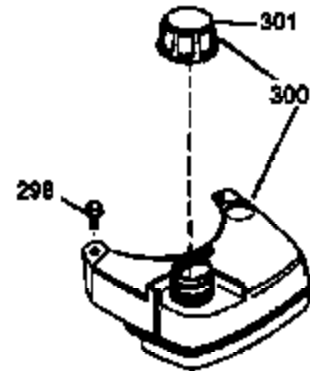

ILLUSTRATION SHOWS TYPICAL PARTS ONLY. ORDER BY PART NUMBER. PARTS NOT LISTED ARE SUPPLIED BY OEM.

VIEW 2 OF 3

Ref #	Part Number	Qty	Description
19	31386	1	Extension Spring
69	35261	1	Mounting Flange Gasket
70	32612C	1	Mounting Flange (Incl. 72 thru 83)
72	36083	1	Oil Drain Plug
75	27897	1	Oil Seal
86	650488	6	Screw, 1/4-20 x 1-1/4"
182	6201	2	Screw, 1/4-28 x 7/8"
185	31384A	1	Intake Pipe (Incl. 224)
186	34337	1	Governor Link
223	650451	2	Screw, 1/4-20 x 1"
238	650806	2	Screw, 10-32 x 5/8"
239	34338	1	* Air Cleaner Gasket
245	34340	1	Air Cleaner Filter
250	34341B	1	Air Cleaner Cover
287	650926	2	Screw, 8-32 x 21/64"
300	32671	1	Fuel Tank (Incl. 292 & 301)
301	33032	1	Fuel Cap
341	35016	1	Fuel Tank Bracket
342	650735	1	Screw, 10-24 x 3/8"
342A	650665	1	Screw, 1/4-15 x 3/4"
390	590732	1	Rewind Starter (NOTE: This engine could have been built with 590688 starter. Refer to the design of the air intake louvers for part identification. Individual starter parts do not interchange.)