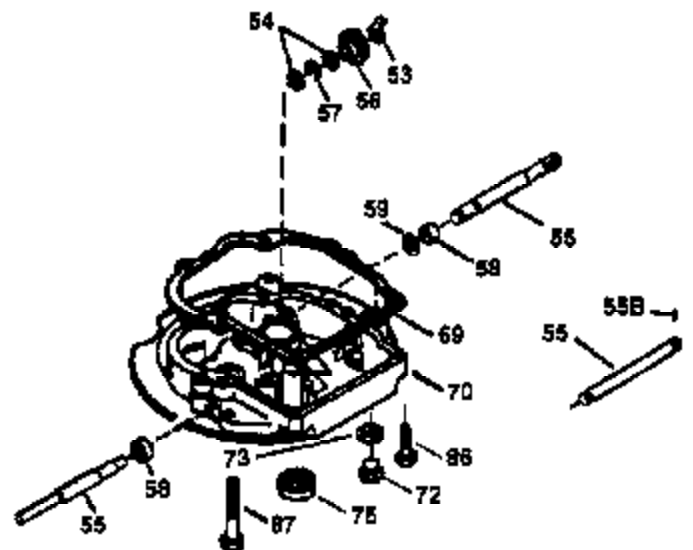

ILLUSTRATION SHOWS TYPICAL PARTS ONLY. ORDER BY PART NUMBER. PARTS NOT LISTED ARE SUPPLIED BY OEM.

VIEW 2 OF 3

Ref #	Part Number	Qty	Description
19	31386	1	Extension Spring
69	35261	1	Mounting Flange Gasket
70	32612C	1	Mounting Flange (Incl. 72 thru 83)
72	36083	1	Oil Drain Plug
75	27897	1	Oil Seal
86	650488	6	Screw, 1/4-20 x 1-1/4"
182	6201	2	Screw, 1/4-28 x 7/8"
185	31384A	1	Intake Pipe (Incl. 224)
186	34337	1	Governor Link
223	650451	2	Screw, 1/4-20 x 1"
238	650806	2	Screw, 10-32 x 5/8"
239	34338	1	* Air Cleaner Gasket
245	34340	1	Air Cleaner Filter
250	34341B	1	Air Cleaner Cover
287	650926	2	Screw, 8-32 x 21/64"
300	32671	1	Fuel Tank (Incl. 292 & 301)
301	33032	1	Fuel Cap
341	35016	1	Fuel Tank Bracket
342	650735	1	Screw, 10-24 x 3/8"
342A	650665	1	Screw, 1/4-15 x 3/4"
390	590732	1	Rewind Starter (NOTE: This engine could have been built with 590688 starter. Refer to the design of the air intake louvers for part identification. Individual starter parts do not interchange.)