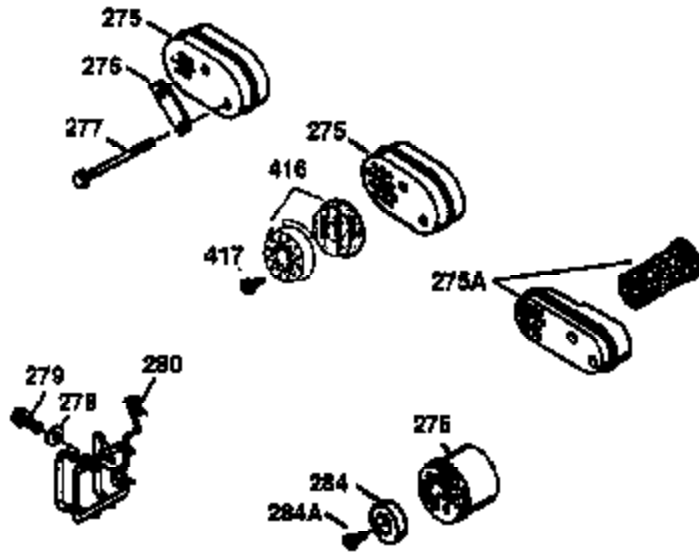

Ref #	Part Number	Qty	Description
400	35997	1	* Gasket Set (Incl. items marked PK i n notes). Incl. Part #s 26756 (1), 27234A (1), 33554A (1), 33735 (1), 34265 (1), 34338 (1), 34690A (1)
420	730225	1	SAE 30 4-Cycle Engine Oil (Quart)

ILLUSTRATION SHOWS TYPICAL PARTS ONLY. ORDER BY PART NUMBER. PARTS NOT LISTED ARE SUPPLIED BY OEM.

VIEW 2 OF 3

Ref #	Part Number	Qty	Description
19	31361	1	Extension Spring
69	35261	1	Mounting Flange Gasket
70	34311D	1	Mounting Flange (Incl. 72 thru 83)
72	36083	1	Oil Drain Plug
75	27897	1	Oil Seal
86	650488	6	Screw, 1/4-20 x 1-1/4"
182	6201	2	Screw, 1/4-28 x 7/8"
185	31384A	1	Intake Pipe (Incl. 224)
186	32653	1	Governor Link
216	33086	1	R.P.M. Adjusting Lever
223	650451	2	Screw, 1/4-20 x 1"
238	650806	2	Screw, 10-32 x 5/8"
239	34338	1	* Air Cleaner Gasket
245	35604	1	Air Cleaner Filter
245A	35605	1	Air Cleaner Filter
250	35665	1	Air Cleaner Cover
287	650926	2	Screw, 8-32 x 21/64"
298	28763	3	Screw, 10-32 x 35/64"
300	34979A	1	Fuel Tank (Incl. 292 & 301)
301	35355	1	Fuel Cap
390	590686	1	Rewind Starter

ILLUSTRATION SHOWS TYPICAL PARTS ONLY. ORDER BY PART NUMBER. PARTS NOT LISTED ARE SUPPLIED BY OEM.

VIEW 3 OF 3

Ref #	Part Number	Qty	Description
90	611150	1	Flywheel
110A	34970	1	Ground Wire
238	650806	2	Screw, 10-32 x 5/8"
239	34338	1	* Air Cleaner Gasket
240	34858	1	Air Cleaner Body
245	35604	1	Air Cleaner Filter
245B	34927	1	Air Cleaner Filter
245A	35605	1	Air Cleaner Filter
250	35665	1	Air Cleaner Cover
275	391019A	1	Muffler
276	33753	1	Locking Plate
277	650795	2	Screw, 1/4-20 x 2-1/4"
278	8345	1	Spacer
279	30063	1	Screw, Torx T-30, 1/4-20 x 1/2"
280	35726	1	Heat Shield
314	650767	2	Screw, 8-32 x 27/64"
315	34960	1	Alternator Coil (Milli-Amp)
322	34977	1	Connector Body