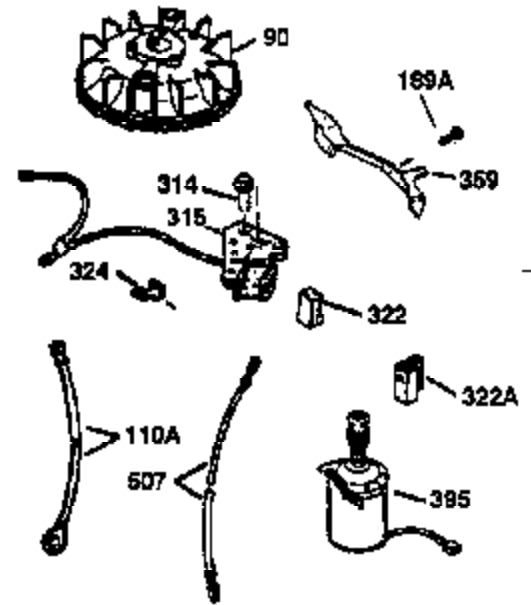

Ref #	Part Number	Qty	Description
400	35997	1	* Gasket Set (Incl. items marked PK i n notes). Incl. Part #s 26756 (1), 27234A (1), 33554A (1), 33735 (1), 34265 (1), 34338 (1), 34690A (1)
420	730225	1	SAE 30 4-Cycle Engine Oil (Quart)

ILLUSTRATION SHOWS TYPICAL PARTS ONLY. ORDER BY PART NUMBER. PARTS NOT LISTED ARE SUPPLIED BY OEM.

VIEW 2 OF 3

Ref #	Part Number	Qty	Description
19	31361	1	Extension Spring
69	35261	1	Mounting Flange Gasket
70	34311D	1	Mounting Flange (Incl. 72 thru 83)
72	36083	1	Oil Drain Plug
75	27897	1	Oil Seal
86	650488	6	Screw, 1/4-20 x 1-1/4"
182	6201	2	Screw, 1/4-28 x 7/8"
185	31384A	1	Intake Pipe (Incl. 224)
186	32653	1	Governor Link
216	33086	1	R.P.M. Adjusting Lever
223	650451	2	Screw, 1/4-20 x 1"
238	650806	2	Screw, 10-32 x 5/8"
239	34338	1	* Air Cleaner Gasket
245	35604	1	Air Cleaner Filter
245A	35605	1	Air Cleaner Filter
250	35665	1	Air Cleaner Cover
287	650926	2	Screw, 8-32 x 21/64"
298	28763	3	Screw, 10-32 x 35/64"
300	34979A	1	Fuel Tank (Incl. 292 & 301)
301	35355	1	Fuel Cap
390	590686	1	Rewind Starter

ILLUSTRATION SHOWS TYPICAL PARTS ONLY. ORDER BY PART NUMBER. PARTS NOT LISTED ARE SUPPLIED BY OEM.

VIEW 3 OF 3

Ref #	Part Number	Qty	Description
90	611150	1	Flywheel
110A	34970	1	Ground Wire
238	650806	2	Screw, 10-32 x 5/8"
239	34338	1	* Air Cleaner Gasket
240	34858	1	Air Cleaner Body
245	35604	1	Air Cleaner Filter
245B	34927	1	Air Cleaner Filter
245A	35605	1	Air Cleaner Filter
250	35665	1	Air Cleaner Cover
275	391019A	1	Muffler
276	33753	1	Locking Plate
277	650795	2	Screw, 1/4-20 x 2-1/4"
278	8345	1	Spacer
279	30063	1	Screw, Torx T-30, 1/4-20 x 1/2"
280	35726	1	Heat Shield
314	650767	2	Screw, 8-32 x 27/64"
315	34960	1	Alternator Coil (Milli-Amp)
322	34977	1	Connector Body