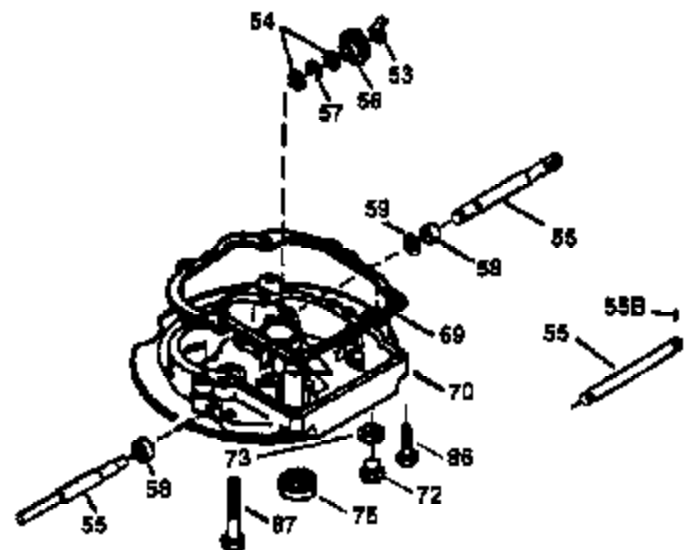

ILLUSTRATION SHOWS TYPICAL PARTS ONLY. ORDER BY PART NUMBER. PARTS NOT LISTED ARE SUPPLIED BY OEM.

VIEW 2 OF 3

Ref #	Part Number	Qty	Description
19	31361	1	Extension Spring
69	35261	1	Mounting Flange Gasket
70	34311D	1	Mounting Flange (Incl. 72 thru 83)
72	36083	1	Oil Drain Plug
75	27897	1	Oil Seal
86	650488	6	Screw, 1/4-20 x 1-1/4"
182	6201	2	Screw, 1/4-28 x 7/8"
185	31384A	1	Intake Pipe (Incl. 224)
186	32653	1	Governor Link
216	33086	1	R.P.M. Adjusting Lever
223	650451	2	Screw, 1/4-20 x 1"
238	650806	2	Screw, 10-32 x 5/8"
239	34338	1	* Air Cleaner Gasket
245	35604	1	Air Cleaner Filter
245A	35605	1	Air Cleaner Filter
250	35665	1	Air Cleaner Cover
287	650926	2	Screw, 8-32 x 21/64"
298	28763	3	Screw, 10-32 x 35/64"
300	34979A	1	Fuel Tank (Incl. 292 & 301)
301	35355	1	Fuel Cap
390	590686	1	Rewind Starter