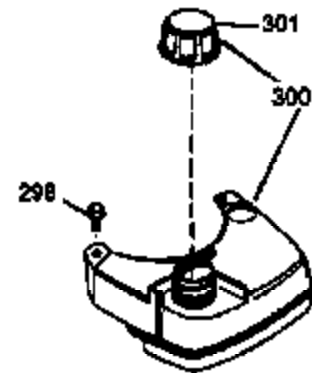

ILLUSTRATION SHOWS TYPICAL PARTS ONLY. ORDER BY PART NUMBER. PARTS NOT LISTED ARE SUPPLIED BY OEM.

VIEW 2 OF 3

Ref #	Part Number	Qty	Description
19	31361	1	Extension Spring
69	35261	1	Mounting Flange Gasket
70	34311D	1	Mounting Flange (Incl. 72 thru 83)
72	36083	1	Oil Drain Plug
75	27897	1	Oil Seal
86	650488	6	Screw, 1/4-20 x 1-1/4"
182	6201	2	Screw, 1/4-28 x 7/8"
185	31384A	1	Intake Pipe (Incl. 224)
186	32653	1	Governor Link
216	33086	1	R.P.M. Adjusting Lever
223	650451	2	Screw, 1/4-20 x 1"
238	650806	2	Screw, 10-32 x 5/8"
239	34338	1	* Air Cleaner Gasket
245	35604	1	Air Cleaner Filter
245A	35605	1	Air Cleaner Filter
250	35665	1	Air Cleaner Cover
287	650926	2	Screw, 8-32 x 21/64"
298	28763	3	Screw, 10-32 x 35/64"
300	34979A	1	Fuel Tank (Incl. 292 & 301)
301	35355	1	Fuel Cap
390	590686	1	Rewind Starter