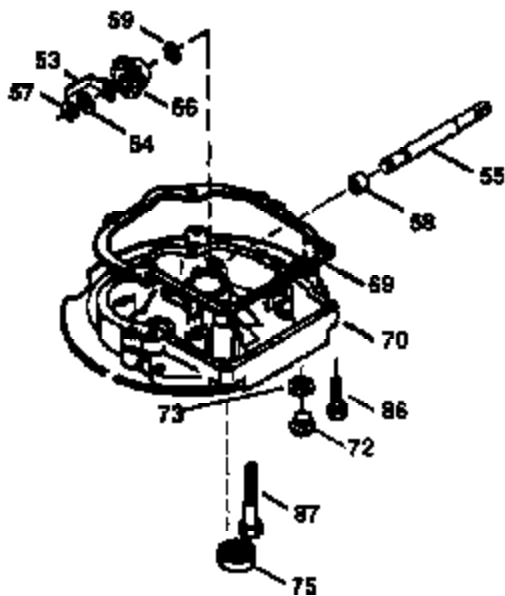

ILLUSTRATION SHOWS TYPICAL PARTS ONLY. ORDER BY PART NUMBER. PARTS NOT LISTED ARE SUPPLIED BY OEM.

VIEW 2 OF 3

Ref #	Part Number	Qty	Description
19	31361	1	Extension Spring
69	35261	1	Mounting Flange Gasket
70	34311D	1	Mounting Flange (Incl. 72 thru 83)
72	36083	1	Oil Drain Plug
75	27897	1	Oil Seal
86	650488	6	Screw, 1/4-20 x 1-1/4"
182	6201	2	Screw, 1/4-28 x 7/8"
185	31384A	1	Intake Pipe (Incl. 224)
186	32653	1	Governor Link
216	33086	1	R.P.M. Adjusting Lever
223	650451	2	Screw, 1/4-20 x 1"
238	650806	2	Screw, 10-32 x 5/8"
239	34338	1	* Air Cleaner Gasket
245	35604	1	Air Cleaner Filter
245A	35605	1	Air Cleaner Filter
250	35665	1	Air Cleaner Cover
287	650926	2	Screw, 8-32 x 21/64"
298	28763	3	Screw, 10-32 x 35/64"
300	34979A	1	Fuel Tank (Incl. 292 & 301)
301	35355	1	Fuel Cap
390	590686	1	Rewind Starter