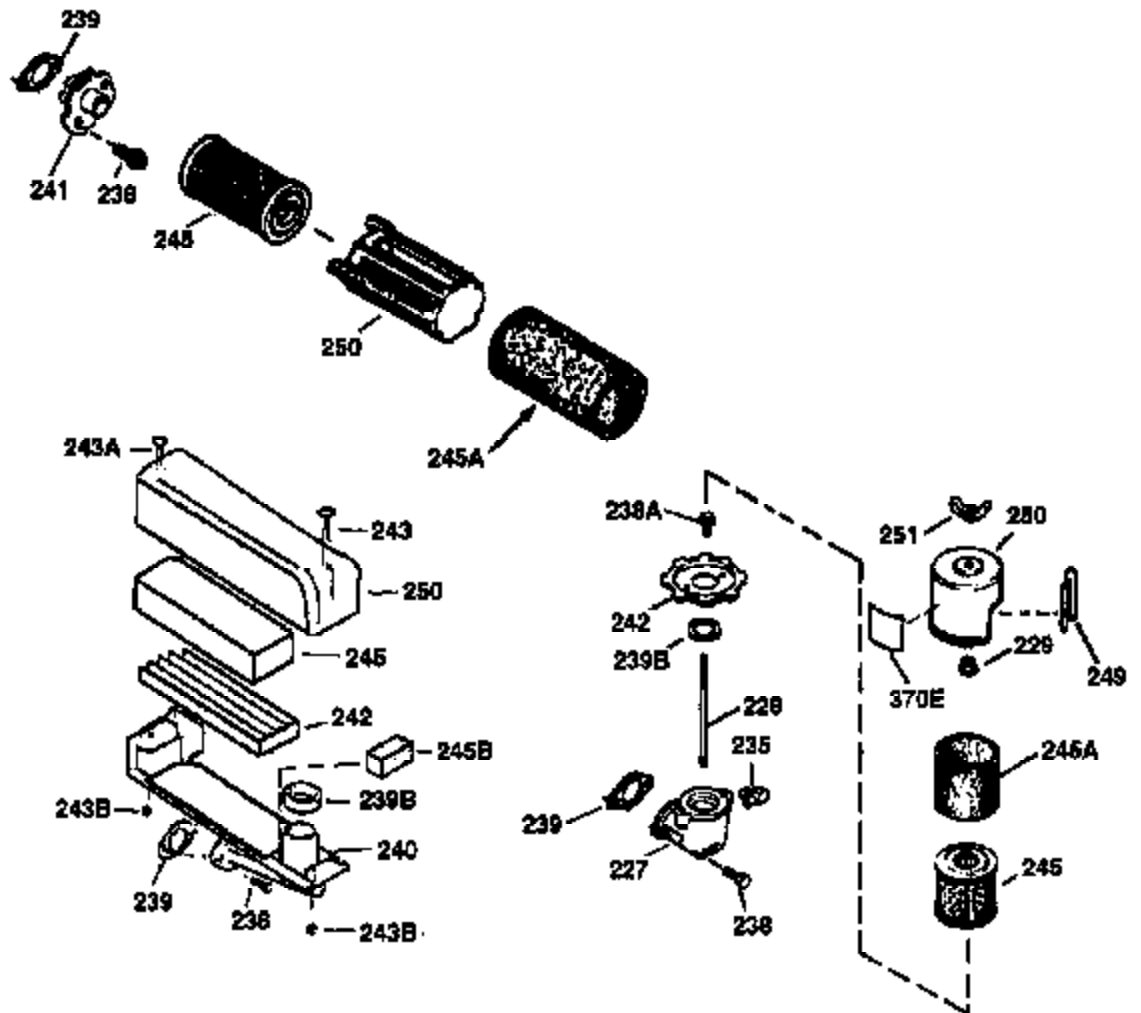

Ref #	Part Number	Qty	Description
400	35997	1	* Gasket Set (Incl. items marked PK i n notes). Incl. Part #s 26756 (1), 27234A (1), 33554A (1), 33735 (1), 34265 (1), 34338 (1), 34690A (1)
420	730225	1	SAE 30 4-Cycle Engine Oil (Quart)

ILLUSTRATION SHOWS TYPICAL PARTS ONLY. ORDER BY PART NUMBER. PARTS NOT LISTED ARE SUPPLIED BY OEM.

VIEW 2 OF 3

Ref #	Part Number	Qty	Description
19	31361	1	Extension Spring
69	35261	1	Mounting Flange Gasket
70	34311D	1	Mounting Flange (Incl. 72 thru 83)
72	36083	1	Oil Drain Plug
75	27897	1	Oil Seal
86	650488	6	Screw, 1/4-20 x 1-1/4"
182	6201	2	Screw, 1/4-28 x 7/8"
185	31384A	1	Intake Pipe (Incl. 224)
186	32653	1	Governor Link
216	33086	1	R.P.M. Adjusting Lever
223	650451	2	Screw, 1/4-20 x 1"
238	650806	2	Screw, 10-32 x 5/8"
239	34338	1	* Air Cleaner Gasket
245	35604	1	Air Cleaner Filter
245A	35605	1	Air Cleaner Filter
250	35665	1	Air Cleaner Cover
287	650926	2	Screw, 8-32 x 21/64"
298	28763	3	Screw, 10-32 x 35/64"
300	34979A	1	Fuel Tank (Incl. 292 & 301)
301	35355	1	Fuel Cap
390	590686	1	Rewind Starter

ILLUSTRATION SHOWS TYPICAL PARTS ONLY. ORDER BY PART NUMBER. PARTS NOT LISTED ARE SUPPLIED BY OEM.

VIEW 3 OF 3

Ref #	Part Number	Qty	Description
90	611150	1	Flywheel
110A	34970	1	Ground Wire
238	650806	2	Screw, 10-32 x 5/8"
239	34338	1	* Air Cleaner Gasket
240	34858	1	Air Cleaner Body
245	35604	1	Air Cleaner Filter
245B	34927	1	Air Cleaner Filter
245A	35605	1	Air Cleaner Filter
250	35665	1	Air Cleaner Cover
275	391019A	1	Muffler
276	33753	1	Locking Plate
277	650795	2	Screw, 1/4-20 x 2-1/4"
278	8345	1	Spacer
279	30063	1	Screw, Torx T-30, 1/4-20 x 1/2"
280	35726	1	Heat Shield
314	650767	2	Screw, 8-32 x 27/64"
315	34960	1	Alternator Coil (Milli-Amp)
322	34977	1	Connector Body