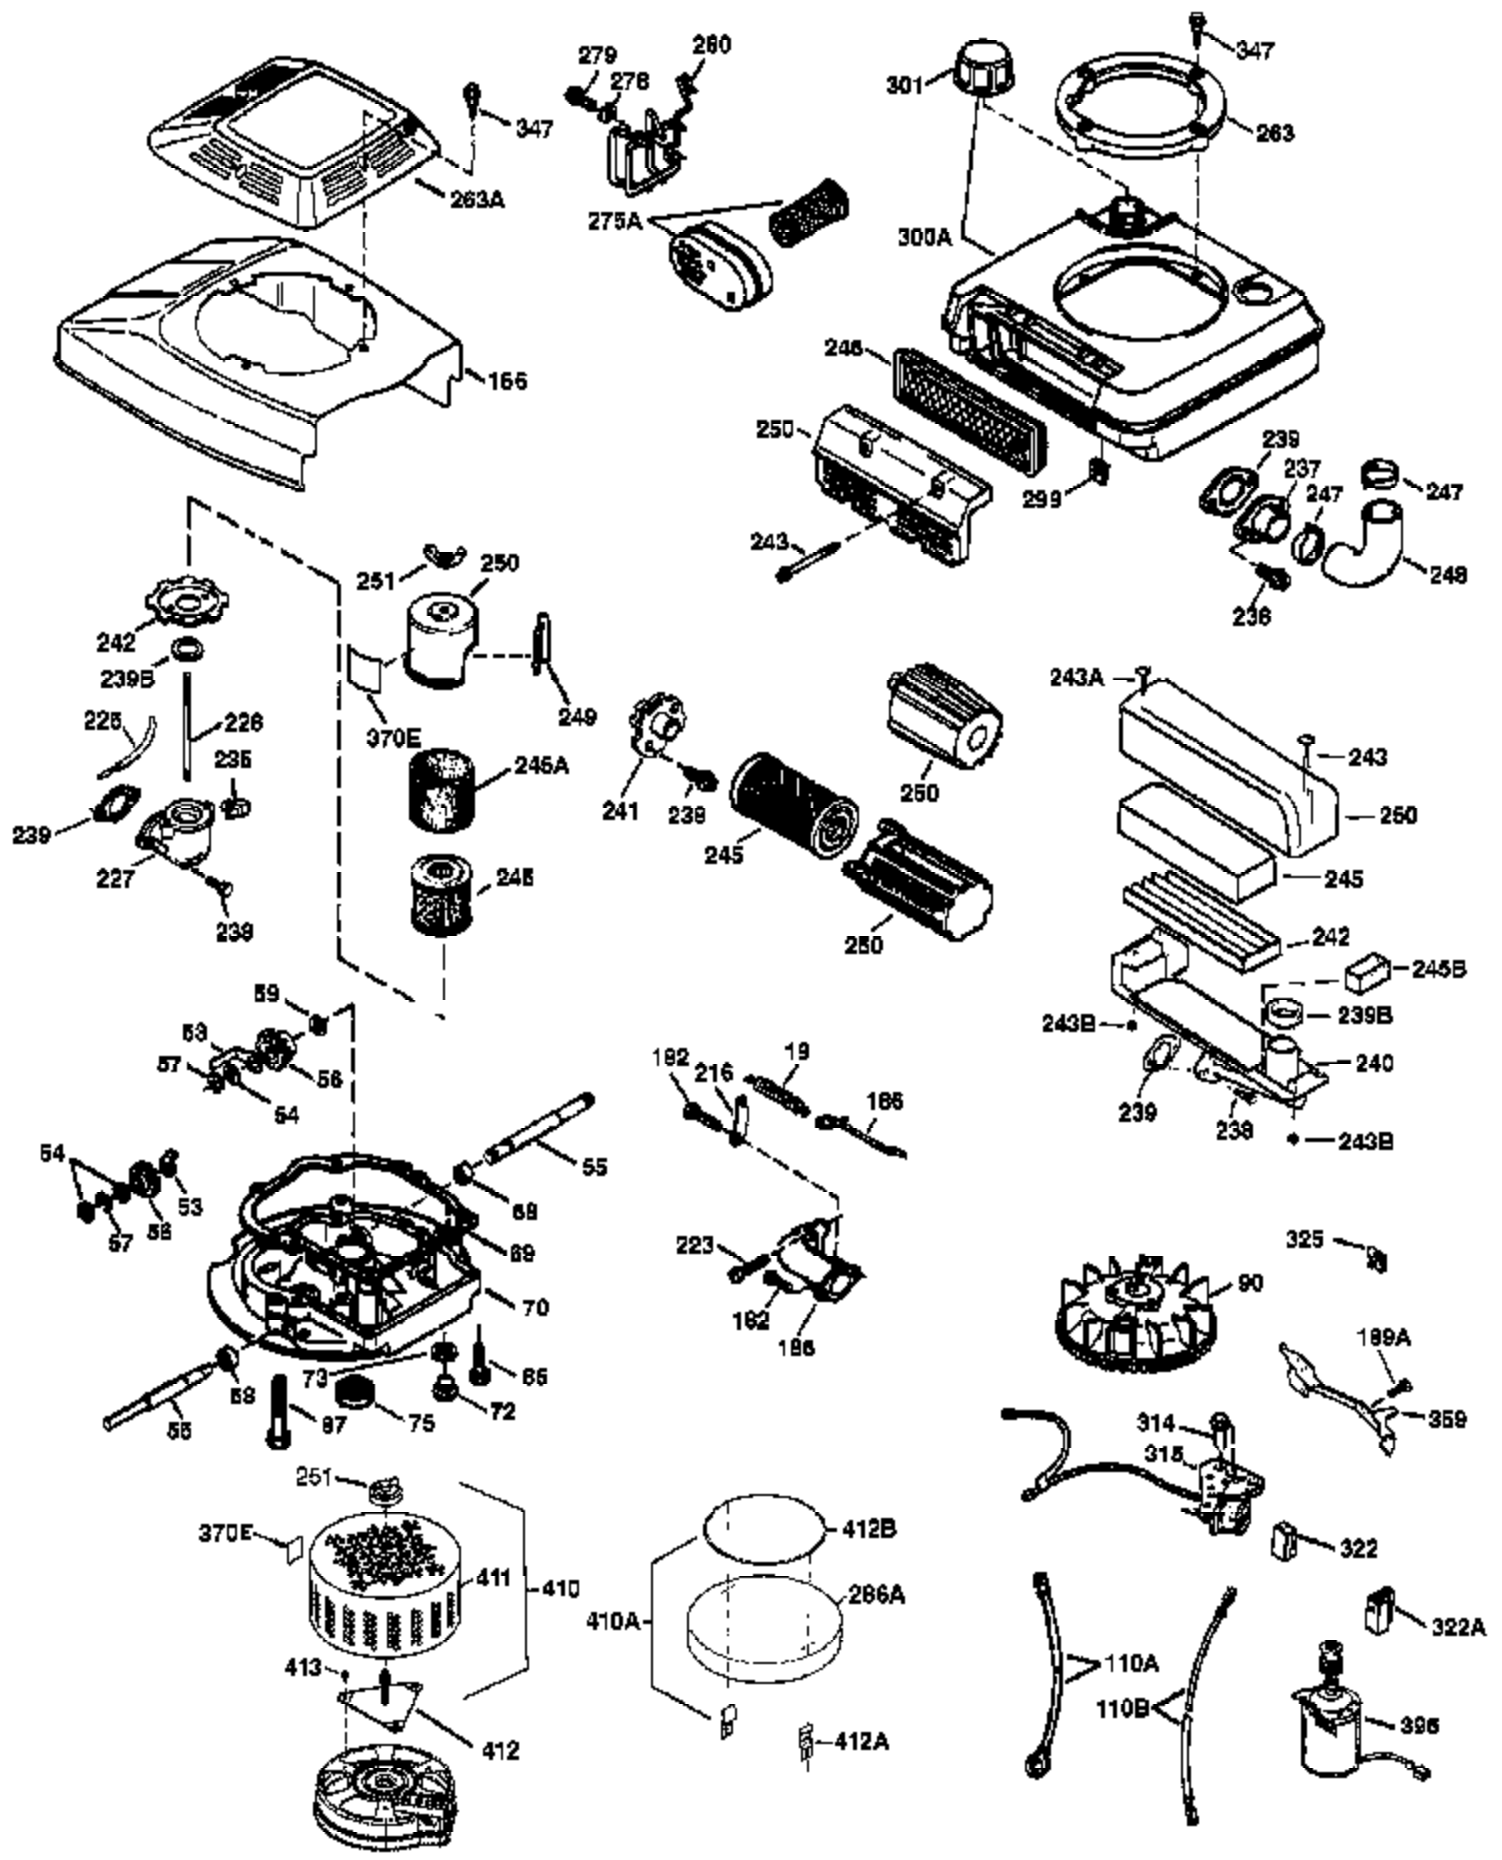

Ref #	Part Number	Qty	Description
19	31361	1	Extension Spring
69	35261	1	Mounting Flange Gasket
70	34311D	1	Mounting Flange (Incl. 72 thru 83)
72	36083	1	Oil Drain Plug
75	27897	1	Oil Seal
86	650488	6	Screw, 1/4-20 x 1-1/4"
90	611044	1	Flywheel
110B	34978	1	D.C. Starter Wire
110A	34970	1	Ground Wire
129	650818	1	Screw, 5/16-18 x 1-1/2"
182	6201	2	Screw, 1/4-28 x 7/8"
185	31384A	1	Intake Pipe (Incl. 224)
186	32653	1	Governor Link
216	33086	1	R.P.M. Adjusting Lever
223	650451	2	Screw, 1/4-20 x 1"
238	650806	2	Screw, 10-32 x 5/8"
239	34338	1	* Air Cleaner Gasket
240	34858	1	Air Cleaner Body
245	35604	1	Air Cleaner Filter
245A	35605	1	Air Cleaner Filter
245B	34927	1	Air Cleaner Filter
250	35665	1	Air Cleaner Cover
261A	650784	1	Screw, 10-24 x 11/16"
275A	36664	1	Spark Arrestor Muffler (Optional) (Incl. 284,284A,416,417)
278	8345	1	Washer
279	30063	1	Screw, Torx T-30, 1/4-20 x 1/2"
280	35726	1	Heat Shield
301	35355	1	Fuel Cap
314	650767	2	Screw, 8-32 x 27/64"
315	34960	1	Alternator Coil
322	34977	1	Connector Body
380	632524	1	Carburetor (Incl. 184)