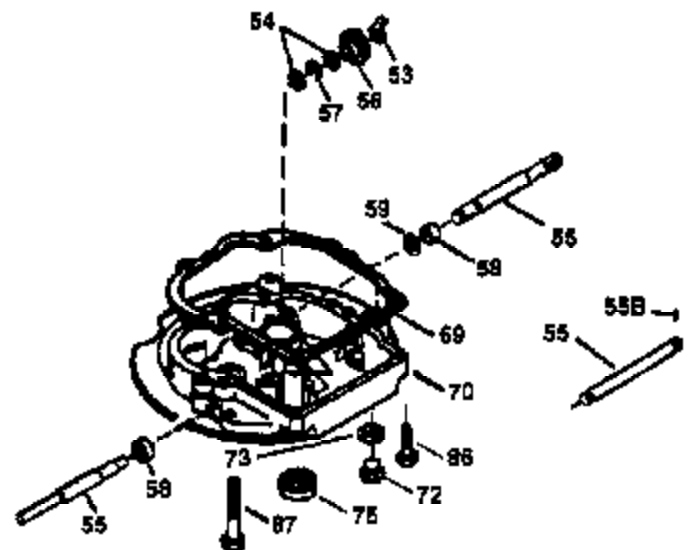

ILLUSTRATION SHOWS TYPICAL PARTS ONLY. ORDER BY PART NUMBER. PARTS NOT LISTED ARE SUPPLIED BY OEM.

VIEW 2 OF 3

Ref #	Part Number	Qty	Description
12A	36558	1	Breather Cover & Tube
19	31361	1	Extension Spring
69	35261	1	Mounting Flange Gasket
70	34311D	1	Mounting Flange (Incl. 72 thru 83)
72	36083	1	Oil Drain Plug
75	27897	1	Oil Seal
86	650488	6	Screw, 1/4-20 x 1-1/4"
130B	650818	1	Screw, 5/16-18 x 1-1/2"
182	6201	2	Screw, 1/4-28 x 7/8"
185	31384A	1	Intake Pipe (Incl. 224)
186	32653	1	Governor Link
216	33086	1	R.P.M. Adjusting Lever
223	650451	2	Screw, 1/4-20 x 1"
238	650806	2	Screw, 10-32 x 5/8"
239	34338	1	* Air Cleaner Gasket
245	35604	1	Air Cleaner Filter
245A	35605	1	Air Cleaner Filter
250	35665	1	Air Cleaner Cover
287	650926	2	Screw, 8-32 x 21/64"
298	28763	3	Screw, 10-32 x 35/64"
300	34979A	1	Fuel Tank (Incl. 292 & 301)
301	35355	1	Fuel Cap
370K	36695	1	Starter Decal
390	590694	1	Rewind Starter (NOTE: This engine could have been built with 590737 starter).