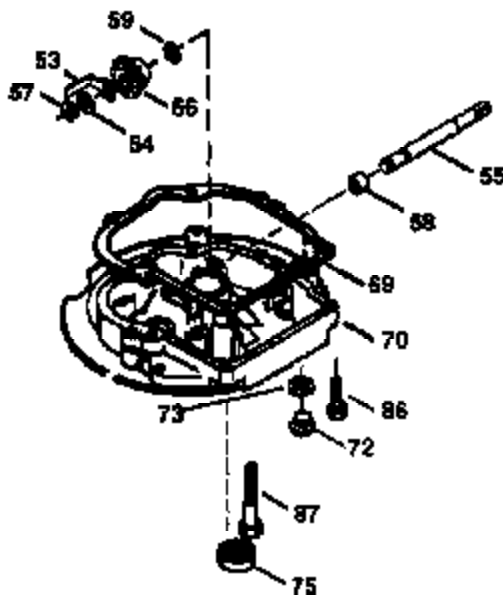

ILLUSTRATION SHOWS TYPICAL PARTS ONLY. ORDER BY PART NUMBER. PARTS NOT LISTED ARE SUPPLIED BY OEM.

VIEW 2 OF 3

Ref #	Part Number	Qty	Description
12A	36558	1	Breather Cover & Tube
19	31361	1	Extension Spring
69	35261	1	Mounting Flange Gasket
70	34311D	1	Mounting Flange (Incl. 72 thru 83)
72	36083	1	Oil Drain Plug
75	27897	1	Oil Seal
86	650488	6	Screw, 1/4-20 x 1-1/4"
130B	650818	1	Screw, 5/16-18 x 1-1/2"
182	6201	2	Screw, 1/4-28 x 7/8"
185	31384A	1	Intake Pipe (Incl. 224)
186	32653	1	Governor Link
216	33086	1	R.P.M. Adjusting Lever
223	650451	2	Screw, 1/4-20 x 1"
238	650806	2	Screw, 10-32 x 5/8"
239	34338	1	* Air Cleaner Gasket
245	35604	1	Air Cleaner Filter
245A	35605	1	Air Cleaner Filter
250	35665	1	Air Cleaner Cover
287	650926	2	Screw, 8-32 x 21/64"
298	28763	3	Screw, 10-32 x 35/64"
300	34979A	1	Fuel Tank (Incl. 292 & 301)
301	35355	1	Fuel Cap
370K	36695	1	Starter Decal
390	590694	1	Rewind Starter (NOTE: This engine could have been built with 590737 starter).