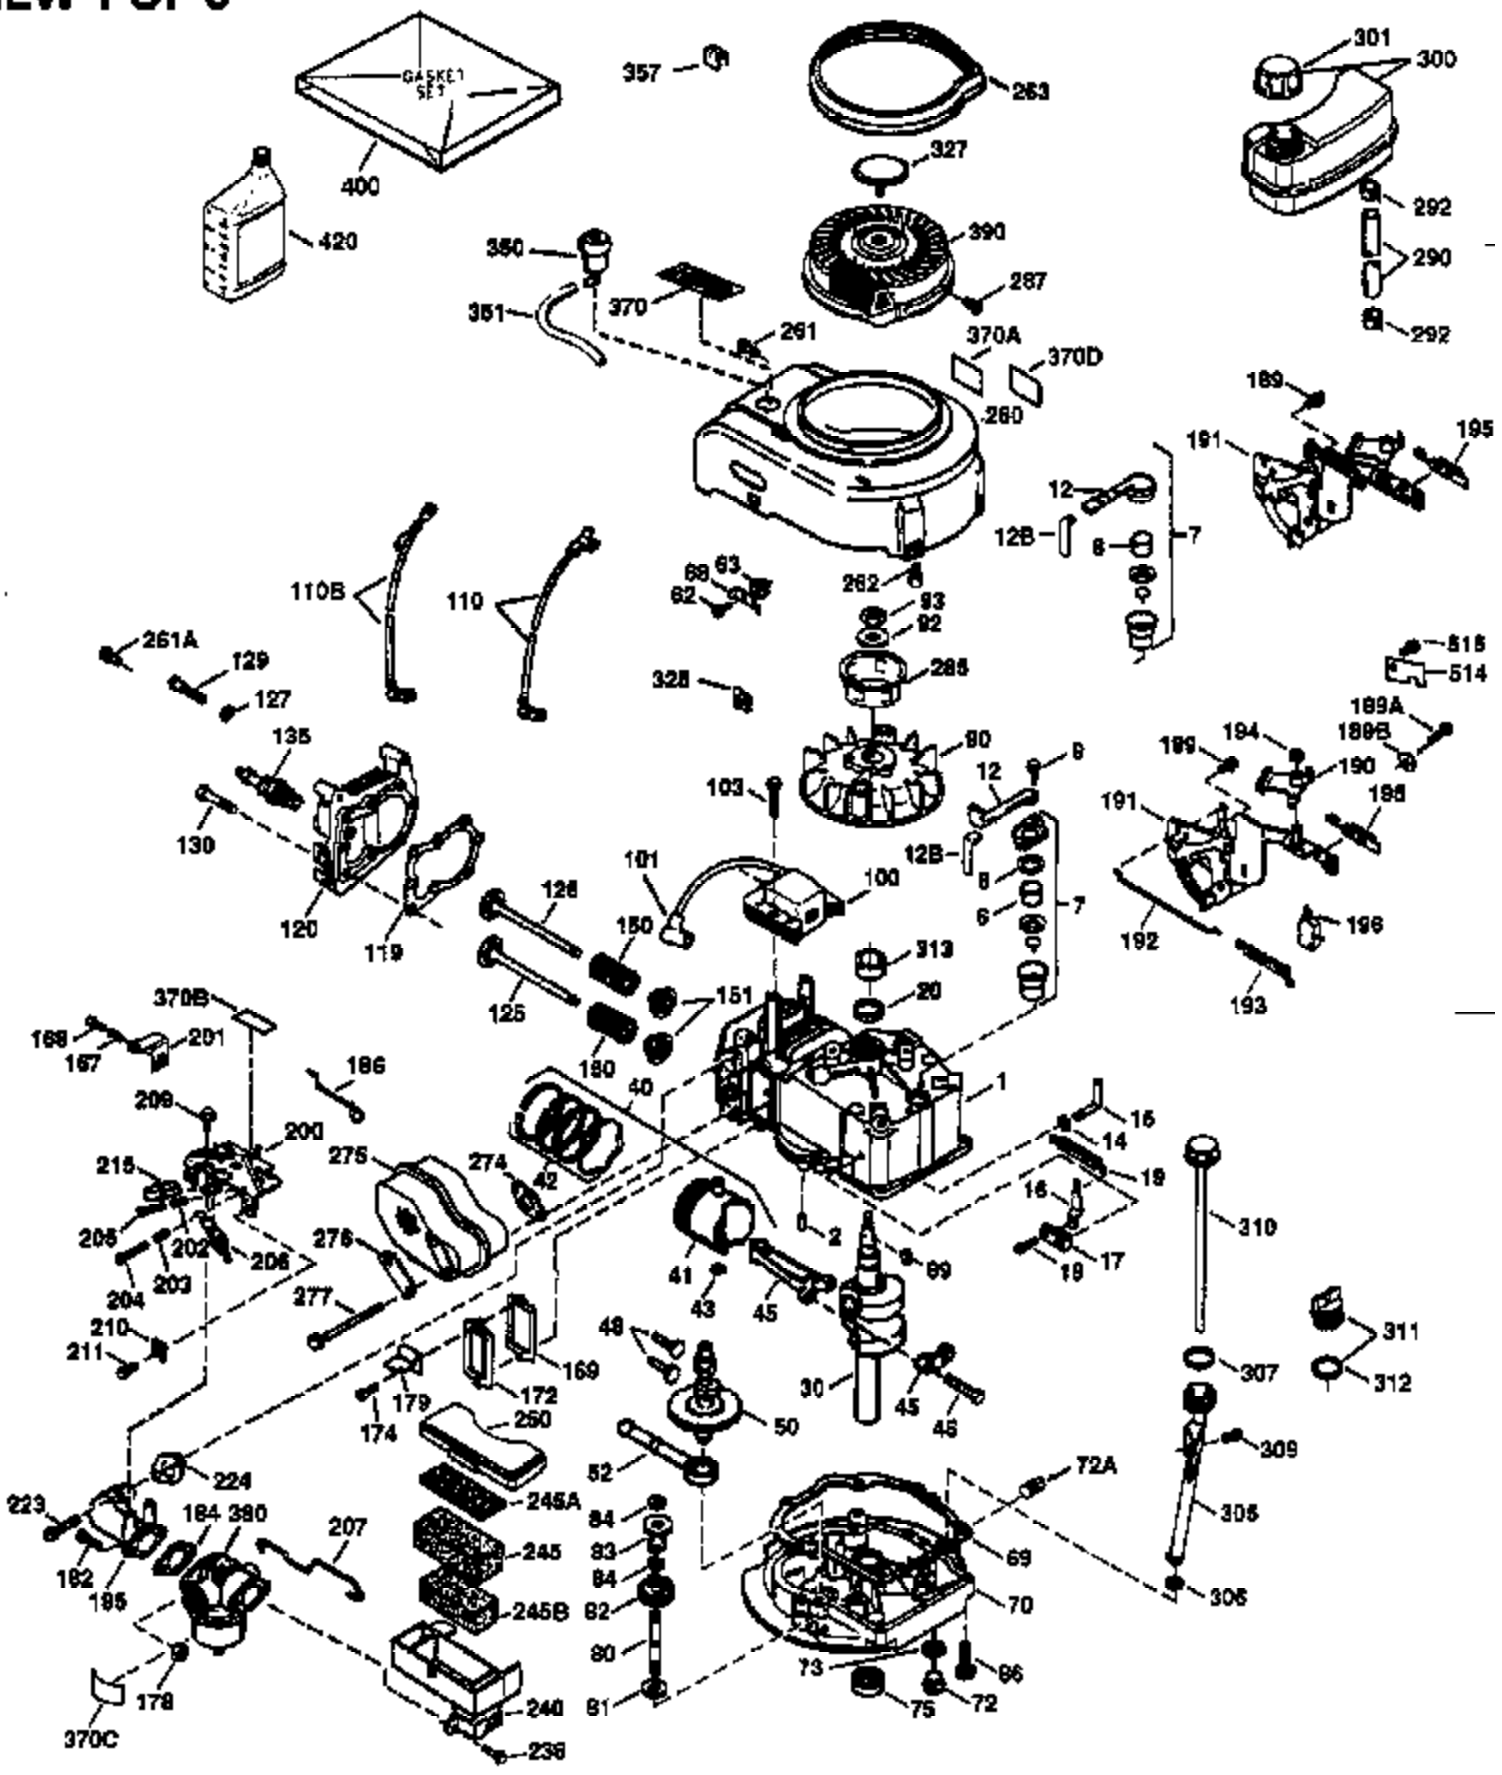

ILLUSTRATION SHOWS TYPICAL PARTS ONLY. ORDER BY PART NUMBER. PARTS NOT LISTED ARE SUPPLIED BY OEM.

VIEW 1 OF 3

Ref #	Part Number	Qty	Description
1	36459	1	Cylinder (Incl. 2 & 20)
2	26727	2	Dowel Pin
6	33734	1	Breather Element
7	34214A	1	Breather Ass'y. (Incl. 6, 8, 9, & 12)
8	33735	1	* Breather Gasket
9	30200	2	Screw, 10-24 x 9/16"
12	33886	1	Breather Tube
14	28277	1	Washer
15	30589	1	Governor Rod (Incl. 14)
16	31383A	1	Governor Lever
17	31335	1	Governor Lever Clamp
18	650548	1	Screw, 8-32 x 5/16"
19	36281	1	Extension Spring
20	32600	1	Oil Seal
30	36455	1	Crankshaft
40	36073	1	Piston, Pin & Ring Set (Std.)
40	36074	1	Piston, Pin & Ring Set (.010" OS)
40	36075	1	Piston, Pin & Ring Set (.020" OS)
41	36070	1	Piston & Pin Ass'y. (Std.) (Incl. 43)
41	36071	1	Piston & Pin Ass'y. (.010" OS) (Incl. 43)
41	36072	1	Piston & Pin Ass'y. (.020" OS) (Incl. 43)
42	36076	1	Ring Set (Std.)
42	36077	1	Ring Set (.010" OS)
42	36078	1	Ring Set (.020" OS)
43	20381	2	Piston Pin Retaining Ring
45	30963B	1	Connecting Rod Ass'y. (Incl. 46)
46	32610A	2	Connecting Rod Bolt
48	27241	2	Valve Lifter
50	35992	1	Camshaft (MCR)
52	29914	1	Oil Pump Ass'y.
69	35261	1	Mounting Flange Gasket
70	34311D	1	Mounting Flange (Incl. 72 thru 83)
72	36083	1	Oil Drain Plug
75	27897	1	Oil Seal
80	30574A	1	Governor Shaft
81	30590A	1	Washer
82	30591	1	Governor Gear Ass'y. (Incl. 81)
83	30588A	1	Governor Spool
86	650488	6	Screw, 1/4-20 x 1-1/4"
89	611004	1	Flywheel Key
90	611112	1	Flywheel
92	650815	1	Belleville Washer
93	650816	1	Flywheel Nut
100	34443A	1	Solid State Ignition
101	610118	1	Spark Plug Cover
103	650814	2	Screw, Torx T-15, 10-24 x 1"
110	36230	1	Ground Wire
119	33554A	1	* Cylinder Head Gasket
120	34342	1	Cylinder Head
125	29313C	1	Exhaust Valve (Std.) (Incl. 151)
125	29315C	1	Exhaust Valve (1/32" OS) (Incl. 151)
126	29314B	1	Intake Valve (Std.) (Incl. 151)
126	29315C	1	Intake Valve (1/32" OS) (Incl. 151)
130	6021A	8	Screw, 5/16-18 x 1-1/2"
135	35395	1	Resistor Spark Plug (RJ19LM)
150	35991	2	Valve Spring
151	31673	2	Valve Spring Cap
169	27234A	1	* Valve Cover Gasket