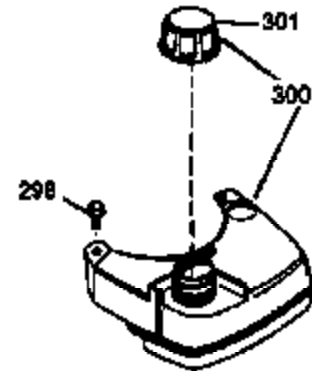

ILLUSTRATION SHOWS TYPICAL PARTS ONLY. ORDER BY PART NUMBER. PARTS NOT LISTED ARE SUPPLIED BY OEM.

VIEW 2 OF 3

Ref #	Part Number	Qty	Description
19	31361	1	Extension Spring
69	35261	1	Mounting Flange Gasket
70	34311D	1	Mounting Flange (Incl. 72 thru 83)
72	36083	1	Oil Drain Plug
75	27897	1	Oil Seal
86	650488	6	Screw, 1/4-20 x 1-1/4"
182	6201	2	Screw, 1/4-28 x 7/8"
185	31384A	1	Intake Pipe (Incl. 224)
186	32653	1	Governor Link
216	33086	1	R.P.M. Adjusting Lever
223	650451	2	Screw, 1/4-20 x 1"
238	650806	2	Screw, 10-32 x 5/8"
239	34338	1	* Air Cleaner Gasket
245	35604	1	Air Cleaner Filter
245A	35605	1	Air Cleaner Filter
250	35665	1	Air Cleaner Cover
287	650926	2	Screw, 8-32 x 21/64"
298	28763	3	Screw, 10-32 x 35/64"
300	34979A	1	Fuel Tank (Incl. 292 & 301)
301	35355	1	Fuel Cap
390	590686	1	Rewind Starter