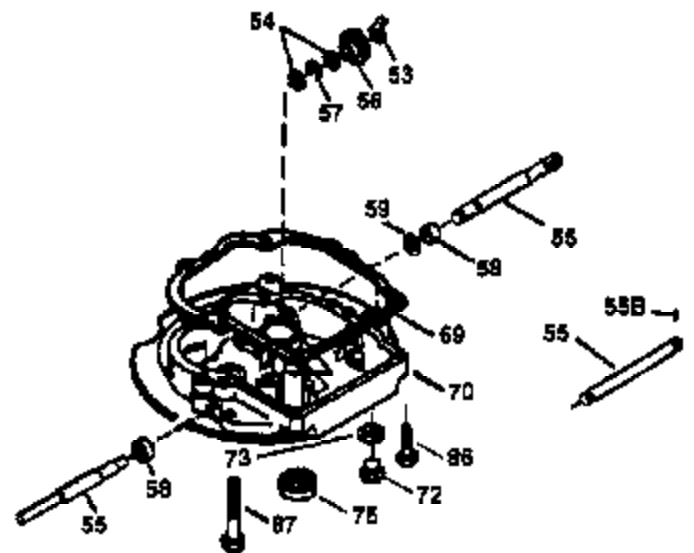

ILLUSTRATION SHOWS TYPICAL PARTS ONLY. ORDER BY PART NUMBER. PARTS NOT LISTED ARE SUPPLIED BY OEM.

VIEW 2 OF 3

Ref #	Part Number	Qty	Description
19	31361	1	Extension Spring
69	35261	1	Mounting Flange Gasket
70	34311D	1	Mounting Flange (Incl. 72 thru 83)
72	36083	1	Oil Drain Plug
75	27897	1	Oil Seal
86	650488	6	Screw, 1/4-20 x 1-1/4"
182	6201	2	Screw, 1/4-28 x 7/8"
185	31384A	1	Intake Pipe (Incl. 224)
186	32653	1	Governor Link
216	33086	1	R.P.M. Adjusting Lever
223	650451	2	Screw, 1/4-20 x 1"
238	650806	2	Screw, 10-32 x 5/8"
239	34338	1	* Air Cleaner Gasket
245	35604	1	Air Cleaner Filter
245A	35605	1	Air Cleaner Filter
250	35665	1	Air Cleaner Cover
287	650926	2	Screw, 8-32 x 21/64"
298	28763	3	Screw, 10-32 x 35/64"
300	34979A	1	Fuel Tank (Incl. 292 & 301)
301	35355	1	Fuel Cap
390	590686	1	Rewind Starter