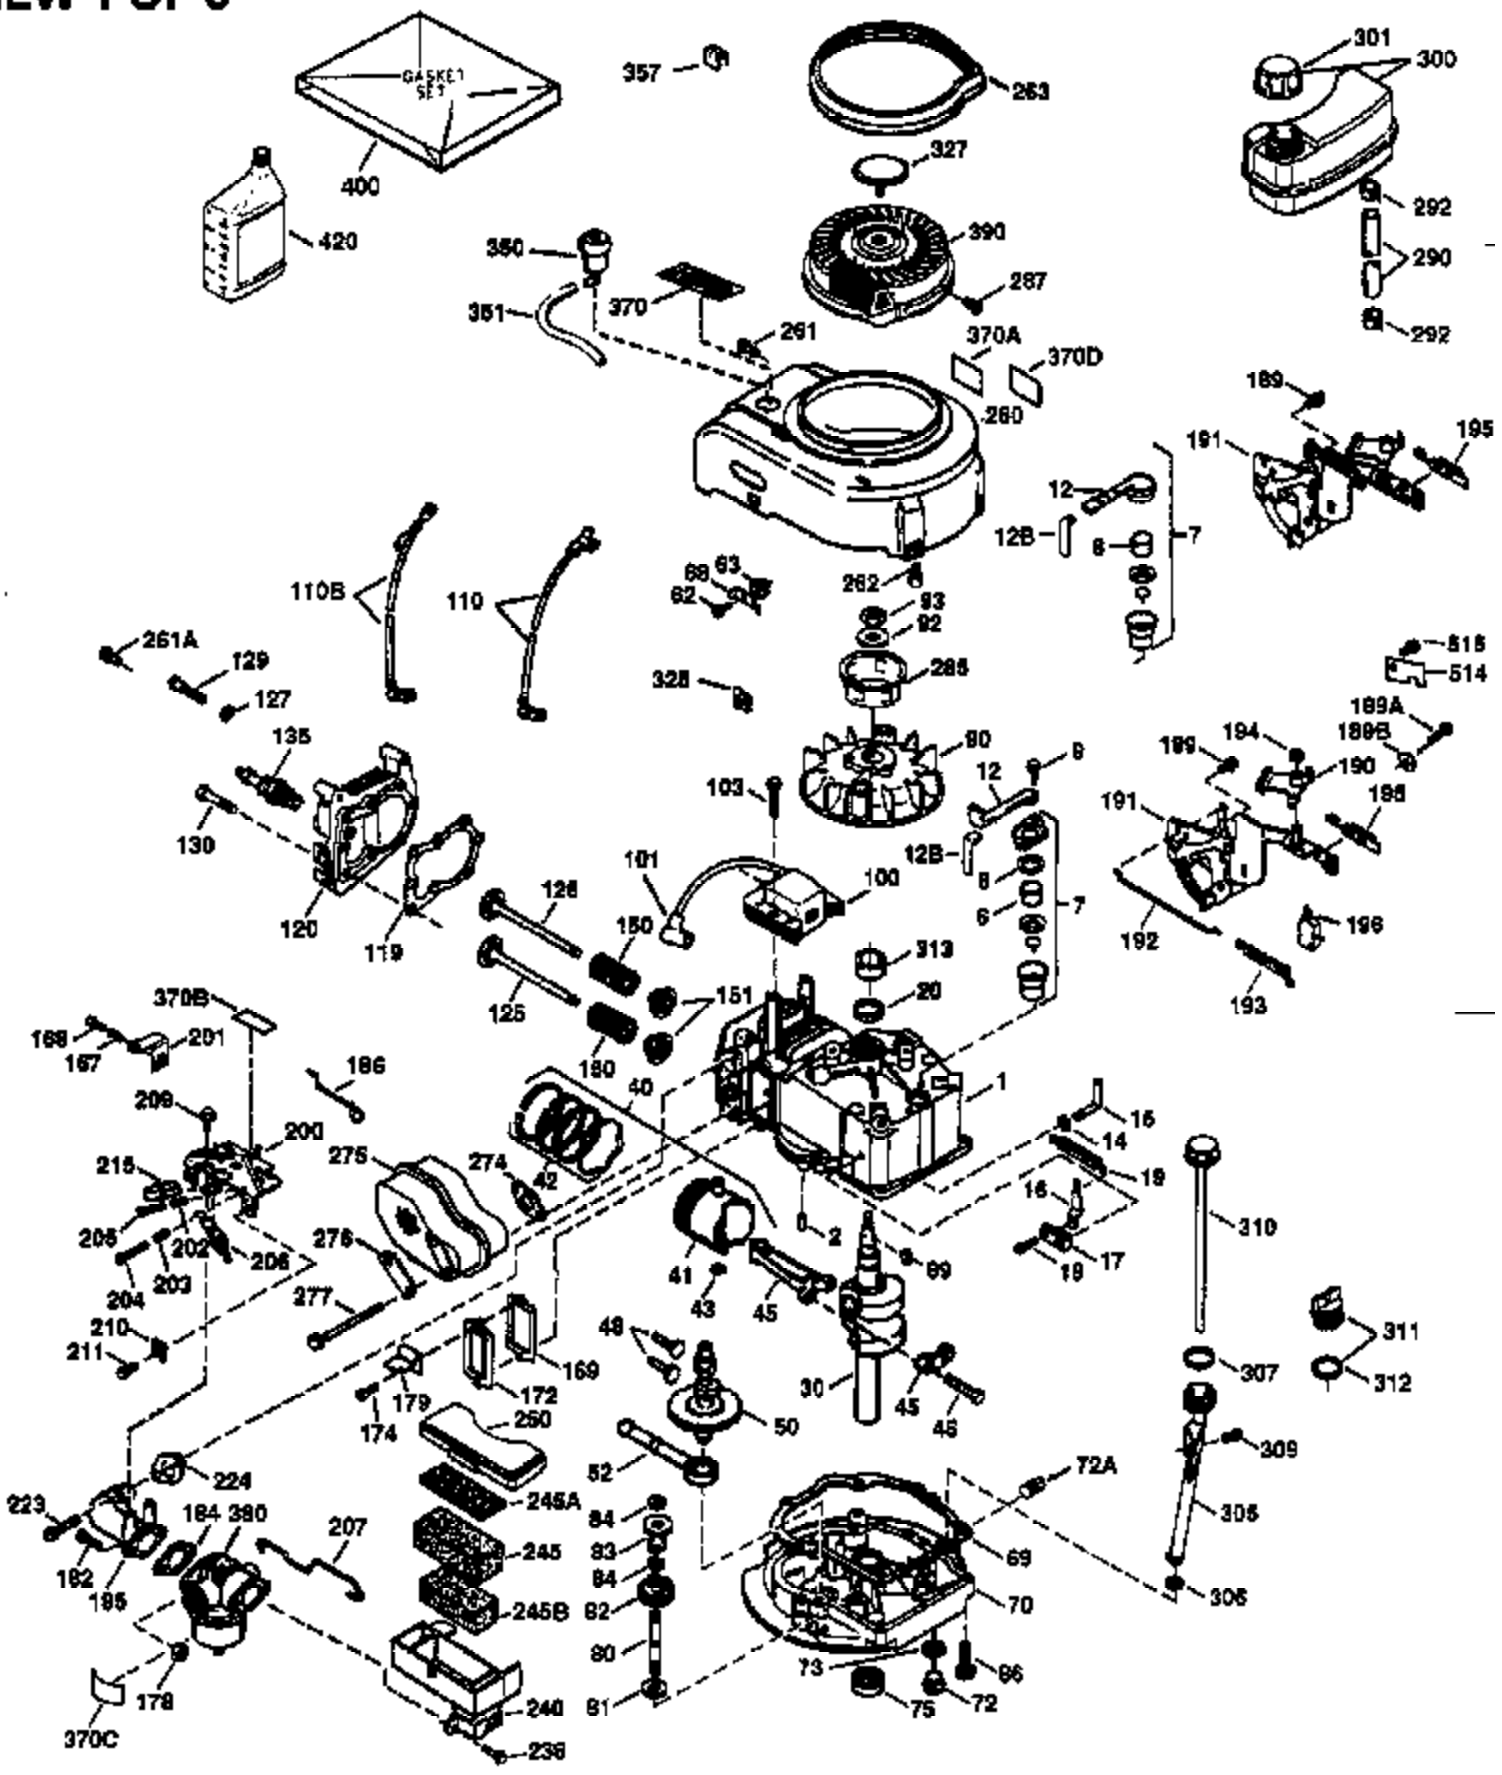

# VIEW 1 OF 3

Ref #	Part Number	Qty	Description
1	36478	1	Cylinder (Incl. 2 & 20)
2	26727	2	Dowel Pin
6	33734	1	Breather Element
7	34214A	1	Breather Ass'y. (Incl. 6, 8, 9 & 12)
8	33735	1	* Breather Gasket
9	30200	2	Screw, 10-24 x 9/16"
12	33886	1	Breather Tube
14	28277	1	Washer
15	30589	1	Governor Rod (Incl. 14)
16	31383A	1	Governor Lever
17	31335	1	Governor Lever Clamp
18	650548	1	Screw, 8-32 x 5/16"
19	31361	1	Extension Spring
20	32600	1	Oil Seal
30	36231	1	Crankshaft
40	36073	1	Piston, Pin & Ring Set (Std.)
40	36074	1	Piston, Pin & Ring Set (.010" OS)
40	36075	1	Piston, Pin & Ring Set (.020" OS)
41	36070	1	Piston & Pin Ass'y. (Std.) (Incl. 43)
41	36071	1	Piston & Pin Ass'y. (.010" OS) (Incl. 43)
41	36072	1	Piston & Pin Ass'y. (.020" OS) (Incl. 43)
42	36076	1	Ring Set (Std.)
42	36077	1	Ring Set (.010" OS)
42	36078	1	Ring Set (.020" OS)
43	20381	2	Piston Pin Retaining Ring
45	30963B	1	Connecting Rod Ass'y. (Incl. 46)
46	32610A	2	Connecting Rod Bolt
48	27241	2	Valve Lifter
50	35992	1	Camshaft (MCR)
52	29914	1	Oil Pump Ass'y.
69	35261	1	Mounting Flange Gasket
70	34311D	1	Mounting Flange (Incl. 72 thru 83)
72	36083	1	Oil Drain Plug
75	27897	1	Oil Seal
80	30574A	1	Governor Shaft
81	30590A	1	Washer
82	30591	1	Governor Gear Ass'y. (Incl. 81)
83	30588A	1	Governor Spool
86	650488	6	Screw, 1/4-20 x 1-1/4"
89	611004	1	Flywheel Key
90	611044	1	Flywheel
92	650815	1	Belleville Washer
93	650816	1	Flywheel Nut
100	34443A	1	Solid State Ignition
101	610118	1	Spark Plug Cover
103	650814	2	Screw, Torx T-15, 10-24 x 1"
110	34961	1	Ground Wire
119	36229	1	Cylinder Head Gasket
120	36476	1	Cylinder Head
125	36471	1	Exhaust Valve (Std.) (Incl. 151)
125	36472	1	Exhaust Valve (1/32" OS) (Incl. 151)
126	29314B	1	Intake Valve (Std.) (Incl. 151)
126	29315C	1	Intake Valve (1/32" OS) (Incl. 151)
127	650691	2	Washer
129	650818	2	Screw, 5/16-18 x 1-1/2"
130	6021A	6	Screw, 5/16-18 x 1-1/2"
135	35395	1	Resistor Spark Plug (RJ19LM)
150	35991	2	Valve Spring