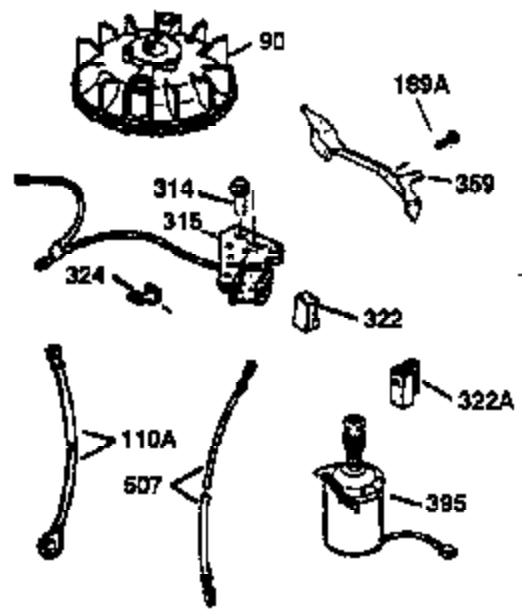

ILLUSTRATION SHOWS TYPICAL PARTS ONLY. ORDER BY PART NUMBER. PARTS NOT LISTED ARE SUPPLIED BY OEM.

VIEW 3 OF 3

Ref #	Part Number	Qty	Description
90	611044	1	Flywheel
238	650806	2	Screw, 10-32 x 5/8"
239	34338	1	* Air Cleaner Gasket
240	34858	1	Air Cleaner Body
245A	35605	1	Air Cleaner Filter
245B	34927	1	Air Cleaner Filter
245	35604	1	Air Cleaner Filter
250	35665	1	Air Cleaner Cover
275	36491	1	Muffler (Incl. 277)
277	650988	2	Screw, 1/4-20 x 2-13/64"