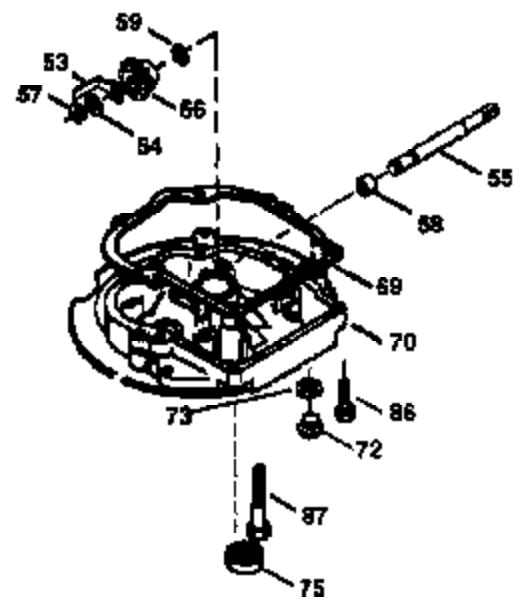

ILLUSTRATION SHOWS TYPICAL PARTS ONLY. ORDER BY PART NUMBER. PARTS NOT LISTED ARE SUPPLIED BY OEM.

VIEW 2 OF 3

Ref #	Part Number	Qty	Description
19	31361	1	Extension Spring
69	35261	1	Mounting Flange Gasket
70	34311D	1	Mounting Flange (Incl. 72 thru 83)
72	36083	1	Oil Drain Plug
75	27897	1	Oil Seal
86	650488	6	Screw, 1/4-20 x 1-1/4"
182	6201	2	Screw, 1/4-28 x 7/8"
185	31384A	1	Intake Pipe (Incl. 224)
186	32653	1	Governor Link
216	33086	1	R.P.M. Adjusting Lever
223	650451	2	Screw, 1/4-20 x 1"
238	650806	2	Screw, 10-32 x 5/8"
239	34338	1	* Air Cleaner Gasket
245	35604	1	Air Cleaner Filter
245A	35605	1	Air Cleaner Filter
250	35665	1	Air Cleaner Cover
287	650926	2	Screw, 8-32 x 21/64"
298	28763	3	Screw, 10-32 x 35/64"
300	34979A	1	Fuel Tank (Incl. 292 & 301)
301	35355	1	Fuel Cap
390	590694	1	Rewind Starter (NOTE: This engine could have been built with 590686 starter. Refer to the design of the air intake louvers for part identification. Individual starter parts do not interchange.)