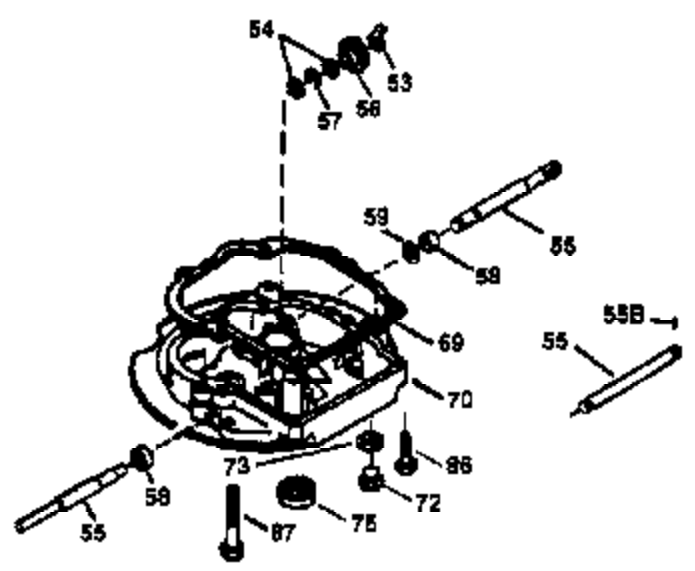

ILLUSTRATION SHOWS TYPICAL PARTS ONLY. ORDER BY PART NUMBER. PARTS NOT LISTED ARE SUPPLIED BY OEM.

VIEW 2 OF 3

Ref #	Part Number	Qty	Description
19	31361	1	Extension Spring
69	35261	1	Mounting Flange Gasket
70	34311D	1	Mounting Flange (Incl. 72 thru 83)
72	36083	1	Oil Drain Plug
75	27897	1	Oil Seal
86	650488	6	Screw, 1/4-20 x 1-1/4"
182	6201	2	Screw, 1/4-28 x 7/8"
185	31384A	1	Intake Pipe (Incl. 224)
186	32653	1	Governor Link
216	33086	1	R.P.M. Adjusting Lever
223	650451	2	Screw, 1/4-20 x 1"
238	650806	2	Screw, 10-32 x 5/8"
239	34338	1	* Air Cleaner Gasket
245	35604	1	Air Cleaner Filter
245A	35605	1	Air Cleaner Filter
250	35665	1	Air Cleaner Cover
287	650926	2	Screw, 8-32 x 21/64"
298	28763	3	Screw, 10-32 x 35/64"
300	34979A	1	Fuel Tank (Incl. 292 & 301)
301	35355	1	Fuel Cap
390	590694	1	Rewind Starter (NOTE: This engine could have been built with 590686 starter. Refer to the design of the air intake louvers for part identification. Individual starter parts do not interchange.)