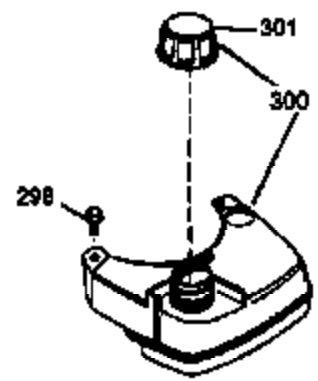

ILLUSTRATION SHOWS TYPICAL PARTS ONLY. ORDER BY PART NUMBER. PARTS NOT LISTED ARE SUPPLIED BY OEM.

VIEW 2 OF 3

Ref #	Part Number	Qty	Description
19	31361	1	Extension Spring
69	35261	1	Mounting Flange Gasket
70	34311D	1	Mounting Flange (Incl. 72 thru 83)
72	36083	1	Oil Drain Plug
75	27897	1	Oil Seal
86	650488	6	Screw, 1/4-20 x 1-1/4"
182	6201	2	Screw, 1/4-28 x 7/8"
185	31384A	1	Intake Pipe (Incl. 224)
186	32653	1	Governor Link
216	33086	1	R.P.M. Adjusting Lever
223	650451	2	Screw, 1/4-20 x 1"
238	650806	2	Screw, 10-32 x 5/8"
239	34338	1	* Air Cleaner Gasket
245	35604	1	Air Cleaner Filter
245A	35605	1	Air Cleaner Filter
250	35665	1	Air Cleaner Cover
287	650926	2	Screw, 8-32 x 21/64"
298	28763	3	Screw, 10-32 x 35/64"
300	34979A	1	Fuel Tank (Incl. 292 & 301)
301	35355	1	Fuel Cap
390	590694	1	Rewind Starter (NOTE: This engine could have been built with 590686 starter. Refer to the design of the air intake louvers for part identification. Individual starter parts do not interchange.)