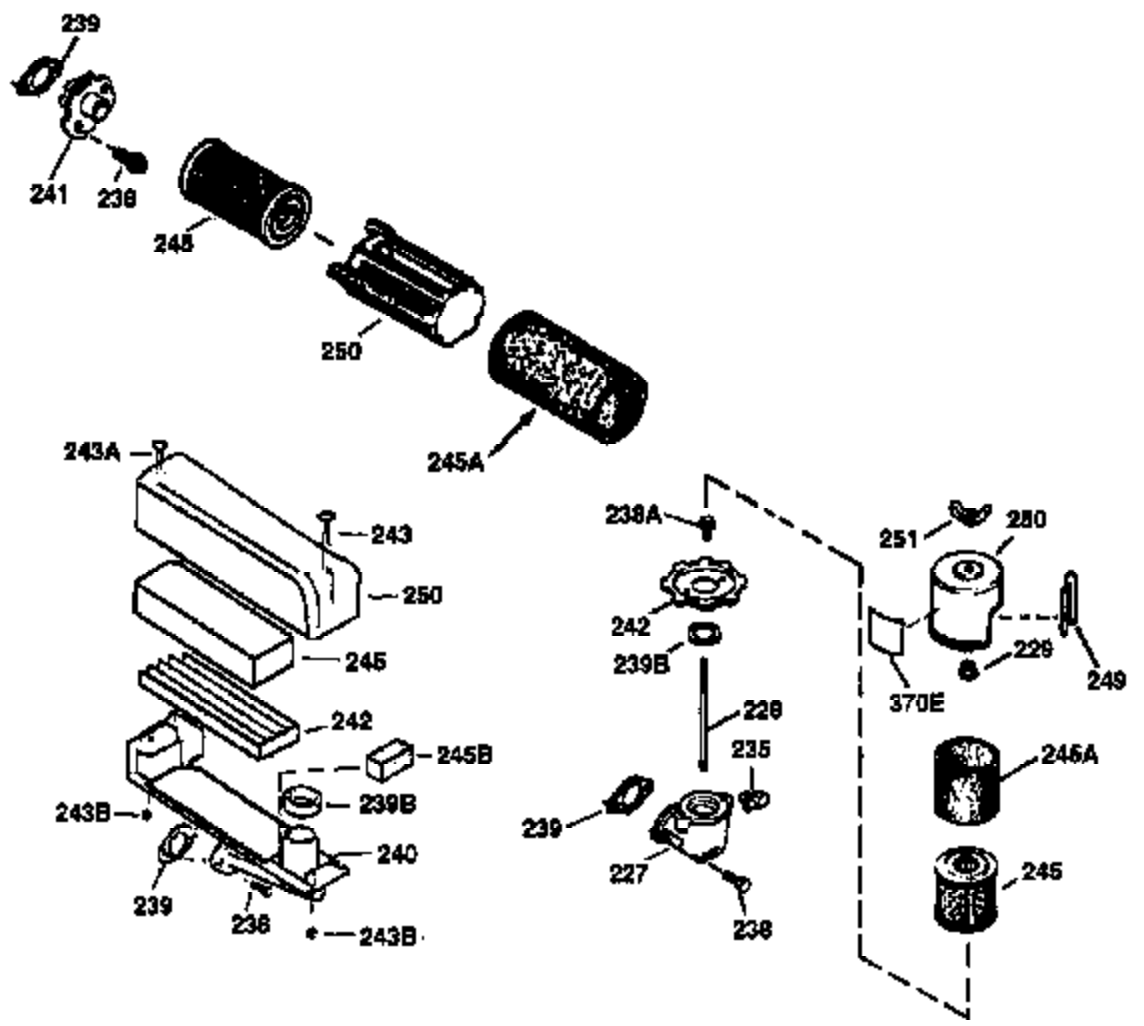

ILLUSTRATION SHOWS TYPICAL PARTS ONLY. ORDER BY PART NUMBER. PARTS NOT LISTED ARE SUPPLIED BY OEM.

VIEW 3 OF 3

Ref #	Part Number	Qty	Description
90	611044	1	Flywheel
238	650806	2	Screw, 10-32 x 5/8"
239	34338	1	* Air Cleaner Gasket
240	34858	1	Air Cleaner Body
245A	35605	1	Air Cleaner Filter
245B	34927	1	Air Cleaner Filter
245	35604	1	Air Cleaner Filter
250	35665	1	Air Cleaner Cover
275	36491	1	Muffler (Incl. 277)
277	650988	2	Screw, 1/4-20 x 2-13/64"