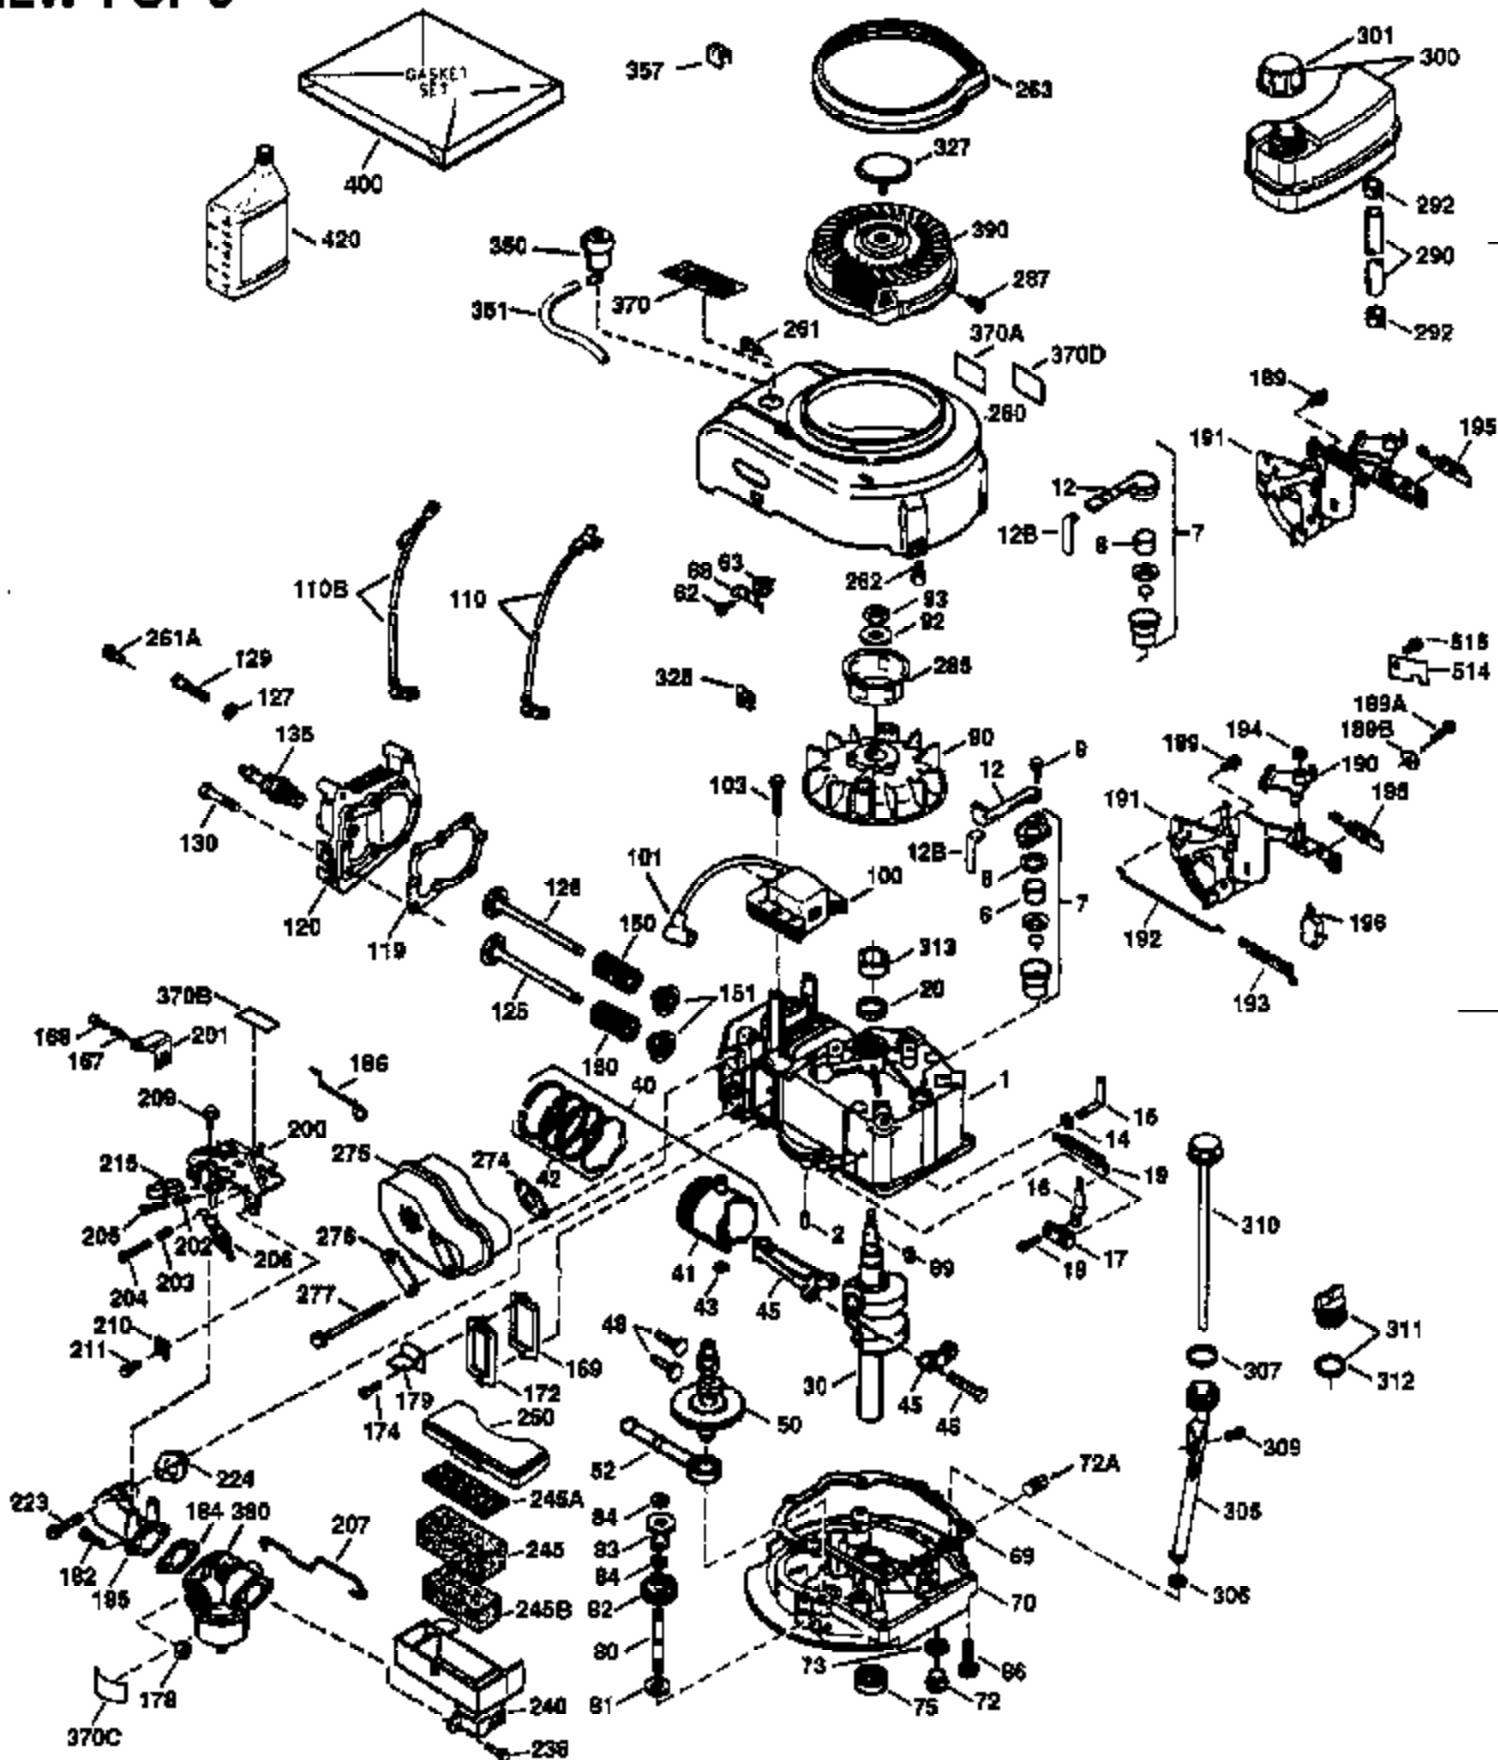

# VIEW 1 OF 3

Ref #	Part Number	Qty	Description
1	36478A	1	Cylinder (Incl. 2,7,20 & 125)
2	26727	2	Dowel Pin
6	33734	1	Breather Element
7	36557	1	Breather Body Ass'y. (Incl. 6 & 12)
12	36558	1	Breather Cover & Tube
14	28277	1	Washer
15	30589	1	Governor Rod (Incl. 14)
16	31383A	1	Governor Lever
17	31335	1	Governor Lever Clamp
18	650548	1	Screw, 8-32 x 5/16"
19	31361	1	Extension Spring
20	32600	1	Oil Seal
30	36231	1	Crankshaft
40	36073	1	Piston, Pin & Ring Set (Std.)
40	36074	1	Piston, Pin & Ring Set (.010" OS)
40	36075	1	Piston, Pin & Ring Set (.020" OS)
41	36070	1	Piston & Pin Ass'y. (Std.) (Incl. 43)
41	36071	1	Piston & Pin Ass'y. (.010" OS) (Incl. 43)
41	36072	1	Piston & Pin Ass'y. (.020" OS) (Incl. 43)
42	36076	1	Ring Set (Std.)
42	36077	1	Ring Set (.010" OS)
42	36078	1	Ring Set (.020" OS)
43	20381	2	Piston Pin Retaining Ring
45	30963B	1	Connecting Rod Ass'y. (Incl. 46)
46	32610A	2	Connecting Rod Bolt
48	27241	2	Valve Lifter
50	35992	1	Camshaft (MCR)
52	29914	1	Oil Pump Ass'y.
69	35261	1	Mounting Flange Gasket
70	34311D	1	Mounting Flange (Incl. 72 thru 83)
72	36083	1	Oil Drain Plug
75	27897	1	Oil Seal
80	30574A	1	Governor Shaft
81	30590A	1	Washer
82	30591	1	Governor Gear Ass'y. (Incl. 81)
83	30588A	1	Governor Spool
86	650488	6	Screw, 1/4-20 x 1-1/4"
89	611004	1	Flywheel Key
90	611112	1	Flywheel
92	650815	1	Belleville Washer
93	650816	1	Flywheel Nut
100	34443A	1	Solid State Ignition
101	610118	1	Spark Plug Cover
103	650814	2	Screw, Torx T-15, 10-24 x 1"
110	34961	1	Ground Wire
119	36477	1	* Cylinder Head Gasket
120	36476	1	Cylinder Head
125	36471	1	Exhaust Valve (Std.) (Incl. 151)
125	36472	1	Exhaust Valve (1/32" OS) (Incl. 151)
126	29314B	1	Intake Valve (Std.) (Incl. 151)
126	29315C	1	Intake Valve (1/32" OS) (Incl. 151)
127	650691	2	Washer
129	650818	2	Screw, 5/16-18 x 1-1/2"
130	6021A	6	Screw, 5/16-18 x 1-1/2"
135	35395	1	Resistor Spark Plug (RJ19LM)
150	35991	2	Valve Spring
151	31673	2	Valve Spring Cap
169	27234A	1	* Valve Cover Gasket