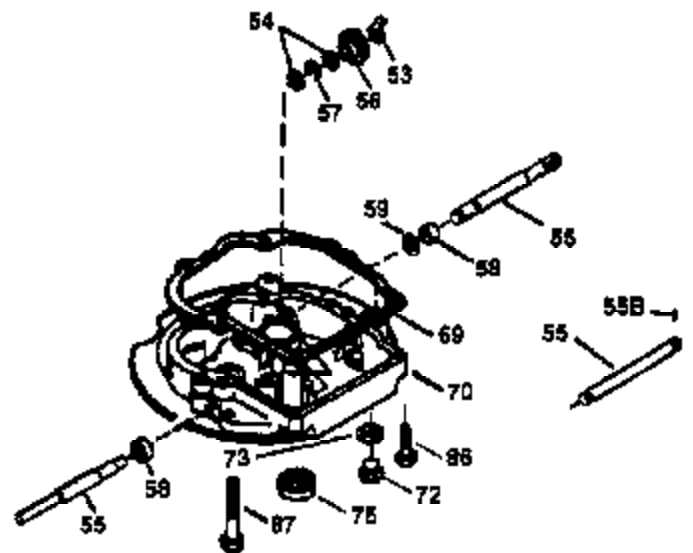

ILLUSTRATION SHOWS TYPICAL PARTS ONLY. ORDER BY PART NUMBER. PARTS NOT LISTED ARE SUPPLIED BY OEM.

VIEW 2 OF 3

Ref #	Part Number	Qty	Description
12A	36558	1	Breather Cover & Tube
19	31361	1	Extension Spring
69	35261	1	Mounting Flange Gasket
70	34311D	1	Mounting Flange (Incl. 72 thru 83)
72	36083	1	Oil Drain Plug
75	27897	1	Oil Seal
86	650488	6	Screw, 1/4-20 x 1-1/4"
182	6201	2	Screw, 1/4-28 x 7/8"
185	31384A	1	Intake Pipe (Incl. 224)
186	32653	1	Governor Link
216	33086	1	R.P.M. Adjusting Lever
223	650451	2	Screw, 1/4-20 x 1"
238	650806	2	Screw, 10-32 x 5/8"
239	34338	1	* Air Cleaner Gasket
245	35604	1	Air Cleaner Filter
245A	35605	1	Air Cleaner Filter
250	35665	1	Air Cleaner Cover
287	650926	2	Screw, 8-32 x 21/64"
298	28763	3	Screw, 10-32 x 35/64"
300	34979A	1	Fuel Tank (Incl. 292 & 301)
301	35355	1	Fuel Cap
370K	36695	1	Starter Decal
390	590694	1	Rewind Starter (NOTE: This engine could have been built with 590737 starter.)