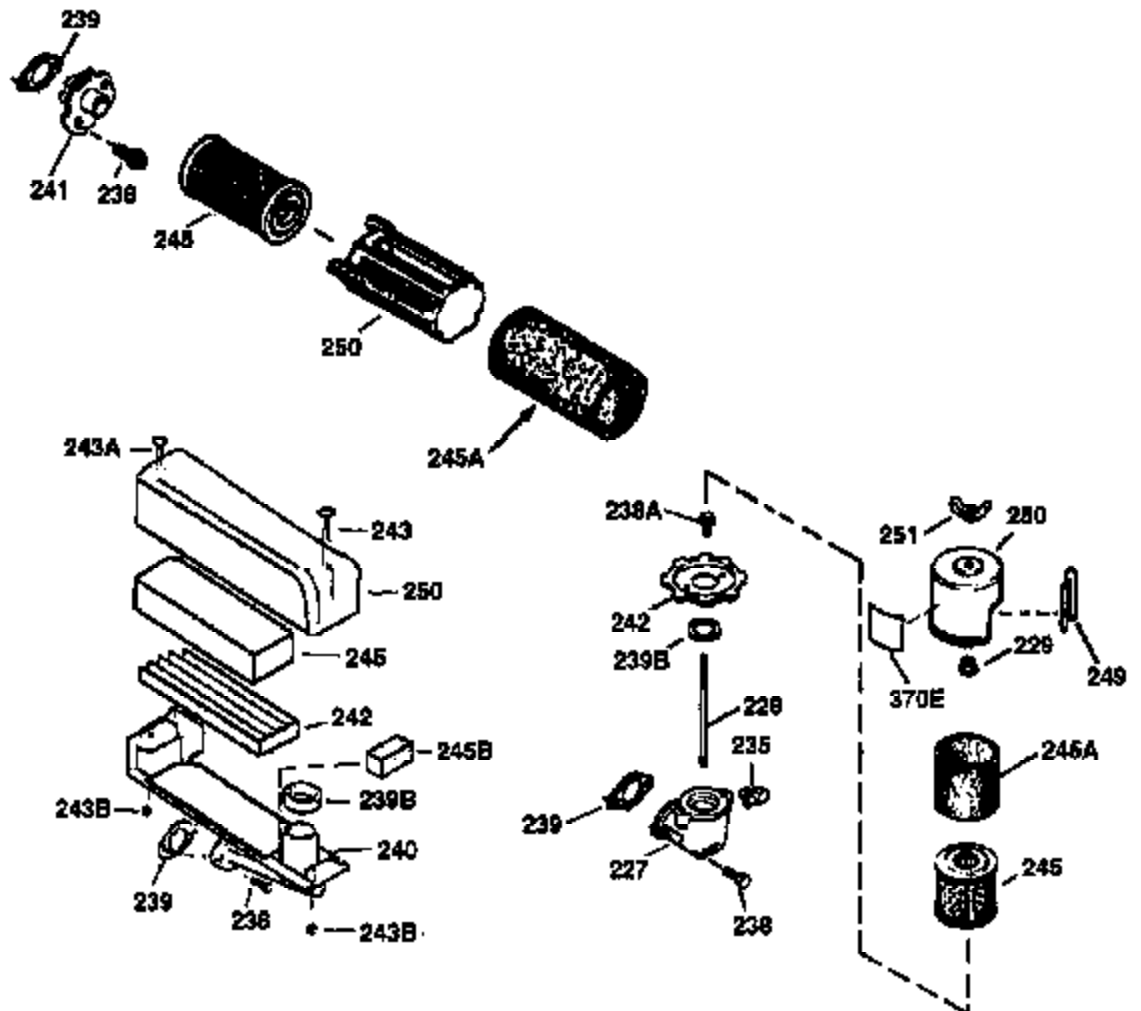

ILLUSTRATION SHOWS TYPICAL PARTS ONLY. ORDER BY PART NUMBER. PARTS NOT LISTED ARE SUPPLIED BY OEM.

VIEW 3 OF 3

Ref #	Part Number	Qty	Description
90	611123	1	Flywheel
238	650806	2	Screw, 10-32 x 5/8"
239	34338	1	* Air Cleaner Gasket
240	34858	1	Air Cleaner Body
245	34340	1	Air Cleaner Filter
250	34341B	1	Air Cleaner Cover
275	35603A	1	Muffler (Incl. 277)
276	33753	1	Locking Plate
277	650795	2	Screw, 1/4-20 x 2-1/4"
340	35016	1	Fuel Tank Bracket