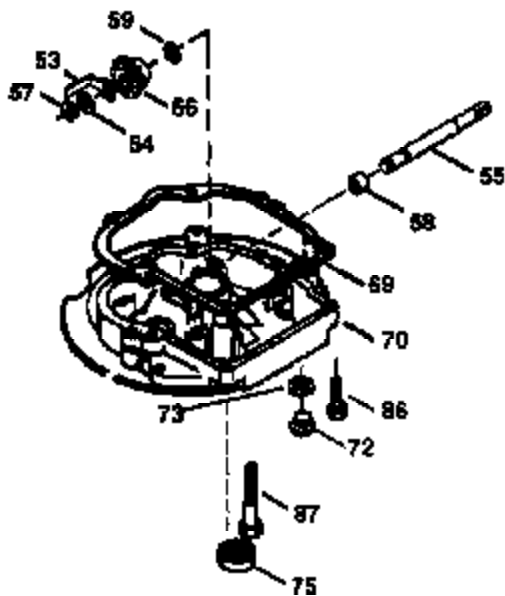

ILLUSTRATION SHOWS TYPICAL PARTS ONLY. ORDER BY PART NUMBER. PARTS NOT LISTED ARE SUPPLIED BY OEM.

VIEW 2 OF 3

Ref #	Part Number	Qty	Description
19	31386	1	Extension Spring
69	35261	1	Mounting Flange Gasket
70	32612B	1	Mounting Flange (Incl. 72 thru 83)
72	30572	1	Oil Drain Plug (Incl. 73)
73	28833	1	Drain Plug Gasket
75	27897	1	Oil Seal
86	650488	6	Screw, 1/4-20 x 1-1/4"
182	6201	2	Screw, 1/4-28 x 7/8"
185	31384A	1	Intake Pipe (Incl. 224)
186	34337	1	Governor Link
223	650451	2	Screw, 1/4-20 x 1"
238	650806	2	Screw, 10-32 x 5/8"
239	34338	1	* Air Cleaner Gasket
245	34340	1	Air Cleaner Filter
250	34341B	1	Air Cleaner Cover
287	650926	2	Screw, 8-32 x 21/64"
300	32671	1	Fuel Tank (Incl. 292 & 301)
301	33032	1	Fuel Cap
340	35016	1	Fuel Tank Bracket
342	650735	1	Screw, 10-24 x 3/8"
342A	650665	1	Screw, 1/4-15 x 3/4"
390	590688	1	Rewind Starter