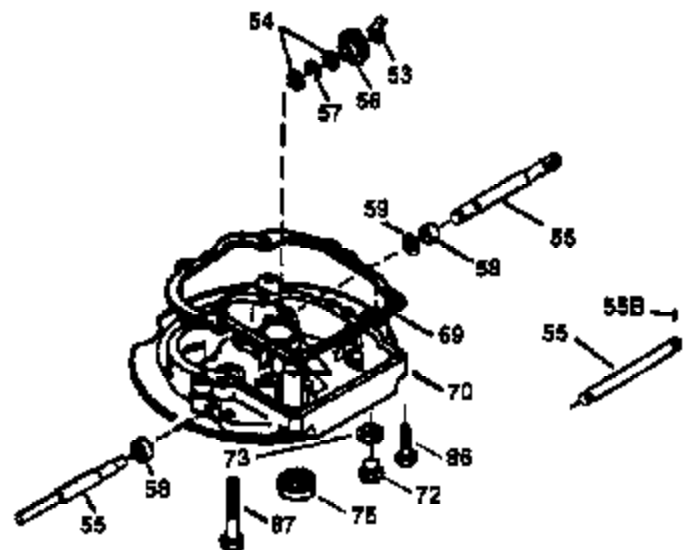

ILLUSTRATION SHOWS TYPICAL PARTS ONLY. ORDER BY PART NUMBER. PARTS NOT LISTED ARE SUPPLIED BY OEM.

VIEW 2 OF 3

Ref #	Part Number	Qty	Description
19	31386	1	Extension Spring
69	35261	1	Mounting Flange Gasket
70	32612B	1	Mounting Flange (Incl. 72 thru 83)
72	30572	1	Oil Drain Plug
73	28833	1	Drain Plug Gasket
75	27897	1	Oil Seal
86	650488	6	Screw, 1/4-20 x 1-1/4"
182	6201	2	Screw, 1/4-28 x 7/8"
185	31384A	1	Intake Pipe (Incl. 224)
186	34337	1	Governor Link
223	650451	2	Screw, 1/4-20 x 1"
238	650806	2	Screw, 10-32 x 5/8"
239	34338	1	* Air Cleaner Gasket
245	34340	1	Air Cleaner Filter
250	34341B	1	Air Cleaner Cover
287	650926	2	Screw, 8-32 x 21/64"
300	32671	1	Fuel Tank (Incl. 292 & 301)
301	33032	1	Fuel Cap
341	35016	1	Fuel Tank Bracket
342	650665	1	Screw, 1/4-15 x 3/4"
342A	650735	1	Screw, 10-24 x 3/8"
390	590688	1	Rewind Starter