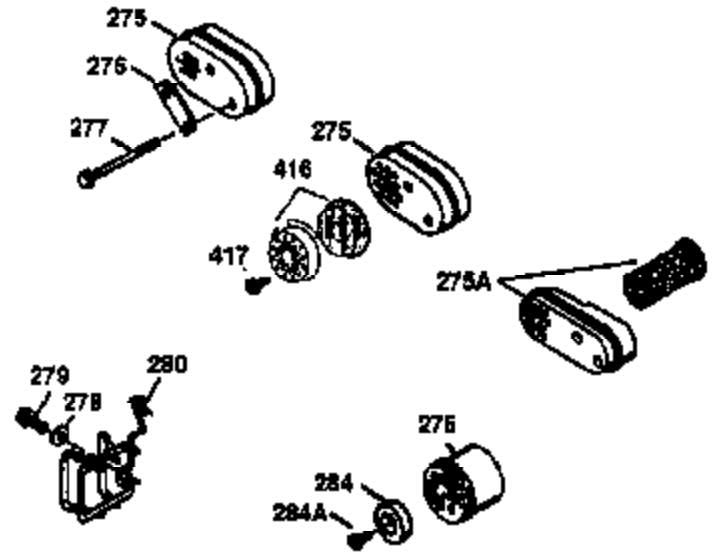

ILLUSTRATION SHOWS TYPICAL PARTS ONLY. ORDER BY PART NUMBER. PARTS NOT LISTED ARE SUPPLIED BY OEM.

VIEW 3 OF 3

Ref #	Part Number	Qty	Description
90	611123	1	Flywheel
238	650806	2	Screw, 10-32 x 5/8"
239	34338	1	* Air Cleaner Gasket
240	34858	1	Air Cleaner Body
245	34340	1	Air Cleaner Filter
250	34341B	1	Air Cleaner Cover
275	36473	1	Muffler (Incl. 277)
277	650988	2	Screw, 1/4-20 x 2-13/64"