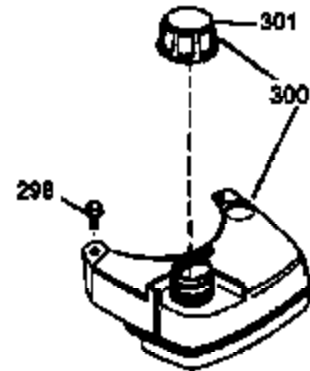

ILLUSTRATION SHOWS TYPICAL PARTS ONLY. ORDER BY PART NUMBER. PARTS NOT LISTED ARE SUPPLIED BY OEM.

VIEW 2 OF 3

Ref #	Part Number	Qty	Description
19	31386	1	Extension Spring
69	35261	1	Mounting Flange Gasket
70	32612B	1	Mounting Flange (Incl. 72 thru 83)
72	30572	1	Oil Drain Plug
73	28833	1	Drain Plug Gasket
75	27897	1	Oil Seal
86	650488	6	Screw, 1/4-20 x 1-1/4"
182	6201	2	Screw, 1/4-28 x 7/8"
185	31384A	1	Intake Pipe (Incl. 224)
186	34337	1	Governor Link
223	650451	2	Screw, 1/4-20 x 1"
238	650806	2	Screw, 10-32 x 5/8"
239	34338	1	* Air Cleaner Gasket
245	34340	1	Air Cleaner Filter
250	34341B	1	Air Cleaner Cover
287	650926	2	Screw, 8-32 x 21/64"
300	32671	1	Fuel Tank (Incl. 292 & 301)
301	33032	1	Fuel Cap
341	35016	1	Fuel Tank Bracket
342	650665	1	Screw, 1/4-15 x 3/4"
342A	650735	1	Screw, 10-24 x 3/8"
390	590688	1	Rewind Starter