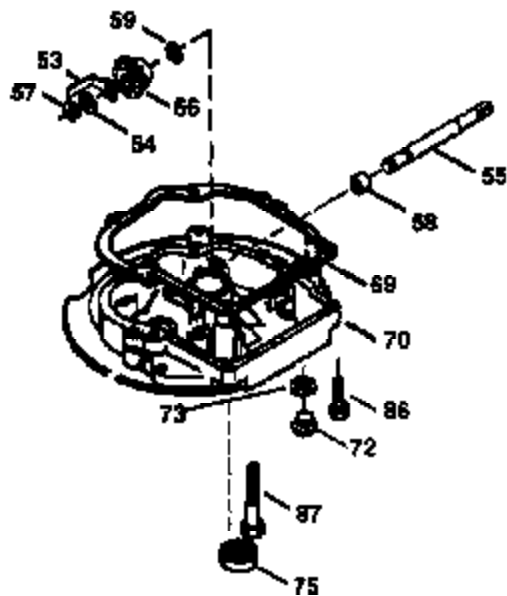

ILLUSTRATION SHOWS TYPICAL PARTS ONLY. ORDER BY PART NUMBER. PARTS NOT LISTED ARE SUPPLIED BY OEM.

VIEW 2 OF 3

Ref #	Part Number	Qty	Description
19	31386	1	Extension Spring
69	35261	1	Mounting Flange Gasket
70	32612B	1	Mounting Flange (Incl. 72 thru 83)
72	30572	1	Oil Drain Plug
73	28833	1	Drain Plug Gasket
75	27897	1	Oil Seal
86	650488	6	Screw, 1/4-20 x 1-1/4"
182	6201	2	Screw, 1/4-28 x 7/8"
185	31384A	1	Intake Pipe (Incl. 224)
186	34337	1	Governor Link
223	650451	2	Screw, 1/4-20 x 1"
238	650806	2	Screw, 10-32 x 5/8"
239	34338	1	* Air Cleaner Gasket
245	34340	1	Air Cleaner Filter
250	34341B	1	Air Cleaner Cover
287	650926	2	Screw, 8-32 x 21/64"
300	32671	1	Fuel Tank (Incl. 292 & 301)
301	33032	1	Fuel Cap
341	35016	1	Fuel Tank Bracket
342	650665	1	Screw, 1/4-15 x 3/4"
342A	650735	1	Screw, 10-24 x 3/8"
390	590688	1	Rewind Starter