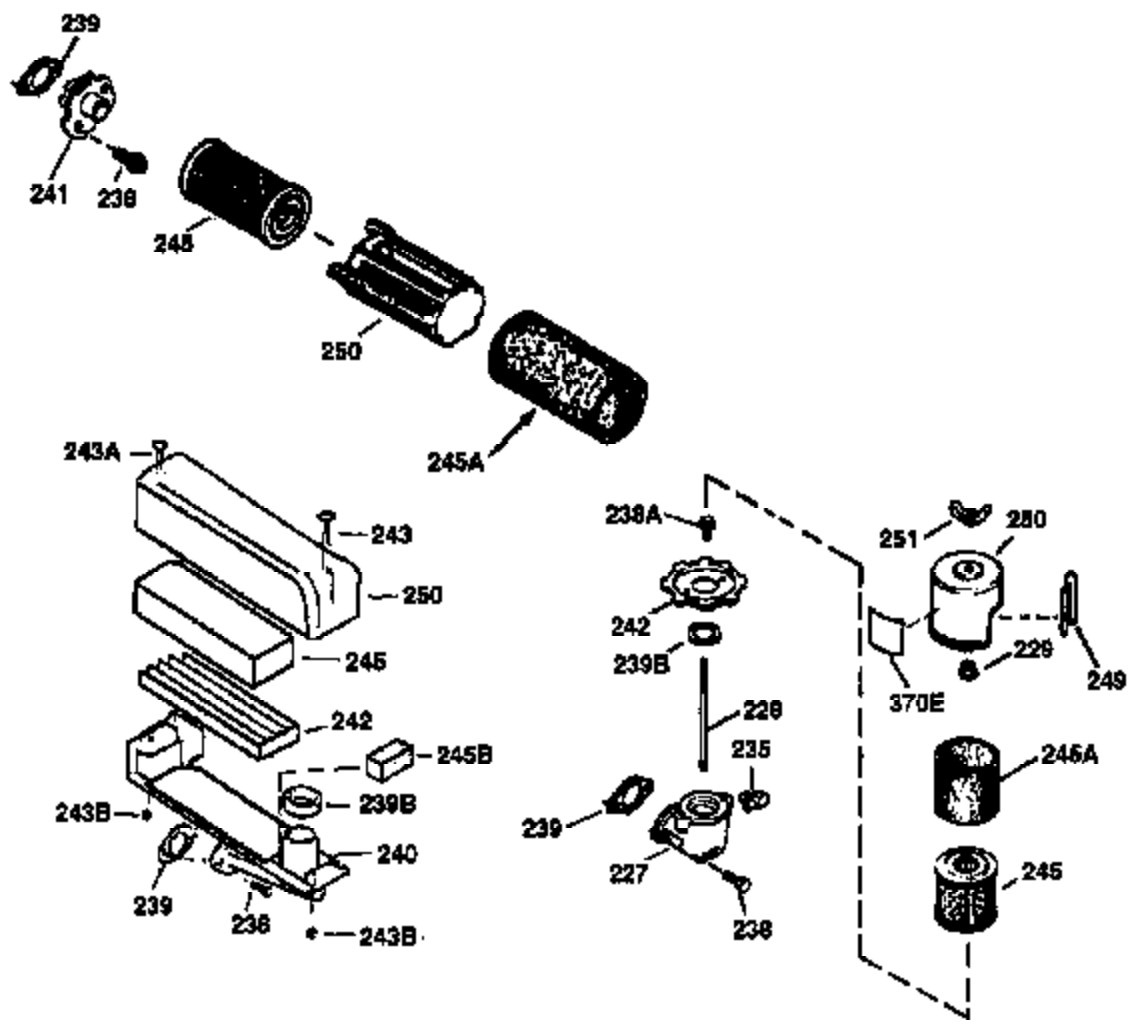

ILLUSTRATION SHOWS TYPICAL PARTS ONLY. ORDER BY PART NUMBER. PARTS NOT LISTED ARE SUPPLIED BY OEM.

VIEW 3 OF 3

Ref #	Part Number	Qty	Description
90	611123	1	Flywheel
238	650806	2	Screw, 10-32 x 5/8"
239	34338	1	* Air Cleaner Gasket
240	34858	1	Air Cleaner Body
245	34340	1	Air Cleaner Filter
250	34341B	1	Air Cleaner Cover
275	36473	1	Muffler (Incl. 277)
277	650988	2	Screw, 1/4-20 x 2-13/64"