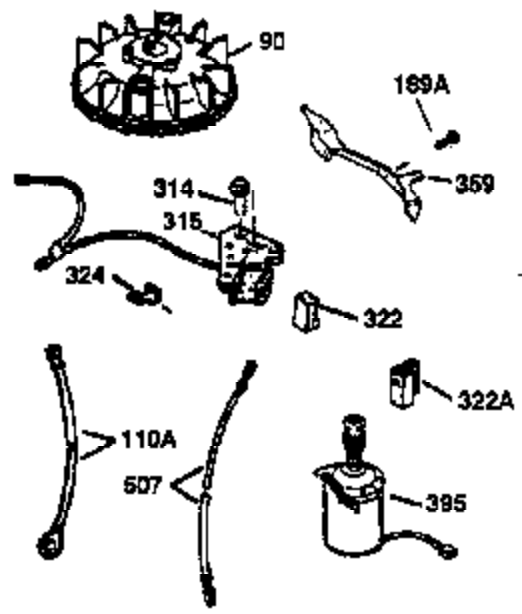

ILLUSTRATION SHOWS TYPICAL PARTS ONLY. ORDER BY PART NUMBER. PARTS NOT LISTED ARE SUPPLIED BY OEM.

VIEW 3 OF 3

Ref #	Part Number	Qty	Description
90	611123	1	Flywheel
238	650806	2	Screw, 10-32 x 5/8"
239	34338	1	* Air Cleaner Gasket
240	34858	1	Air Cleaner Body
245	34340	1	Air Cleaner Filter
250	34341B	1	Air Cleaner Cover
275	36473	1	Muffler (Incl. 277)
277	650988	2	Screw, 1/4-20 x 2-13/64"