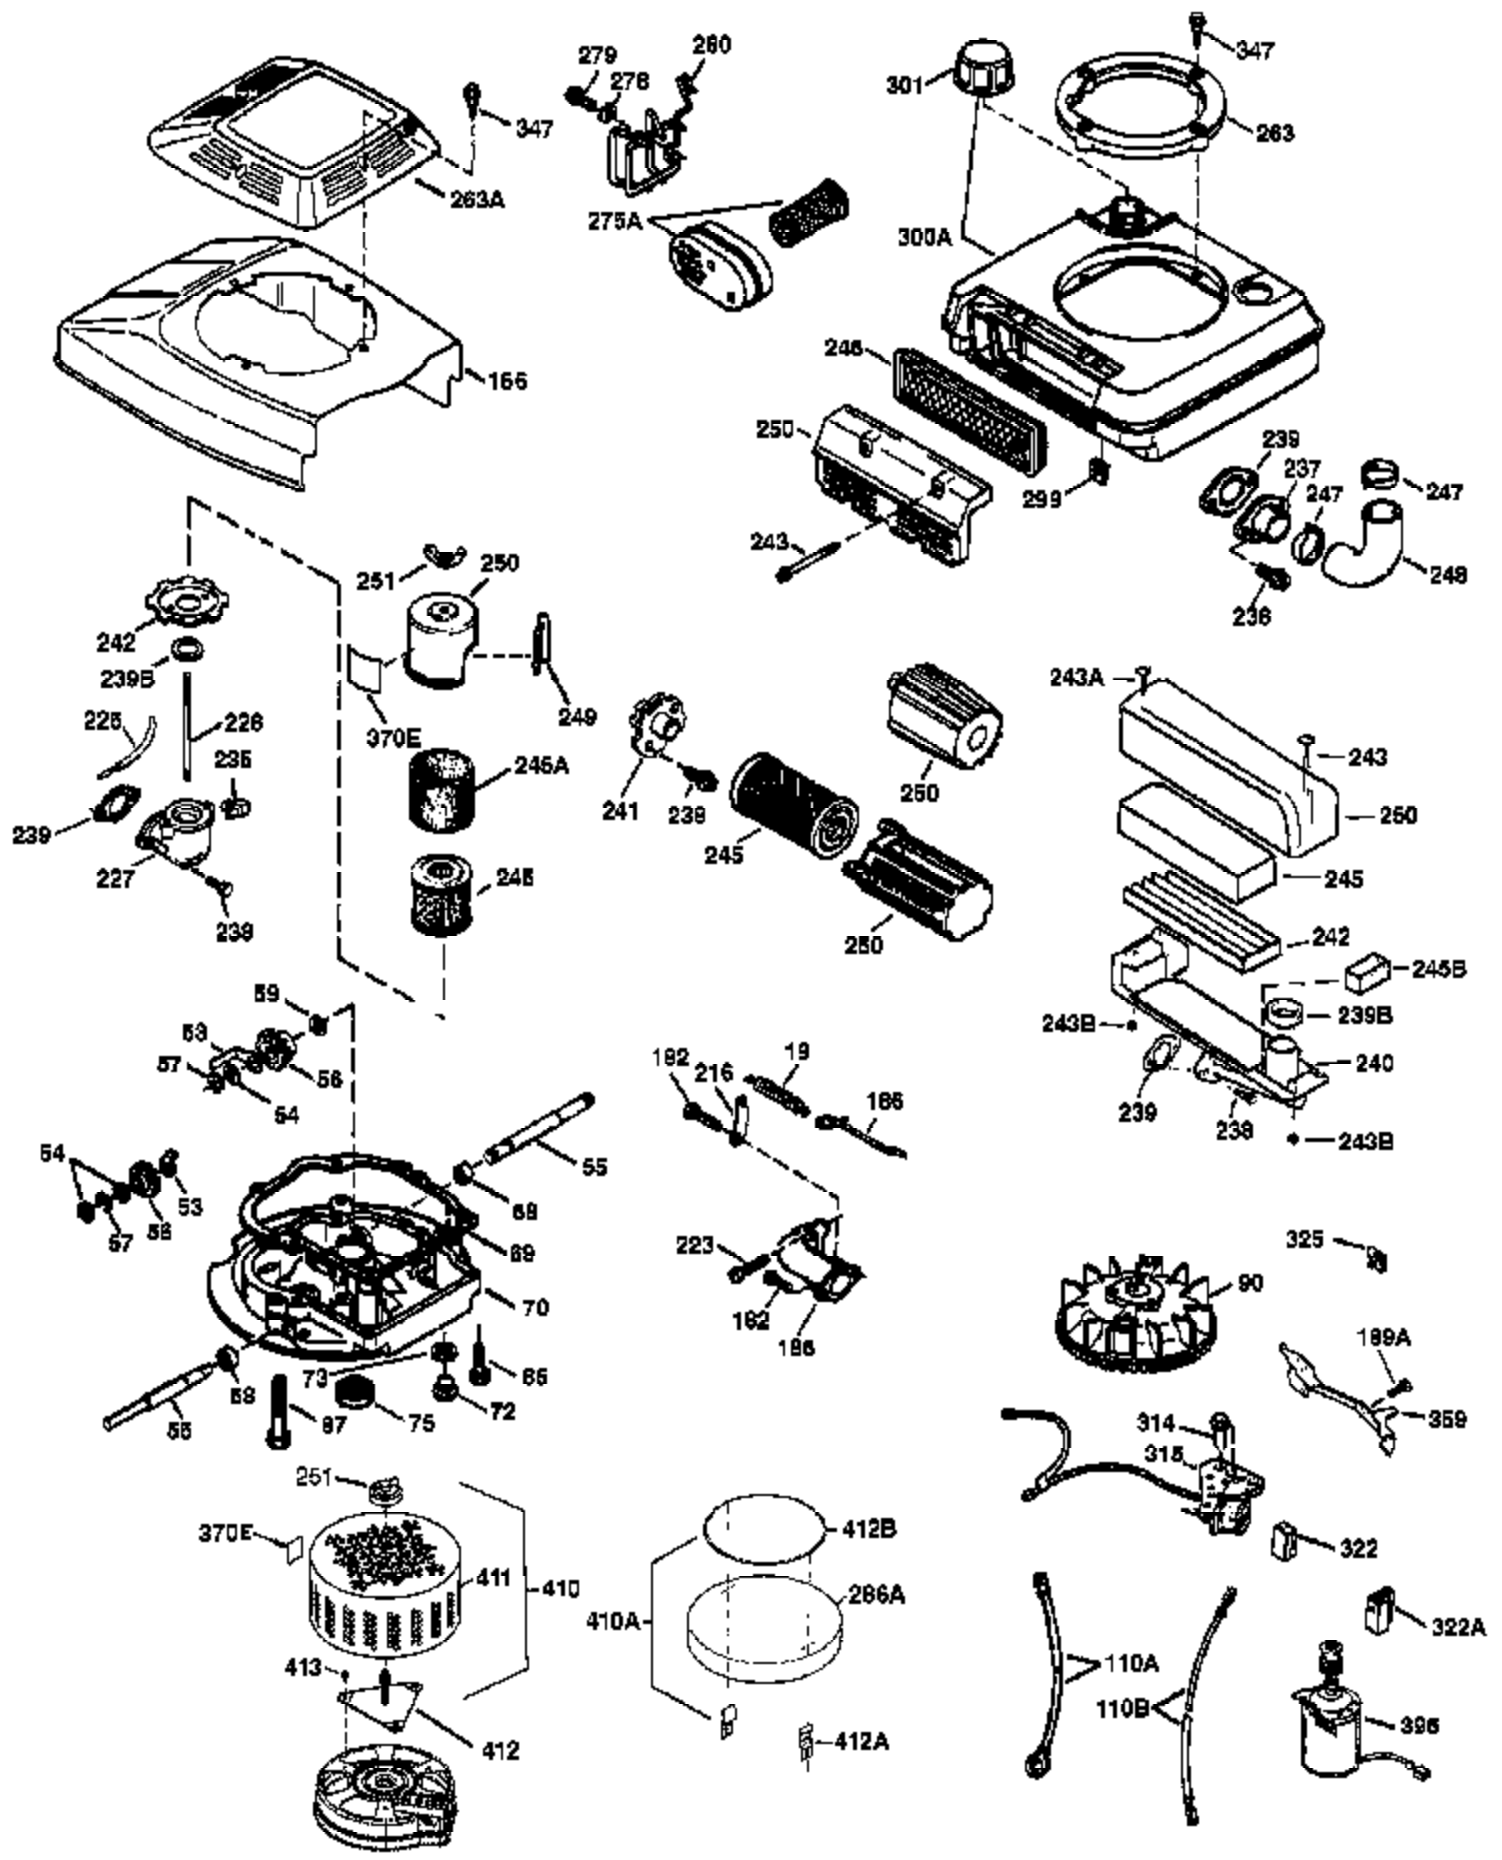

Ref #	Part Number	Qty	Description
19	31386	1	Extension Spring
69	35261	1	Mounting Flange Gasket
70	32612C	1	Mounting Flange (Incl. 72 thru 83)
72	30572	1	Oil Drain Plug
73	28833	1	Drain Plug Gasket
75	27897	1	Oil Seal
86	650488	6	Screw, 1/4-20 x 1-1/4"
90	611123	1	Flywheel
182	6201	2	Screw, 1/4-28 x 7/8"
185	31384A	1	Intake Pipe (Incl. 224)
186	34337	1	Governor Link
206	610973	1	Terminal
223	650451	2	Screw, 1/4-20 x 1"
238	650806	2	Screw, 10-32 x 5/8"
239	34338	1	* Air Cleaner Gasket
240	34858	1	Air Cleaner Body
245	34340	1	Air Cleaner Filter
250	34341B	1	Air Cleaner Cover
301	33032	1	Fuel Cap
380	631597	1	Carburetor (Incl. 184)