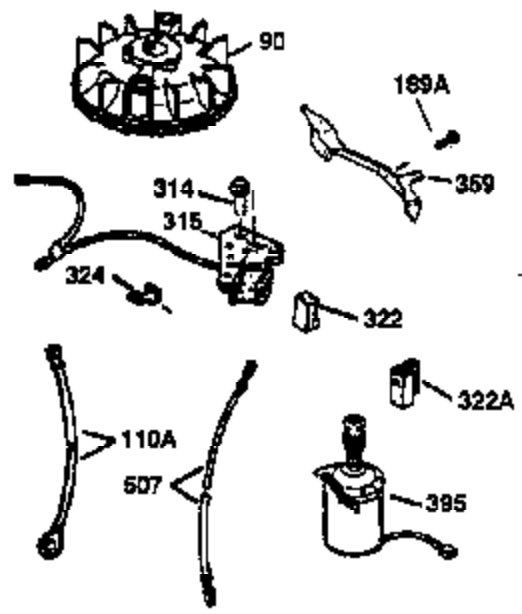

Ref #	Part Number	Qty	Description
400	35997	1	* Gasket Set (Incl. items marked PK i n notes). Incl. Part #s 26756 (1), 27234A (1), 33554A (1), 33735 (1), 34265 (1), 34338 (1), 34690A (1)
420	730225	1	SAE 30 4-Cycle Engine Oil (Quart)

ILLUSTRATION SHOWS TYPICAL PARTS ONLY. ORDER BY PART NUMBER. PARTS NOT LISTED ARE SUPPLIED BY OEM.

VIEW 2 OF 3

Ref #	Part Number	Qty	Description
19	36281	1	Extension Spring
69	35261	1	Mounting Flange Gasket
70	34311D	1	Mounting Flange (Incl. 72 thru 83)
72	36083	1	Oil Drain Plug
75	27897	1	Oil Seal
86	650488	6	Screw, 1/4-20 x 1-1/4"
182	6201	2	Screw, 1/4-28 x 7/8"
185	31384A	1	Intake Pipe (Incl. 224)
186	34337	1	Governor Link
223	650451	2	Screw, 1/4-20 x 1"
238	650806	2	Screw, 10-32 x 5/8"
239	34338	1	* Air Cleaner Gasket
245	34340	1	Air Cleaner Filter
250	34341B	1	Air Cleaner Cover
287	650926	2	Screw, 8-32 x 21/64"
298	28763	3	Screw, 10-32 x 35/64"
300	34476A	1	Fuel Tank (Incl. 292 & 301)
301	33032	1	Fuel Cap
354	35025	1	Staple
390	590686	1	Rewind Starter

ILLUSTRATION SHOWS TYPICAL PARTS ONLY. ORDER BY PART NUMBER. PARTS NOT LISTED ARE SUPPLIED BY OEM.

VIEW 3 OF 3

Ref #	Part Number	Qty	Description
90	611112	1	Flywheel
238	650806	2	Screw, 10-32 x 5/8"
239	34338	1	* Air Cleaner Gasket
240	34858	1	Air Cleaner Body
245	34340	1	Air Cleaner Filter
250	34341B	1	Air Cleaner Cover
275	35603A	1	Muffler (Incl. 277)
276	33753	1	Locking Plate
277	650795	2	Screw, 1/4-20 x 2-1/4"
354	35025	1	Staple