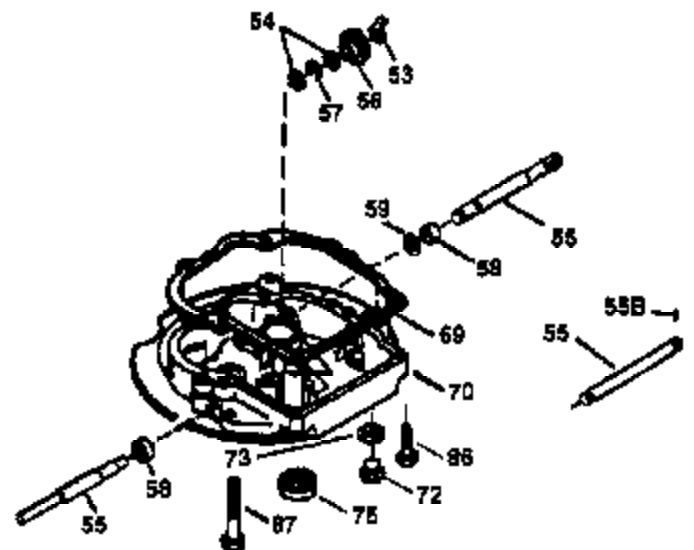

ILLUSTRATION SHOWS TYPICAL PARTS ONLY. ORDER BY PART NUMBER. PARTS NOT LISTED ARE SUPPLIED BY OEM.

VIEW 2 OF 3

Ref #	Part Number	Qty	Description
19	36281	1	Extension Spring
69	35261	1	Mounting Flange Gasket
70	34311D	1	Mounting Flange (Incl. 72 thru 83)
72	36083	1	Oil Drain Plug
75	27897	1	Oil Seal
86	650488	6	Screw, 1/4-20 x 1-1/4"
182	6201	2	Screw, 1/4-28 x 7/8"
185	31384A	1	Intake Pipe (Incl. 224)
186	34337	1	Governor Link
223	650451	2	Screw, 1/4-20 x 1"
238	650806	2	Screw, 10-32 x 5/8"
239	34338	1	* Air Cleaner Gasket
245	34340	1	Air Cleaner Filter
250	34341B	1	Air Cleaner Cover
287	650926	2	Screw, 8-32 x 21/64"
298	28763	3	Screw, 10-32 x 35/64"
300	34476A	1	Fuel Tank (Incl. 292 & 301)
301	33032	1	Fuel Cap
354	35025	1	Staple
390	590686	1	Rewind Starter