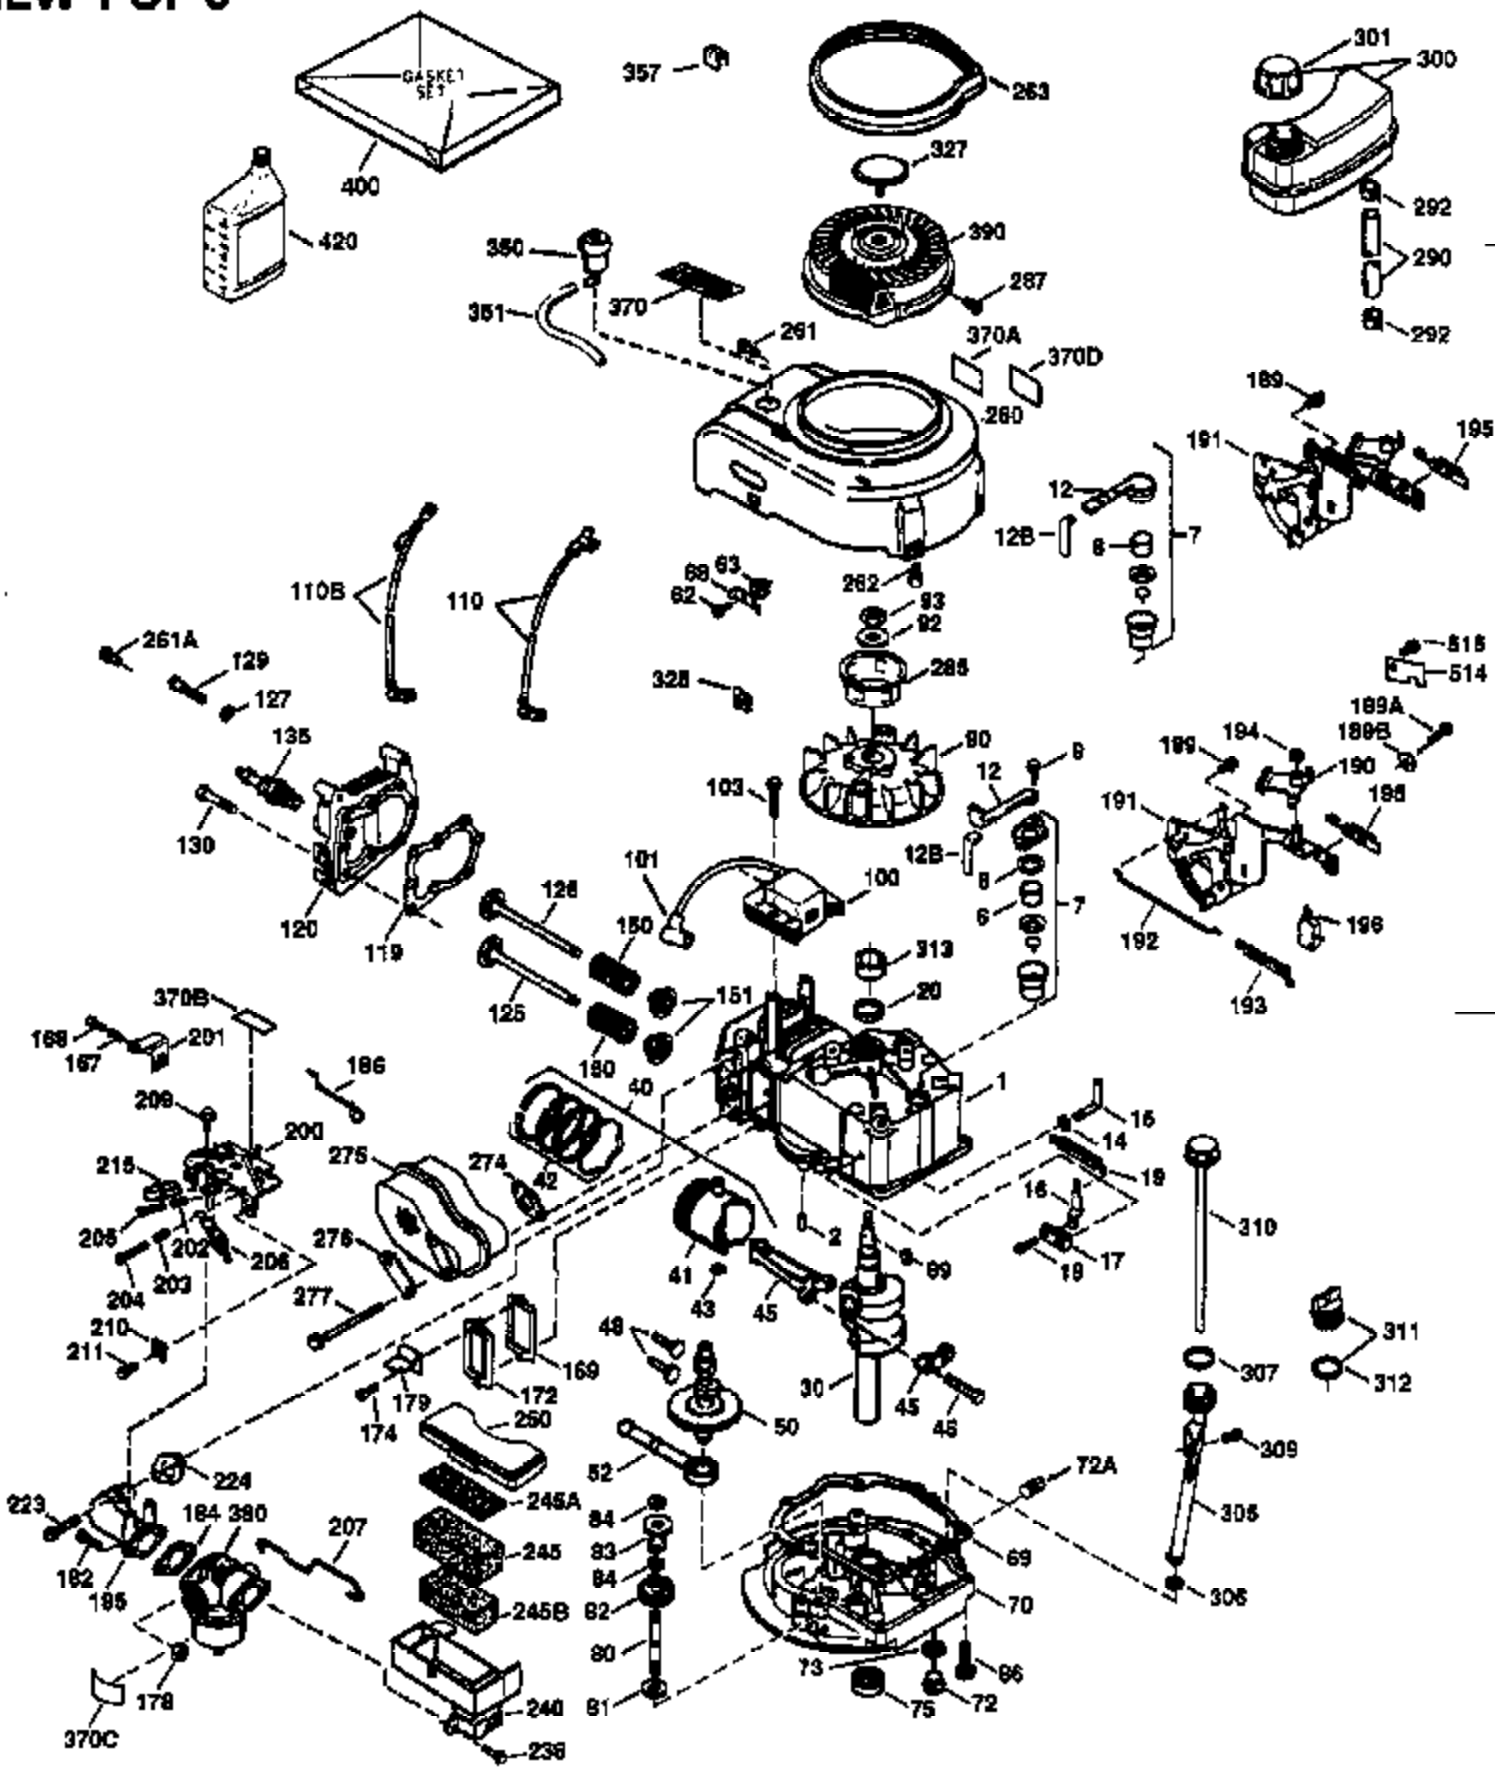

ILLUSTRATION SHOWS TYPICAL PARTS ONLY. ORDER BY PART NUMBER. PARTS NOT LISTED ARE SUPPLIED BY OEM.

VIEW 1 OF 3

Ref #	Part Number	Qty	Description
1	36265	1	Cylinder (Incl. 2 & 20)
2	26727	2	Dowel Pin
6	33734	1	Breather Element
7	34214A	1	Breather Ass'y. (Incl. 6, 8, 9, & 12)
8	33735	1	* Breather Gasket
9	30200	2	Screw, 10-24 x 9/16"
12	33886	1	Breather Tube
14	28277	1	Washer
15	30589	1	Governor Rod (Incl. 14)
16	31383A	1	Governor Lever
17	31335	1	Governor Lever Clamp
18	650548	1	Screw, 8-32 x 5/16"
19	36281	1	Extension Spring
20	32600	1	Oil Seal
30	36237A	1	Crankshaft
40	36073	1	Piston, Pin & Ring Set (Std.)
40	36074	1	Piston, Pin & Ring Set (.010" OS)
40	36075	1	Piston, Pin & Ring Set (.020" OS)
41	36070	1	Piston & Pin Ass'y. (Std.) (Incl. 43)
41	36071	1	Piston & Pin Ass'y. (.010" OS) (Incl. 43)
41	36072	1	Piston & Pin Ass'y. (.020" OS) (Incl. 43)
42	36076	1	Ring Set (Std.)
42	36077	1	Ring Set (.010" OS)
42	36078	1	Ring Set (.020" OS)
43	20381	2	Piston Pin Retaining Ring
45	30963B	1	Connecting Rod Ass'y. (Incl. 46)
46	32610A	2	Connecting Rod Bolt
48	27241	2	Valve Lifter
50	35992	1	Camshaft (MCR)
52	29914	1	Oil Pump Ass'y.
69	35261	1	Mounting Flange Gasket
70	34311D	1	Mounting Flange (Incl. 72 thru 83)
72A	9556	1	Oil Drain Plug
72	36083	1	Oil Drain Plug
75	27897	1	Oil Seal
80	30574A	1	Governor Shaft
81	30590A	1	Washer
82	30591	1	Governor Gear Ass'y. (Incl. 81)
83	30588A	1	Governor Spool
86	650488	6	Screw, 1/4-20 x 1-1/4"
89	611004	1	Flywheel Key
90	611112	1	Flywheel
92	650815	1	Belleville Washer
93	650816	1	Flywheel Nut
100	34443A	1	Solid State Ignition
101	610118	1	Spark Plug Cover
103	650814	2	Screw, Torx T-15, 10-24 x 1"
110	34961	1	Ground Wire
119	33554A	1	* Cylinder Head Gasket
120	34342	1	Cylinder Head
125	29313C	1	Exhaust Valve (Std.) (Incl. 151)
125	29315C	1	Exhaust Valve (1/32" OS) (Incl. 151)
126	29314B	1	Intake Valve (Std.) (Incl. 151)
126	29315C	1	Intake Valve (1/32" OS) (Incl. 151)
130	6021A	8	Screw, 5/16-18 x 1-1/2"
135	35395	1	Resistor Spark Plug (RJ19LM)
150	35991	2	Valve Spring
151	31673	2	Valve Spring Cap