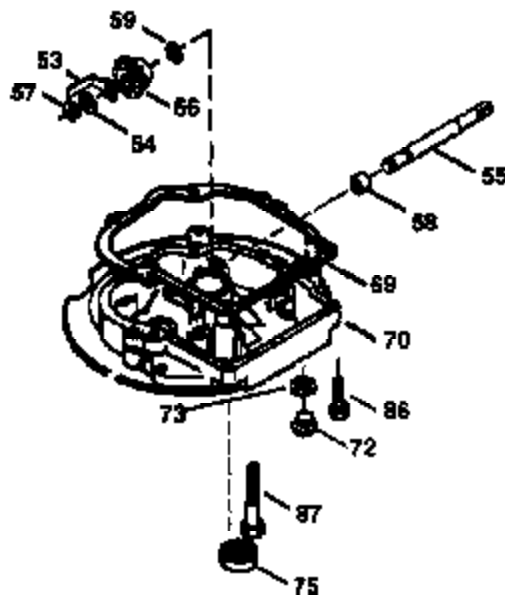

ILLUSTRATION SHOWS TYPICAL PARTS ONLY. ORDER BY PART NUMBER. PARTS NOT LISTED ARE SUPPLIED BY OEM.

VIEW 2 OF 3

Ref #	Part Number	Qty	Description
19	36281	1	Extension Spring
69	35261	1	Mounting Flange Gasket
70	34311D	1	Mounting Flange (Incl. 72 thru 83)
72	36083	1	Oil Drain Plug
75	27897	1	Oil Seal
86	650488	6	Screw, 1/4-20 x 1-1/4"
182	6201	2	Screw, 1/4-28 x 7/8"
185	31384A	1	Intake Pipe (Incl. 224)
186	34337	1	Governor Link
223	650451	2	Screw, 1/4-20 x 1"
238	650806	2	Screw, 10-32 x 5/8"
239	34338	1	* Air Cleaner Gasket
245	34340	1	Air Cleaner Filter
250	34341B	1	Air Cleaner Cover
287	650926	2	Screw, 8-32 x 21/64"
298	28763	3	Screw, 10-32 x 35/64"
300	34476A	1	Fuel Tank (Incl. 292 & 301)
301	33032	1	Fuel Cap
354	35025	1	Staple
390	590686	1	Rewind Starter