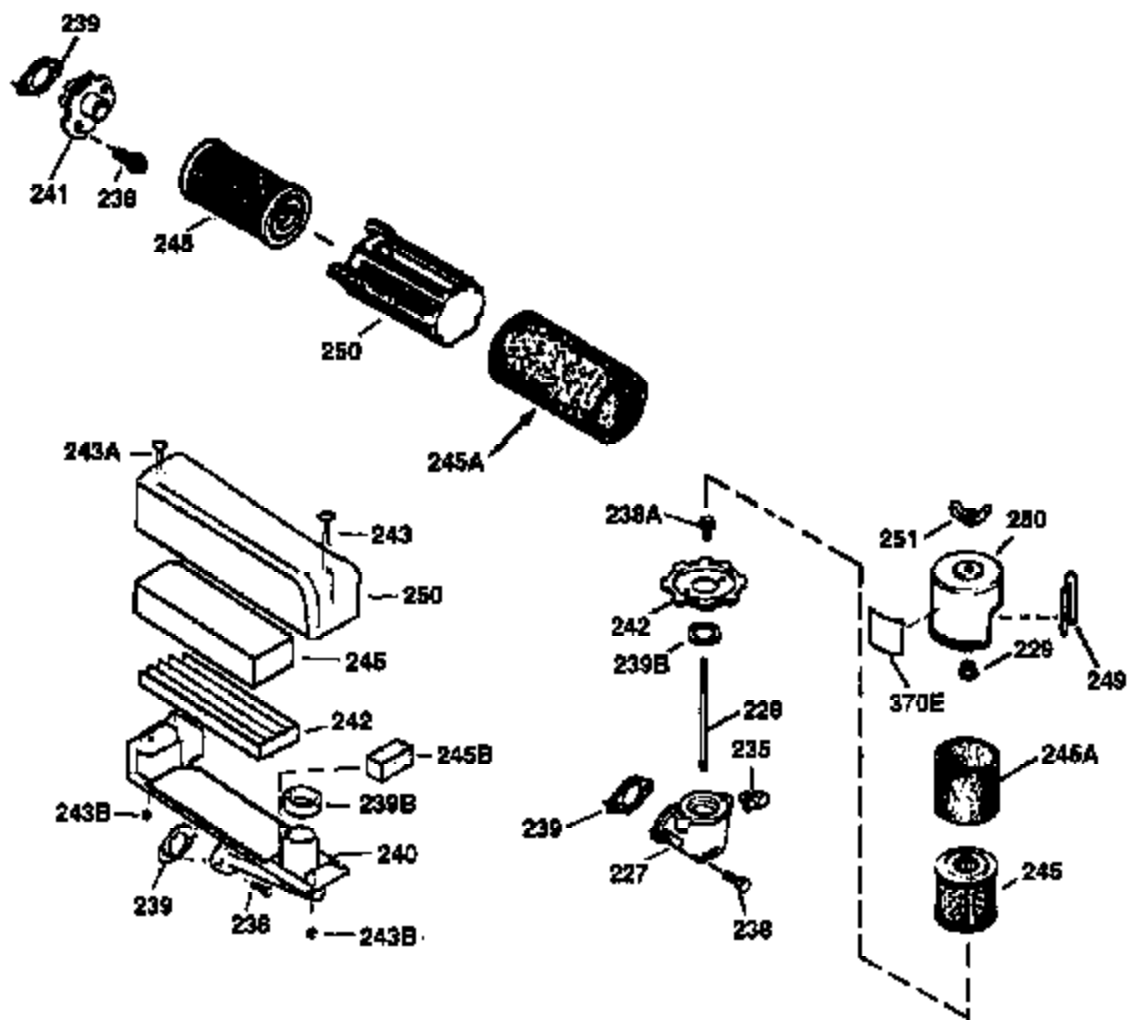

Ref #	Part Number	Qty	Description
400	35997	1	* Gasket Set (Incl. items marked PK i n notes). Incl. Part #s 26756 (1), 27234A (1), 33554A (1), 33735 (1), 34265 (1), 34338 (1), 34690A (1)
420	730225	1	SAE 30 4-Cycle Engine Oil (Quart)

ILLUSTRATION SHOWS TYPICAL PARTS ONLY. ORDER BY PART NUMBER. PARTS NOT LISTED ARE SUPPLIED BY OEM.

VIEW 2 OF 3

Ref #	Part Number	Qty	Description
19	36281	1	Extension Spring
69	35261	1	Mounting Flange Gasket
70	34311D	1	Mounting Flange (Incl. 72 thru 83)
72	36083	1	Oil Drain Plug
75	27897	1	Oil Seal
86	650488	6	Screw, 1/4-20 x 1-1/4"
182	6201	2	Screw, 1/4-28 x 7/8"
185	31384A	1	Intake Pipe (Incl. 224)
186	34337	1	Governor Link
223	650451	2	Screw, 1/4-20 x 1"
238	650806	2	Screw, 10-32 x 5/8"
239	34338	1	* Air Cleaner Gasket
245	34340	1	Air Cleaner Filter
250	34341B	1	Air Cleaner Cover
287	650926	2	Screw, 8-32 x 21/64"
298	28763	3	Screw, 10-32 x 35/64"
300	34476A	1	Fuel Tank (Incl. 292 & 301)
301	33032	1	Fuel Cap
354	35025	1	Staple
390	590686	1	Rewind Starter

ILLUSTRATION SHOWS TYPICAL PARTS ONLY. ORDER BY PART NUMBER. PARTS NOT LISTED ARE SUPPLIED BY OEM.

VIEW 3 OF 3

Ref #	Part Number	Qty	Description
90	611112	1	Flywheel
238	650806	2	Screw, 10-32 x 5/8"
239	34338	1	* Air Cleaner Gasket
240	34858	1	Air Cleaner Body
245	34340	1	Air Cleaner Filter
250	34341B	1	Air Cleaner Cover
275	35603A	1	Muffler (Incl. 277)
276	33753	1	Locking Plate
277	650795	2	Screw, 1/4-20 x 2-1/4"
354	35025	1	Staple