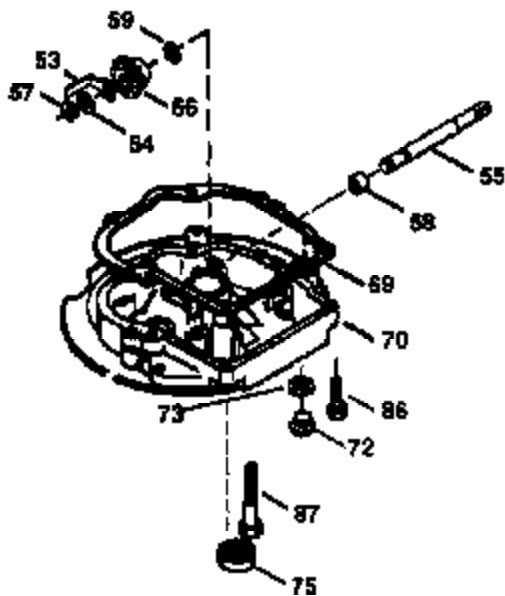

ILLUSTRATION SHOWS TYPICAL PARTS ONLY. ORDER BY PART NUMBER. PARTS NOT LISTED ARE SUPPLIED BY OEM.

VIEW 2 OF 3

Ref #	Part Number	Qty	Description
19	36281	1	Extension Spring
69	35261	1	Mounting Flange Gasket
70	34311D	1	Mounting Flange (Incl. 72 thru 83)
72	36083	1	Oil Drain Plug
75	27897	1	Oil Seal
86	650488	6	Screw, 1/4-20 x 1-1/4"
182	6201	2	Screw, 1/4-28 x 7/8"
185	31384A	1	Intake Pipe (Incl. 224)
186	34337	1	Governor Link
223	650451	2	Screw, 1/4-20 x 1"
238	650806	2	Screw, 10-32 x 5/8"
239	34338	1	* Air Cleaner Gasket
245	34340	1	Air Cleaner Filter
250	34341B	1	Air Cleaner Cover
287	650926	2	Screw, 8-32 x 21/64"
298	28763	3	Screw, 10-32 x 35/64"
300	34476A	1	Fuel Tank (Incl. 292 & 301)
301	33032	1	Fuel Cap
390	590688	1	Rewind Starter