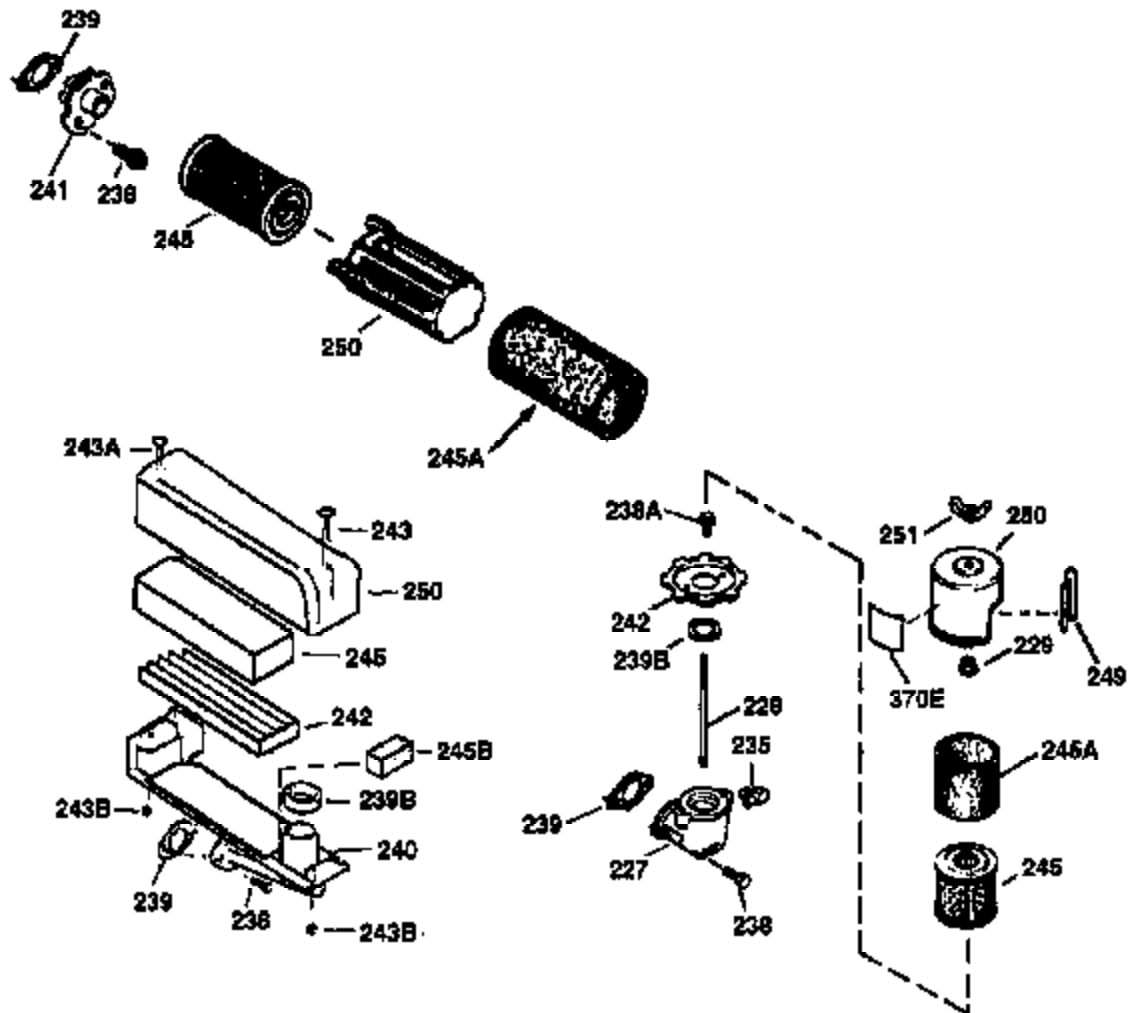

ILLUSTRATION SHOWS TYPICAL PARTS ONLY. ORDER BY PART NUMBER. PARTS NOT LISTED ARE SUPPLIED BY OEM.

VIEW 3 OF 3

Ref #	Part Number	Qty	Description
90	611112	1	Flywheel
238	650806	2	Screw, 10-32 x 5/8"
239	34338	1	* Air Cleaner Gasket
240	34858	1	Air Cleaner Body
245	34340	1	Air Cleaner Filter
250	34341B	1	Air Cleaner Cover
275	35993	1	Muffler
276	35994	1	Locking Plate
277	650957	2	Screw, 1/4-20 x 2-31/32"