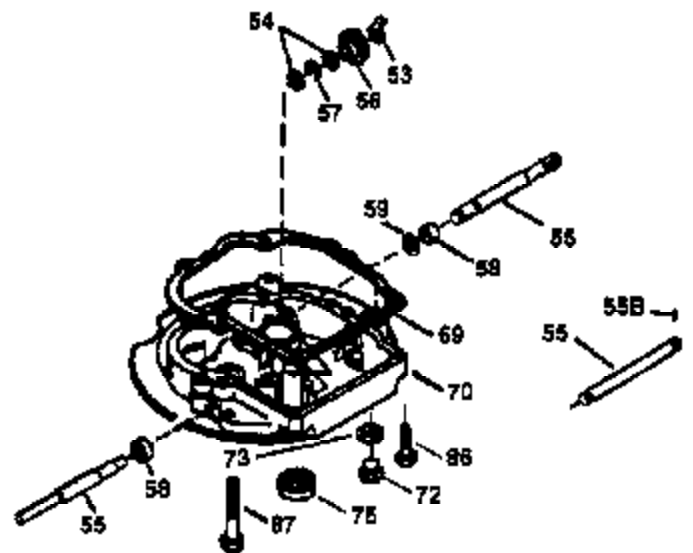

ILLUSTRATION SHOWS TYPICAL PARTS ONLY. ORDER BY PART NUMBER. PARTS NOT LISTED ARE SUPPLIED BY OEM.

VIEW 2 OF 3

Ref #	Part Number	Qty	Description
19	36281	1	Extension Spring
69	35261	1	Mounting Flange Gasket
70	34311D	1	Mounting Flange (Incl. 72 thru 83)
72	36083	1	Oil Drain Plug
75	27897	1	Oil Seal
86	650488	6	Screw, 1/4-20 x 1-1/4"
182	6201	2	Screw, 1/4-28 x 7/8"
185	31384A	1	Intake Pipe (Incl. 224)
186	34337	1	Governor Link
223	650451	2	Screw, 1/4-20 x 1"
238	650806	2	Screw, 10-32 x 5/8"
239	34338	1	* Air Cleaner Gasket
245	34340	1	Air Cleaner Filter
250	34341B	1	Air Cleaner Cover
287	650926	2	Screw, 8-32 x 21/64"
298	28763	3	Screw, 10-32 x 35/64"
300	34476A	1	Fuel Tank (Incl. 292 & 301)
301	33032	1	Fuel Cap
390	590688	1	Rewind Starter