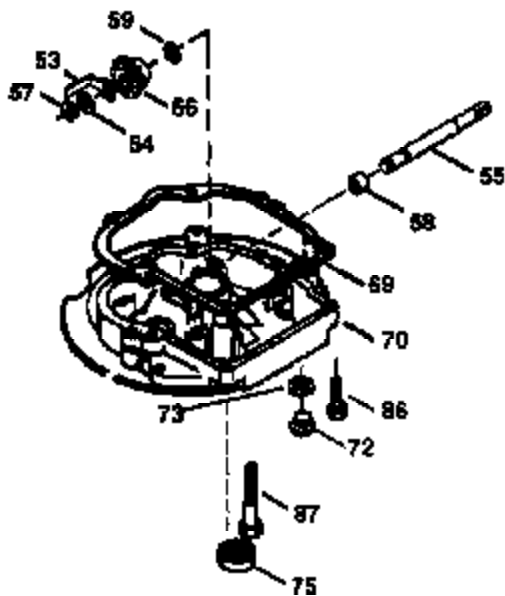

ILLUSTRATION SHOWS TYPICAL PARTS ONLY. ORDER BY PART NUMBER. PARTS NOT LISTED ARE SUPPLIED BY OEM.

VIEW 2 OF 3

Ref #	Part Number	Qty	Description
19	36281	1	Extension Spring
53	31745	1	Tang Washer
55	34647	1	PTO Shaft
56	31746	1	Left Hand Worm Gear
57	33537	1	Retaining Ring
58	31744	1	Oil Seal
59	31747	2	Washer
69	35261	1	Mounting Flange Gasket
70	33535C	1	Mounting Flange (Incl.58, 72 thru 83)
72	36083	1	Oil Drain Plug
75	26208	1	Oil Seal
86	650488	5	Screw, 1/4-20 x 1-1/4"
87	650492	1	Screw, 1/4-20 x 2-1/4"
182	6201	2	Screw, 1/4-28 x 7/8"
185	31384A	1	Intake Pipe (Incl. 224)
186	34337	1	Governor Link
223	650451	2	Screw, 1/4-20 x 1"
238	650806	2	Screw, 10-32 x 5/8"
239	34338	1	* Air Cleaner Gasket
245	34340	1	Air Cleaner Filter
250	34341B	1	Air Cleaner Cover
287	650926	2	Screw, 8-32 x 21/64"
298	28763	3	Screw, 10-32 x 35/64"
300	34476A	1	Fuel Tank (Incl. 292 & 301)
301	33032	1	Fuel Cap
390	590688	1	Rewind Starter