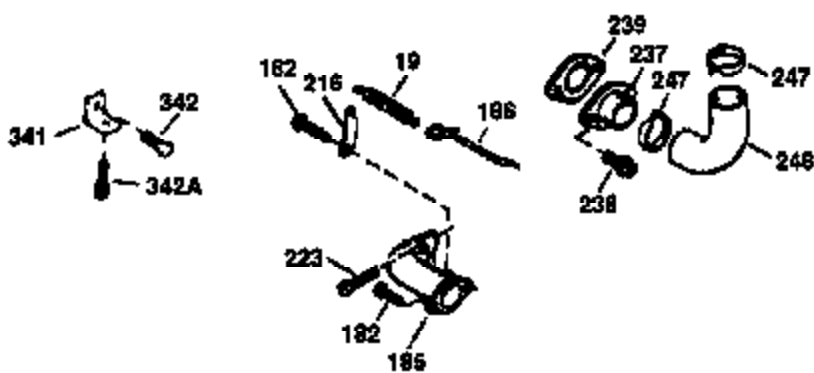

ILLUSTRATION SHOWS TYPICAL PARTS ONLY. ORDER BY PART NUMBER. PARTS NOT LISTED ARE SUPPLIED BY OEM.

VIEW 2 OF 3

Ref #	Part Number	Qty	Description
19	36281	1	Extension Spring
53	31745	1	Tang Washer
55	34647	1	PTO Shaft
56	31746	1	Left Hand Worm Gear
57	33537	1	Retaining Ring
58	31744	1	Oil Seal
59	31747	2	Washer
69	35261	1	Mounting Flange Gasket
70	33535C	1	Mounting Flange (Incl.58, 72 thru 83)
72	36083	1	Oil Drain Plug
75	26208	1	Oil Seal
86	650488	5	Screw, 1/4-20 x 1-1/4"
87	650492	1	Screw, 1/4-20 x 2-1/4"
182	6201	2	Screw, 1/4-28 x 7/8"
185	31384A	1	Intake Pipe (Incl. 224)
186	34337	1	Governor Link
223	650451	2	Screw, 1/4-20 x 1"
238	650806	2	Screw, 10-32 x 5/8"
239	34338	1	* Air Cleaner Gasket
245	34340	1	Air Cleaner Filter
250	34341B	1	Air Cleaner Cover
287	650926	2	Screw, 8-32 x 21/64"
298	28763	3	Screw, 10-32 x 35/64"
300	34476A	1	Fuel Tank (Incl. 292 & 301)
301	33032	1	Fuel Cap
390	590688	1	Rewind Starter