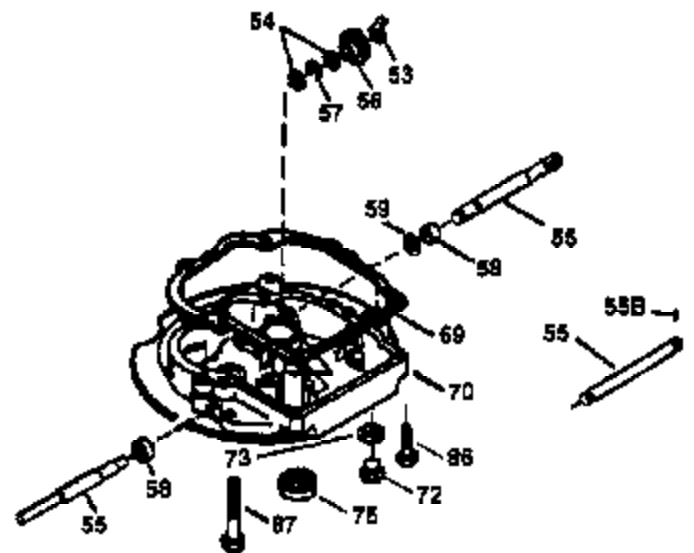

ILLUSTRATION SHOWS TYPICAL PARTS ONLY. ORDER BY PART NUMBER. PARTS NOT LISTED ARE SUPPLIED BY OEM.

VIEW 2 OF 3

Ref #	Part Number	Qty	Description
19	36281	1	Extension Spring
53	31745	1	Tang Washer
55	34647	1	PTO Shaft
56	31746	1	Left Hand Worm Gear
57	33537	1	Retaining Ring
58	31744	1	Oil Seal
59	31747	2	Washer
69	35261	1	Mounting Flange Gasket
70	33535C	1	Mounting Flange (Incl.58, 72 thru 83)
72	36083	1	Oil Drain Plug
75	26208	1	Oil Seal
86	650488	5	Screw, 1/4-20 x 1-1/4"
87	650492	1	Screw, 1/4-20 x 2-1/4"
182	6201	2	Screw, 1/4-28 x 7/8"
185	31384A	1	Intake Pipe (Incl. 224)
186	34337	1	Governor Link
223	650451	2	Screw, 1/4-20 x 1"
238	650806	2	Screw, 10-32 x 5/8"
239	34338	1	* Air Cleaner Gasket
245	34340	1	Air Cleaner Filter
250	34341B	1	Air Cleaner Cover
287	650926	2	Screw, 8-32 x 21/64"
298	28763	3	Screw, 10-32 x 35/64"
300	34476A	1	Fuel Tank (Incl. 292 & 301)
301	33032	1	Fuel Cap
390	590688	1	Rewind Starter