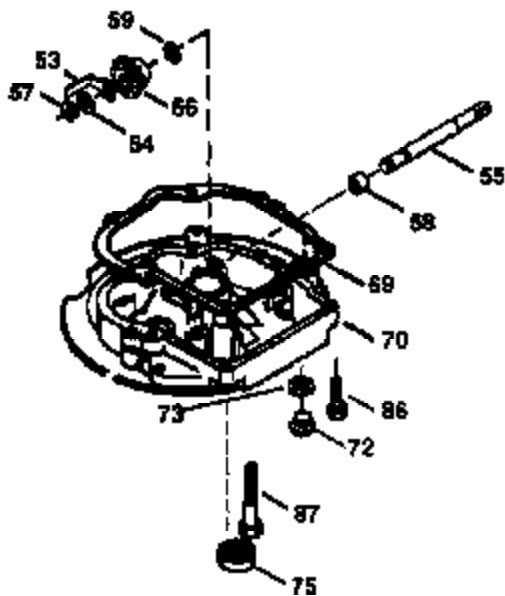

ILLUSTRATION SHOWS TYPICAL PARTS ONLY. ORDER BY PART NUMBER. PARTS NOT LISTED ARE SUPPLIED BY OEM.

VIEW 2 OF 3

Ref #	Part Number	Qty	Description
19	36281	1	Extension Spring
69	35261	1	Mounting Flange Gasket
70	36249A	1	Mounting Flange (Incl. 72 thru 83)
72	30572	1	Oil Drain Plug
73	28833	1	Drain Plug Gasket
75	27897	1	Oil Seal
86	650488	6	Screw, 1/4-20 x 1-1/4"
182	6201	2	Screw, 1/4-28 x 7/8"
185	31384A	1	Intake Pipe (Incl. 224)
186	34337	1	Governor Link
223	650451	2	Screw, 1/4-20 x 1"
238	650932	2	Screw, 10-32 x 49/64"
239	34338	1	* Air Cleaner Gasket
245	35066	1	Air Cleaner Filter
250	35065	1	Air Cleaner Cover
275B	36424	1	Spark Arrestor Muffler (Optional)
277A	650795	2	Screw, 1/4-20 x 2-1/4" (Optional)
287	650926	2	Screw, 8-32 x 21/64"
300	35586	1	Fuel Tank (Incl. 292 & 301)
301	35355	1	Fuel Cap
390	590688	1	Rewind Starter