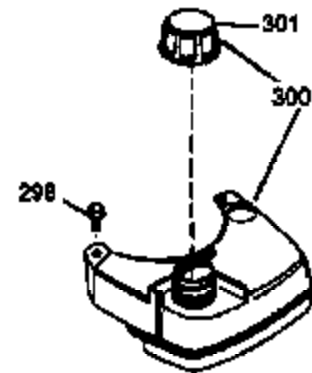

ILLUSTRATION SHOWS TYPICAL PARTS ONLY. ORDER BY PART NUMBER. PARTS NOT LISTED ARE SUPPLIED BY OEM.

VIEW 2 OF 3

Ref #	Part Number	Qty	Description
19	36281	1	Extension Spring
69	35261	1	Mounting Flange Gasket
70	36249A	1	Mounting Flange (Incl. 72 thru 83)
72	30572	1	Oil Drain Plug
73	28833	1	Drain Plug Gasket
75	27897	1	Oil Seal
86	650488	6	Screw, 1/4-20 x 1-1/4"
182	6201	2	Screw, 1/4-28 x 7/8"
185	31384A	1	Intake Pipe (Incl. 224)
186	34337	1	Governor Link
223	650451	2	Screw, 1/4-20 x 1"
238	650932	2	Screw, 10-32 x 49/64"
239	34338	1	* Air Cleaner Gasket
245	35066	1	Air Cleaner Filter
250	35065	1	Air Cleaner Cover
275B	36424	1	Spark Arrestor Muffler (Optional)
277A	650795	2	Screw, 1/4-20 x 2-1/4" (Optional)
287	650926	2	Screw, 8-32 x 21/64"
300	35586	1	Fuel Tank (Incl. 292 & 301)
301	35355	1	Fuel Cap
390	590688	1	Rewind Starter