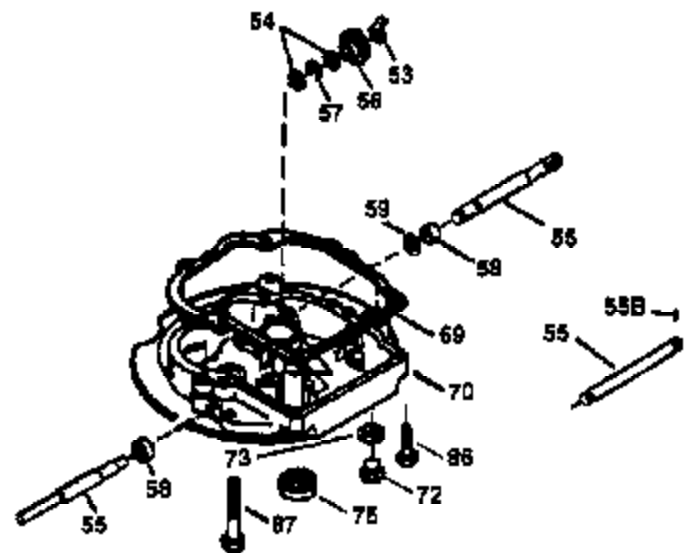

ILLUSTRATION SHOWS TYPICAL PARTS ONLY. ORDER BY PART NUMBER. PARTS NOT LISTED ARE SUPPLIED BY OEM.

VIEW 2 OF 3

Ref #	Part Number	Qty	Description
19	36281	1	Extension Spring
69	35261	1	Mounting Flange Gasket
70	36249A	1	Mounting Flange (Incl. 72 thru 83)
72	30572	1	Oil Drain Plug
73	28833	1	Drain Plug Gasket
75	27897	1	Oil Seal
86	650488	6	Screw, 1/4-20 x 1-1/4"
182	6201	2	Screw, 1/4-28 x 7/8"
185	31384A	1	Intake Pipe (Incl. 224)
186	34337	1	Governor Link
223	650451	2	Screw, 1/4-20 x 1"
238	650932	2	Screw, 10-32 x 49/64"
239	34338	1	* Air Cleaner Gasket
245	35066	1	Air Cleaner Filter
250	35065	1	Air Cleaner Cover
275B	36424	1	Spark Arrestor Muffler (Optional)
277A	650795	2	Screw, 1/4-20 x 2-1/4" (Optional)
287	650926	2	Screw, 8-32 x 21/64"
300	35586	1	Fuel Tank (Incl. 292 & 301)
301	35355	1	Fuel Cap
390	590688	1	Rewind Starter