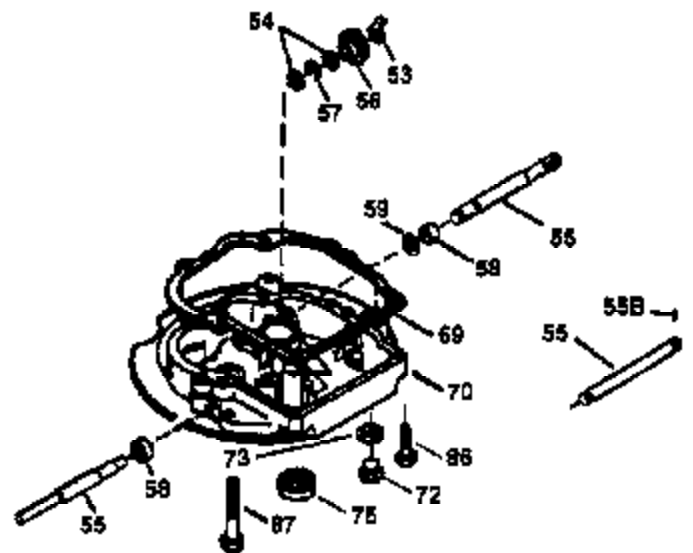

ILLUSTRATION SHOWS TYPICAL PARTS ONLY. ORDER BY PART NUMBER. PARTS NOT LISTED ARE SUPPLIED BY OEM.

VIEW 2 OF 3

Ref #	Part Number	Qty	Description
19	36281	1	Extension Spring
69	35261	1	Mounting Flange Gasket
70	34311D	1	Mounting Flange (Incl. 72 thru 83)
72	36083	1	Oil Drain Plug
75	27897	1	Oil Seal
86	650488	6	Screw, 1/4-20 x 1-1/4"
182	6201	2	Screw, 1/4-28 x 7/8"
185	31384A	1	Intake Pipe (Incl. 224)
186	34337	1	Governor Link
223	650451	2	Screw, 1/4-20 x 1"
238	650932	2	Screw, 10-32 x 49/64"
239	34338	1	* Air Cleaner Gasket
245	35066	1	Air Cleaner Filter
250	35065	1	Air Cleaner Cover
287	650926	2	Screw, 8-32 x 21/64"
298	28763	3	Screw, 10-32 x 35/64"
300	34369B	1	Fuel Tank (Incl. 292 & 301)
301	35355	1	Fuel Cap
390	590694	1	Rewind Starter (NOTE: This engine could have been built with 590686 starter. Refer to the design of the air intake louvers for part identification. Individual starter parts do not interchange.)