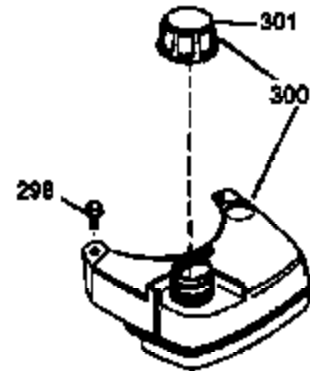

ILLUSTRATION SHOWS TYPICAL PARTS ONLY. ORDER BY PART NUMBER. PARTS NOT LISTED ARE SUPPLIED BY OEM.

VIEW 2 OF 3

Ref #	Part Number	Qty	Description
19	36281	1	Extension Spring
69	35261	1	Mounting Flange Gasket
70	34311D	1	Mounting Flange (Incl. 72 thru 83)
72	36083	1	Oil Drain Plug
75	27897	1	Oil Seal
86	650488	6	Screw, 1/4-20 x 1-1/4"
182	6201	2	Screw, 1/4-28 x 7/8"
185	31384A	1	Intake Pipe (Incl. 224)
186	34337	1	Governor Link
223	650451	2	Screw, 1/4-20 x 1"
238	650932	2	Screw, 10-32 x 49/64"
239	34338	1	* Air Cleaner Gasket
245	35066	1	Air Cleaner Filter
250	35065	1	Air Cleaner Cover
287	650926	2	Screw, 8-32 x 21/64"
298	28763	3	Screw, 10-32 x 35/64"
300	34369B	1	Fuel Tank (Incl. 292 & 301)
301	35355	1	Fuel Cap
390	590694	1	Rewind Starter (NOTE: This engine could have been built with 590686 starter. Refer to the design of the air intake louvers for part identification. Individual starter parts do not interchange.)