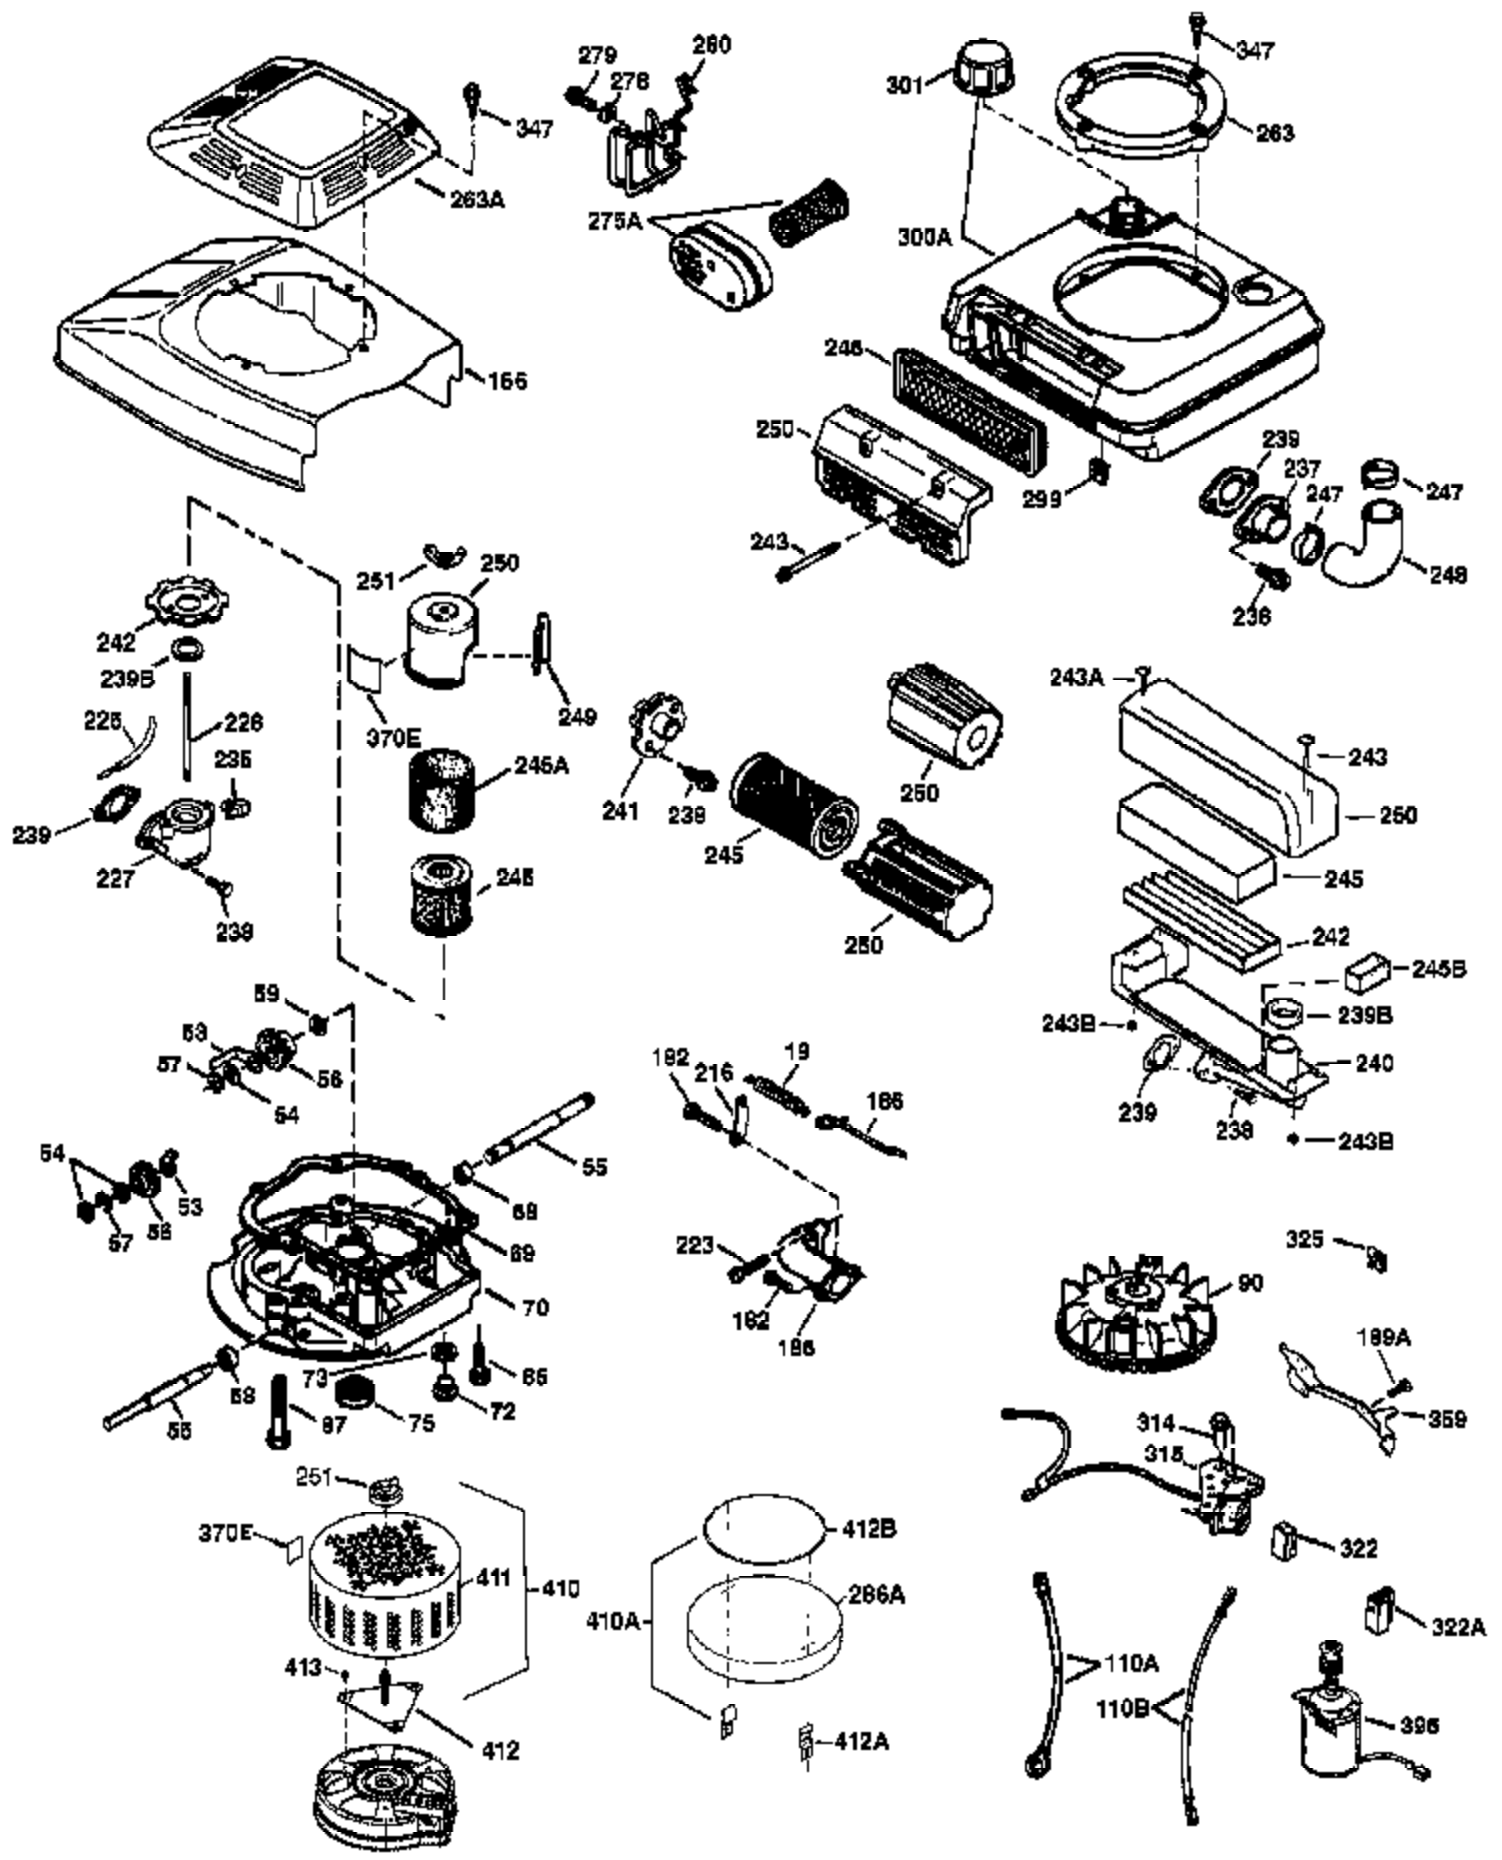

Ref #	Part Number	Qty	Description
19	36281	1	Extension Spring
69	35261	1	Mounting Flange Gasket
70	34311D	1	Mounting Flange (Incl. 72 thru 83)
72	36083	1	Oil Drain Plug
75	27897	1	Oil Seal
86	650488	6	Screw, 1/4-20 x 1-1/4"
90	611112	1	Flywheel
182	6201	2	Screw, 1/4-28 x 7/8"
185	36544	1	Intake Pipe
186	34337	1	Governor Link
223	650451	2	Screw, 1/4-20 x 1"
238	650932	2	Screw, 10-32 x 49/64"
239	34338	1	* Air Cleaner Gasket
241	35797	1	Air Cleaner Collar
245	35066	1	Air Cleaner Filter
250	35065	1	Air Cleaner Cover
275A	36664	1	Spark Arrestor Muffler (Optional) (Incl. 284,284A,416,417)
301	36246	1	Fuel Cap
380	632646	1	Carburetor (Incl. 184)