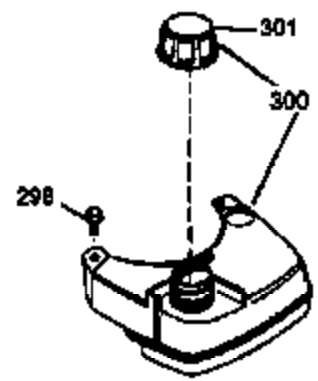

ILLUSTRATION SHOWS TYPICAL PARTS ONLY. ORDER BY PART NUMBER. PARTS NOT LISTED ARE SUPPLIED BY OEM.

VIEW 2 OF 3

Ref #	Part Number	Qty	Description
19	36281	1	Extension Spring
53	31745	1	Tang Washer
54	31747	1	Washer
55	35667	1	P.T.O. Shaft
56	31746	1	R.H. Worm Gear
57	31749	1	Retaining Ring
58	31744	1	Oil Seal
59	31787	1	Washer
69	35261	1	Mounting Flange Gasket
70	33521E	1	Mounting Flange (Incl.58,72 thru 83)
72	36083	1	Oil Drain Plug
75	26208	1	Oil Seal
86	650488	5	Screw, 1/4-20 x 1-1/4"
87	650492	1	Screw, 1/4-20 x 2-1/4"
182	6201	2	Screw, 1/4-28 x 7/8"
185	31384A	1	Intake Pipe (Incl. 224)
186	34358	1	Governor Link
223	650451	2	Screw, 1/4-20 x 1"
238	650932	2	Screw, 10-32 x 49/64"
239	34338	1	* Air Cleaner Gasket
245	35066	1	Air Cleaner Filter
250	35065	1	Air Cleaner Cover
287	650926	2	Screw, 8-32 x 21/64"
298	28763	3	Screw, 10-32 x 35/64"
300	34369B	1	Fuel Tank (Incl. 292 & 301)
301	35355	1	Fuel Cap
390	590694	1	Rewind Starter (NOTE: This engine could have been built with 590686 starter. Refer to the design of the air intake louvers for part identification. Individual starter parts do not interchange.)