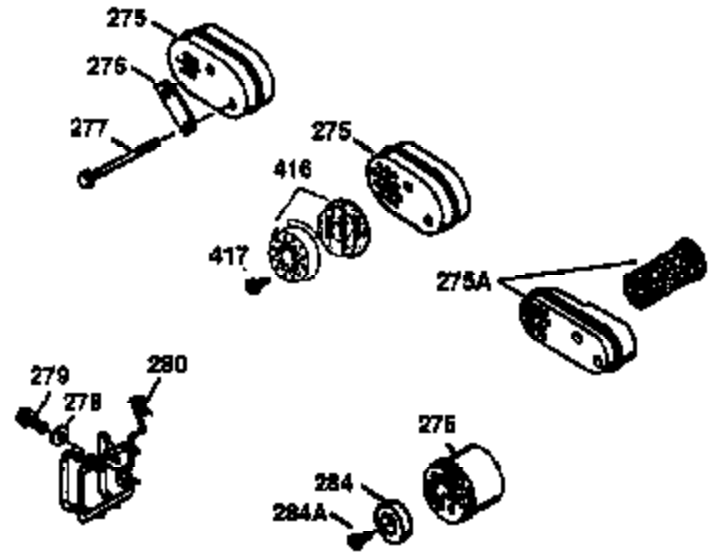

ILLUSTRATION SHOWS TYPICAL PARTS ONLY. ORDER BY PART NUMBER. PARTS NOT LISTED ARE SUPPLIED BY OEM.

VIEW 3 OF 3

Ref #	Part Number	Qty	Description
90	611112	1	Flywheel
238	650932	2	Screw, 10-32 x 49/64"
239	34338	1	* Air Cleaner Gasket
241	35797	1	Air Cleaner Collar
245	35066	1	Air Cleaner Filter
250	35065	1	Air Cleaner Cover
275	36456A	1	Muffler (Incl. 277)
277	650988	2	Screw, 1/4-20 x 2-5/16"