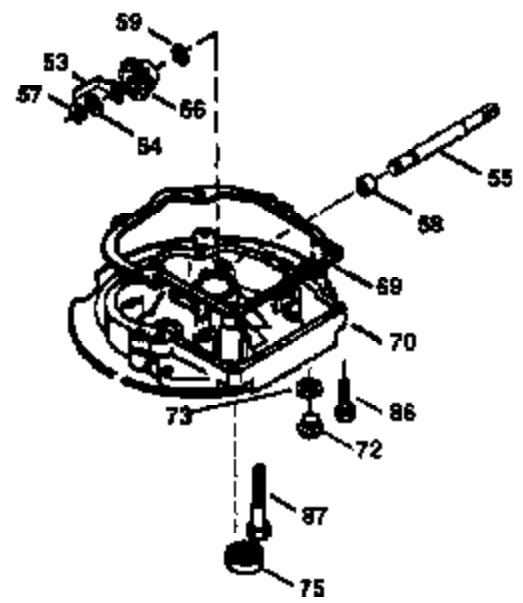

ILLUSTRATION SHOWS TYPICAL PARTS ONLY. ORDER BY PART NUMBER. PARTS NOT LISTED ARE SUPPLIED BY OEM.

VIEW 2 OF 3

Ref #	Part Number	Qty	Description
19	36281	1	Extension Spring
53	31745	1	Tang Washer
54	31747	1	Washer
55	35667	1	P.T.O. Shaft
56	31746	1	R.H. Worm Gear
57	31749	1	Retaining Ring
58	31744	1	Oil Seal
59	31787	1	Washer
69	35261	1	Mounting Flange Gasket
70	33521E	1	Mounting Flange (Incl.58,72 thru 83)
72	36083	1	Oil Drain Plug
75	26208	1	Oil Seal
86	650488	5	Screw, 1/4-20 x 1-1/4"
87	650492	1	Screw, 1/4-20 x 2-1/4"
182	6201	2	Screw, 1/4-28 x 7/8"
185	31384A	1	Intake Pipe (Incl. 224)
186	34358	1	Governor Link
223	650451	2	Screw, 1/4-20 x 1"
238	650932	2	Screw, 10-32 x 49/64"
239	34338	1	* Air Cleaner Gasket
245	35066	1	Air Cleaner Filter
250	35065	1	Air Cleaner Cover
287	650926	2	Screw, 8-32 x 21/64"
298	28763	3	Screw, 10-32 x 35/64"
300	34369B	1	Fuel Tank (Incl. 292 & 301)
301	35355	1	Fuel Cap
390	590694	1	Rewind Starter (NOTE: This engine could have been built with 590686 starter. Refer to the design of the air intake louvers for part identification. Individual starter parts do not interchange.)