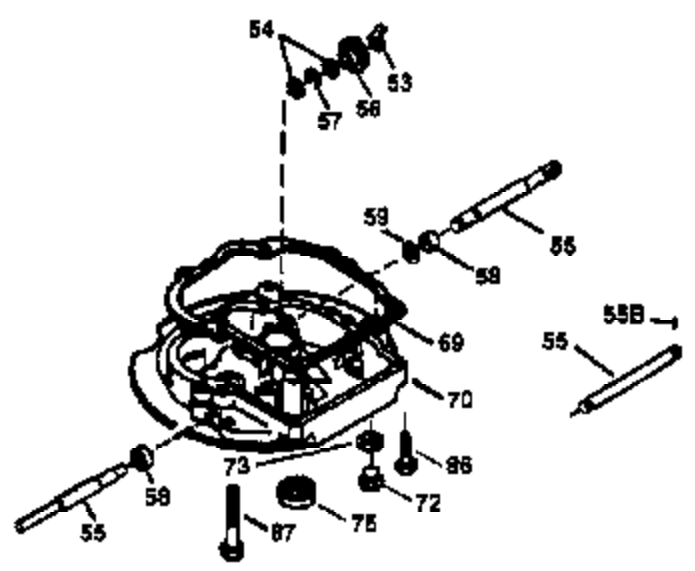

ILLUSTRATION SHOWS TYPICAL PARTS ONLY. ORDER BY PART NUMBER. PARTS NOT LISTED ARE SUPPLIED BY OEM.

VIEW 2 OF 3

Ref #	Part Number	Qty	Description
19	36281	1	Extension Spring
53	31745	1	Tang Washer
54	31747	1	Washer
55	35667	1	P.T.O. Shaft
56	31746	1	R.H. Worm Gear
57	31749	1	Retaining Ring
58	31744	1	Oil Seal
59	31787	1	Washer
69	35261	1	Mounting Flange Gasket
70	33521E	1	Mounting Flange (Incl.58,72 thru 83)
72	36083	1	Oil Drain Plug
75	26208	1	Oil Seal
86	650488	5	Screw, 1/4-20 x 1-1/4"
87	650492	1	Screw, 1/4-20 x 2-1/4"
182	6201	2	Screw, 1/4-28 x 7/8"
185	31384A	1	Intake Pipe (Incl. 224)
186	34358	1	Governor Link
223	650451	2	Screw, 1/4-20 x 1"
238	650932	2	Screw, 10-32 x 49/64"
239	34338	1	* Air Cleaner Gasket
245	35066	1	Air Cleaner Filter
250	35065	1	Air Cleaner Cover
287	650926	2	Screw, 8-32 x 21/64"
298	28763	3	Screw, 10-32 x 35/64"
300	34369B	1	Fuel Tank (Incl. 292 & 301)
301	35355	1	Fuel Cap
390	590694	1	Rewind Starter (NOTE: This engine could have been built with 590686 starter. Refer to the design of the air intake louvers for part identification. Individual starter parts do not interchange.)