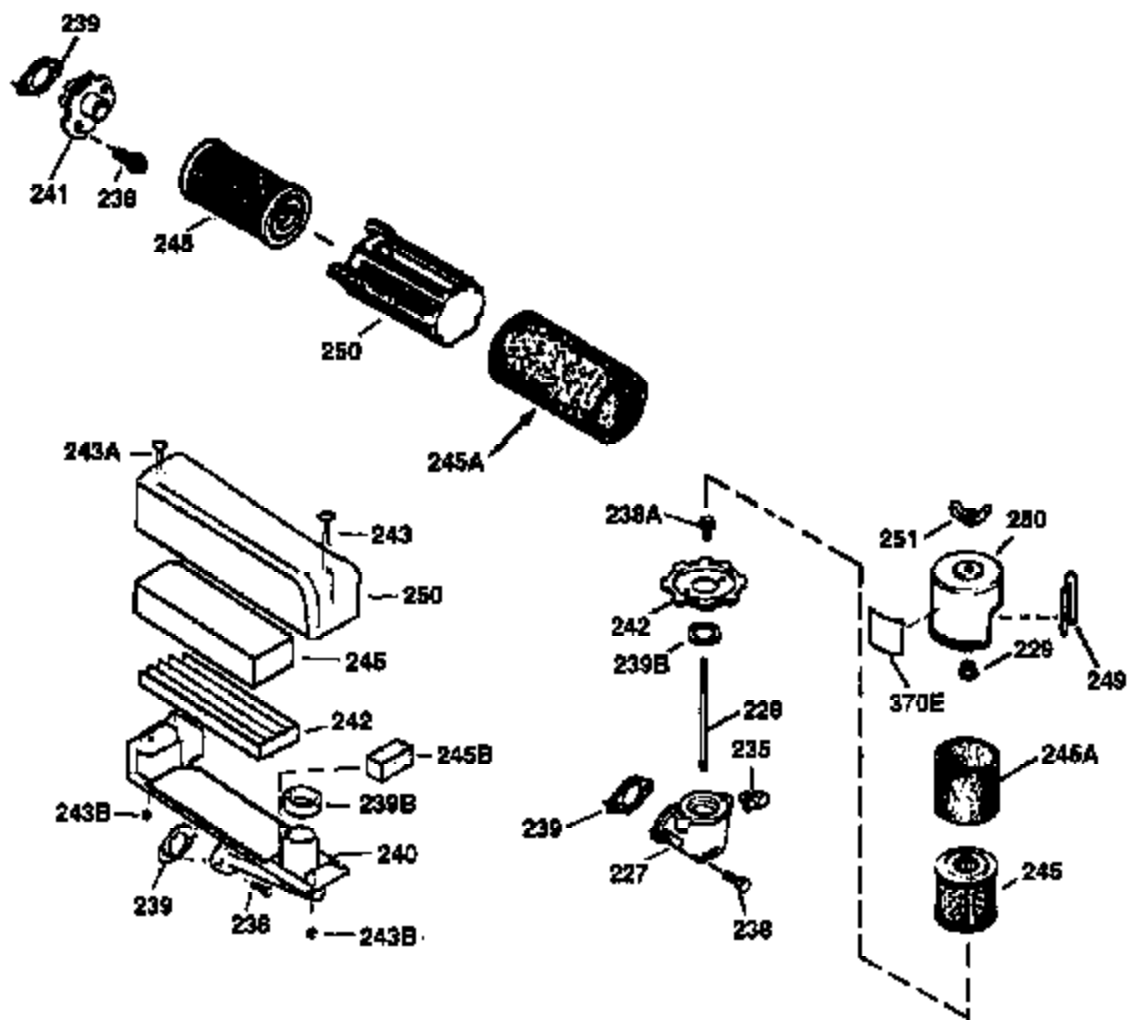

ILLUSTRATION SHOWS TYPICAL PARTS ONLY. ORDER BY PART NUMBER. PARTS NOT LISTED ARE SUPPLIED BY OEM.

VIEW 3 OF 3

Ref #	Part Number	Qty	Description
90	611112	1	Flywheel
238	650932	2	Screw, 10-32 x 49/64"
239	34338	1	* Air Cleaner Gasket
241	35797	1	Air Cleaner Collar
245	35066	1	Air Cleaner Filter
250	35065	1	Air Cleaner Cover
275	36456A	1	Muffler (Incl. 277)
277	650988	2	Screw, 1/4-20 x 2-5/16"