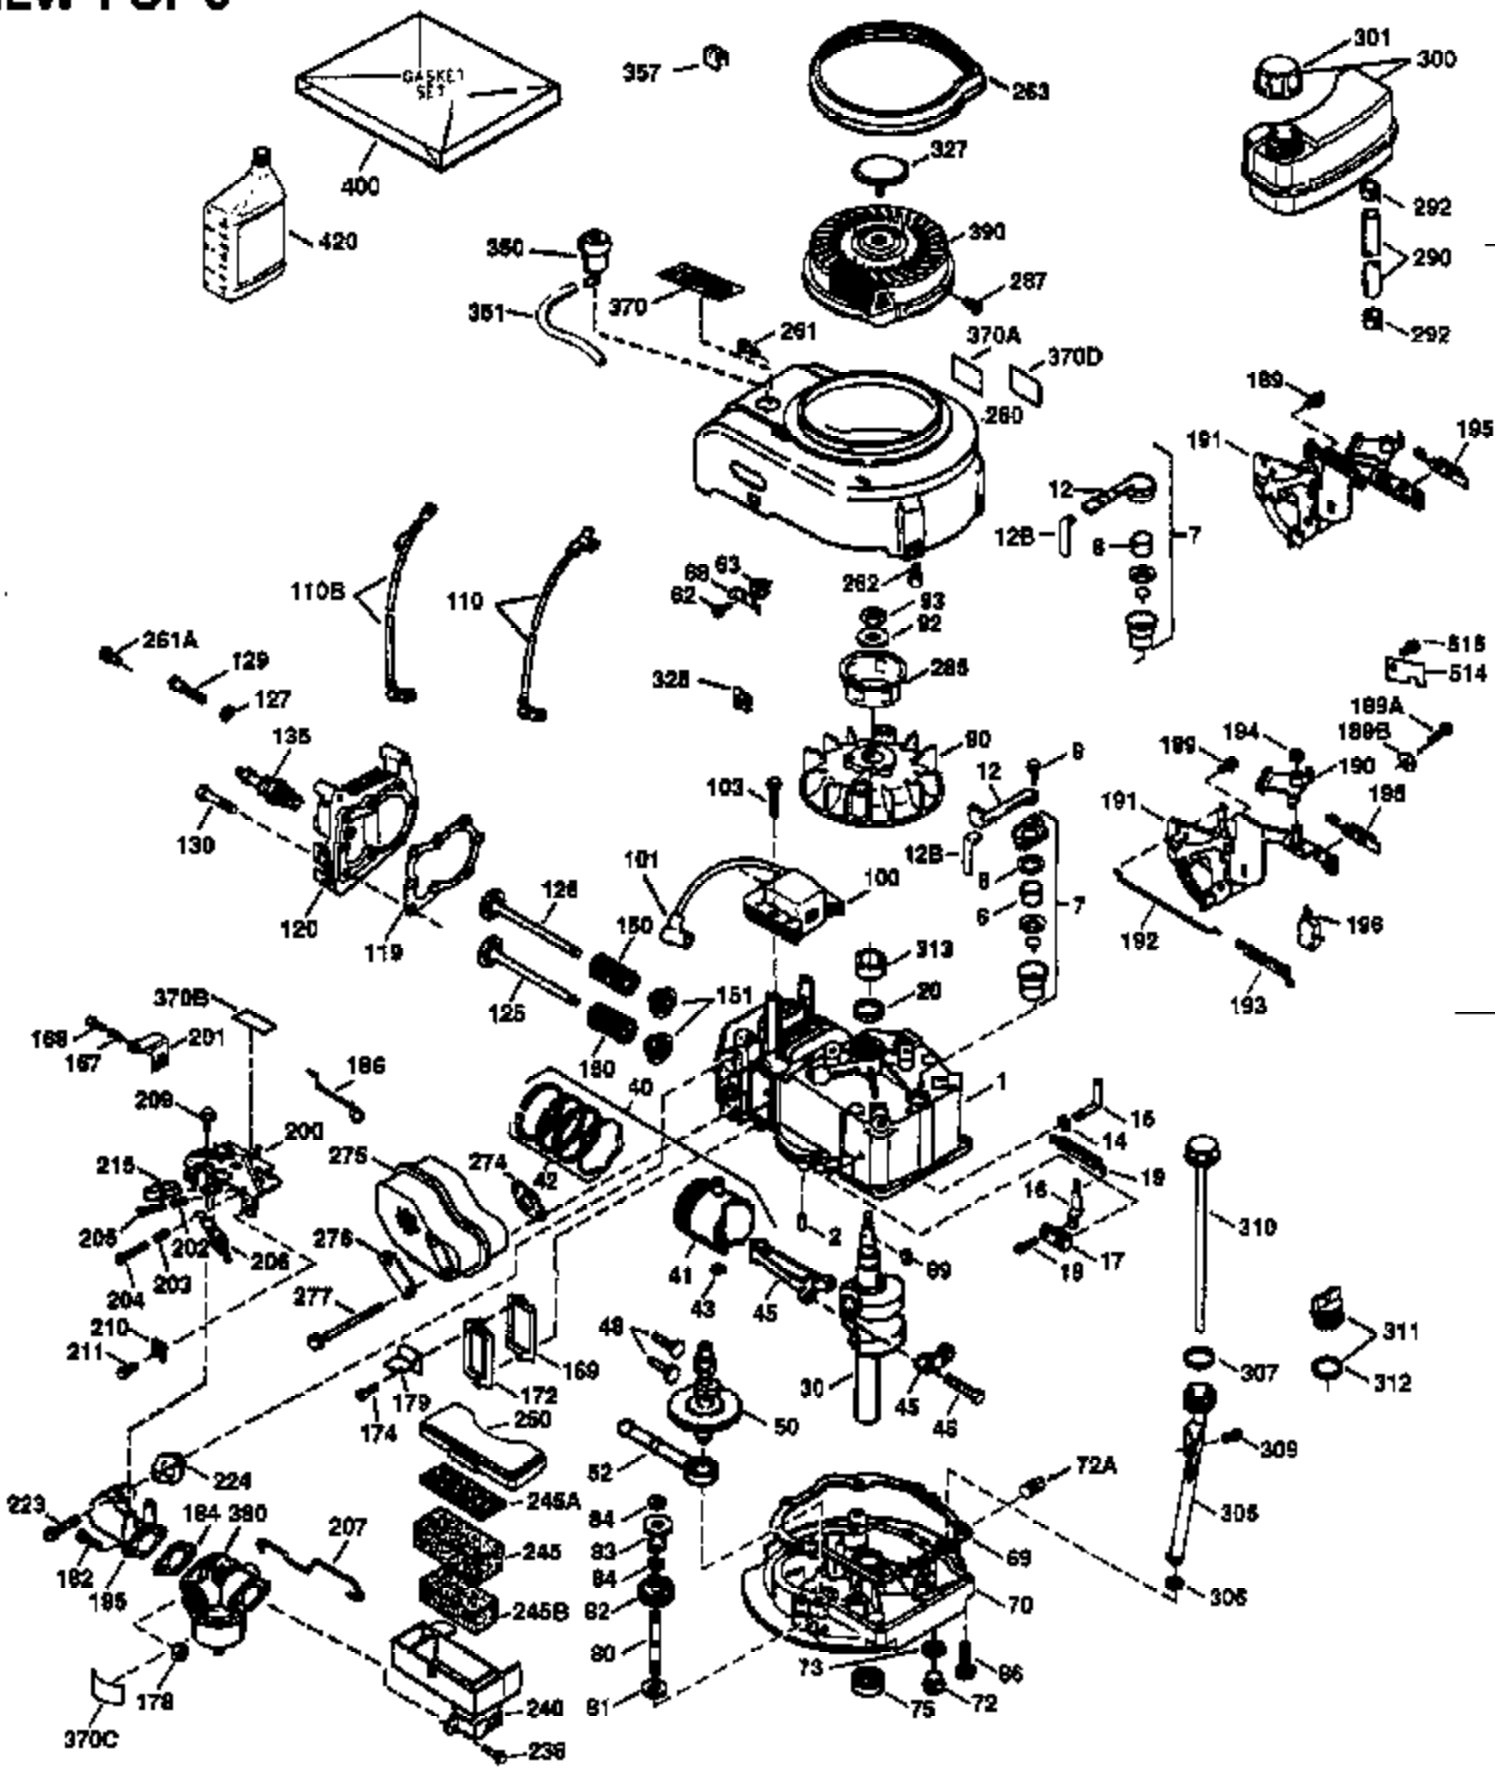

# VIEW 1 OF 3

Ref #	Part Number	Qty	Description
1	36478	1	Cylinder (Incl. 2,20 & 125)
2	26727	2	Dowel Pin
6	33734	1	Breather Element
7	34214A	1	Breather Ass'y. (Incl.6,8,9,12 & 12B)
8	33735	1	* Breather Gasket
9	30200	2	Screw, 10-24 x 9/16"
12	33886	1	Breather Tube
12B	34695	1	Breather Tube Elbow
14	28277	1	Washer
15	31513	1	Governor Rod (Incl. 14)
16	31383A	1	Governor Lever
17	31335	1	Governor Lever Clamp
18	650548	1	Screw, 8-32 x 5/16"
19	36281	1	Extension Spring
20	32600	1	Oil Seal
30	34759B	1	Crankshaft
40	36073	1	Piston, Pin & Ring Set (Std.)
40	36074	1	Piston, Pin & Ring Set (.010" OS)
40	36075	1	Piston, Pin & Ring Set (.020" OS)
41	36070	1	Piston & Pin Ass'y. (Std.) (Incl. 43)
41	36071	1	Piston & Pin Ass'y. (.010" OS) (Incl. 43)
41	36072	1	Piston & Pin Ass'y. (.020" OS) (Incl. 43)
42	36076	1	Ring Set (Std.)
42	36077	1	Ring Set (.010" OS)
42	36078	1	Ring Set (.020" OS)
43	20381	2	Piston Pin Retaining Ring
45	30963B	1	Connecting Rod Ass'y. (Incl. 46)
46	32610A	2	Connecting Rod Bolt
48	27241	2	Valve Lifter
50	35992	1	Camshaft (MCR)
52	29914	1	Oil Pump Ass'y.
69	35261	1	Mounting Flange Gasket
70	33521E	1	Mounting Flange (Incl.58,72 thru 83)
72	36083	1	Oil Drain Plug
75	26208	1	Oil Seal
80	30574A	1	Governor Shaft
81	30590A	1	Washer
82	30591	1	Governor Gear Ass'y. (Incl. 81)
83	30588A	1	Governor Spool
86	650488	5	Screw, 1/4-20 x 1-1/4"
89	611004	1	Flywheel Key
90	611112	1	Flywheel
92	650815	1	Belleville Washer
93	650816	1	Flywheel Nut
100	34443A	1	Solid State Ignition
101	610118	1	Spark Plug Cover
103	650814	2	Screw, Torx T-15, 10-24 x 1"
110	34961	1	Ground Wire
119	36477	1	* Cylinder Head Gasket
120	36476	1	Cylinder Head
125	36471	1	Exhaust Valve (Std.) (Incl. 151)
125	36472	1	Exhaust Valve (1/32" OS) (Incl. 151)
126	29314B	1	Intake Valve (Std.) (Incl. 151)
126	29315C	1	Intake Valve (1/32" OS) (Incl. 151)
130	6021A	8	Screw, 5/16-18 x 1-1/2"
135	35395	1	Resistor Spark Plug (RJ19LM)
150	35991	2	Valve Spring
151	31673	2	Valve Spring Cap