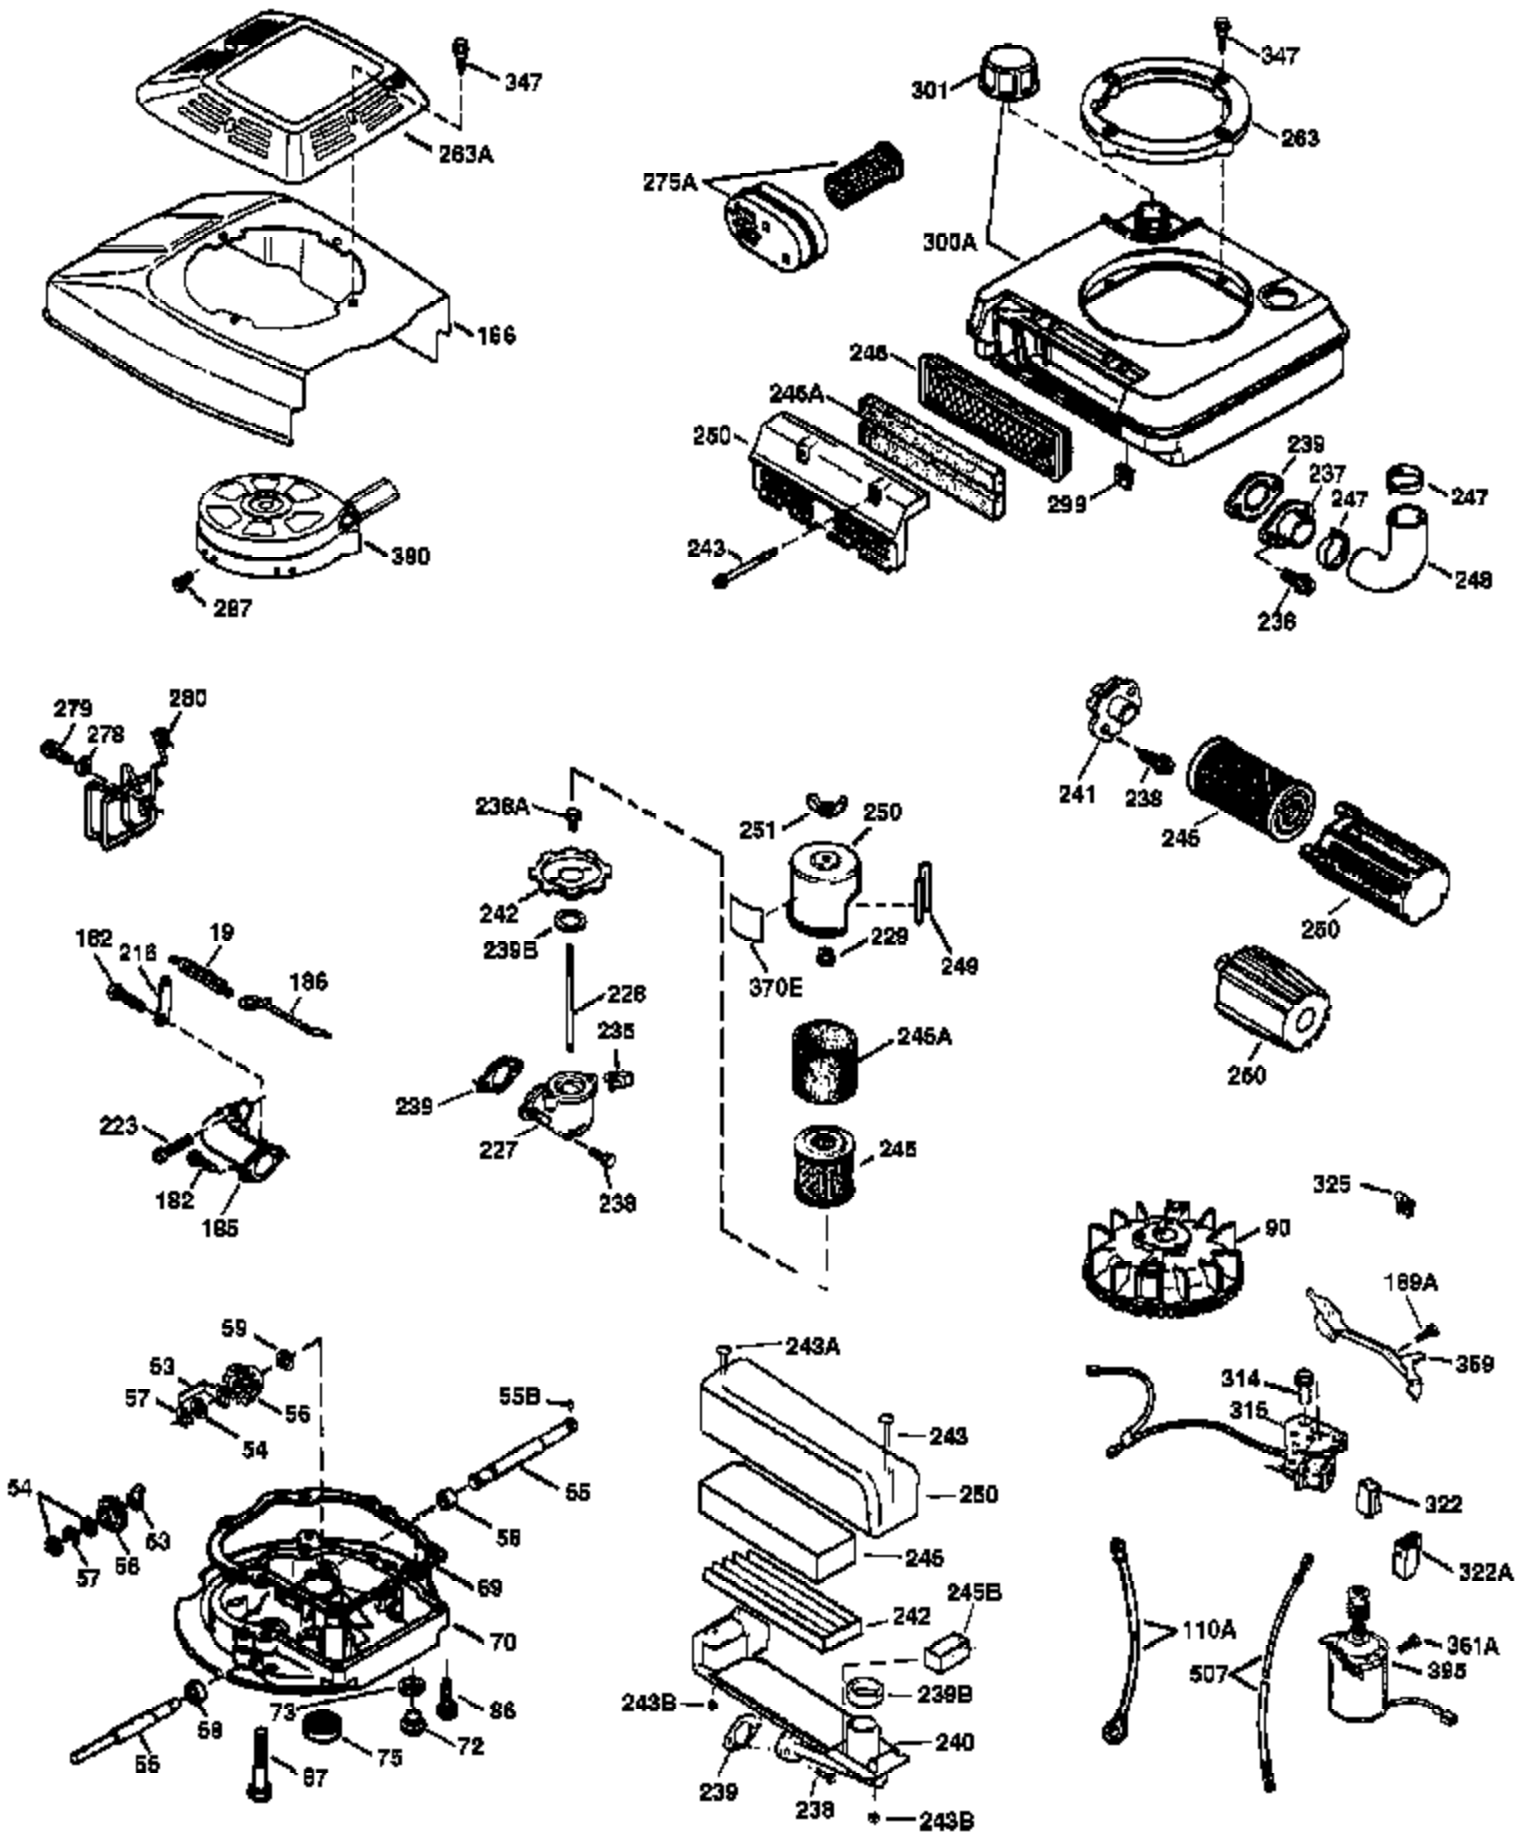

Ref #	Part Number	Qty	Description
19	36281	1	Extension Spring
53	31745	1	Tang Washer
54	31747	1	Washer
55	35667	1	P.T.O. Shaft
56	31746	1	L.H. Worm Gear
57	31749	1	Retainer Ring
58	31744	1	Oil Seal
59	31787	1	Washer
69	35261	1	Mounting Flange Gasket
70	33521E	1	Mounting Flange (Incl. 58,72 thru 83)
72	36083	1	Oil Drain Plug
75	26208	1	Oil Seal
86	650488	5	Screw, 1/4-20 x 1-1/4"
87	650492	1	Screw, 1/4-20 x 2-1/4"
90	611112	1	Flywheel
182	6201	2	Screw, 1/4-28 x 7/8"
185	36544	1	Intake Pipe (Incl. 224)
186	34358	1	Governor Link
223	650451	2	Screw, 1/4-20 x 1"
238	650932	2	Screw, 10-32 x 49/64"
239	34338	1	* Air Cleaner Gasket
241	35797	1	Air Cleaner Collar
245	35066	1	Air Cleaner Filter
250	35065	1	Air Cleaner Cover
287	650926	2	Screw, 8-32 x 21/64"
301	36246	1	Fuel Cap
390	590694	1	Rewind Starter (NOTE: This engine could have been built with 590686 starter. Refer to the design of the air intake louvers for part identification. Individual starter parts do not interchange.)