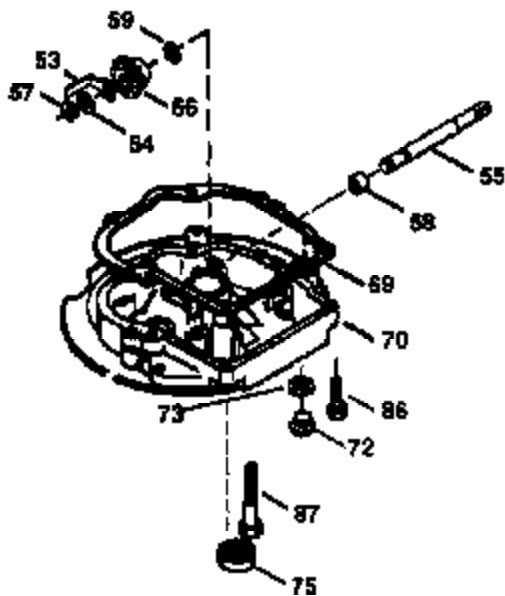

ILLUSTRATION SHOWS TYPICAL PARTS ONLY. ORDER BY PART NUMBER. PARTS NOT LISTED ARE SUPPLIED BY OEM.

VIEW 2 OF 3

Ref #	Part Number	Qty	Description
19	36281	1	Extension Spring
69	35261	1	Mounting Flange Gasket
70	34311D	1	Mounting Flange (Incl. 72 thru 83)
72	36083	1	Oil Drain Plug
75	27897	1	Oil Seal
86	650488	6	Screw, 1/4-20 x 1-1/4"
166	36600	1	Engine Shroud
182	6201	2	Screw, 1/4-28 x 7/8"
185	36544	1	Intake Pipe (Incl. 224)
186	34337	1	Governor Link
223	650451	2	Screw, 1/4-20 x 1"
238	650932	2	Screw, 10-32 x 49/64"
239	34338	1	* Air Cleaner Gasket
245	35066	1	Air Cleaner Filter
250	35986	1	Air Cleaner Cover
287	650926	2	Screw, 8-32 x 21/64"
300	35586	1	Fuel Tank (Incl. 292 & 301)
301	35355	1	Fuel Cap
347	650898A	3	10-32 x 27/32"
390	590702	1	Rewind Starter (NOTE: This engine could have been built with 590637 starter. Refer to the design of the air intake louvers for part identification. Individual starter parts do not interchange.)