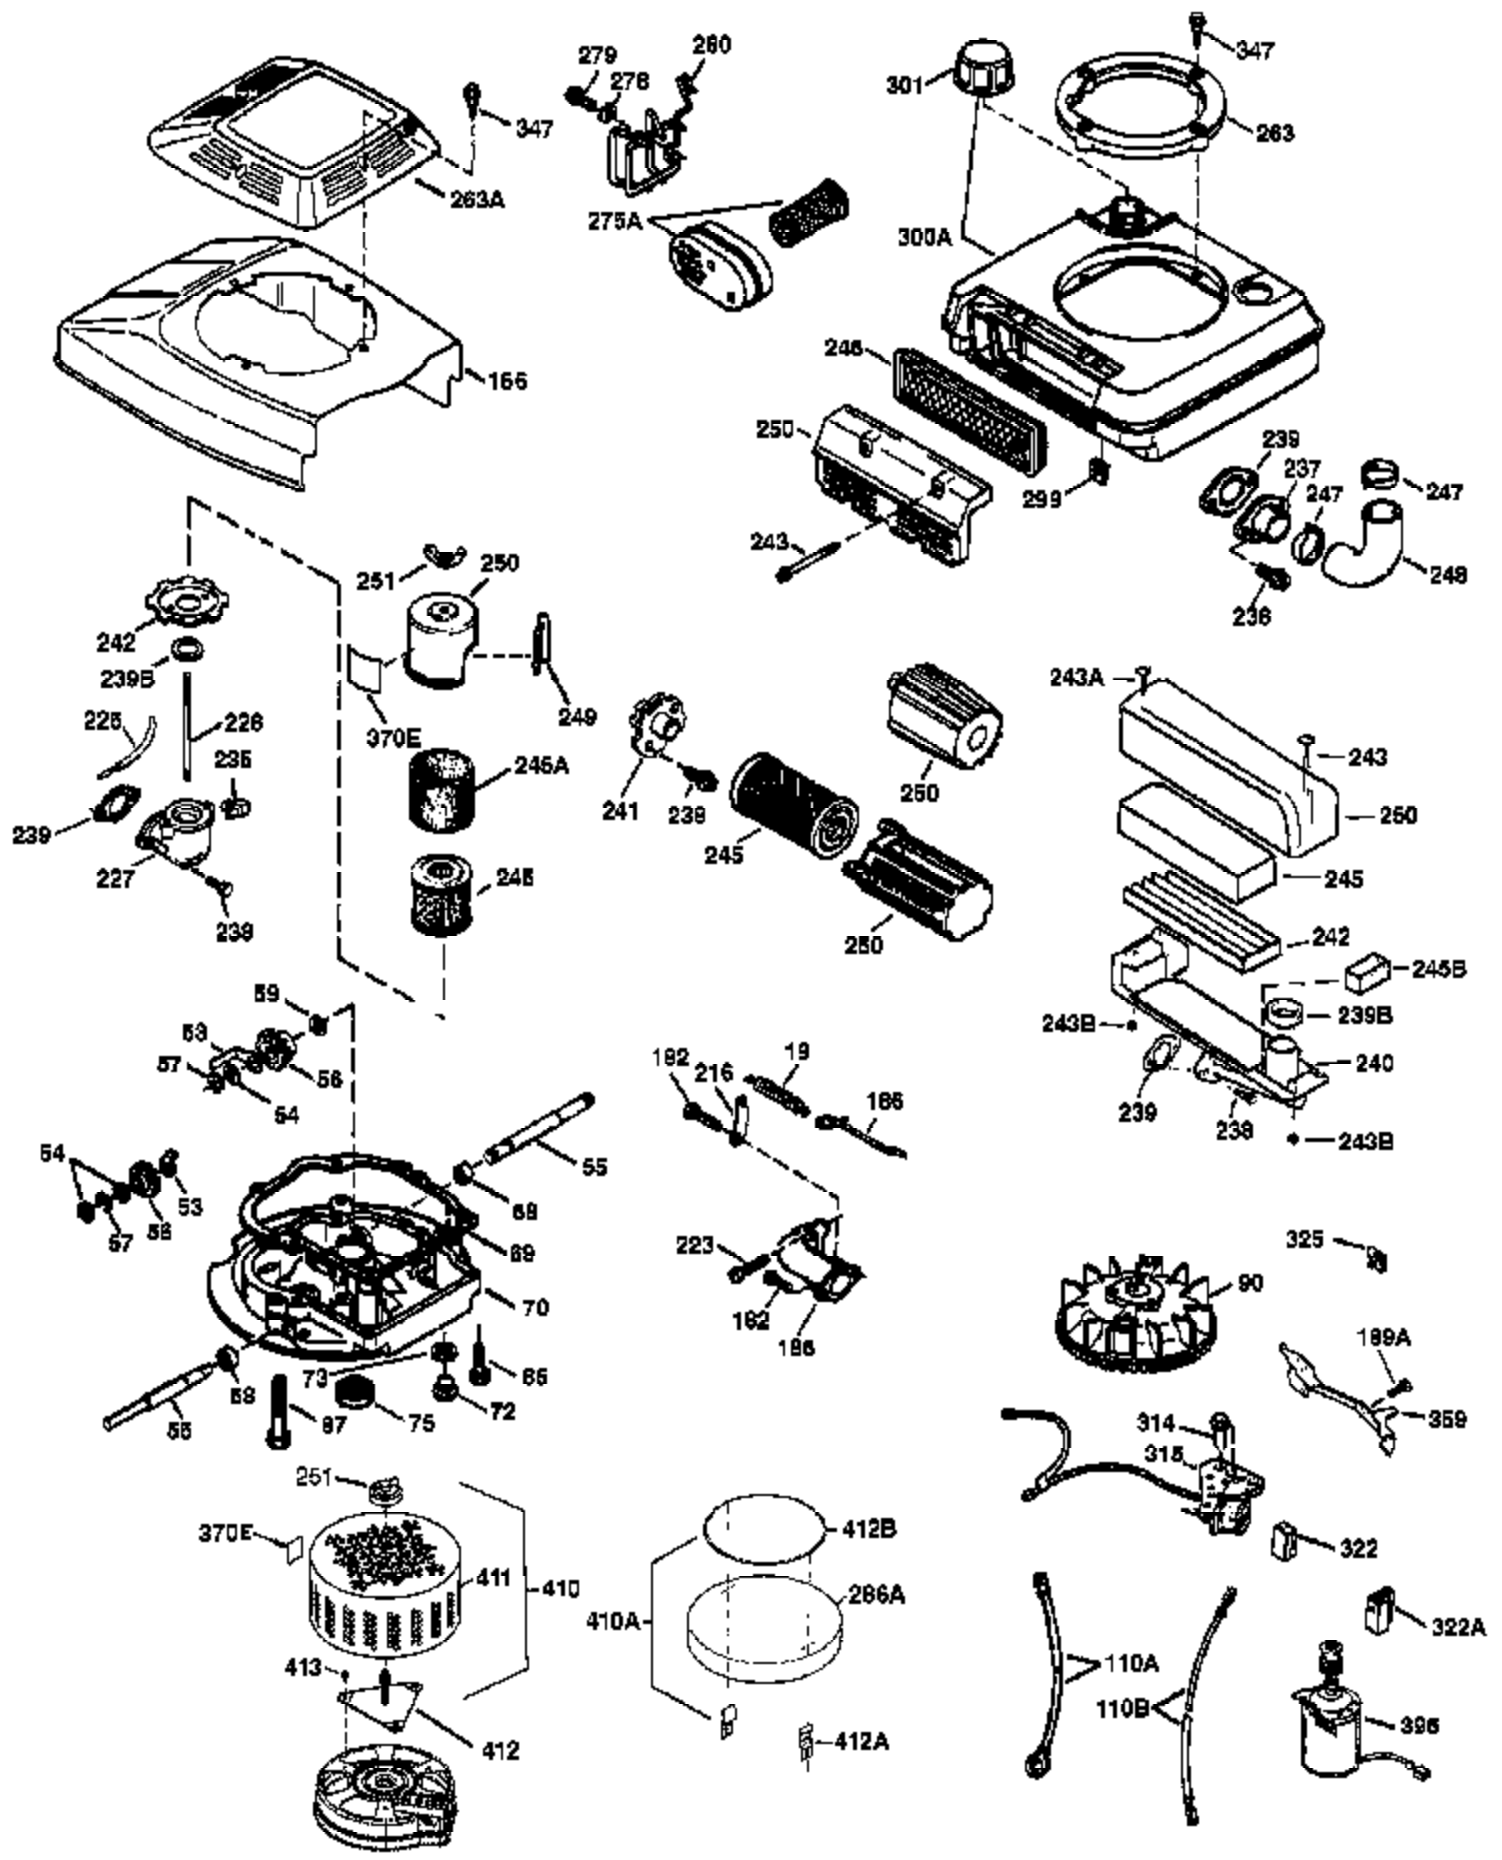

Ref #	Part Number	Qty	Description
19	36281	1	Extension Spring
69	35261	1	Mounting Flange Gasket
70	34311D	1	Mounting Flange (Incl. 72 thru 83)
72	36083	1	Oil Drain Plug
75	27897	1	Oil Seal
86	650488	6	Screw, 1/4-20 x 1-1/4"
90	611112	1	Flywheel
166	36600	1	Engine Shroud
182	6201	2	Screw, 1/4-28 x 7/8"
185	36544	1	Intake Pipe
186	34337	1	Governor Link
223	650451	2	Screw, 1/4-20 x 1"
238	650932	2	Screw, 10-32 x 49/64"
239	34338	1	* Air Cleaner Gasket
241	35797	1	Air Cleaner Collar
245	35066	1	Air Cleaner Filter
250	35986	1	Air Cleaner Cover
301	35355	1	Fuel Cap
347	650898A	3	Screw, 10-32 x 27/32"
380	632733	1	Carburetor (Incl. 184)