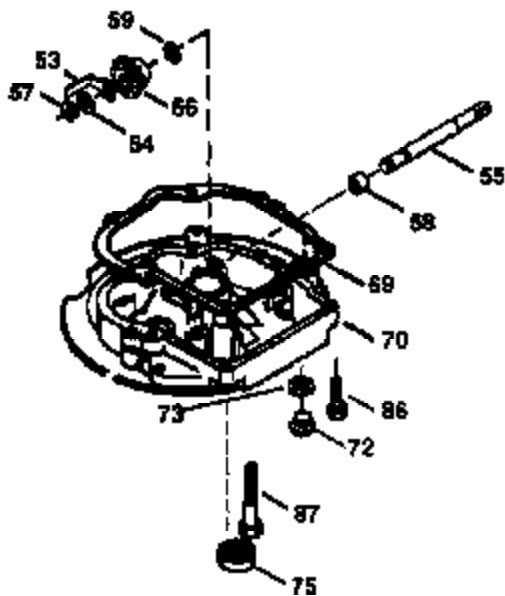

ILLUSTRATION SHOWS TYPICAL PARTS ONLY. ORDER BY PART NUMBER. PARTS NOT LISTED ARE SUPPLIED BY OEM.

VIEW 2 OF 3

Ref #	Part Number	Qty	Description
12A	36558	1	Breather Cover & Tube (Incl. 12B)
19	36281	1	Extension Spring
69	35261	1	Mounting Flange Gasket
70	34311D	1	Mounting Flange (Incl. 72 thru 83)
72	36083	1	Oil Drain Plug
75	27897	1	Oil Seal
86	650488	6	Screw, 1/4-20 x 1-1/4"
166	36600	1	Engine Shroud
182	6201	2	Screw, 1/4-28 x 7/8"
185	36544	1	Intake Pipe
186	34337	1	Governor Link
223	650451	2	Screw, 1/4-20 x 1"
238	650932	2	Screw, 10-32 x 49/64"
239	34338	1	* Air Cleaner Gasket
245	35066	1	Air Cleaner Filter
250	35986	1	Air Cleaner Cover
287	650926	2	Screw, 8-32 x 21/64"
300	35586	1	Fuel Tank (Incl. 292 & 301)
301	35355	1	Fuel Cap
347	650898A	3	Screw, 10-32 x 27/32"
390	590702	1	Rewind Starter (NOTE: This engine could have been built with 590739 starter. Refer to the design of the rope pulley strength ribs for part identification. Individual starter parts do not interchange. Refer to service bulletin 116).