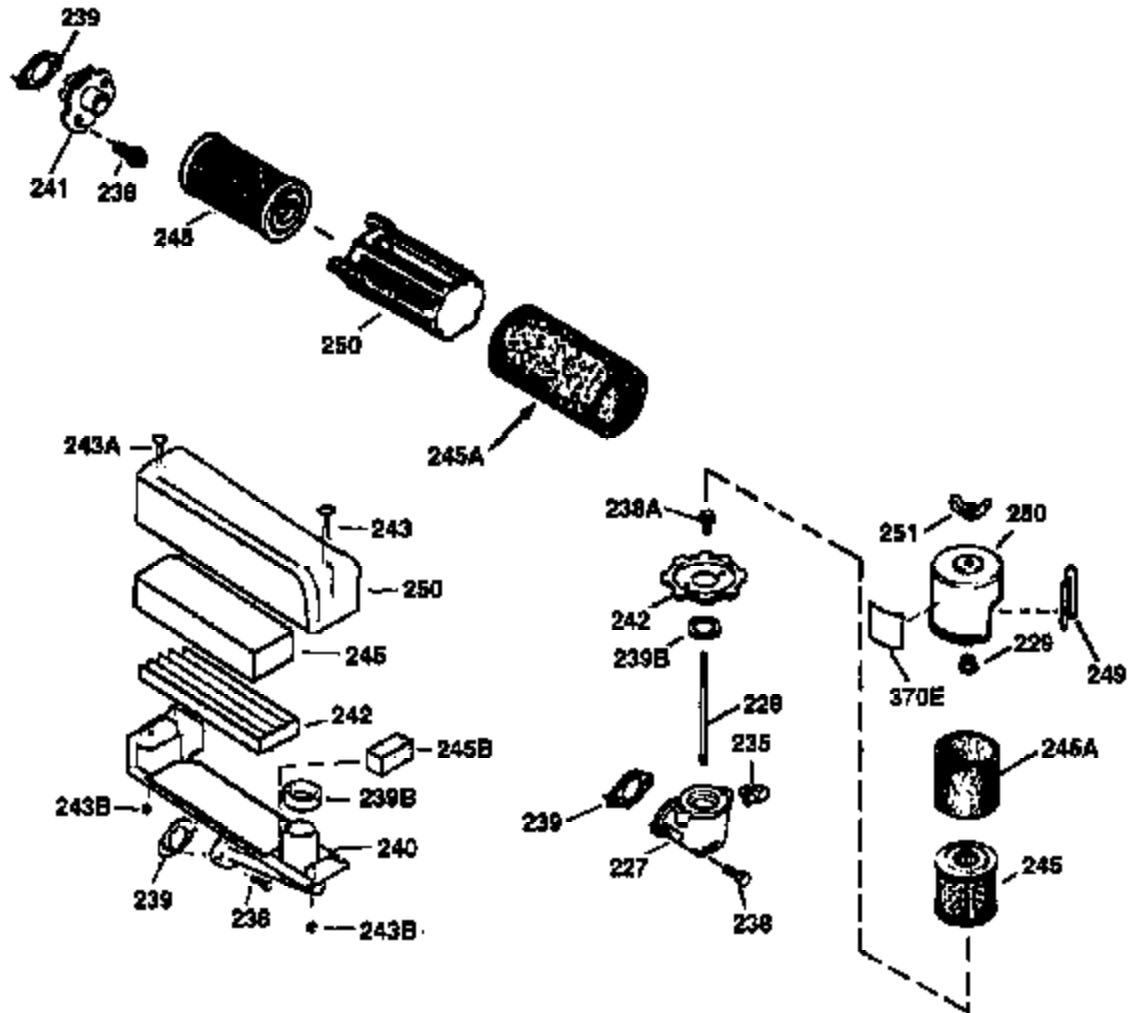

ILLUSTRATION SHOWS TYPICAL PARTS ONLY. ORDER BY PART NUMBER. PARTS NOT LISTED ARE SUPPLIED BY OEM.

VIEW 3 OF 3

Ref #	Part Number	Qty	Description
12A	36558	1	Breather Cover & Tube (Incl. 12B)
90	611112	1	Flywheel
238	650932	2	Screw, 10-32 x 49/64"
239	34338	1	* Air Cleaner Gasket
241	35797	1	Air Cleaner Collar
245	35066	1	Air Cleaner Filter
250	35986	1	Air Cleaner Cover
275	36473	1	Muffler (Incl. 277)
277	650988	2	Screw, 1/4-20 x 2-5/16"
416	36085	1	Spark Arrestor Kit (Incl. 417)(Optional)
417	650760	1	Screw, 8-32 x 3/8" (Optional)