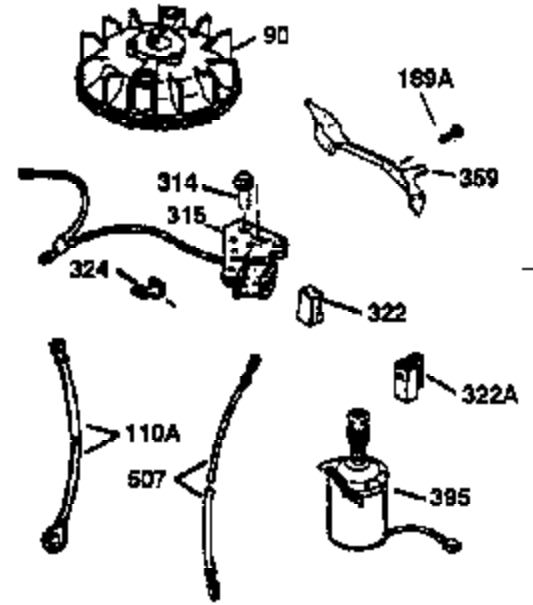

ILLUSTRATION SHOWS TYPICAL PARTS ONLY. ORDER BY PART NUMBER. PARTS NOT LISTED ARE SUPPLIED BY OEM.

VIEW 3 OF 3

Ref #	Part Number	Qty	Description
12A	36558	1	Breather Cover & Tube (Incl. 12B)
90	611112	1	Flywheel
238	650932	2	Screw, 10-32 x 49/64"
239	34338	1	* Air Cleaner Gasket
241	35797	1	Air Cleaner Collar
245	35066	1	Air Cleaner Filter
250	35986	1	Air Cleaner Cover
275	36473	1	Muffler (Incl. 277)
277	650988	2	Screw, 1/4-20 x 2-5/16"
416	36085	1	Spark Arrestor Kit (Incl. 417)(Optional)
417	650760	1	Screw, 8-32 x 3/8" (Optional)