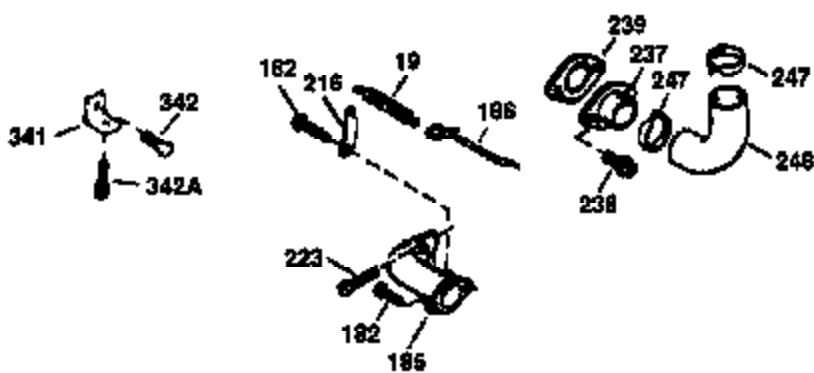

ILLUSTRATION SHOWS TYPICAL PARTS ONLY. ORDER BY PART NUMBER. PARTS NOT LISTED ARE SUPPLIED BY OEM.

VIEW 2 OF 3

Ref #	Part Number	Qty	Description
12A	36558	1	Breather Cover & Tube (Incl. 12B)
19	36281	1	Extension Spring
69	35261	1	Mounting Flange Gasket
70	34311D	1	Mounting Flange (Incl. 72 thru 83)
72	36083	1	Oil Drain Plug
75	27897	1	Oil Seal
86	650488	6	Screw, 1/4-20 x 1-1/4"
166	36600	1	Engine Shroud
182	6201	2	Screw, 1/4-28 x 7/8"
185	36544	1	Intake Pipe
186	34337	1	Governor Link
223	650451	2	Screw, 1/4-20 x 1"
238	650932	2	Screw, 10-32 x 49/64"
239	34338	1	* Air Cleaner Gasket
245	35066	1	Air Cleaner Filter
250	35986	1	Air Cleaner Cover
287	650926	2	Screw, 8-32 x 21/64"
300	35586	1	Fuel Tank (Incl. 292 & 301)
301	35355	1	Fuel Cap
347	650898A	3	Screw, 10-32 x 27/32"
390	590702	1	Rewind Starter (NOTE: This engine could have been built with 590739 starter. Refer to the design of the rope pulley strength ribs for part identification. Individual starter parts do not interchange. Refer to service bulletin 116).