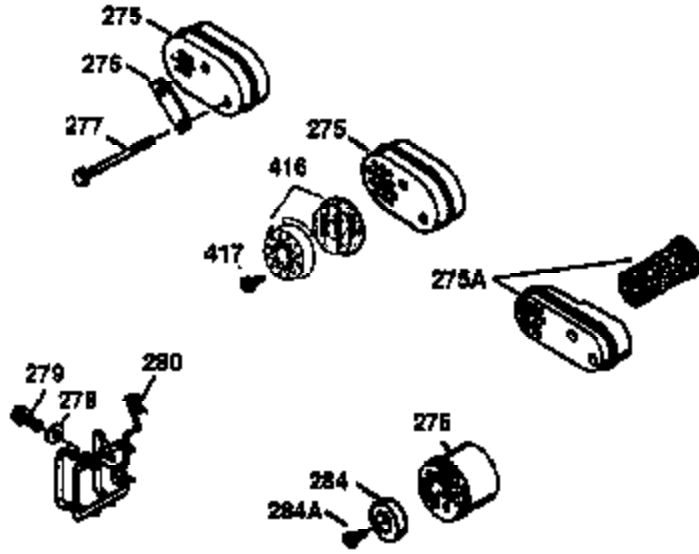

ILLUSTRATION SHOWS TYPICAL PARTS ONLY. ORDER BY PART NUMBER. PARTS NOT LISTED ARE SUPPLIED BY OEM.

VIEW 3 OF 3

Ref #	Part Number	Qty	Description
12A	36558	1	Breather Cover & Tube (Incl. 12B)
90	611112	1	Flywheel
238	650932	2	Screw, 10-32 x 49/64"
239	34338	1	* Air Cleaner Gasket
241	35797	1	Air Cleaner Collar
245	35066	1	Air Cleaner Filter
250	35986	1	Air Cleaner Cover
275	36473	1	Muffler (Incl. 277)
277	650988	2	Screw, 1/4-20 x 2-5/16"
416	36085	1	Spark Arrestor Kit (Incl. 417)(Optional)
417	650760	1	Screw, 8-32 x 3/8" (Optional)